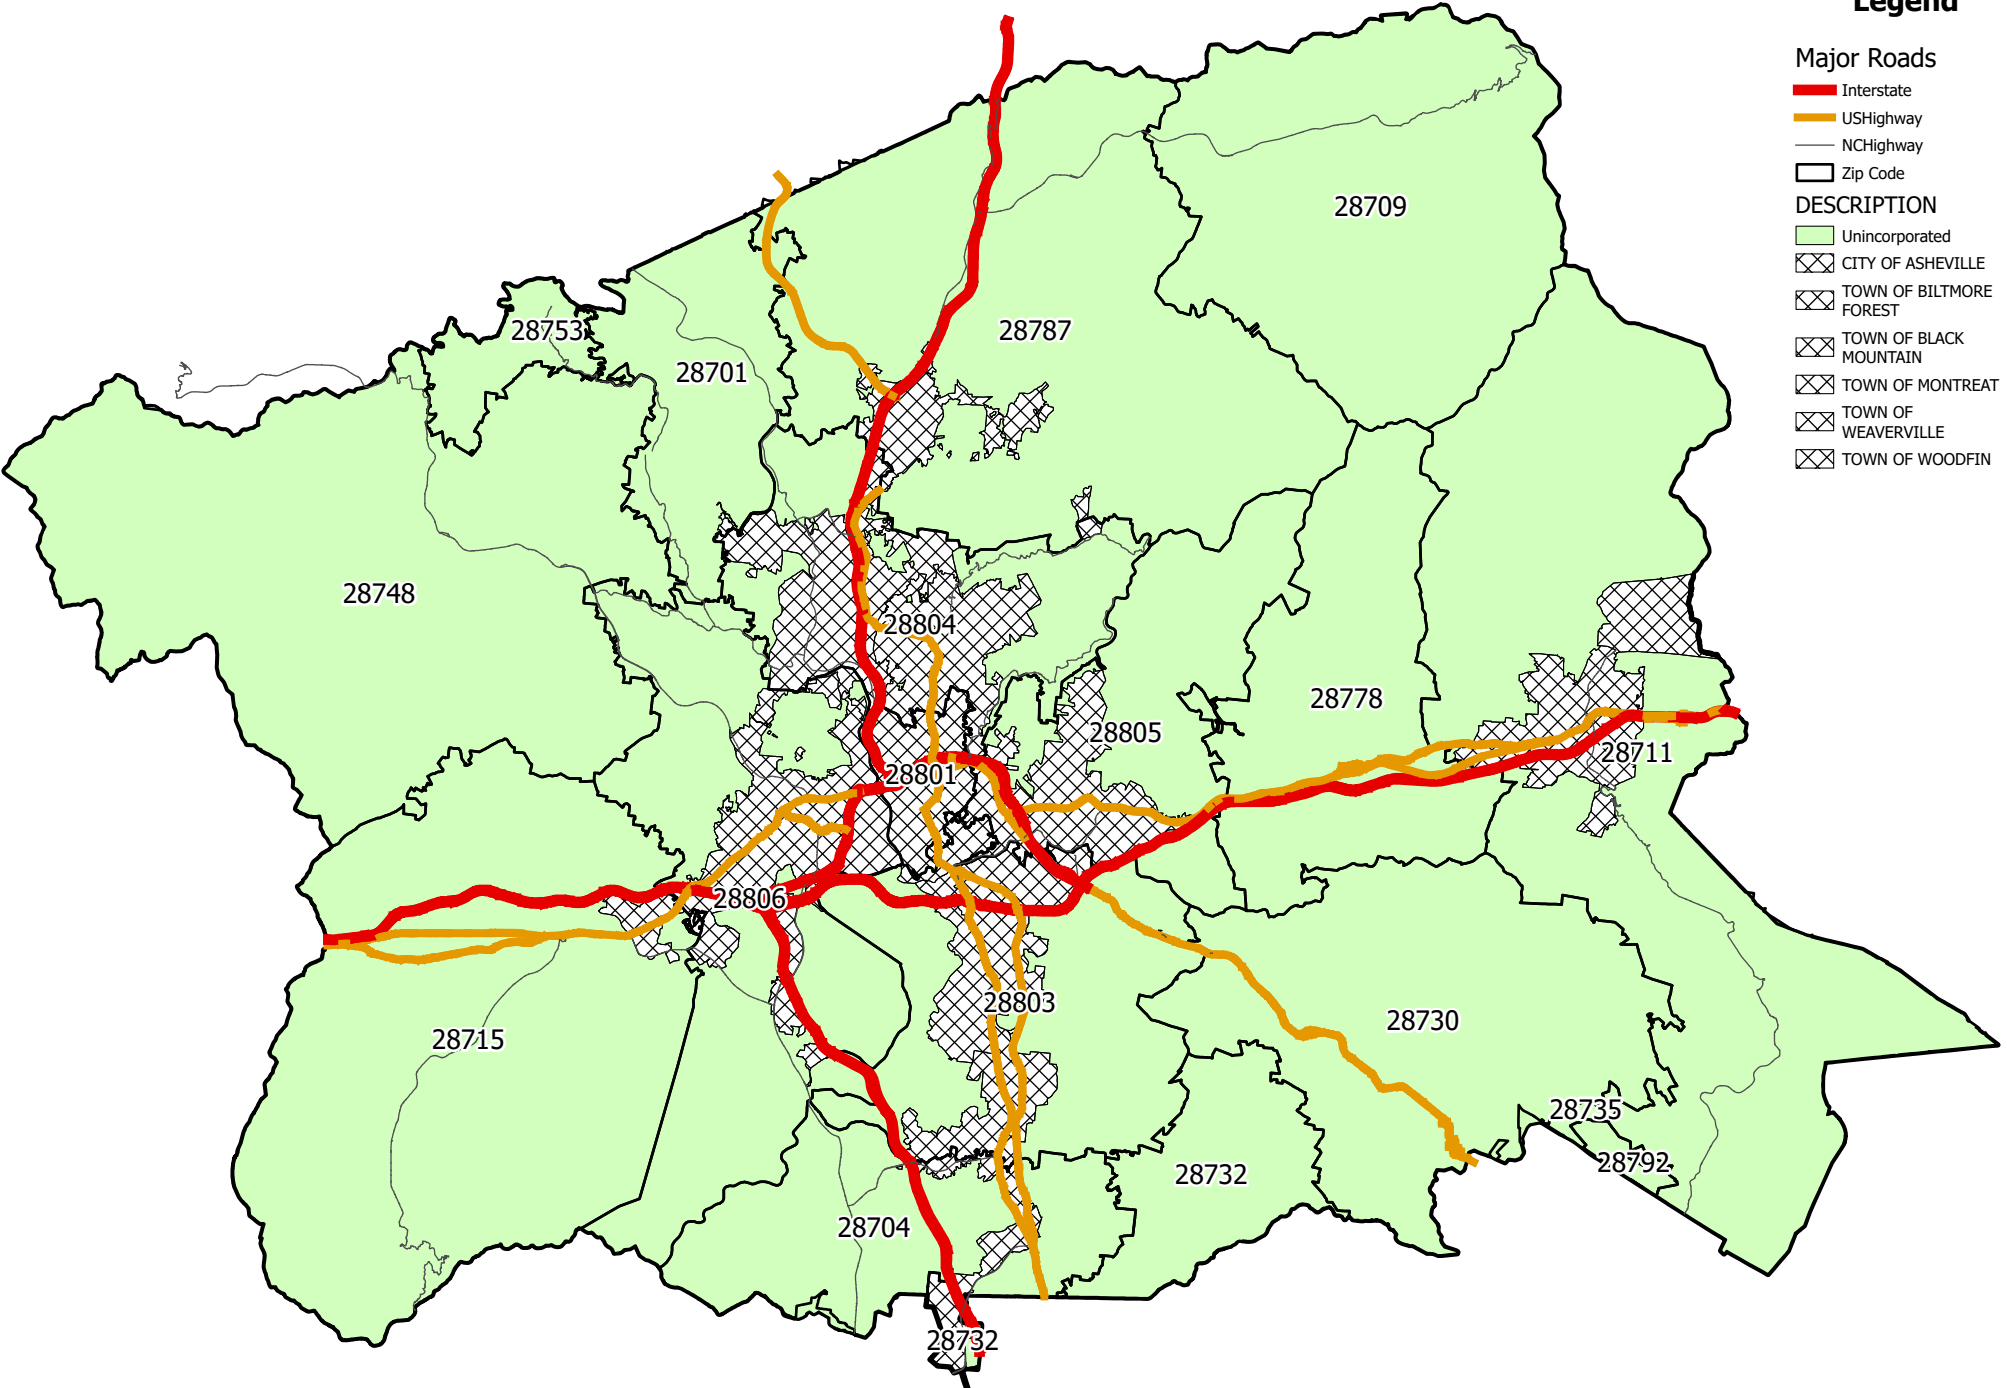

# Legend

## Major Roads

- Interstate
- USHighway
- NCHighway

## DESCRIPTION

- Unincorporated
- CITY OF ASHEVILLE
- TOWN OF BILTMORE FOREST
- TOWN OF BLACK MOUNTAIN
- TOWN OF MONTREAT
- TOWN OF WEAVERVILLE
- TOWN OF WOODFIN