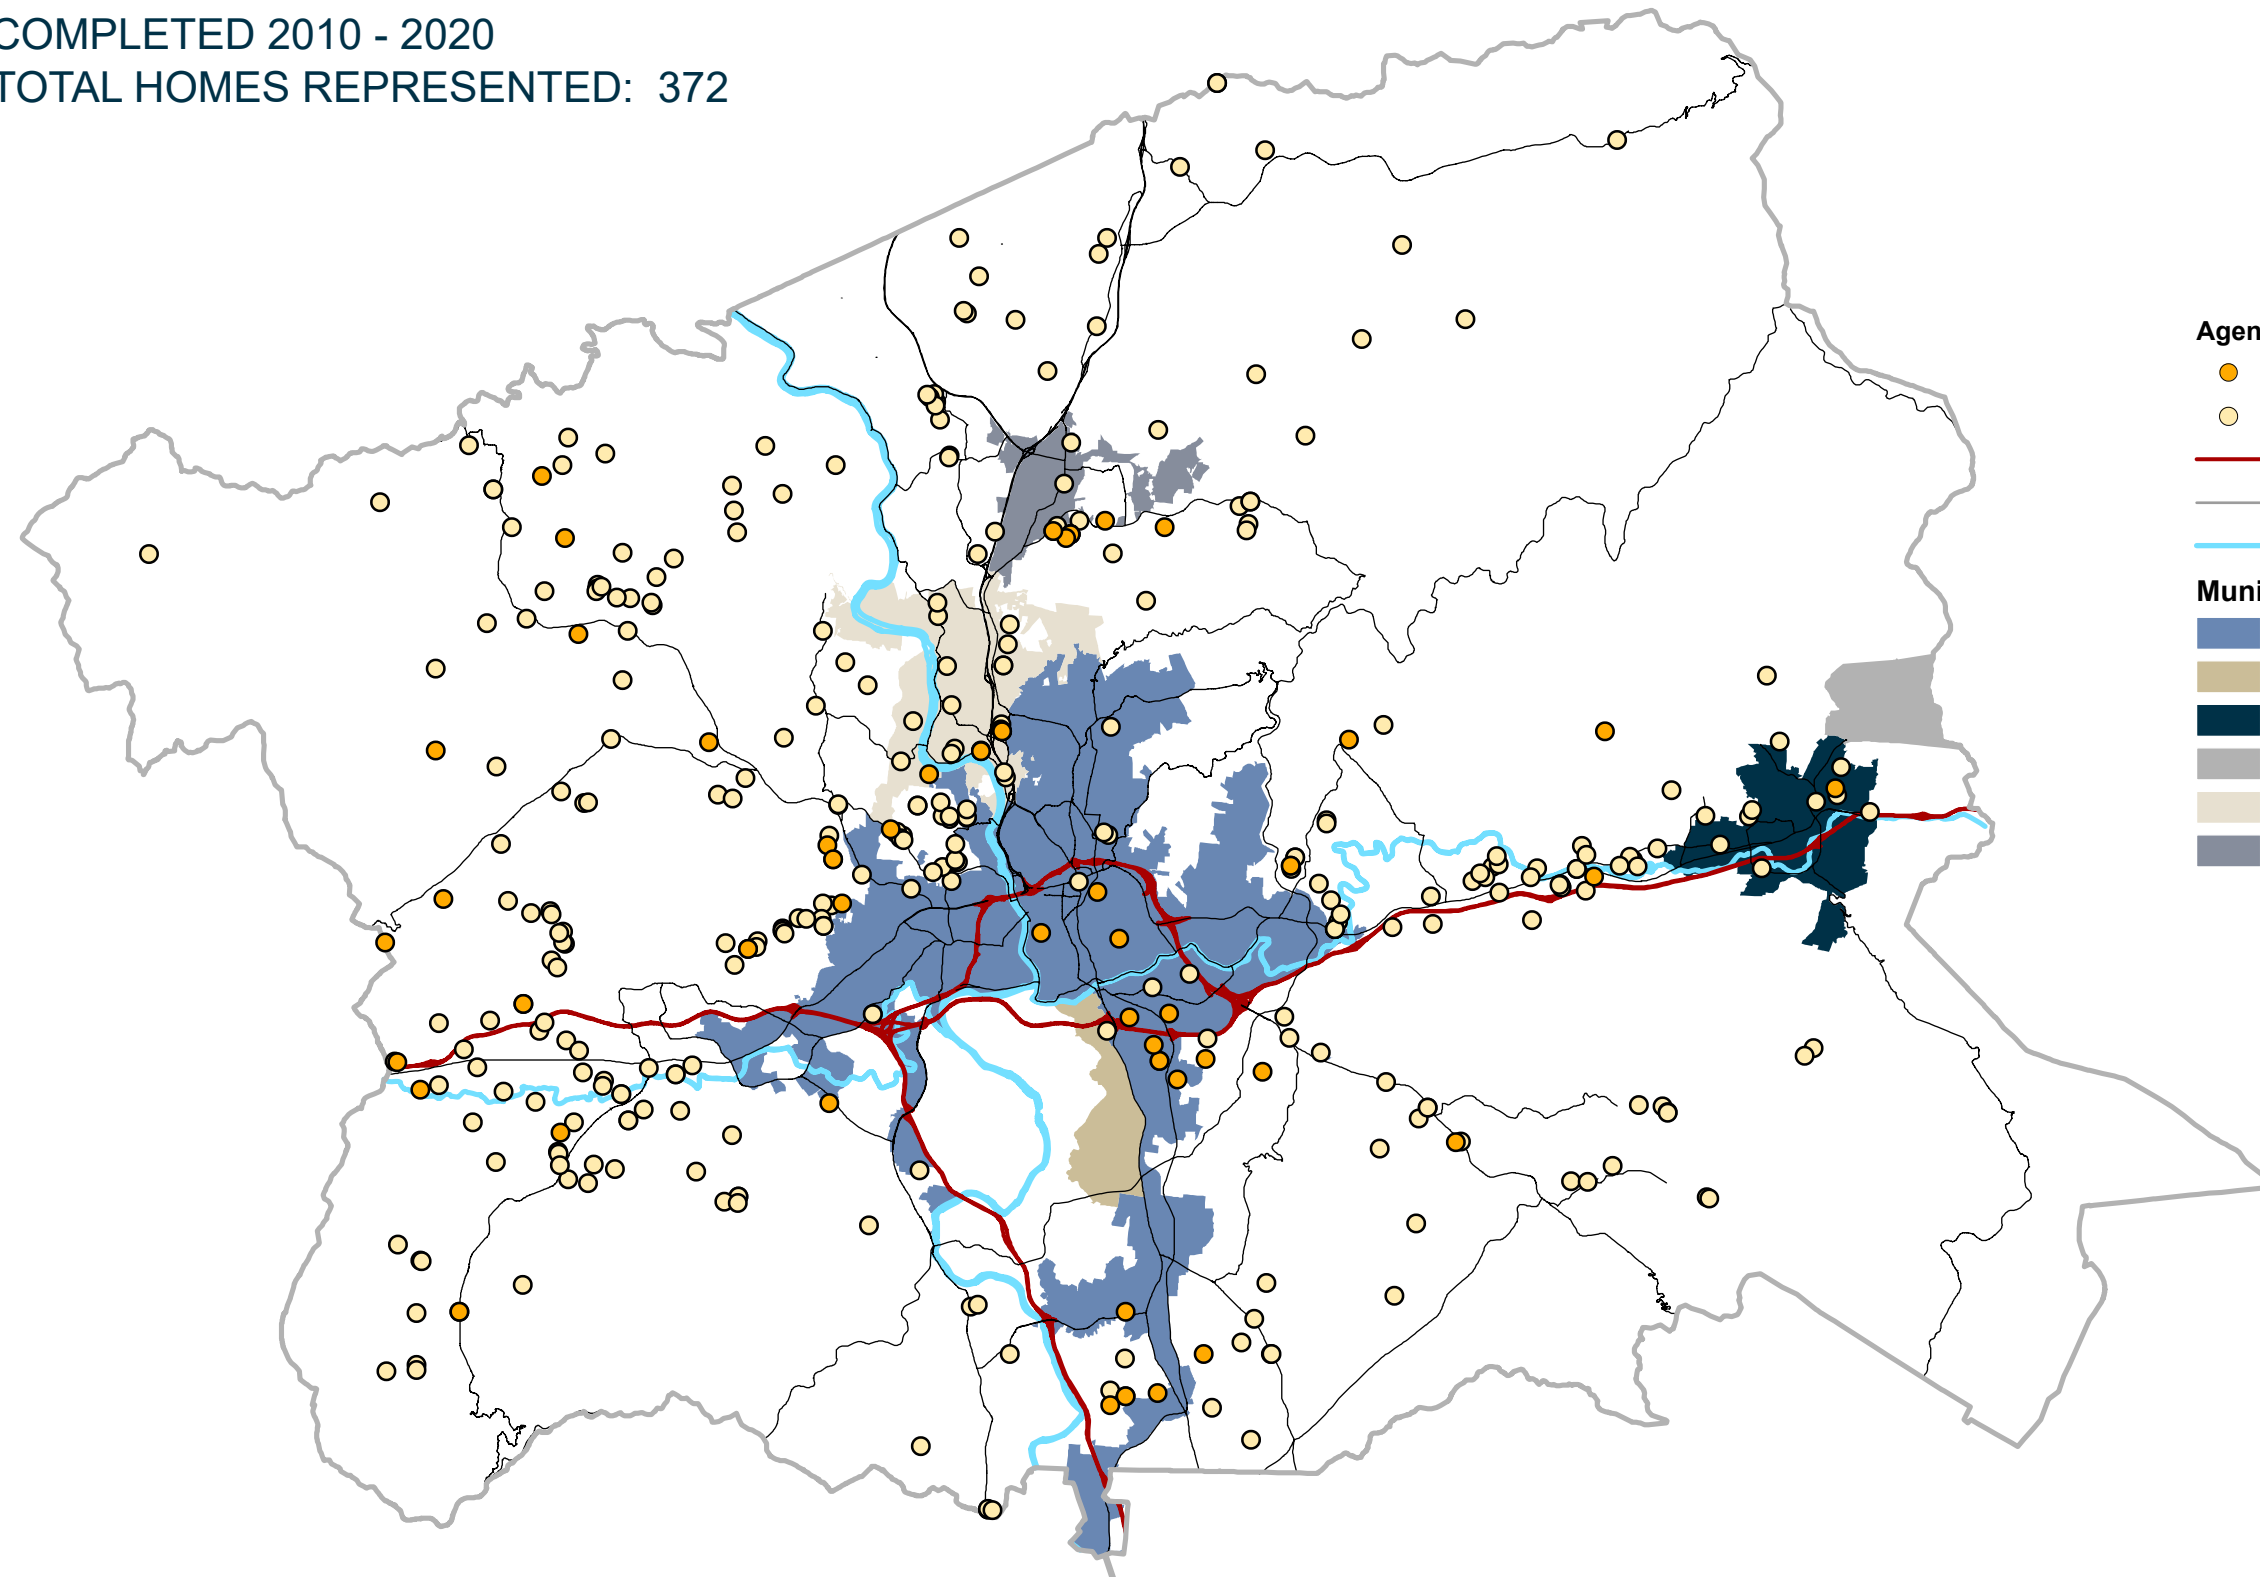

**BUNCOMBE COUNTY**  
EMERGENCY HOME REPAIRS  
COMPLETED 2010 - 2020  
TOTAL HOMES REPRESENTED: 372

**Agency**

- AAHH
- MHO

- Interstate
- Primary Roads
- Rivers

**Municipalities**

- Asheville
- Biltmore Forest
- Black Mountain
- Montreat
- Woodfin
- Weaverville