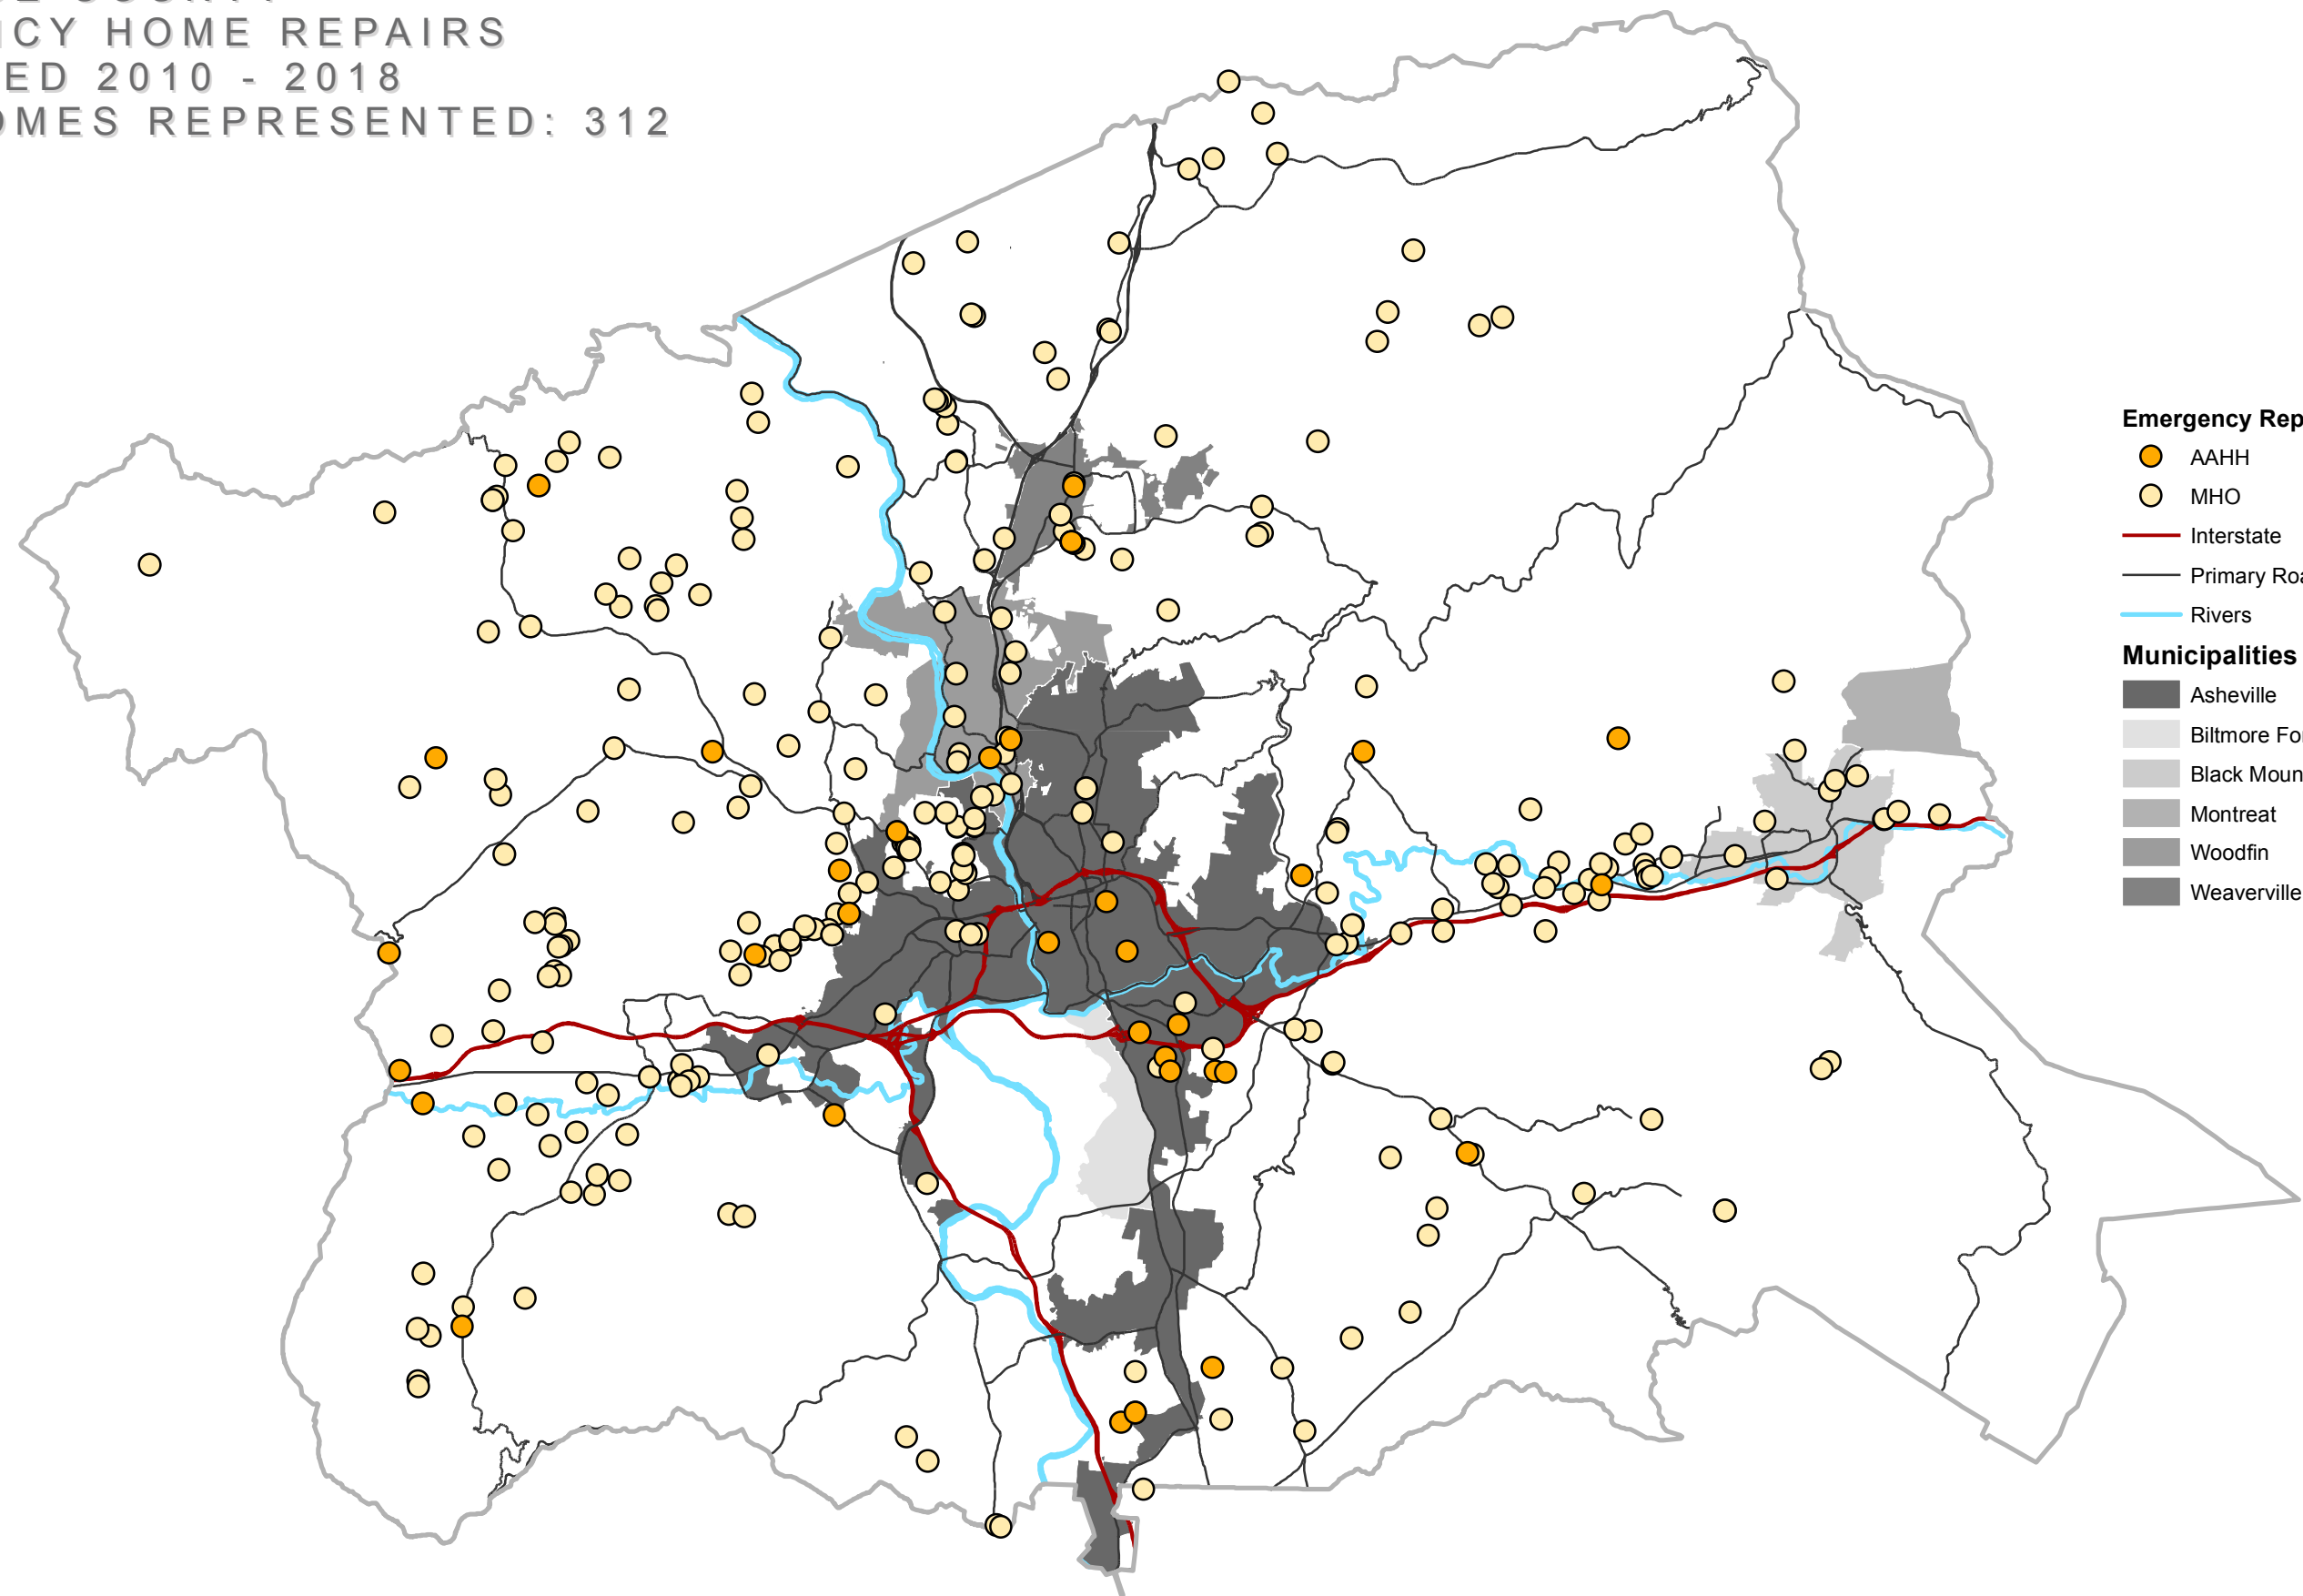

BUNCOMBE COUNTY
EMERGENCY HOME REPAIRS
COMPLETED 2010 - 2018
TOTAL HOMES REPRESENTED: 312

- Emergency Repair**
- AAHH
 - MHO
- Interstate
- Primary Roads
- Rivers
- Municipalities**
- Asheville
 - Biltmore Forest
 - Black Mountain
 - Montreat
 - Woodfin
 - Weaverville