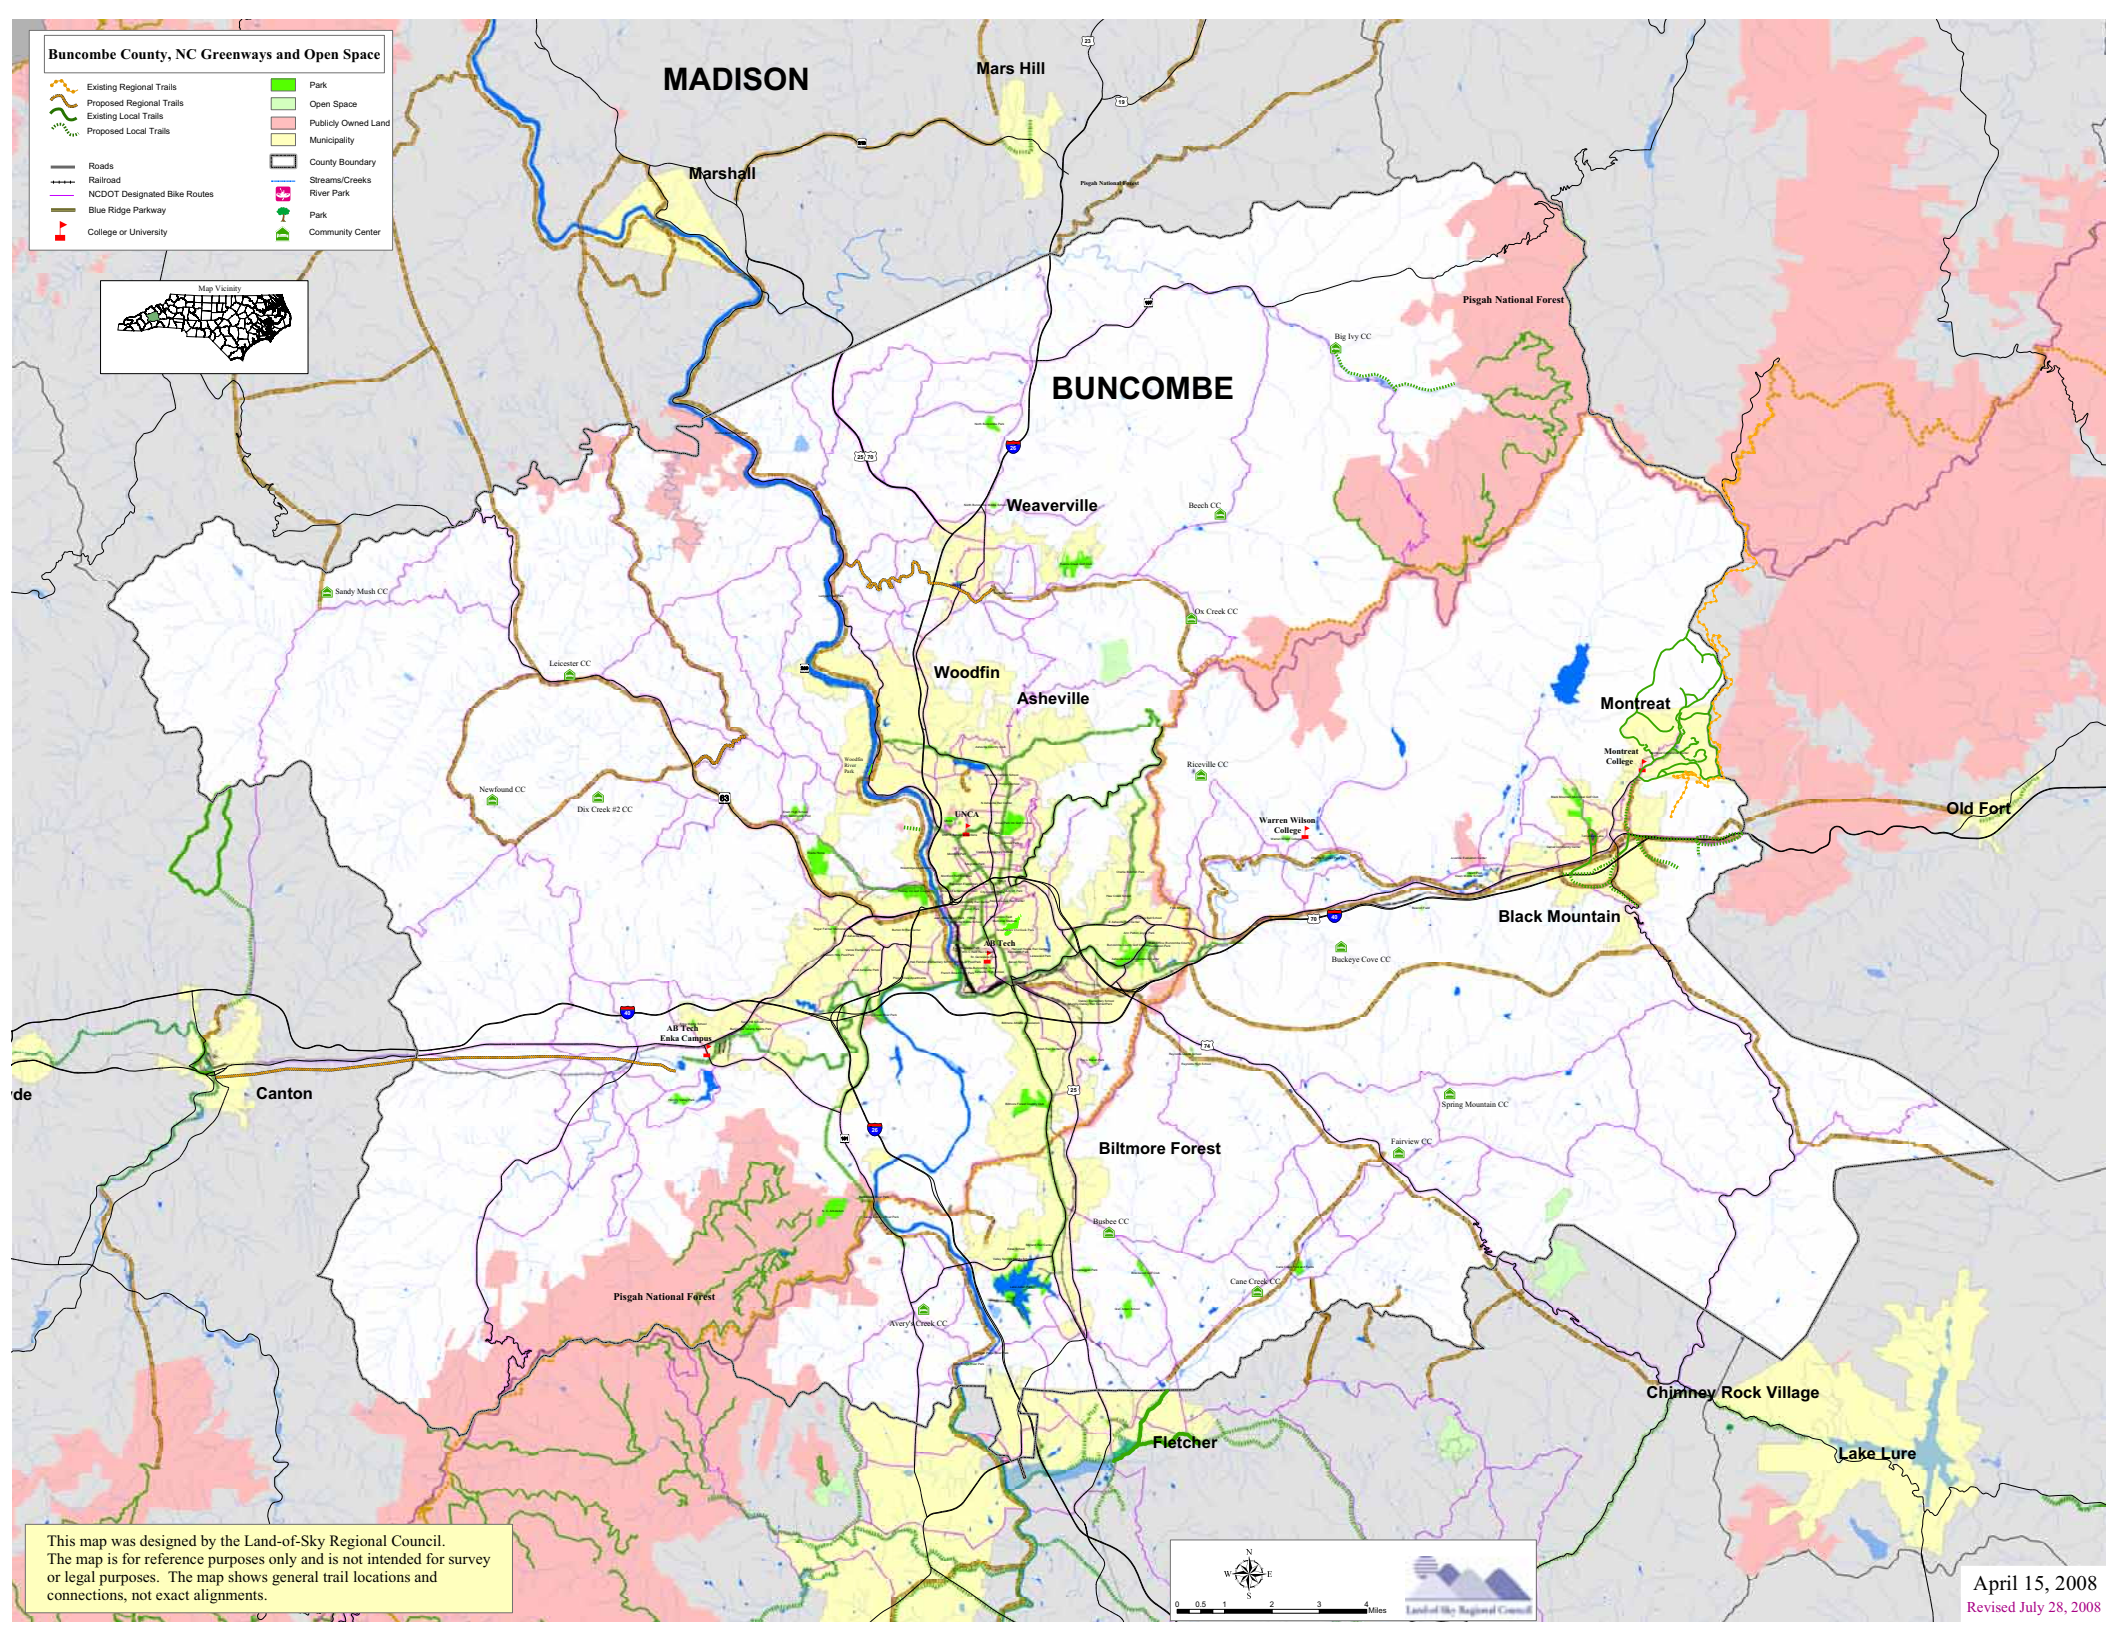

Buncombe County, NC Greenways and Open Space

- Existing Regional Trails
- Proposed Regional Trails
- Existing Local Trails
- Proposed Local Trails
- Park
- Open Space
- Publicly Owned Land
- Municipality
- County Boundary
- Roads
- Railroad
- Streams/Creeks
- River Park
- College or University
- Community Center

This map was designed by the Land-of-Sky Regional Council. The map is for reference purposes only and is not intended for survey or legal purposes. The map shows general trail locations and connections, not exact alignments.