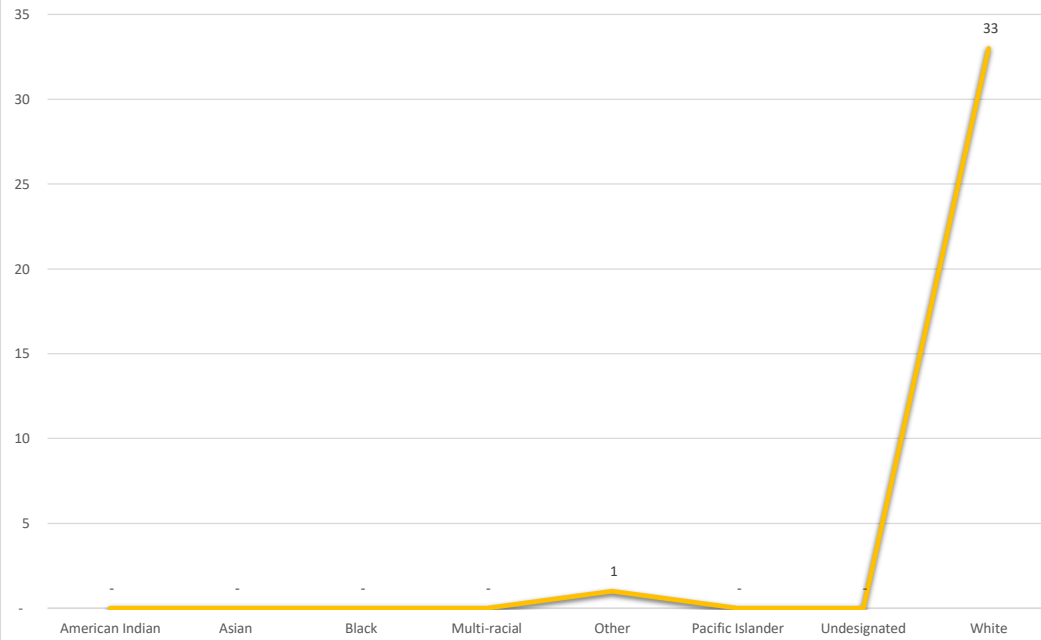

OVERALL TURNOUT BY SITE

BUNCOMBE COUNTY EARLY VOTING STATISTICS - MAY 14, 2024 SECOND PRIMARY

Turnout by Political Party												
Early Voting Site	Democrat		Republican		Unaffiliated		Libertarian		Green		No Labels	
	Daily	Total	Daily	Total	Daily	Total	Daily	Total	Daily	Total	Daily	Total
Buncombe County Election Services	0	0	22	34	0	0	0	0	0	0	0	0
Totals	-	-	22	34	-	-	-	-	-	-	-	-

OVERALL TURNOUT BY POLITICAL PARTY

BUNCOMBE COUNTY EARLY VOTING STATISTICS - MAY 14, 2024 SECOND PRIMARY

Total Turnout by Race and Gender

Early Voting Site	Race								Gender		
	American Indian	Asian	Black	Multi-racial	Other	Pacific Islander	Undesignated	White	Female	Male	Undesignated
Black Mountain Branch Library	0	0	0	0	1	0	0	33	17	15	2
Totals	-	-	-	-	1	-	-	33	17	15	2

OVERALL TURNOUT BY RACE

OVERALL TURNOUT BY GENDER