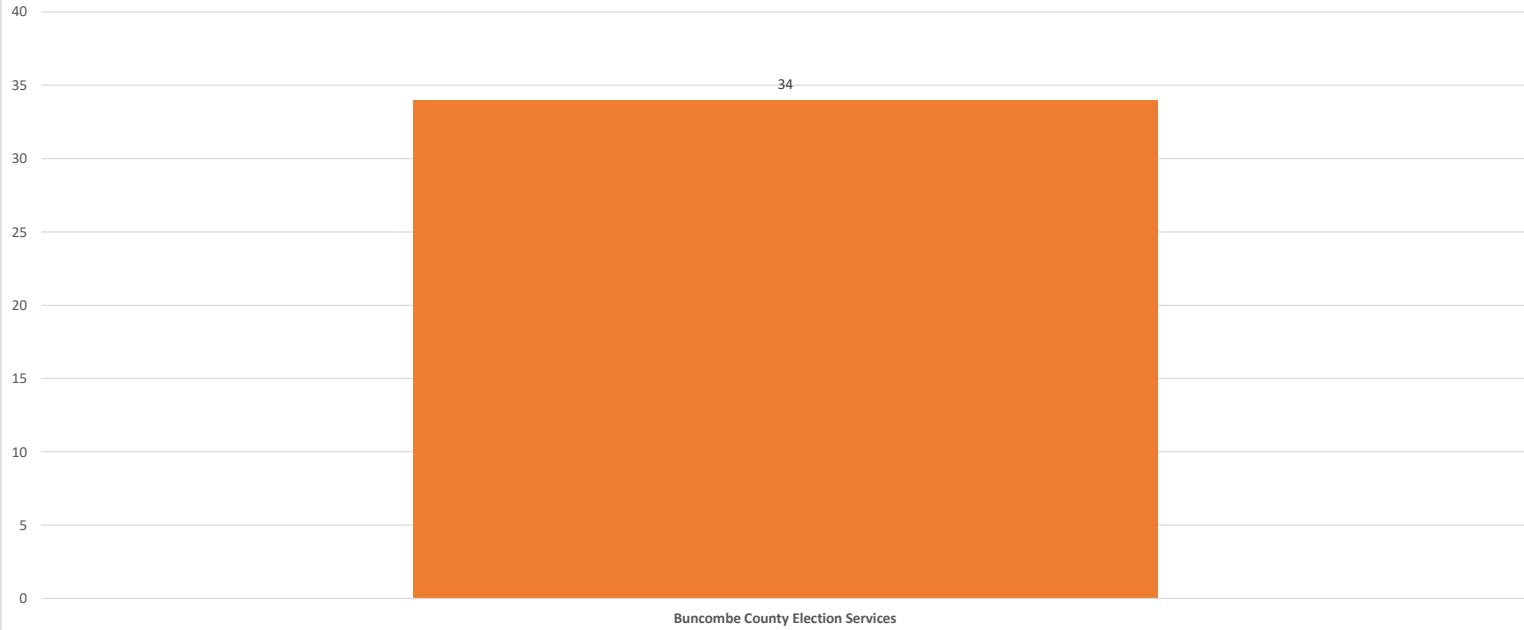

BUNCOMBE COUNTY EARLY VOTING STATISTICS - MAY 14, 2024 SECOND PRIMARY

Early Voting Turnout									
Early Voting Site	4/25/24	4/26/24	4/29/24	4/30/24	5/1/24	5/2/24	5/3/24	5/6/24	5/7/24
	Daily Total	Daily Total	Daily Total	Daily Total	Daily Total	Daily Total	Daily Total	Daily Total	Daily Total
Buncombe County Election Services	12	22							
Totals	12	22	0	0	0	0	0	0	0
Percentage of Total Registered Voters	0.01%	0.01%	0.00%	0.00%	0.00%	0.00%	0.00%	0.00%	0.00%

BUNCOMBE COUNTY EARLY VOTING STATISTICS - MAY 14, 2024 SECOND PRIMARY

Early Voting Turnout

Early Voting Site	5/8/24	5/9/24	5/10/24	5/11/24				Overall Total
	Daily Total	Daily Total	Daily Total	Daily Total				Total
Buncombe County Election Services								34
Totals	0	0	0	0				34
Percentage of Total Registered Voters	0.00%	0.00%	0.00%	0.00%				0.02%

OVERALL TURNOUT BY SITE

BUNCOMBE COUNTY EARLY VOTING STATISTICS - MAY 14, 2024 SECOND PRIMARY

Turnout by Political Party												
Early Voting Site	Democrat		Republican		Unaffiliated		Libertarian		Green		No Labels	
	Daily	Total	Daily	Total	Daily	Total	Daily	Total	Daily	Total	Daily	Total
Buncombe County Election Services	0	0	22	34	0	0	0	0	0	0	0	0
Totals	-	-	22	34	-	-	-	-	-	-	-	-