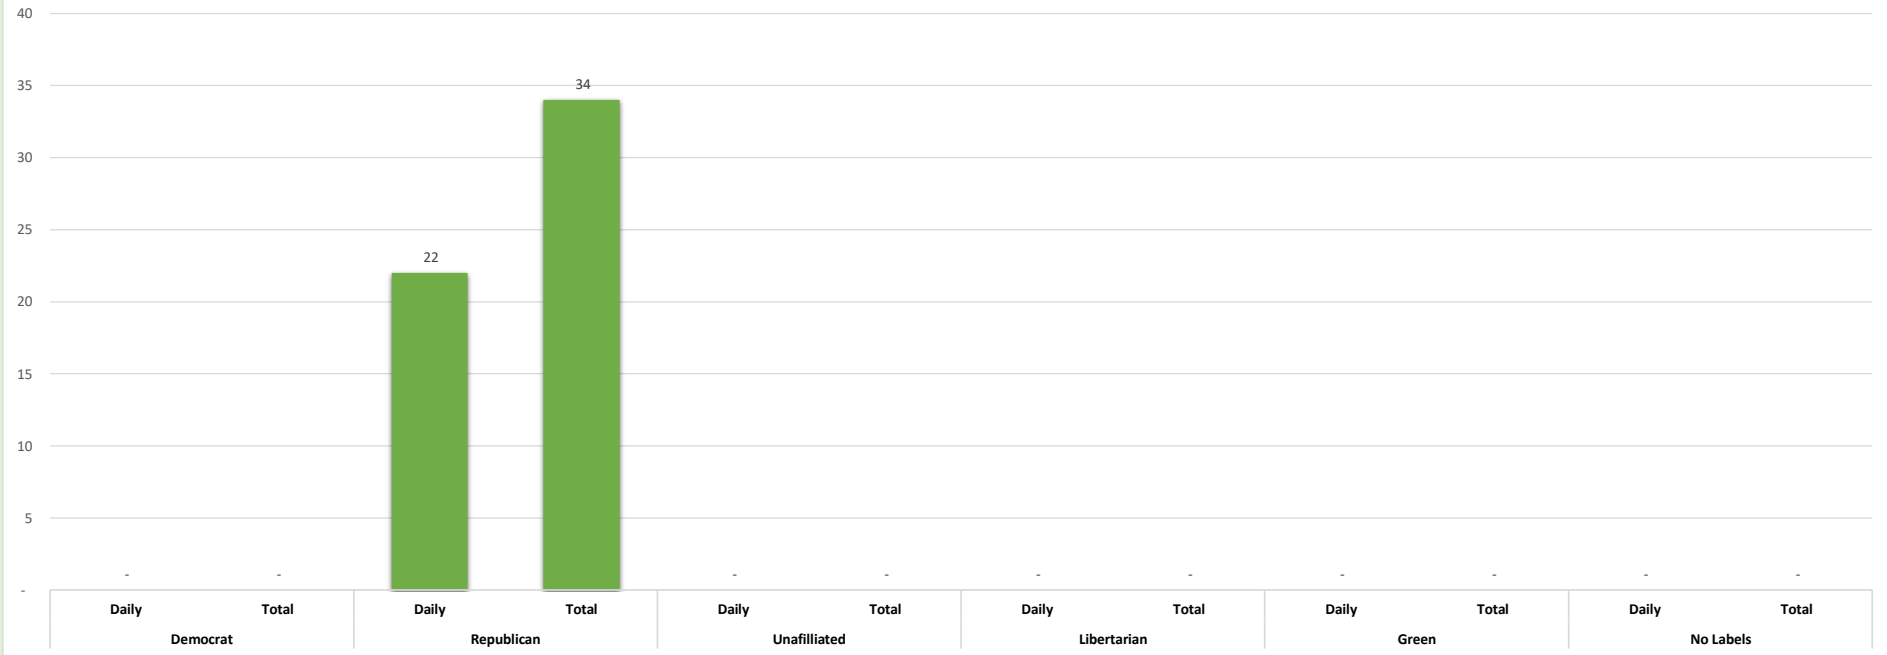

BUNCOMBE COUNTY EARLY VOTING STATISTICS - MAY 14, 2024 SECOND PRIMARY

Turnout by Political Party												
Early Voting Site	Democrat		Republican		Unaffiliated		Libertarian		Green		No Labels	
	Daily	Total	Daily	Total	Daily	Total	Daily	Total	Daily	Total	Daily	Total
Buncombe County Election Services	0	0	22	34	0	0	0	0	0	0	0	0
Totals	-	-	22	34	-	-	-	-	-	-	-	-

OVERALL TURNOUT BY POLITICAL PARTY