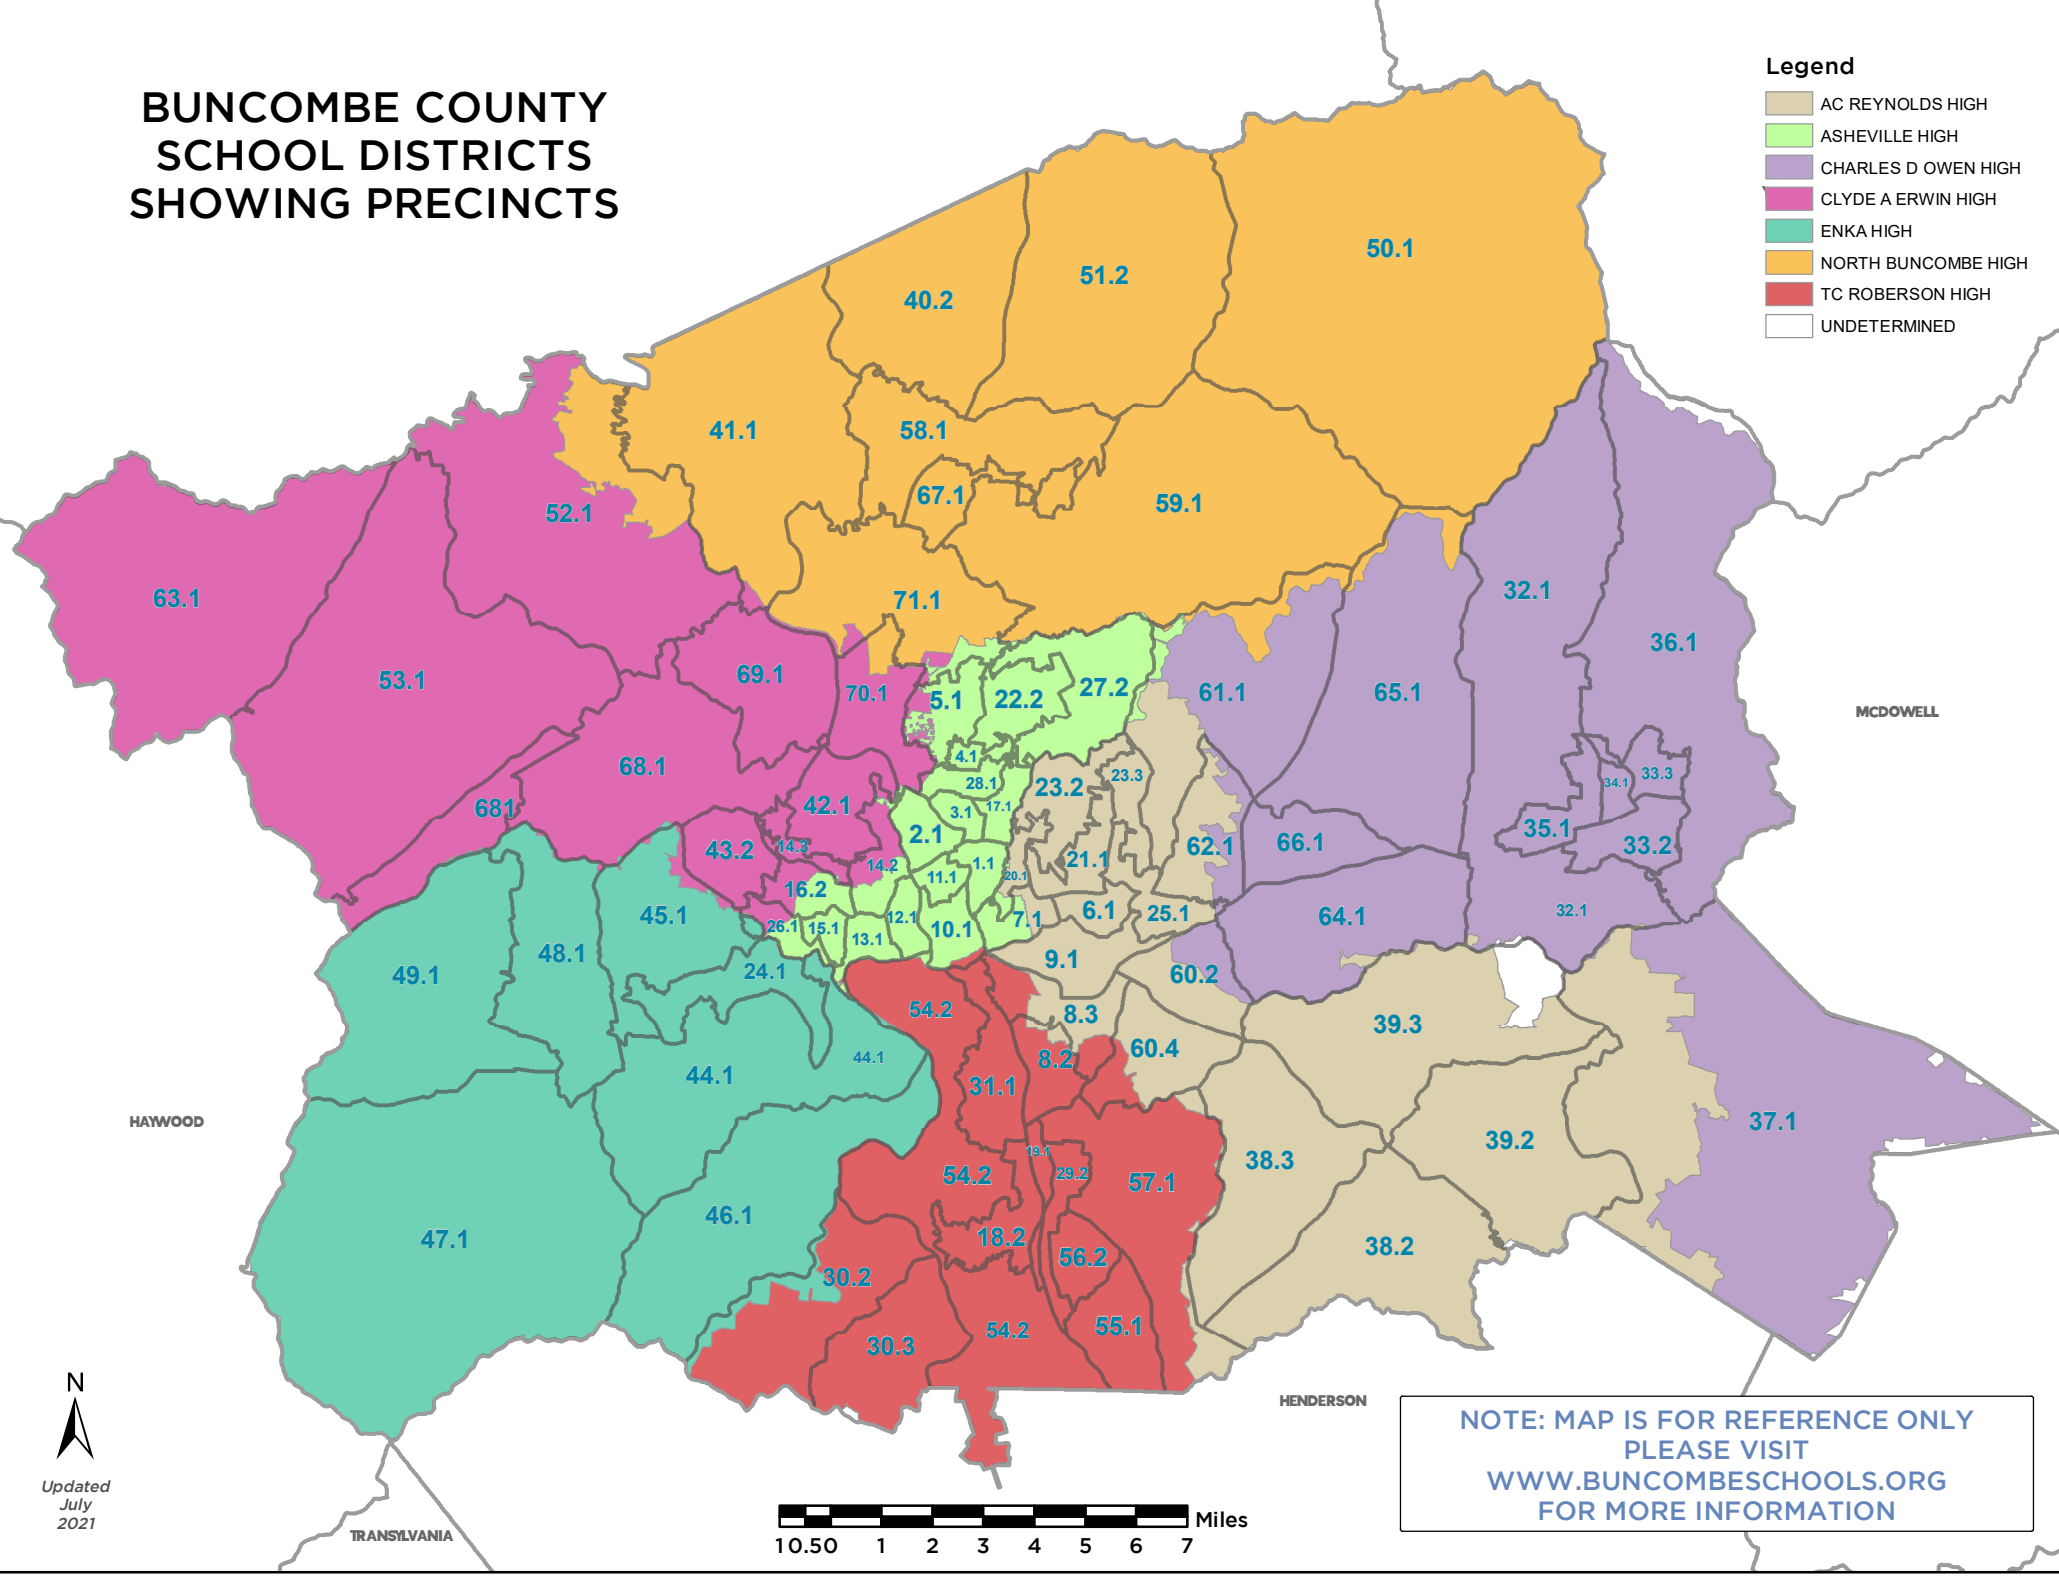

BUNCOMBE COUNTY SCHOOL DISTRICTS SHOWING PRECINCTS

- Legend**
- AC REYNOLDS HIGH
 - ASHEVILLE HIGH
 - CHARLES D OWEN HIGH
 - CLYDE A ERWIN HIGH
 - ENKA HIGH
 - NORTH BUNCOMBE HIGH
 - TC ROBERSON HIGH
 - UNDETERMINED

NOTE: MAP IS FOR REFERENCE ONLY
PLEASE VISIT
WWW.BUNCOMBESCHOOLS.ORG
FOR MORE INFORMATION

Updated
July
2021