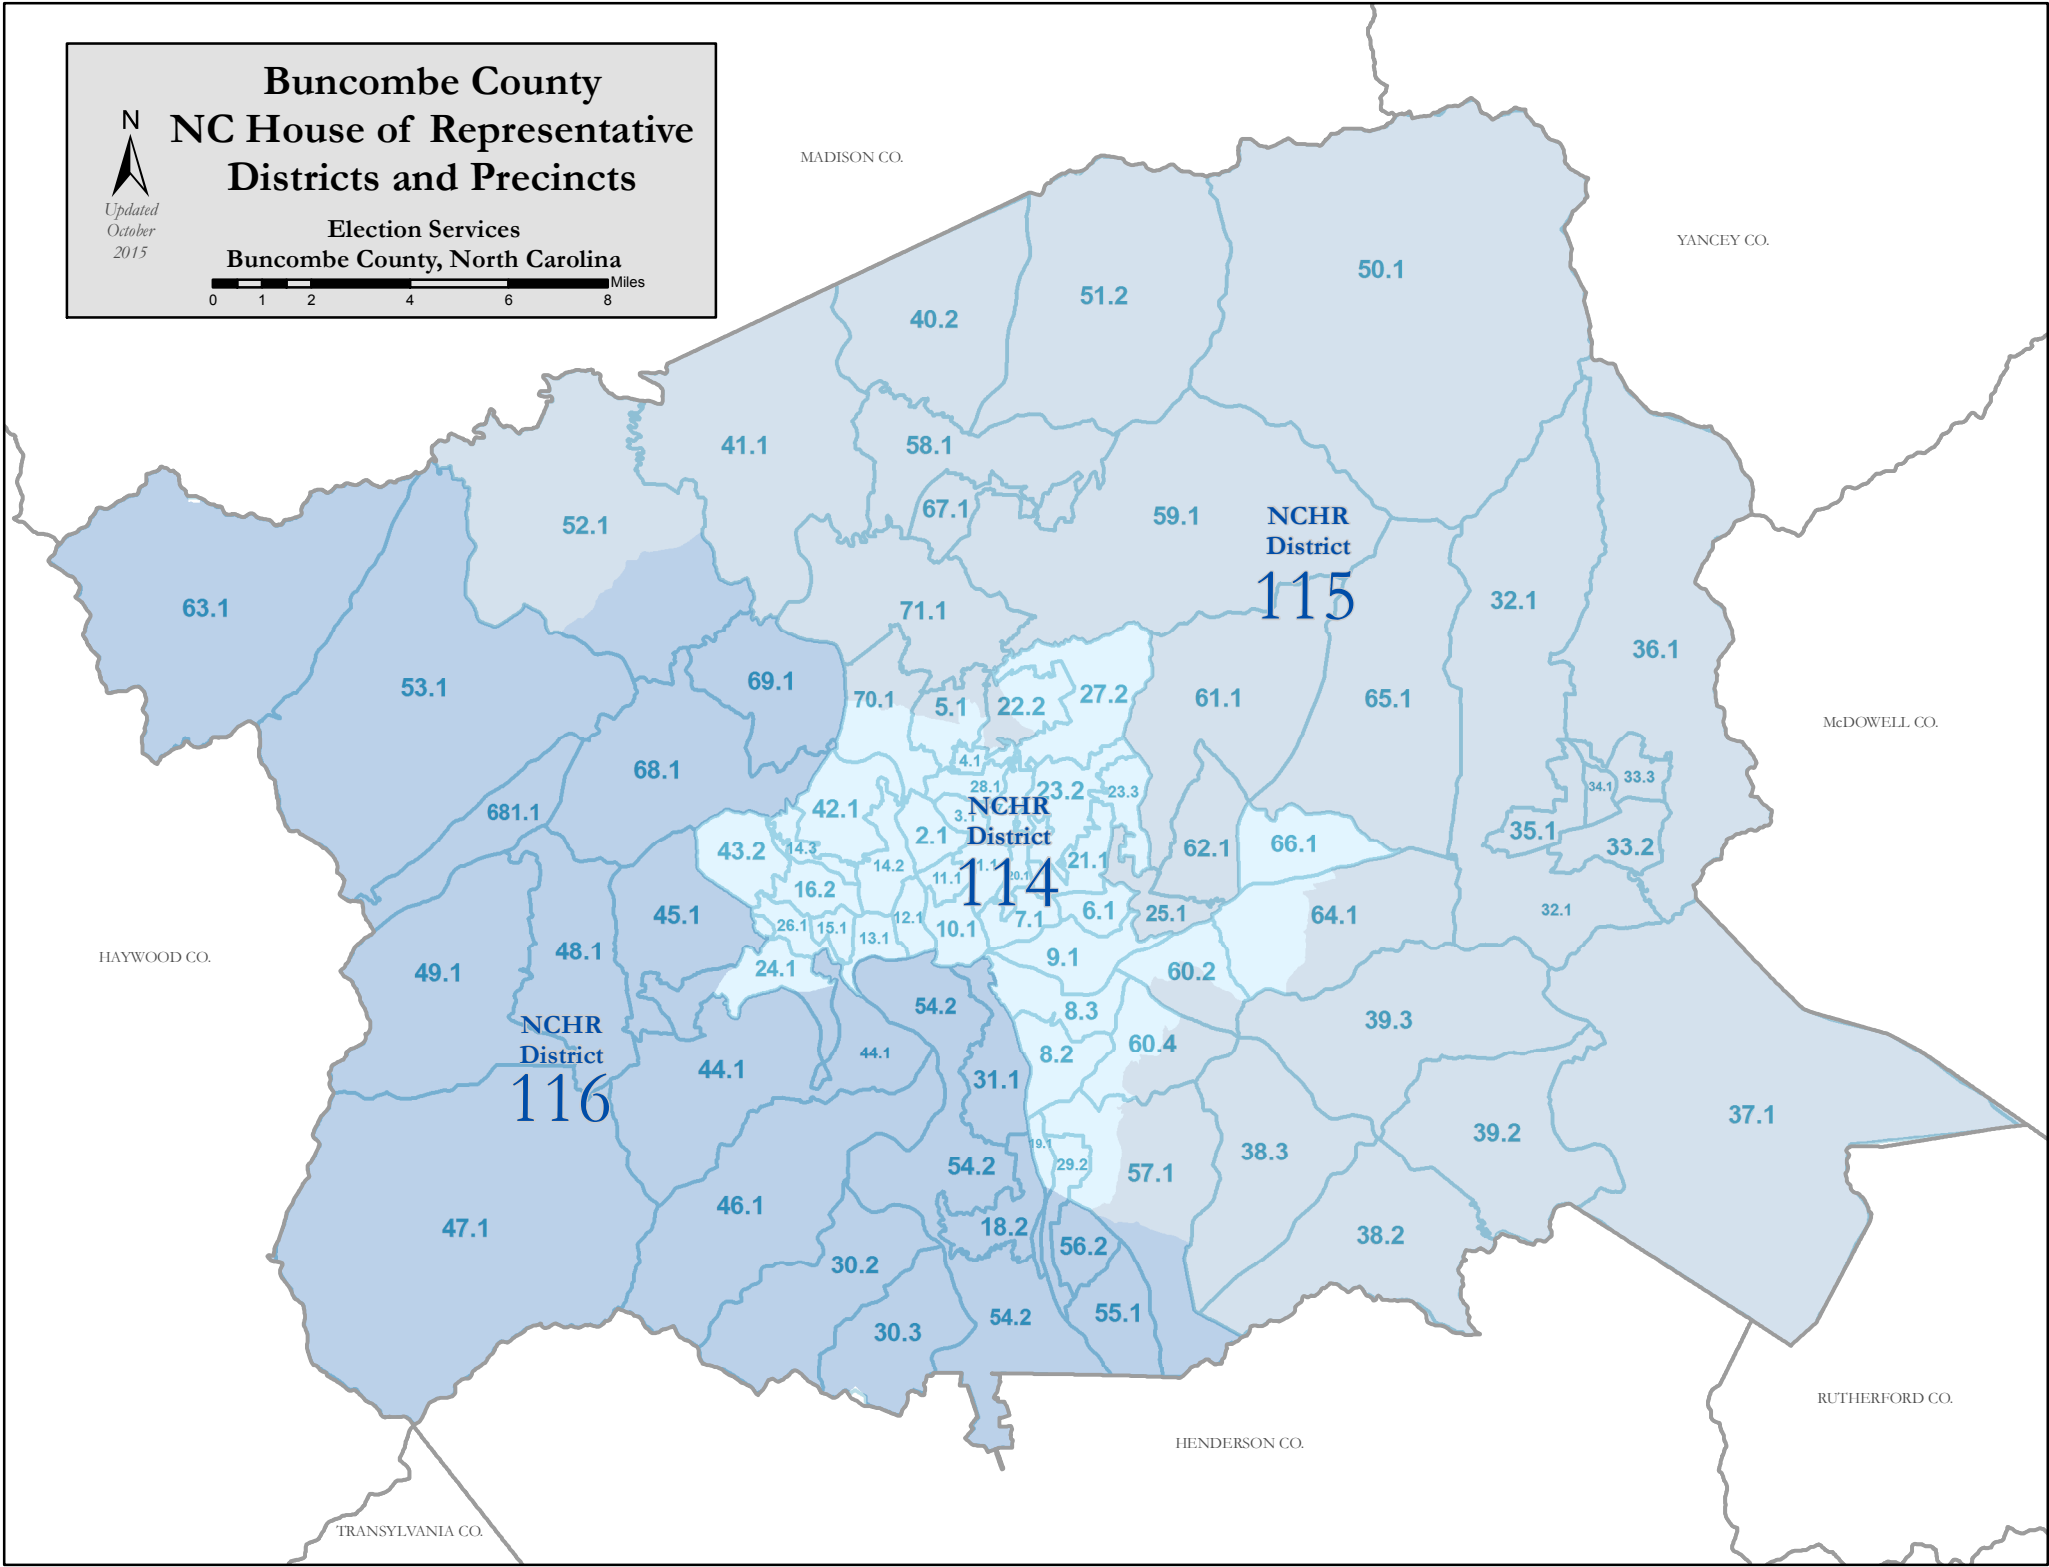

**Buncombe County**  
**NC House of Representative**  
**Districts and Precincts**

Election Services  
 Buncombe County, North Carolina

Updated  
 October  
 2015

0 1 2 4 6 8 Miles

MADISON CO.

YANCEY CO.

McDOWELL CO.

HAYWOOD CO.

RUTHERFORD CO.

HENDERSON CO.

TRANSYLVANIA CO.

NCHR  
 District  
**115**

NCHR  
 District  
**114**

NCHR  
 District  
**116**

63.1