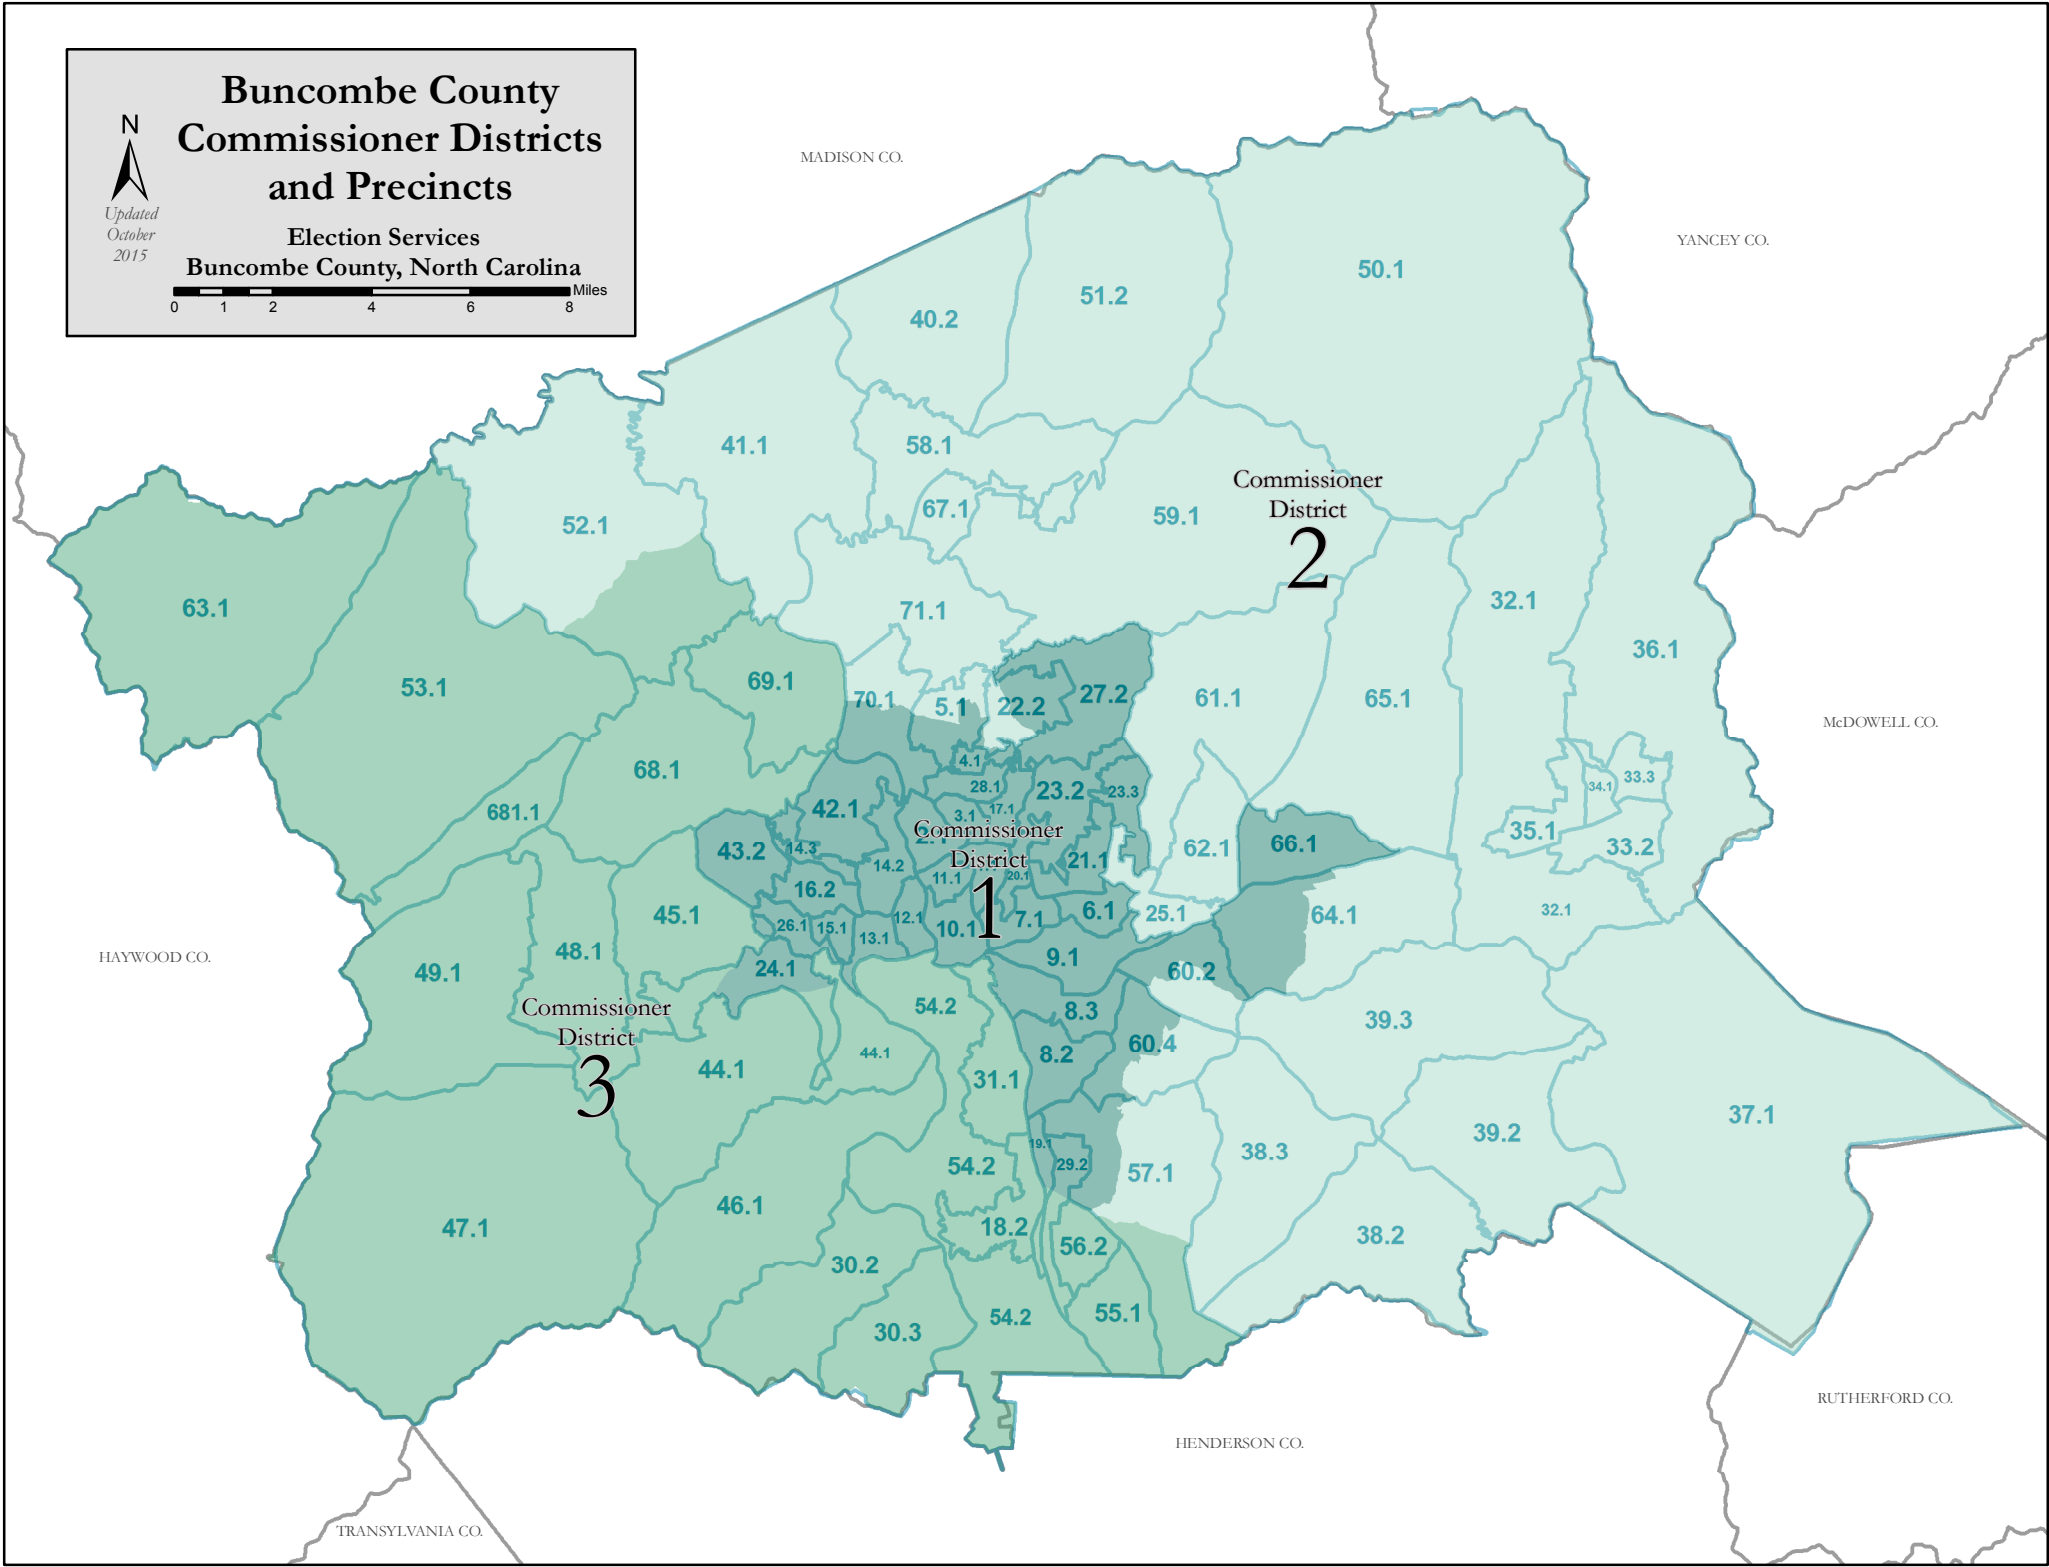

**Buncombe County  
Commissioner Districts  
and Precincts**

Updated  
October  
2015

Election Services  
Buncombe County, North Carolina

0 1 2 4 6 8 Miles

MADISON CO.

YANCEY CO.

Commissioner  
District  
**2**

Commissioner  
District  
**1**

Commissioner  
District  
**3**

McDOWELL CO.

HAYWOOD CO.

RUTHERFORD CO.

HENDERSON CO.

TRANSYLVANIA CO.