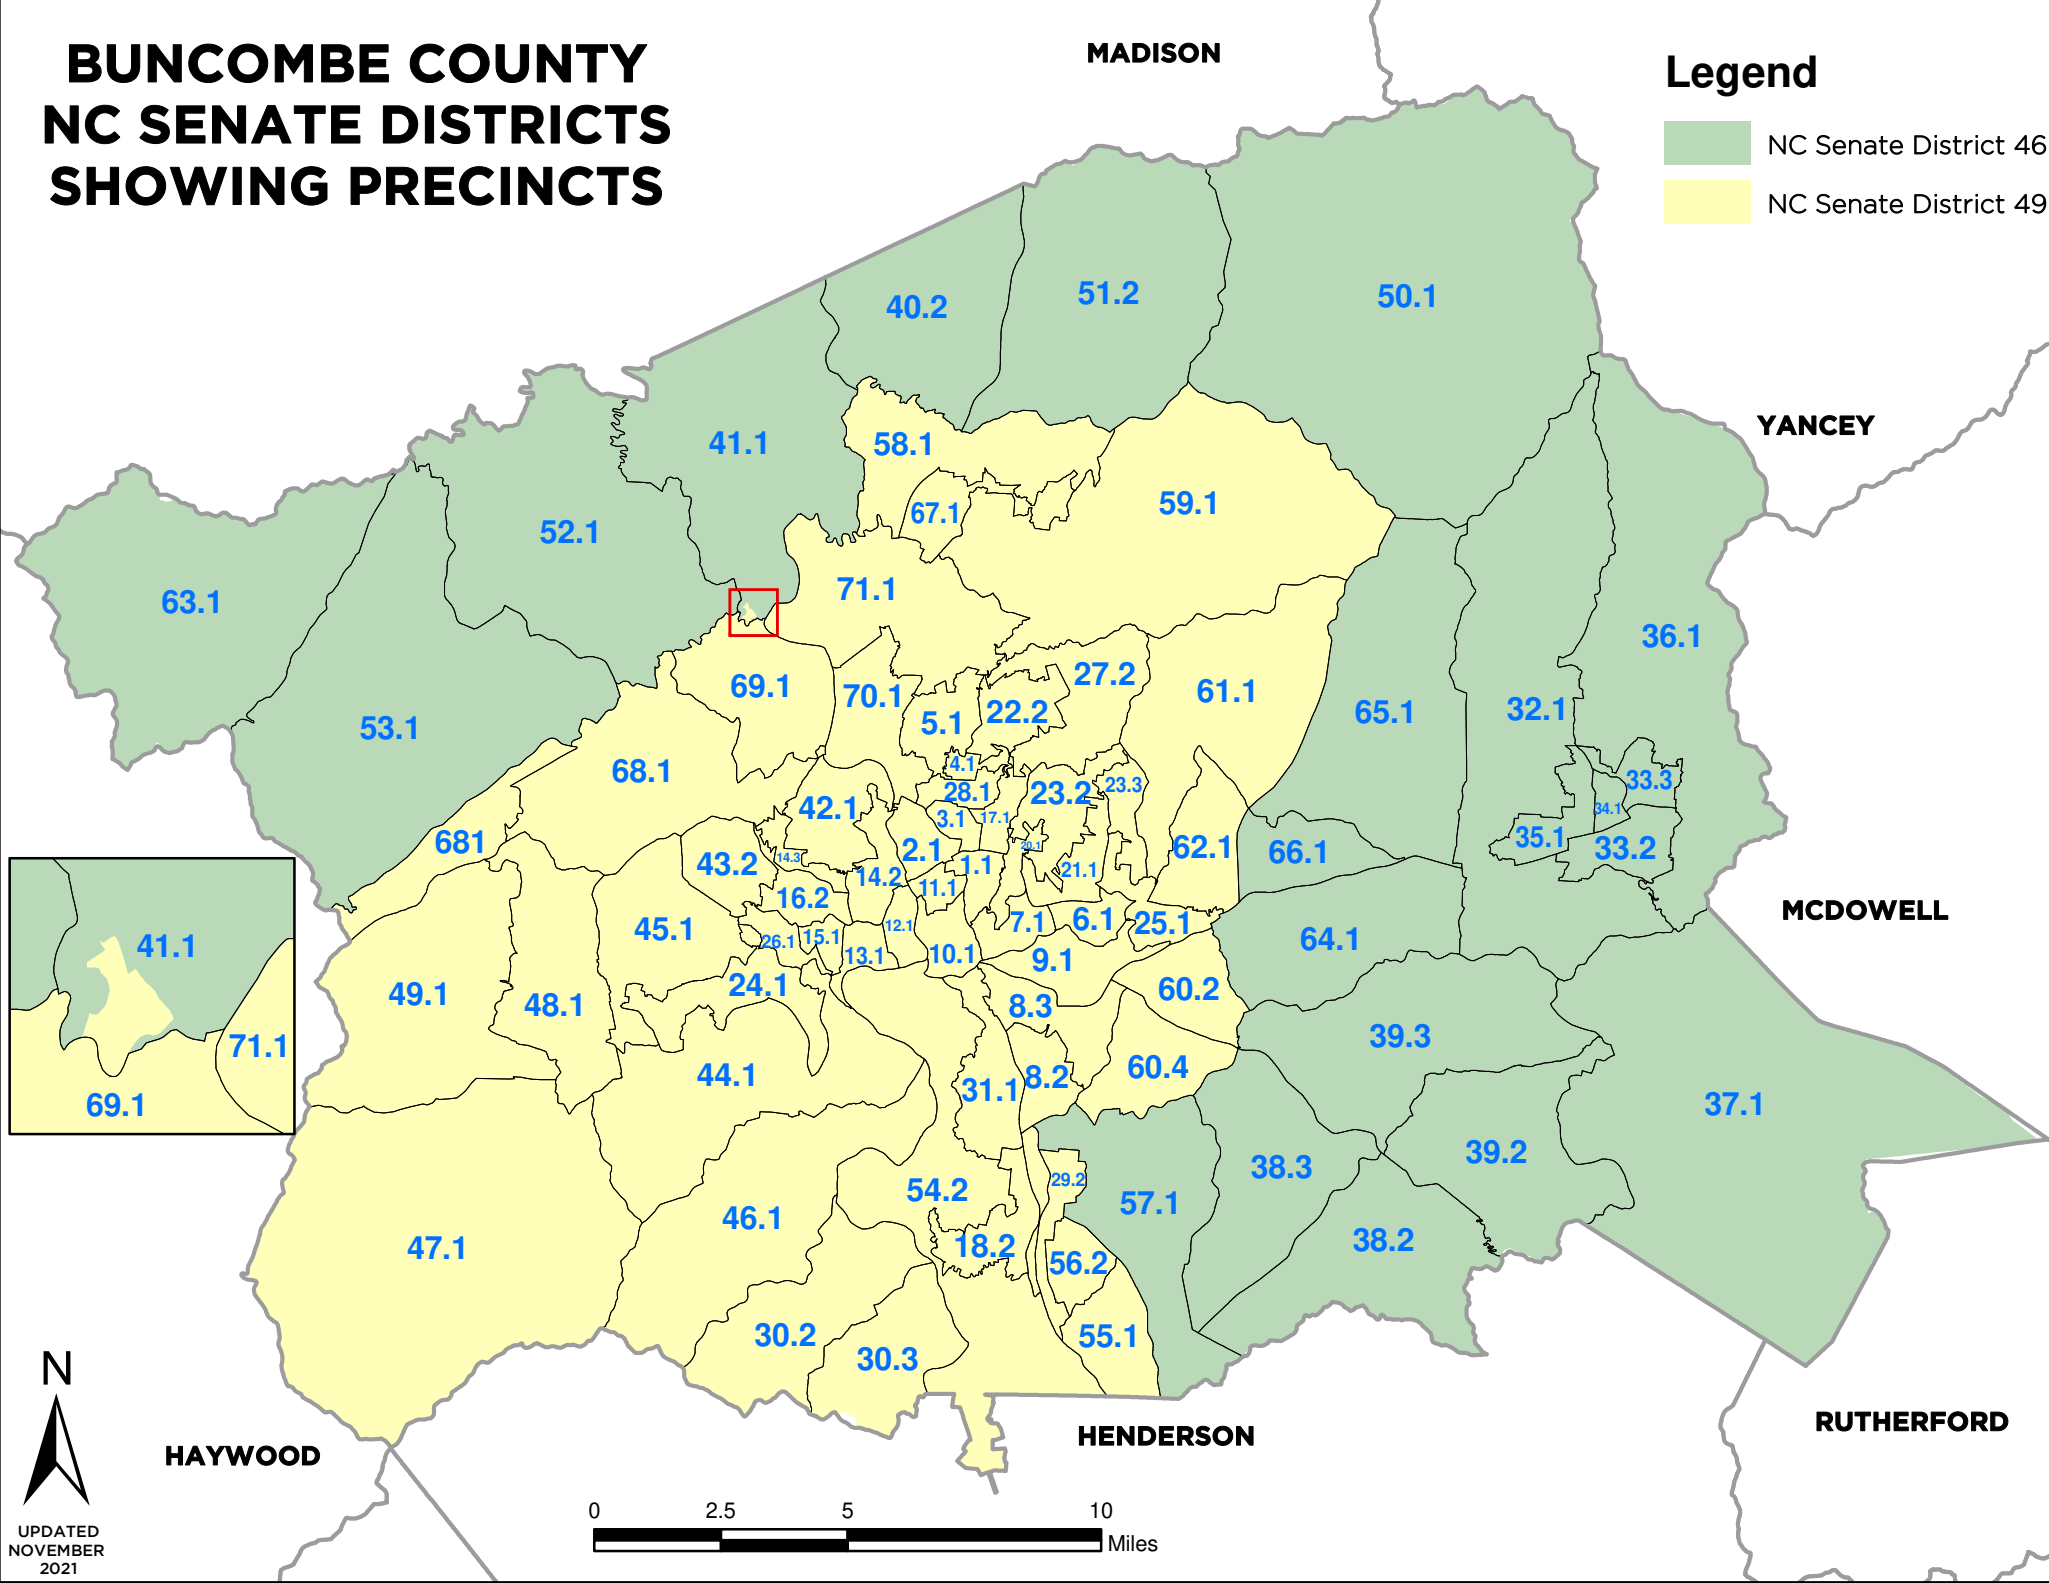

BUNCOMBE COUNTY NC SENATE DISTRICTS SHOWING PRECINCTS

MADISON

Legend

- NC Senate District 46
- NC Senate District 49

UPDATED
NOVEMBER
2021