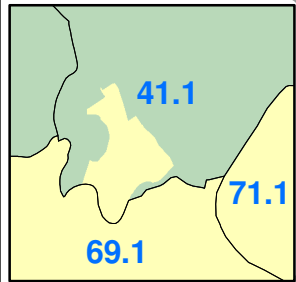

BUNCOMBE COUNTY NC SENATE DISTRICTS SHOWING PRECINCTS

MADISON

Legend

- NC Senate District 46
- NC Senate District 49

UPDATED
NOVEMBER
2021