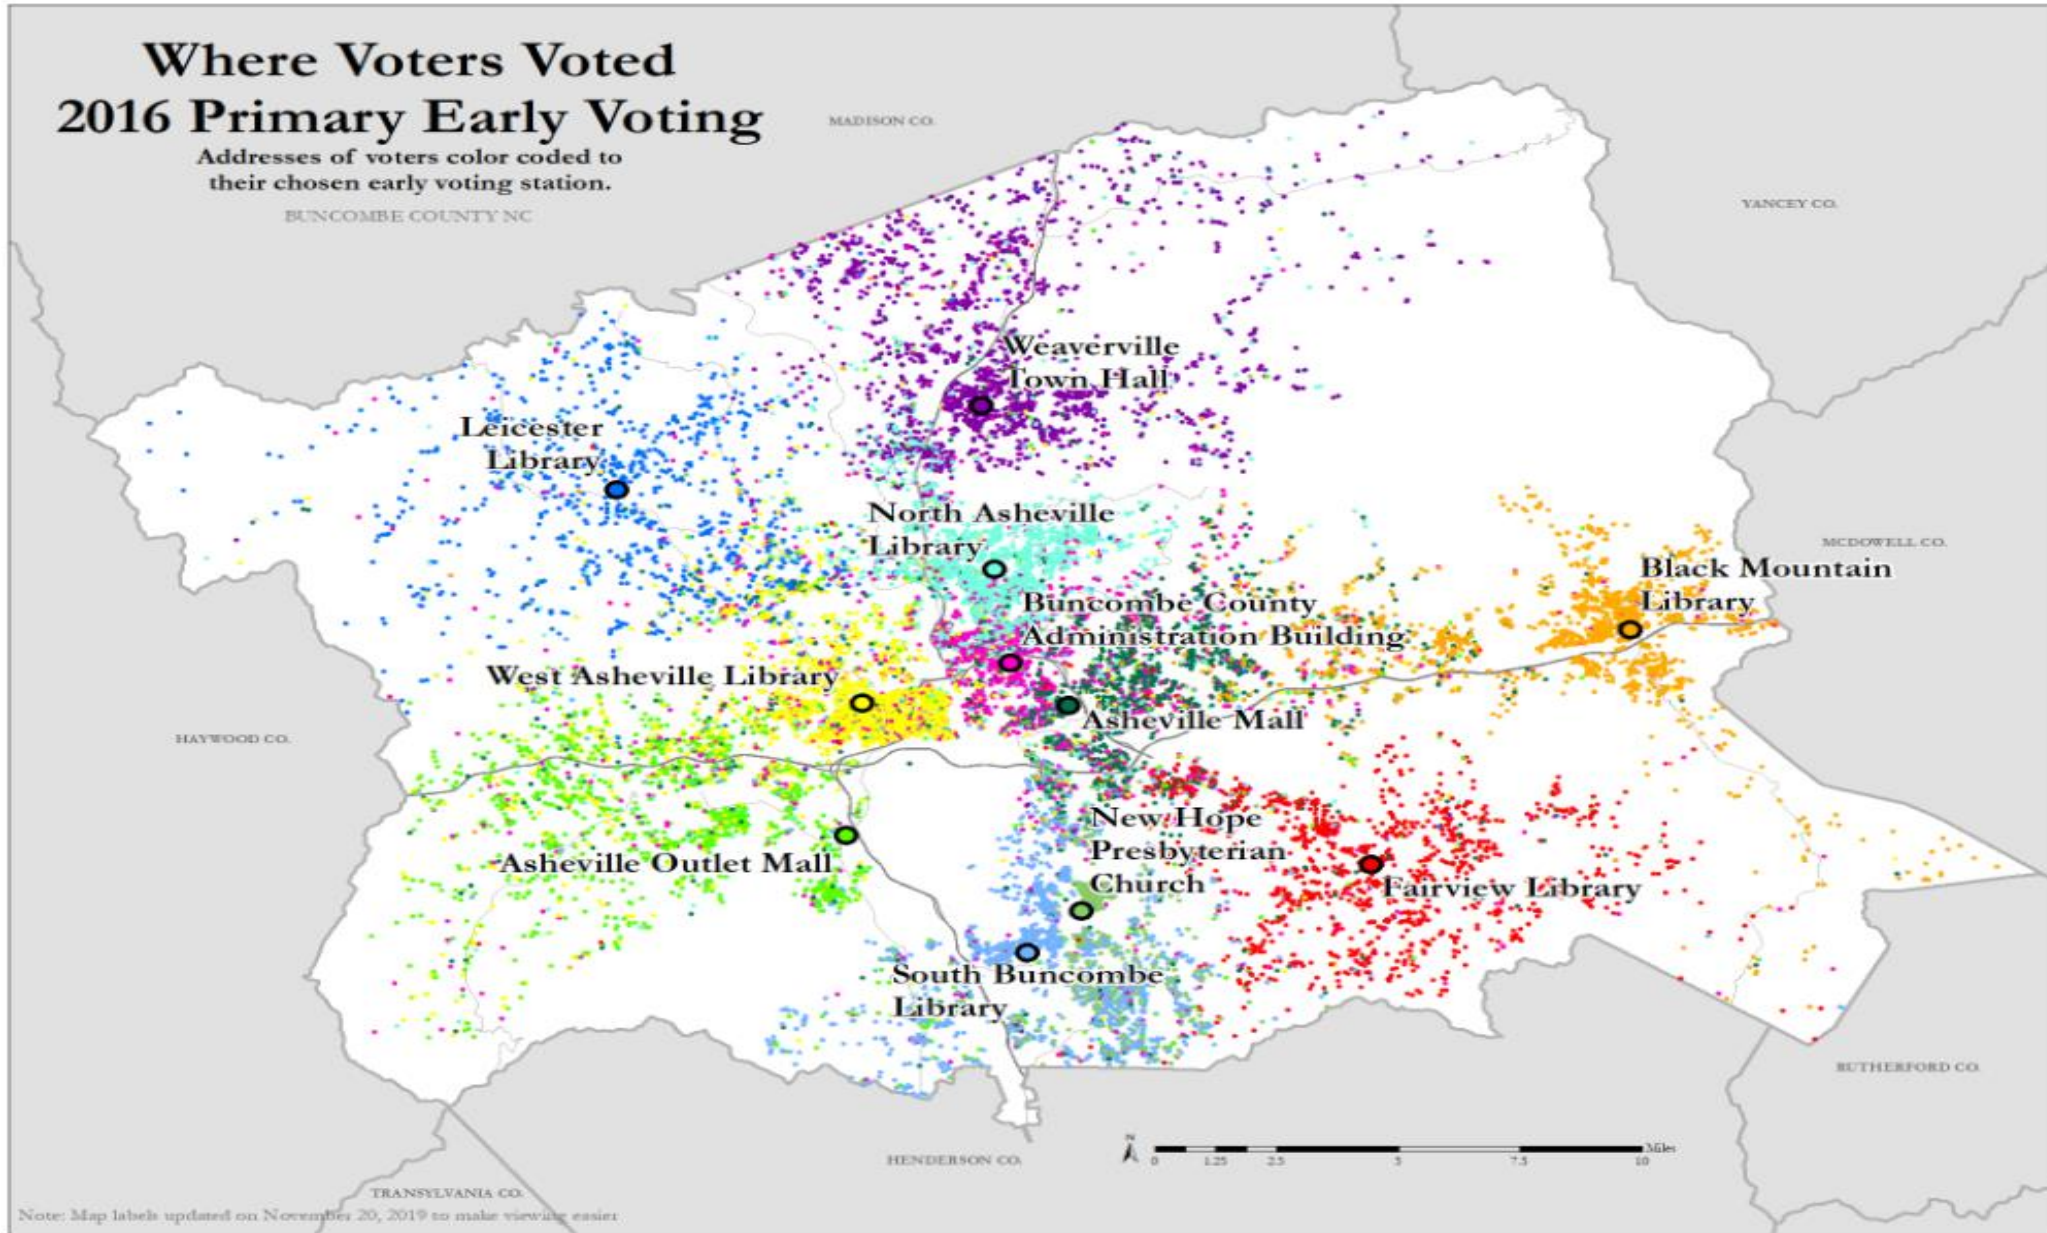

*2020 cumulative based on required hours

Where Voters Voted 2012 Primary One-Stop

Addresses of voters color coded to
their chosen One-Stop voting station.

BUNCOMBE COUNTY NC

Where Voters Voted 2016 Primary Early Voting

Addresses of voters color coded to
their chosen early voting station.

BUNCOMBE COUNTY NC

Note: Map labels updated on November 20, 2019 to make viewing easier.

BUNCOMBE COUNTY

Prospective Early Voting Sites

1. BOE Warehouse (in lieu of BOE)
2. Black Mountain Library
3. Enka-Candler Library
4. Fairview Library
5. Leicester Library
6. South Buncombe Library
7. Wesley Grant Southside Ctr.
8. West Asheville Library
9. Weaverville Town Hall
10. Asheville Mall
11. Land of Sky Regional Council
12. Murphy-Oakley Recreation Ctr.
13. New North Asheville Location – TBD
14. Bee Tree Fire Department

**Prospective One Stop Locations
for March 2020 Primary**
BUNCOMBE COUNTY NC

Legend

- Locations
- Precincts
- Interstates

Address Density

- 0 - 250
- 250 - 1,000
- 1,000 - 2,000
- 2,000 - 5,000
- 5,000 - 8,250