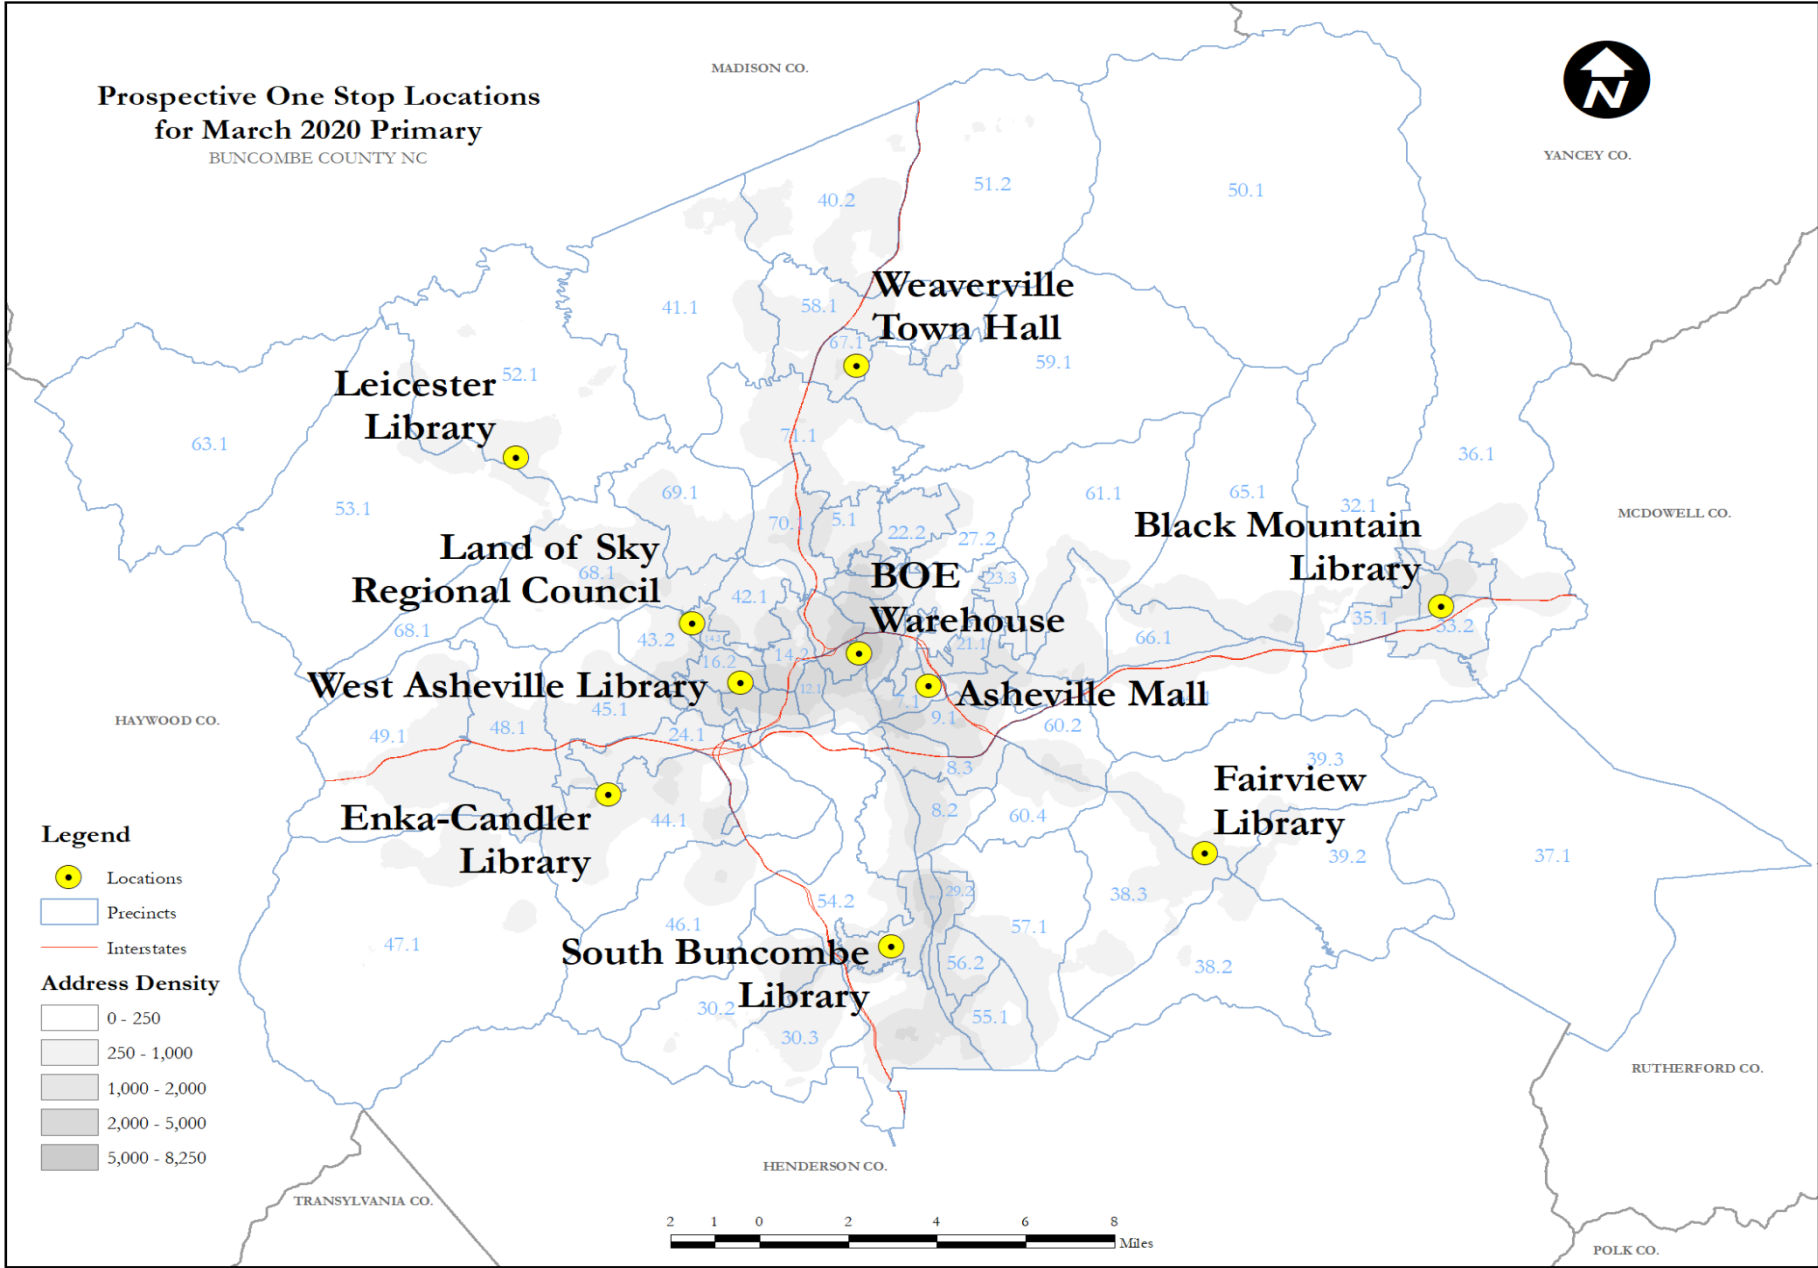

Addresses of voters color coded to
their chosen early voting station.

BUNCOMBE COUNTY NC

Note: Map labels updated on November 20, 2019 to make viewing easier.

BUNCOMBE COUNTY

Prospective Early Voting Sites

1. BOE Warehouse (in lieu of BOE)
2. Black Mountain Library
3. Enka-Candler Library
4. Fairview Library
5. Leicester Library
6. South Buncombe Library
7. Wesley Grant Southside Ctr.
8. West Asheville Library
9. Weaverville Town Hall
10. Asheville Mall
11. Land of Sky Regional Council
12. Murphy-Oakley Recreation Ctr.
13. New North Asheville Location – TBD
14. Bee Tree Fire Department

Recommended Early Voting Sites

1. BOE Warehouse (in lieu of BOE)
2. Black Mountain Library
3. Enka-Candler Library
4. Fairview Library
5. Leicester Library
6. South Buncombe Library
7. West Asheville Library
8. Weaverville Town Hall
9. Asheville Mall
10. Land of Sky Regional Council
11. New North Asheville Location – TBD

**Prospective One Stop Locations
for March 2020 Primary**
BUNCOMBE COUNTY NC

Legend

- Locations
- Precincts
- Interstates

Address Density

- 0 - 250
- 250 - 1,000
- 1,000 - 2,000
- 2,000 - 5,000
- 5,000 - 8,250