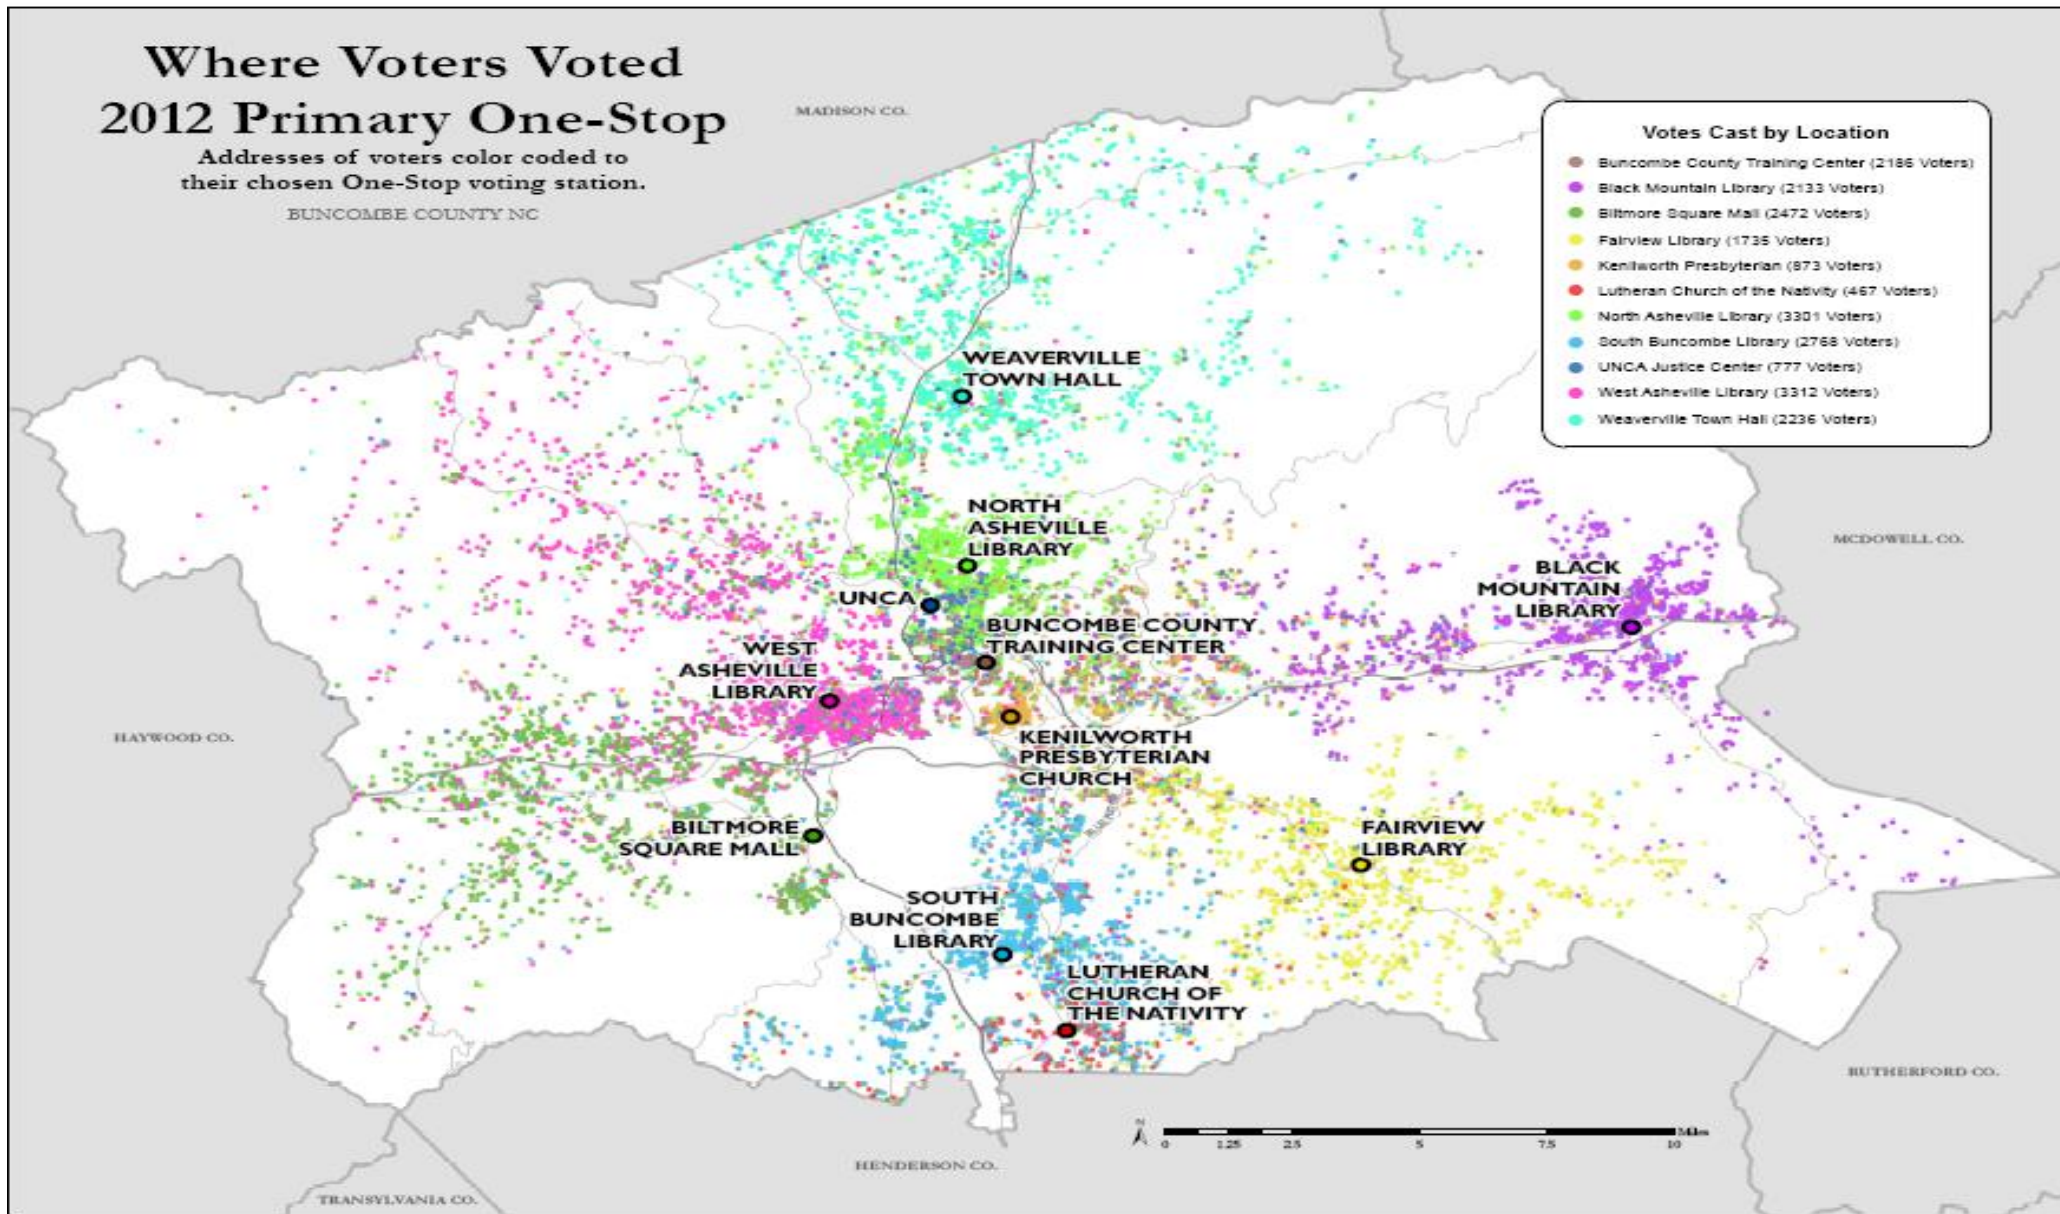

Early Voting Stats

| Primary Year | 2008 | 2012 | 2016 | 2020 |
|----------------------|---|---|--|---|
| Early Voting Turnout | 18,319 | 22,260 | 31,652 | 40,000 estimate |
| Number of Sites | 10 | 11 | 11 | 10 - 11 - 12 |
| Days | 17 | 17 | 10 | 17 |
| Hours of Operation | Monday - Saturday 10:00am - 6:00pm Last Saturday 8:00am - 1:00pm | Monday - Saturday 10:00am - 6:00pm Last Saturday 8:00am - 1:00pm | Monday - Saturday 10:00am - 6:00pm Main site, Mon-Sat 8:00am - 8:00pm Last Saturday 8:00am - 1:00pm | Required hours: Monday - Friday 8:00am - 7:30pm Last Saturday 8:00am - 3:00pm |
| Cumulative Hours | 1,170 | 1,287 | 791 | 1450 - 1595 - 1740* |
| Voters per site/hour | 1.6 | 1.6 | 3.6 | 2.8 - 2.3 - 1.9 |

*2020 cumulative based on required hours

Where Voters Voted 2012 Primary One-Stop

Addresses of voters color coded to
their chosen One-Stop voting station.

BUNCOMBE COUNTY NC

Where Voters Voted 2016 Primary Early Voting

Addresses of voters color coded to
their chosen early voting station.

BUNCOMBE COUNTY NC

Note: Map labels updated on November 20, 2019 to make viewing easier.

BUNCOMBE COUNTY

Prospective Early Voting Sites

**Prospective One Stop Locations
for March 2020 Primary**
BUNCOMBE COUNTY NC

Legend

- Locations
- Precincts
- Interstates

Address Density

- 0 - 250
- 250 - 1,000
- 1,000 - 2,000
- 2,000 - 5,000
- 5,000 - 8,250