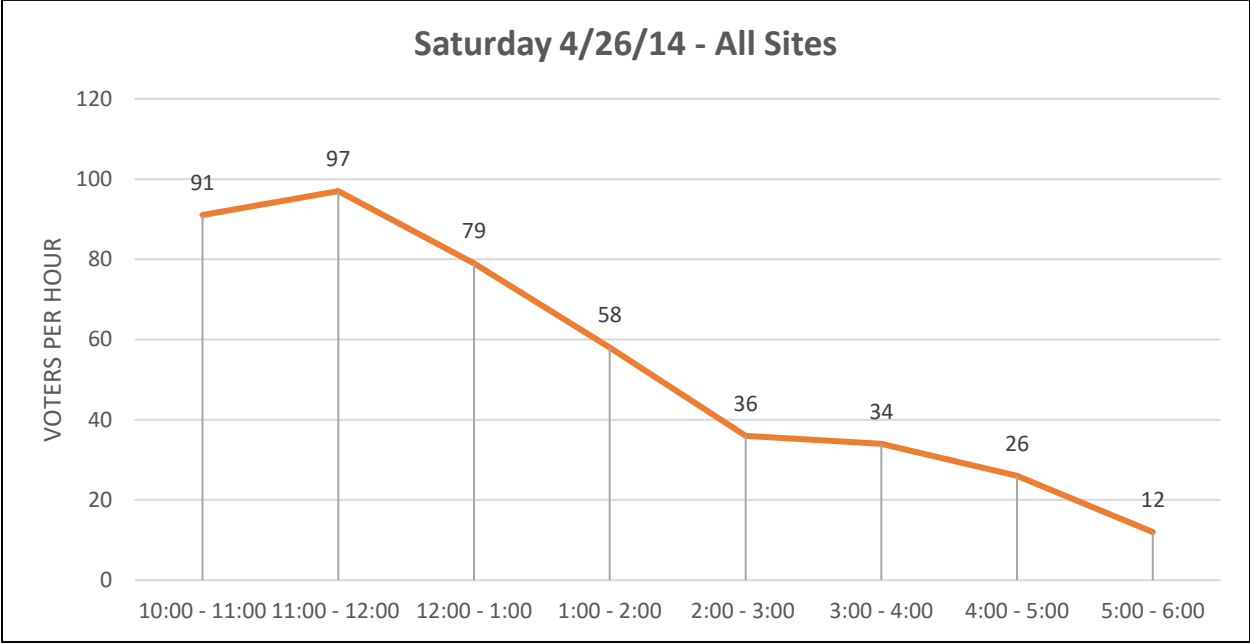

# Weekend Turnout by Hour

- Highest turnout of voters occurred between 10am and 12pm on Saturday.
- In 2014, the Board did not choose to provide Sunday voting.

DRAFT