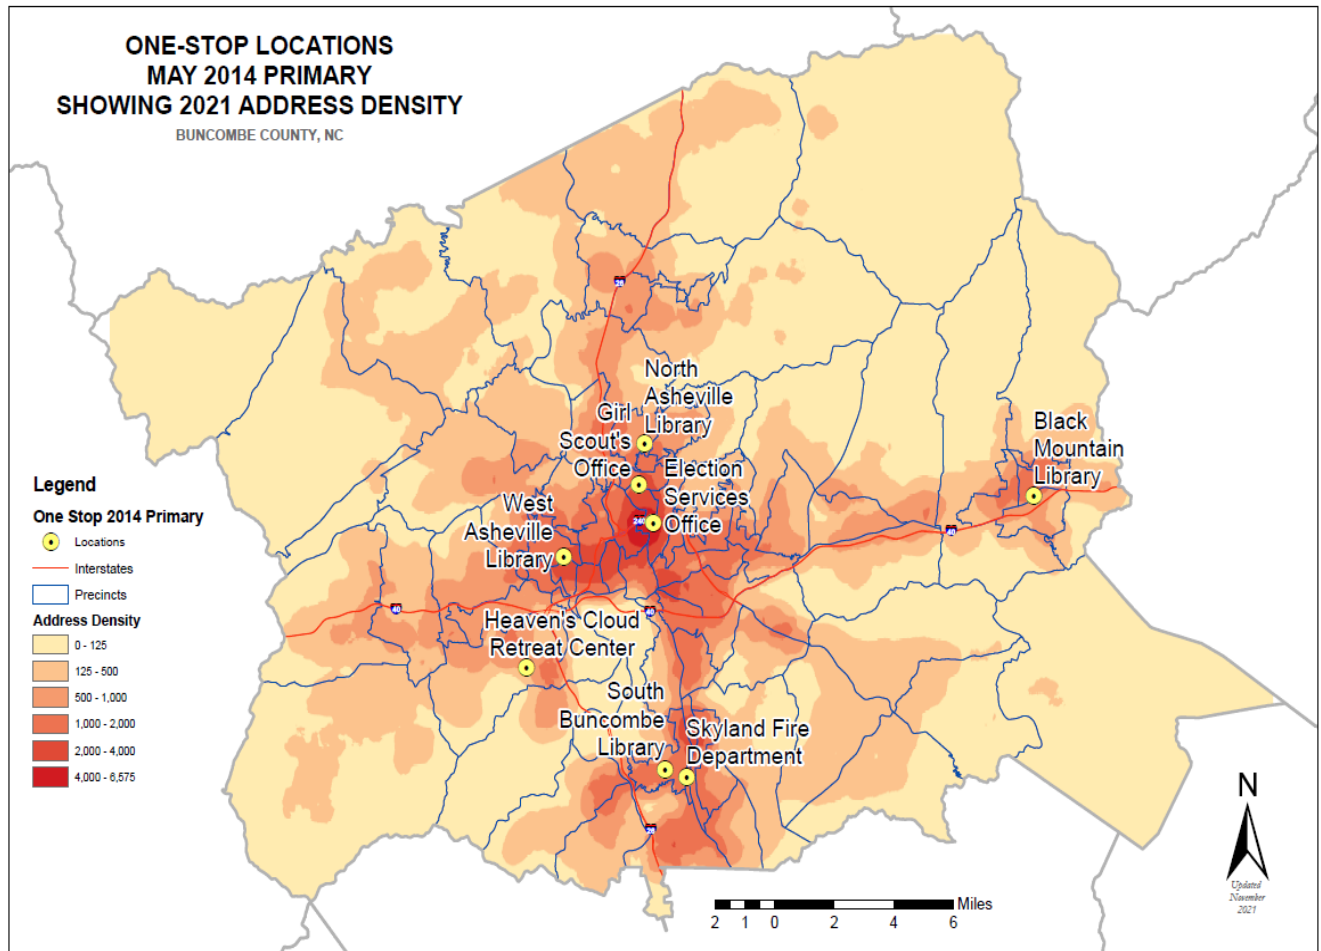

2014 Primary Election

8 Early Voting Sites