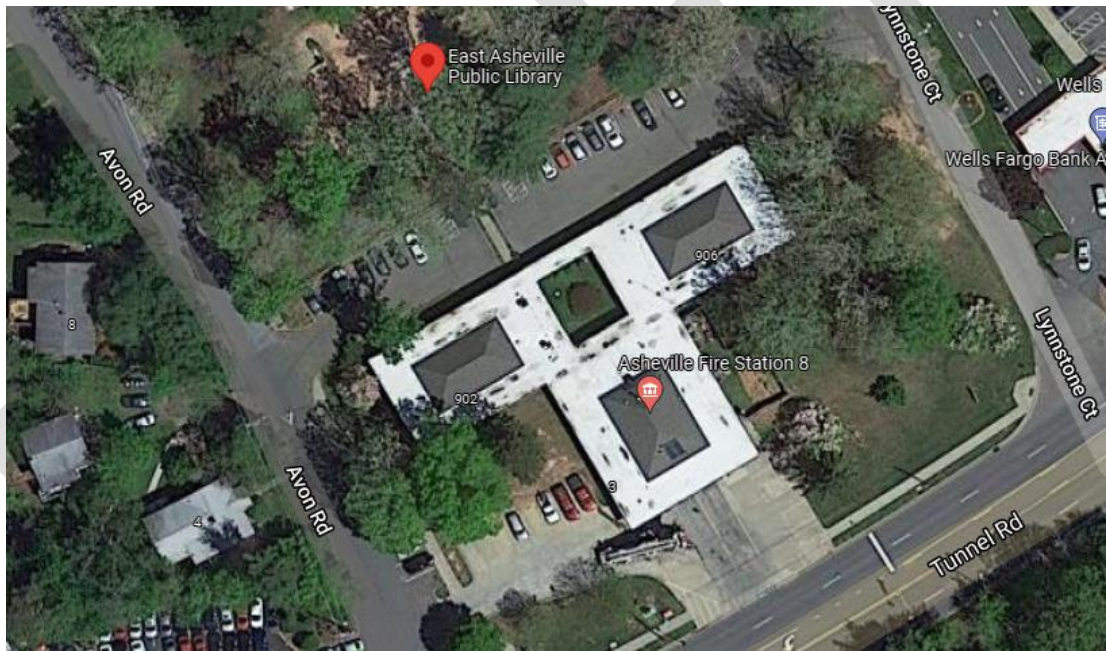

# Site Information

1. Black Mountain Library – 105 N. Dougherty St, Black Mountain 28711

Voting Enclosure	Voter Parking Spaces	Curbside Parking Spaces	Prior Early Voting Site
Community Room	24	1	Yes

2. East Asheville Library – 3 Avon Rd, Asheville 28805 (New)