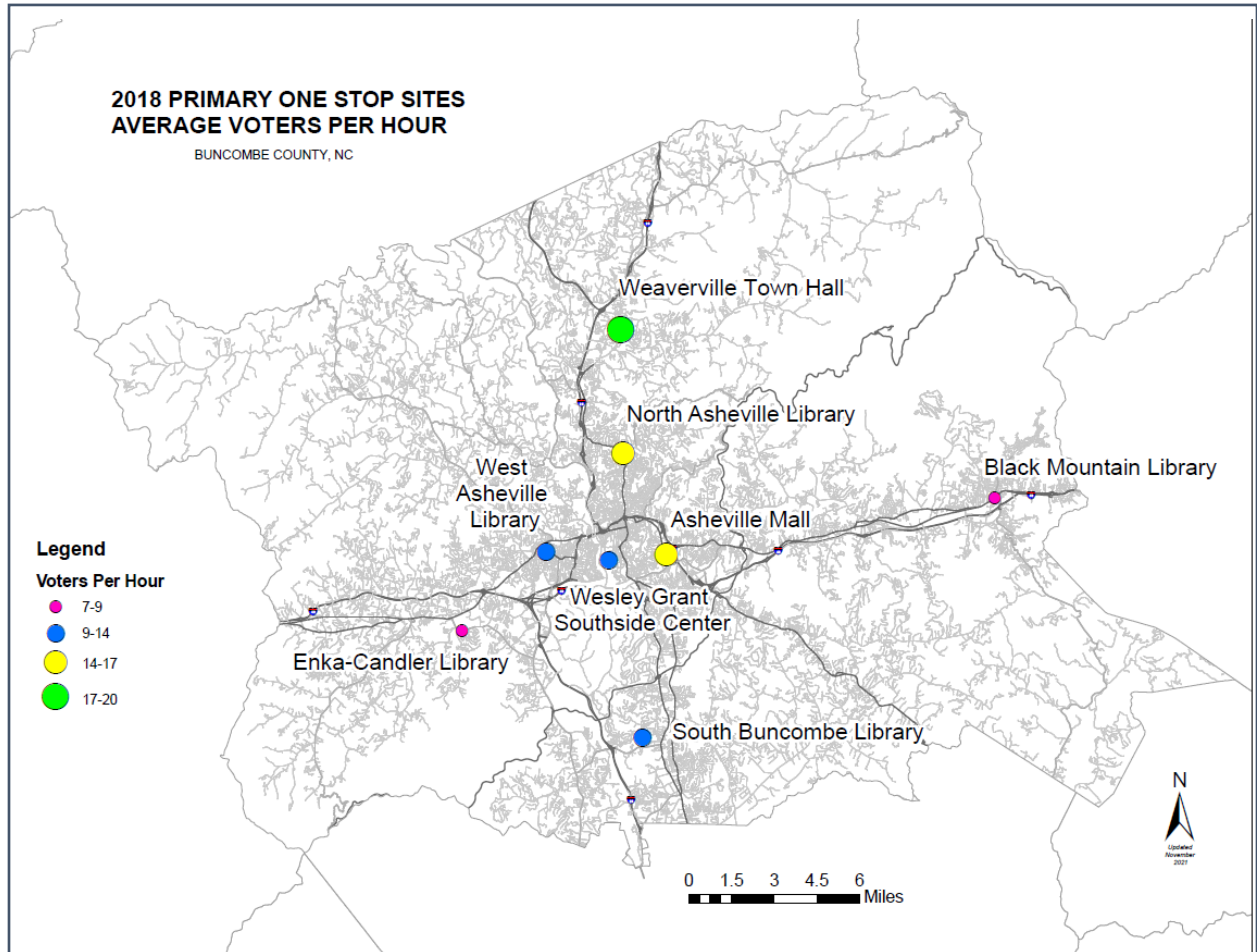

Average Voters per Hour