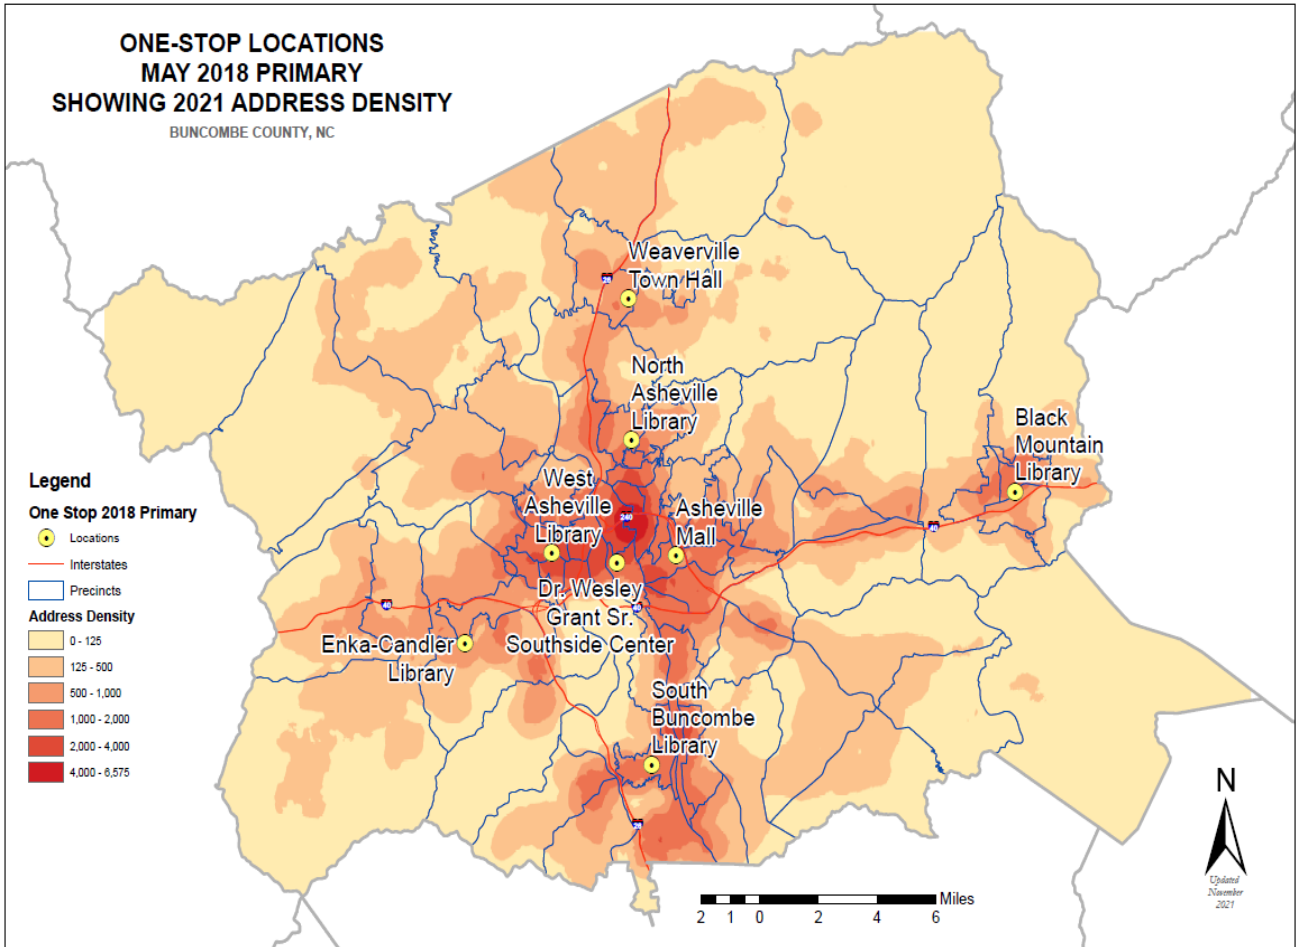

2018 Primary Election

8 Early Voting Sites