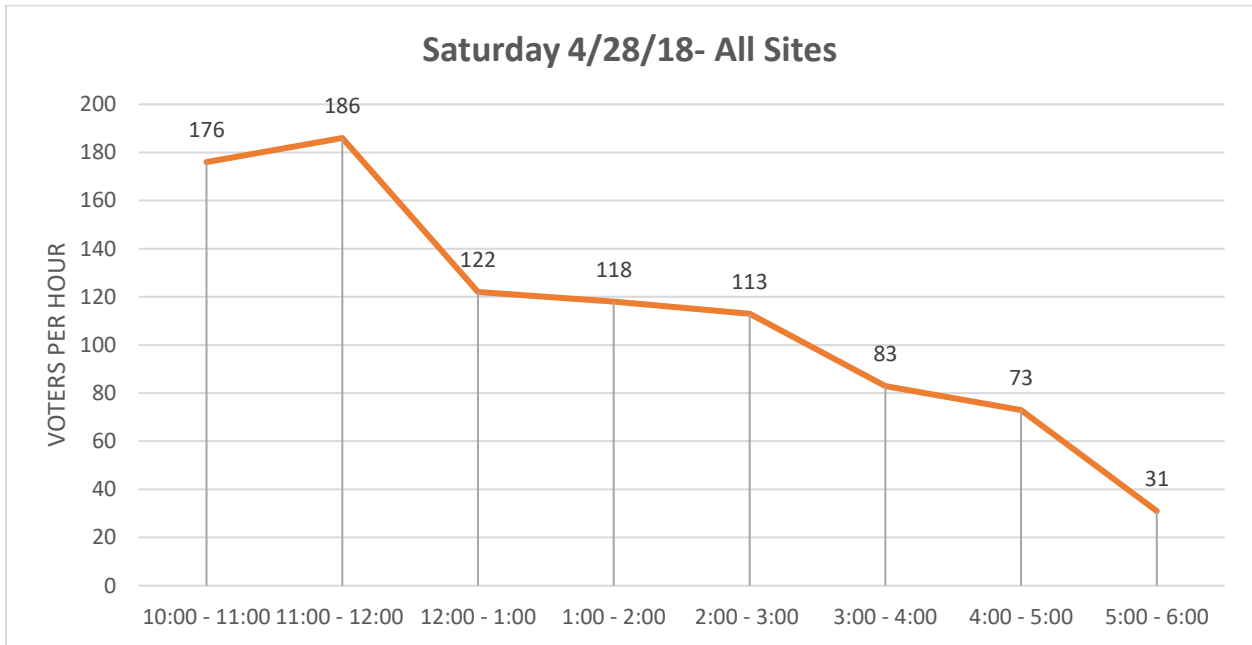

2018 Weekend Turnout by Hour

- More people voted on Saturday versus Sunday.
- Highest turnout of voters occurred between 10am and 1pm on Saturday and between 1pm and 3pm on Sunday.