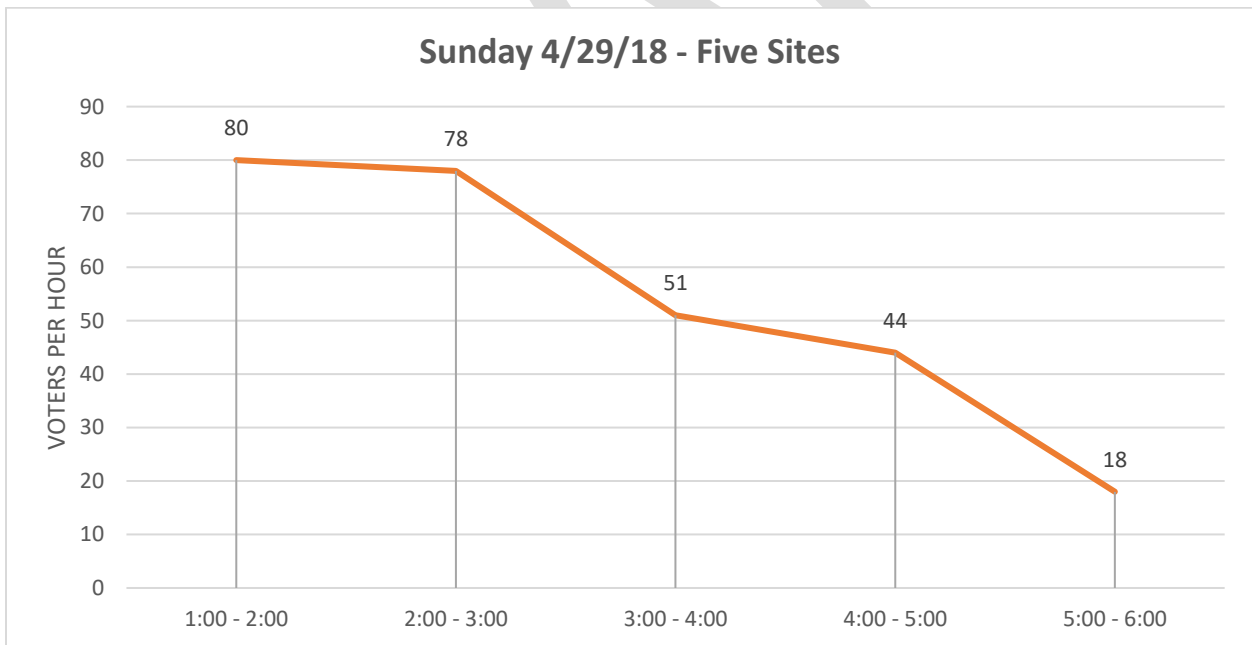

2018 Weekend Turnout by Hour

- More people voted on Saturday versus Sunday.
- Highest turnout of voters occurred between 10am and 1pm on Saturday and between 1pm and 3pm on Sunday.