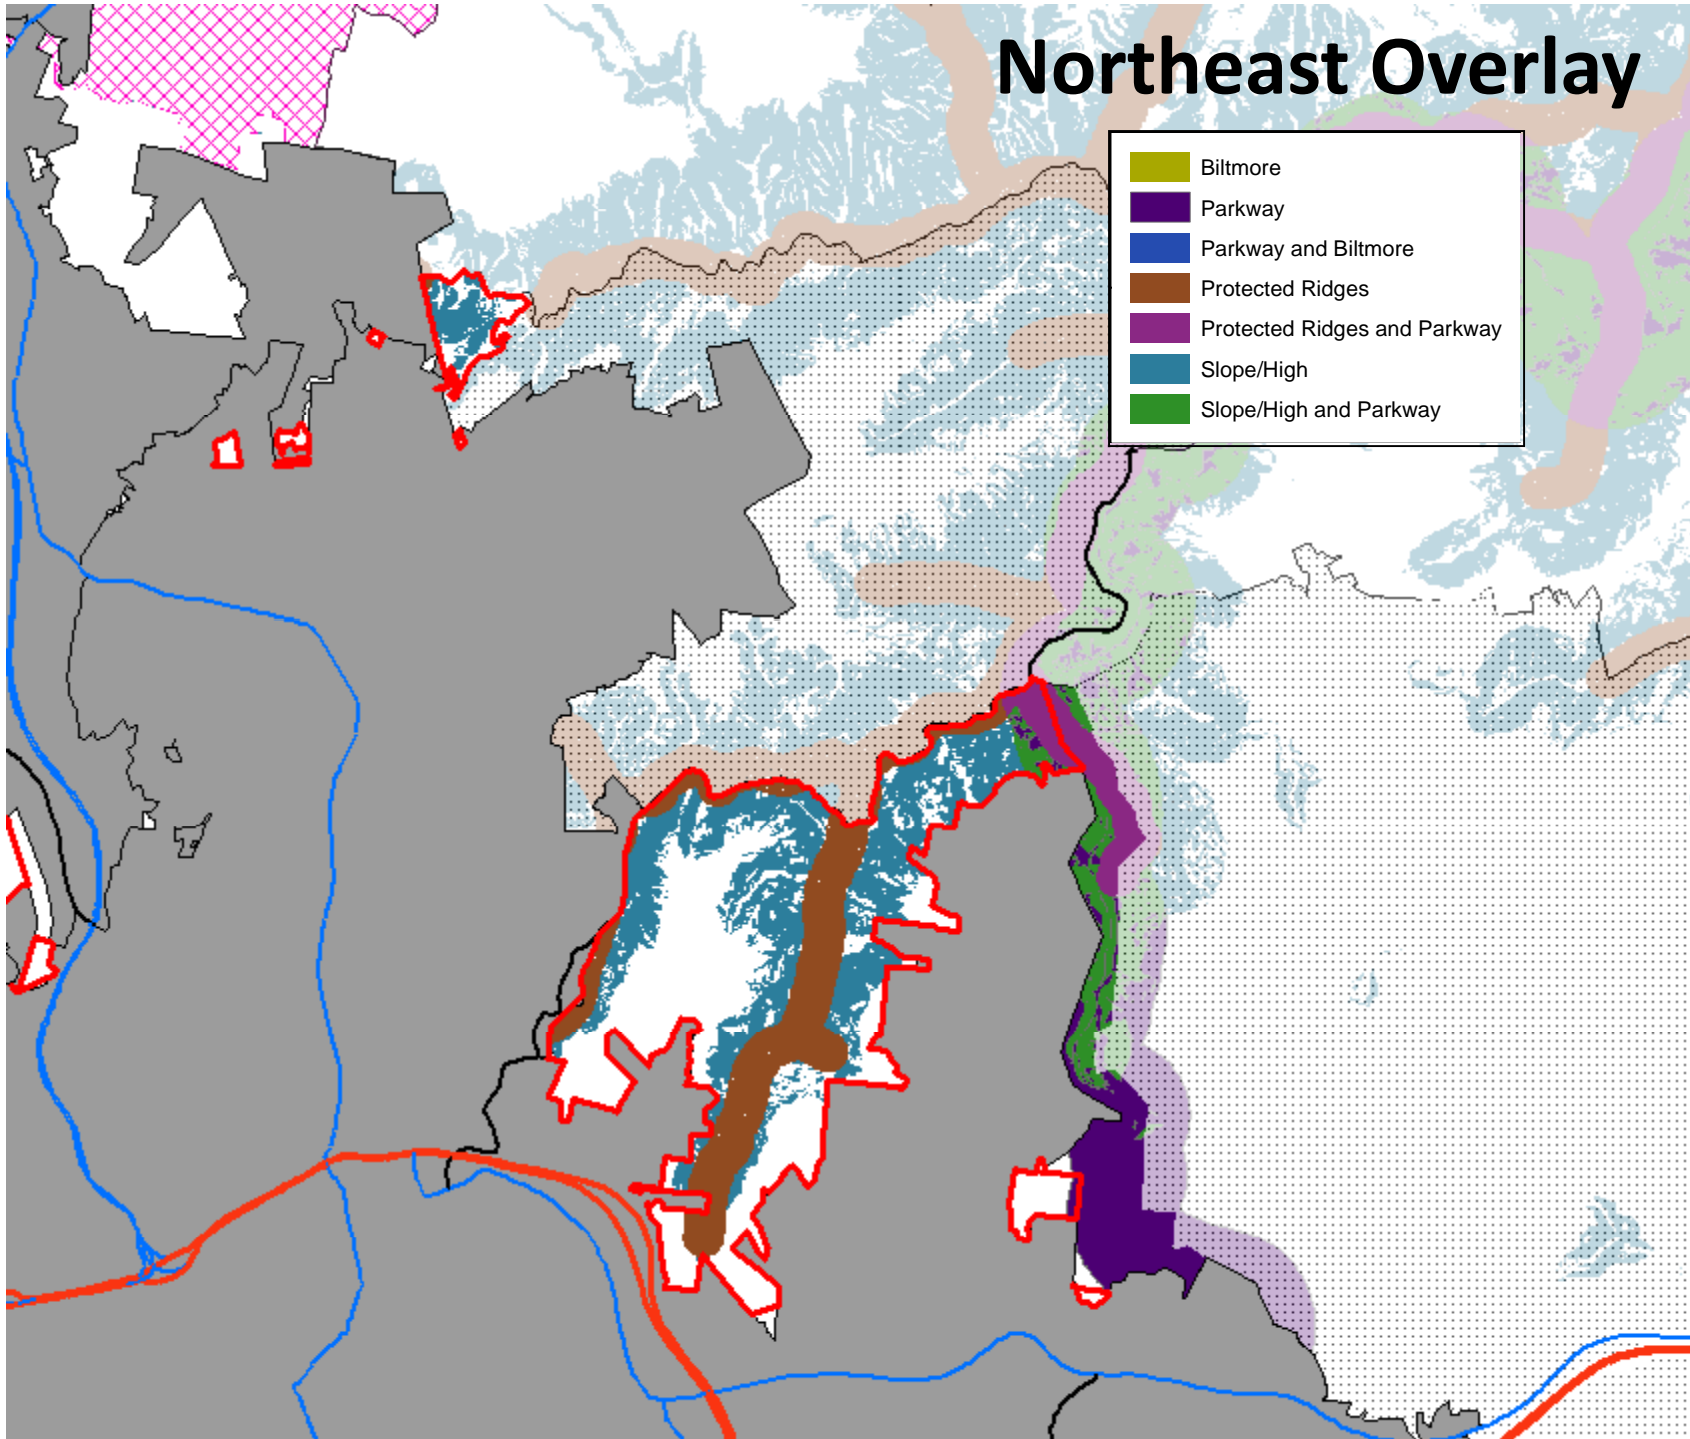

Northeast Zoning

	BDM
	CS
	EMP
	NS
	OU
	PS
	R-1
	R-2
	R-3
	R-LD

Southeast Zoning

Southwest Zoning

Northwest Zoning

Northeast Overlay

Southeast Overlay

**Proposed Amendments
to the Official Zoning Map
of Buncombe County, NC**

**Proposed Amendments
to the Official Zoning Map
of Buncombe County, NC**