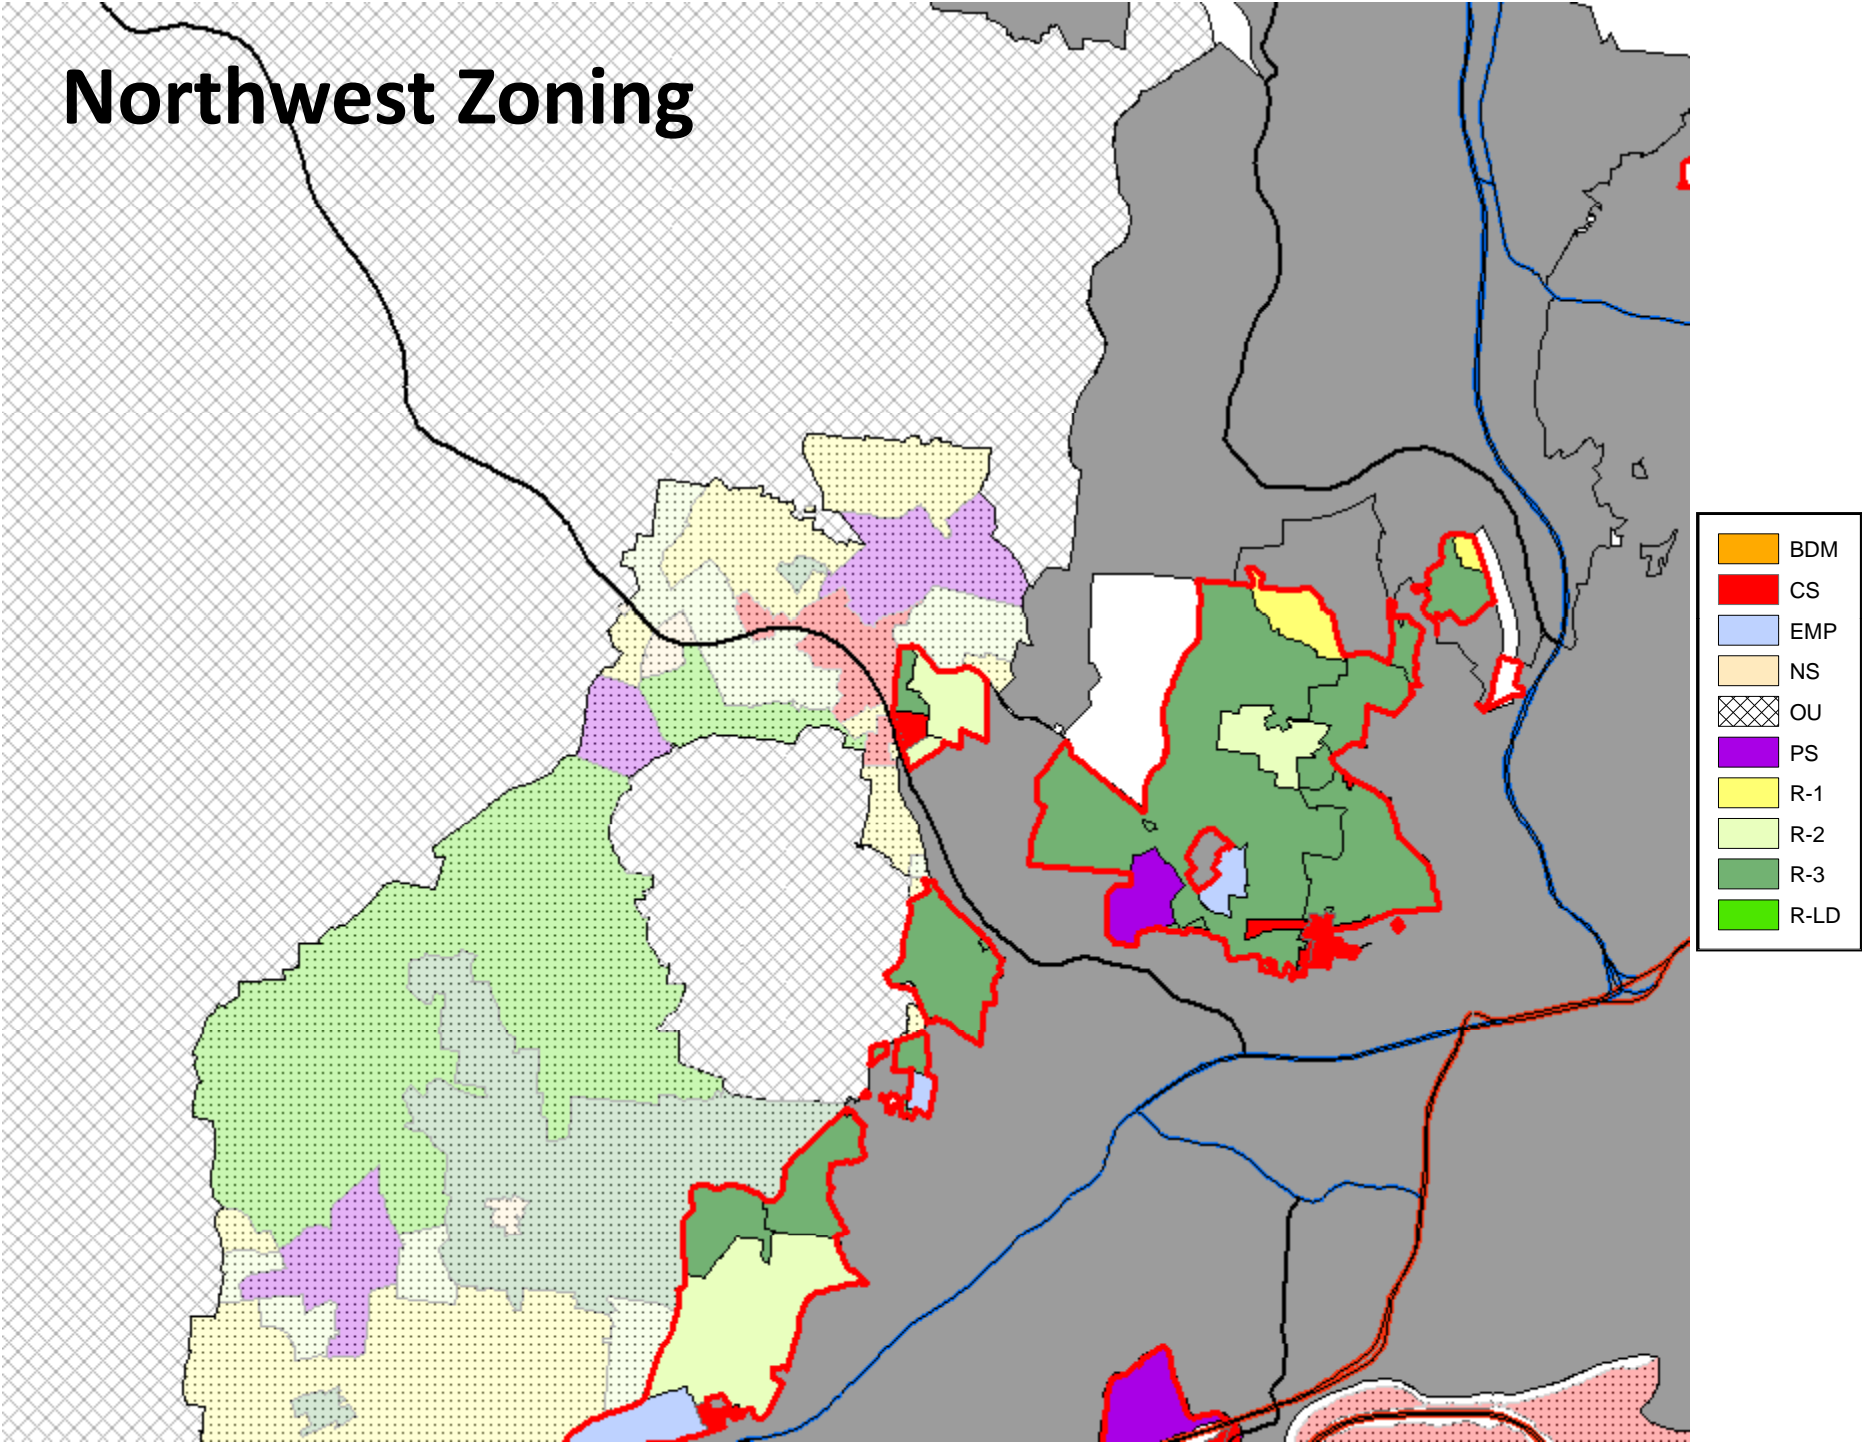

Northeast Zoning

	BDM
	CS
	EMP
	NS
	OU
	PS
	R-1
	R-2
	R-3
	R-LD

Southeast Zoning

Southwest Zoning

Northwest Zoning

Northeast Overlay

Southeast Overlay

**Proposed Amendments
to the Official Zoning Map
of Buncombe County, NC**

**Proposed Amendments
to the Official Zoning Map
of Buncombe County, NC**