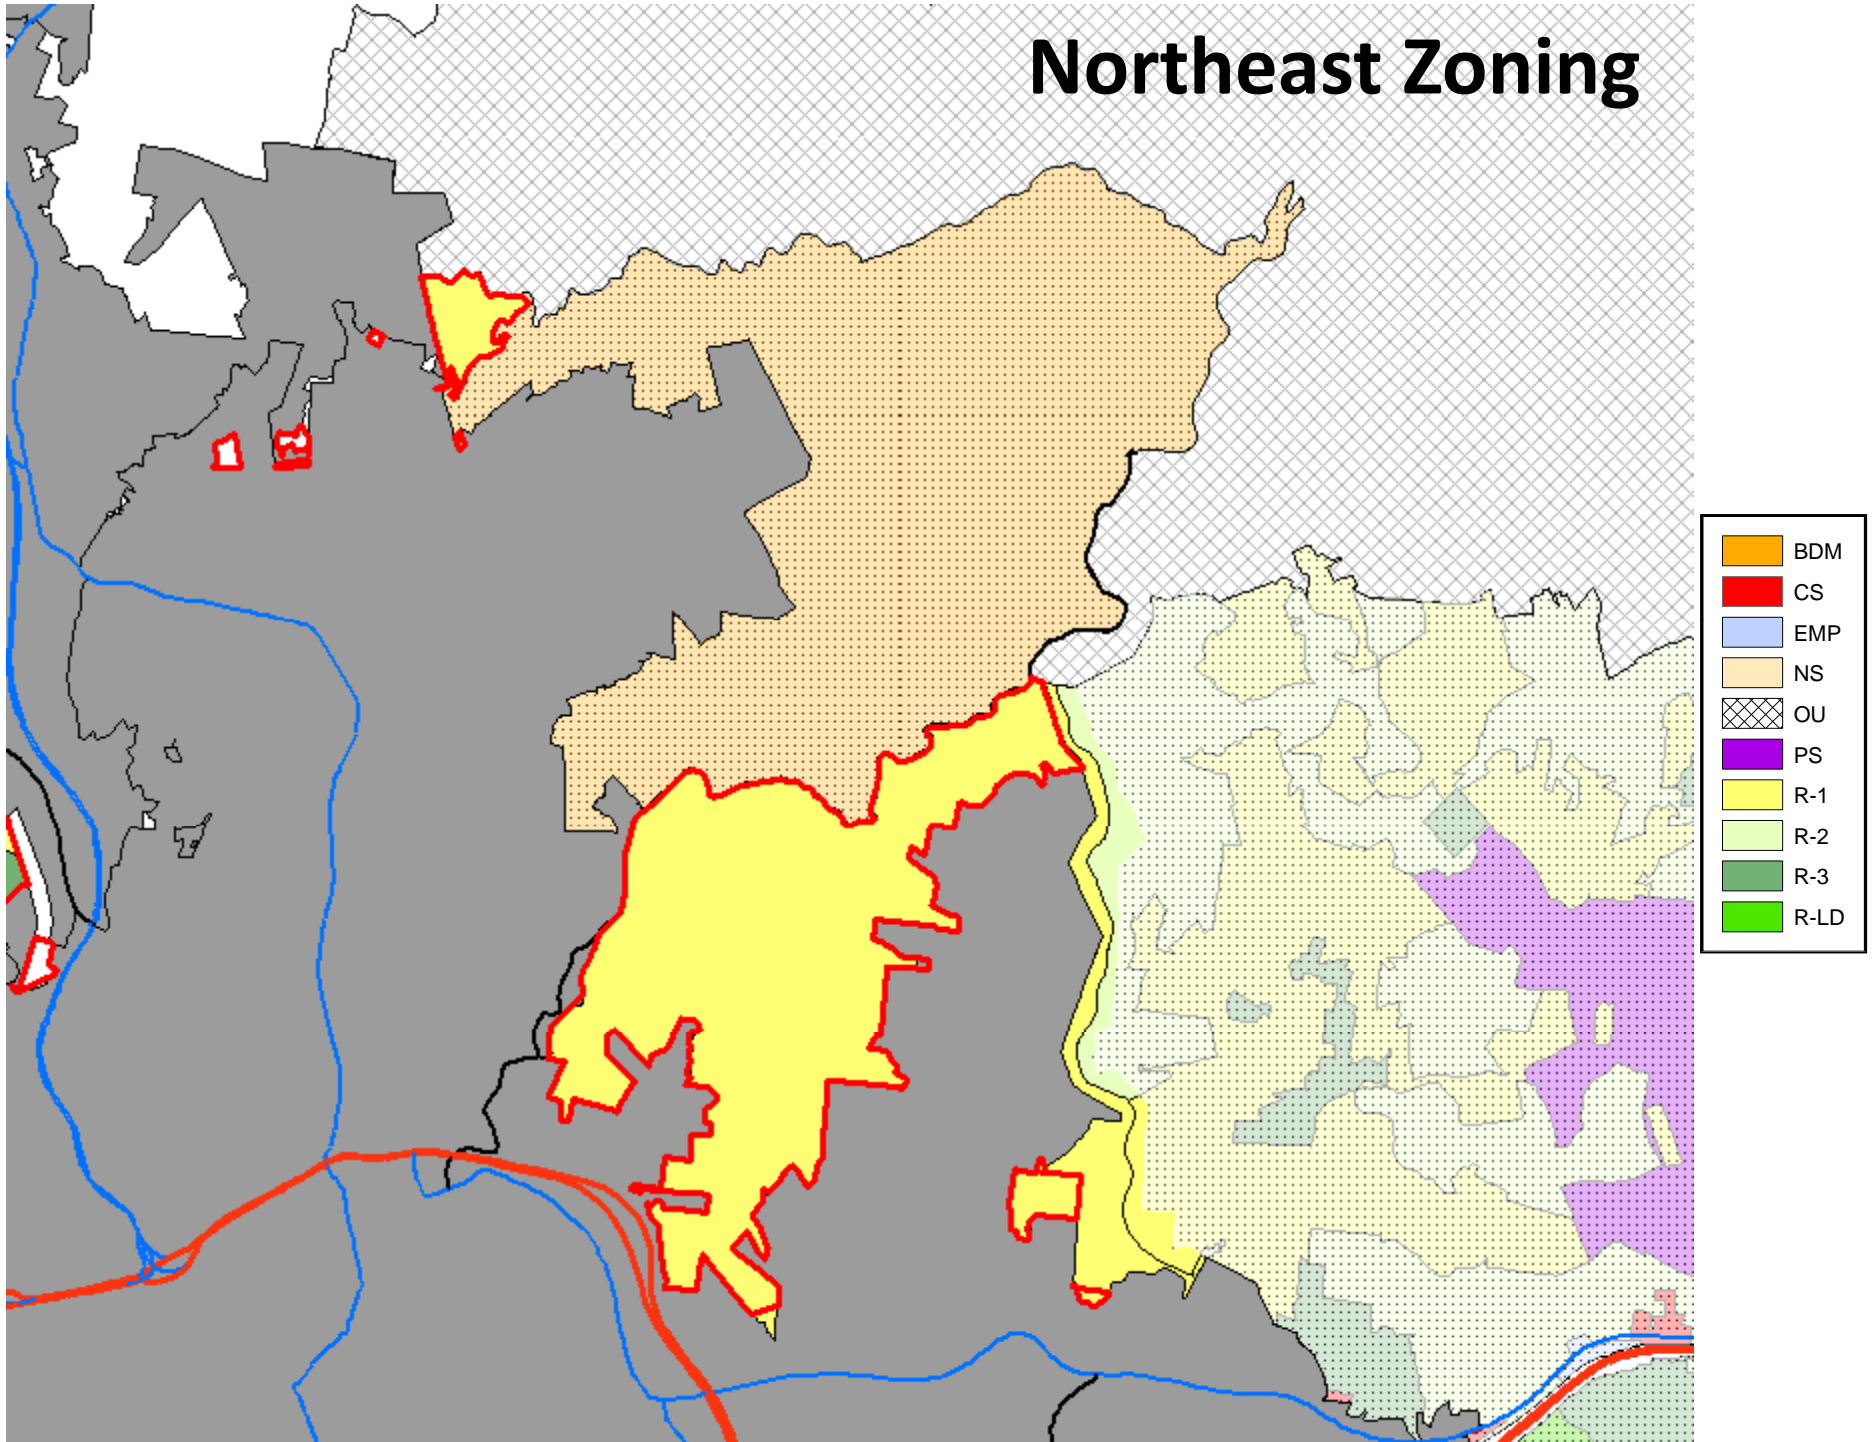

Northeast Zoning

	BDM
	CS
	EMP
	NS
	OU
	PS
	R-1
	R-2
	R-3
	R-LD

Southeast Zoning

Southwest Zoning

Northwest Zoning

Northeast Overlay

Southeast Overlay

**Proposed Amendments
to the Official Zoning Map
of Buncombe County, NC**

**Proposed Amendments
to the Official Zoning Map
of Buncombe County, NC**