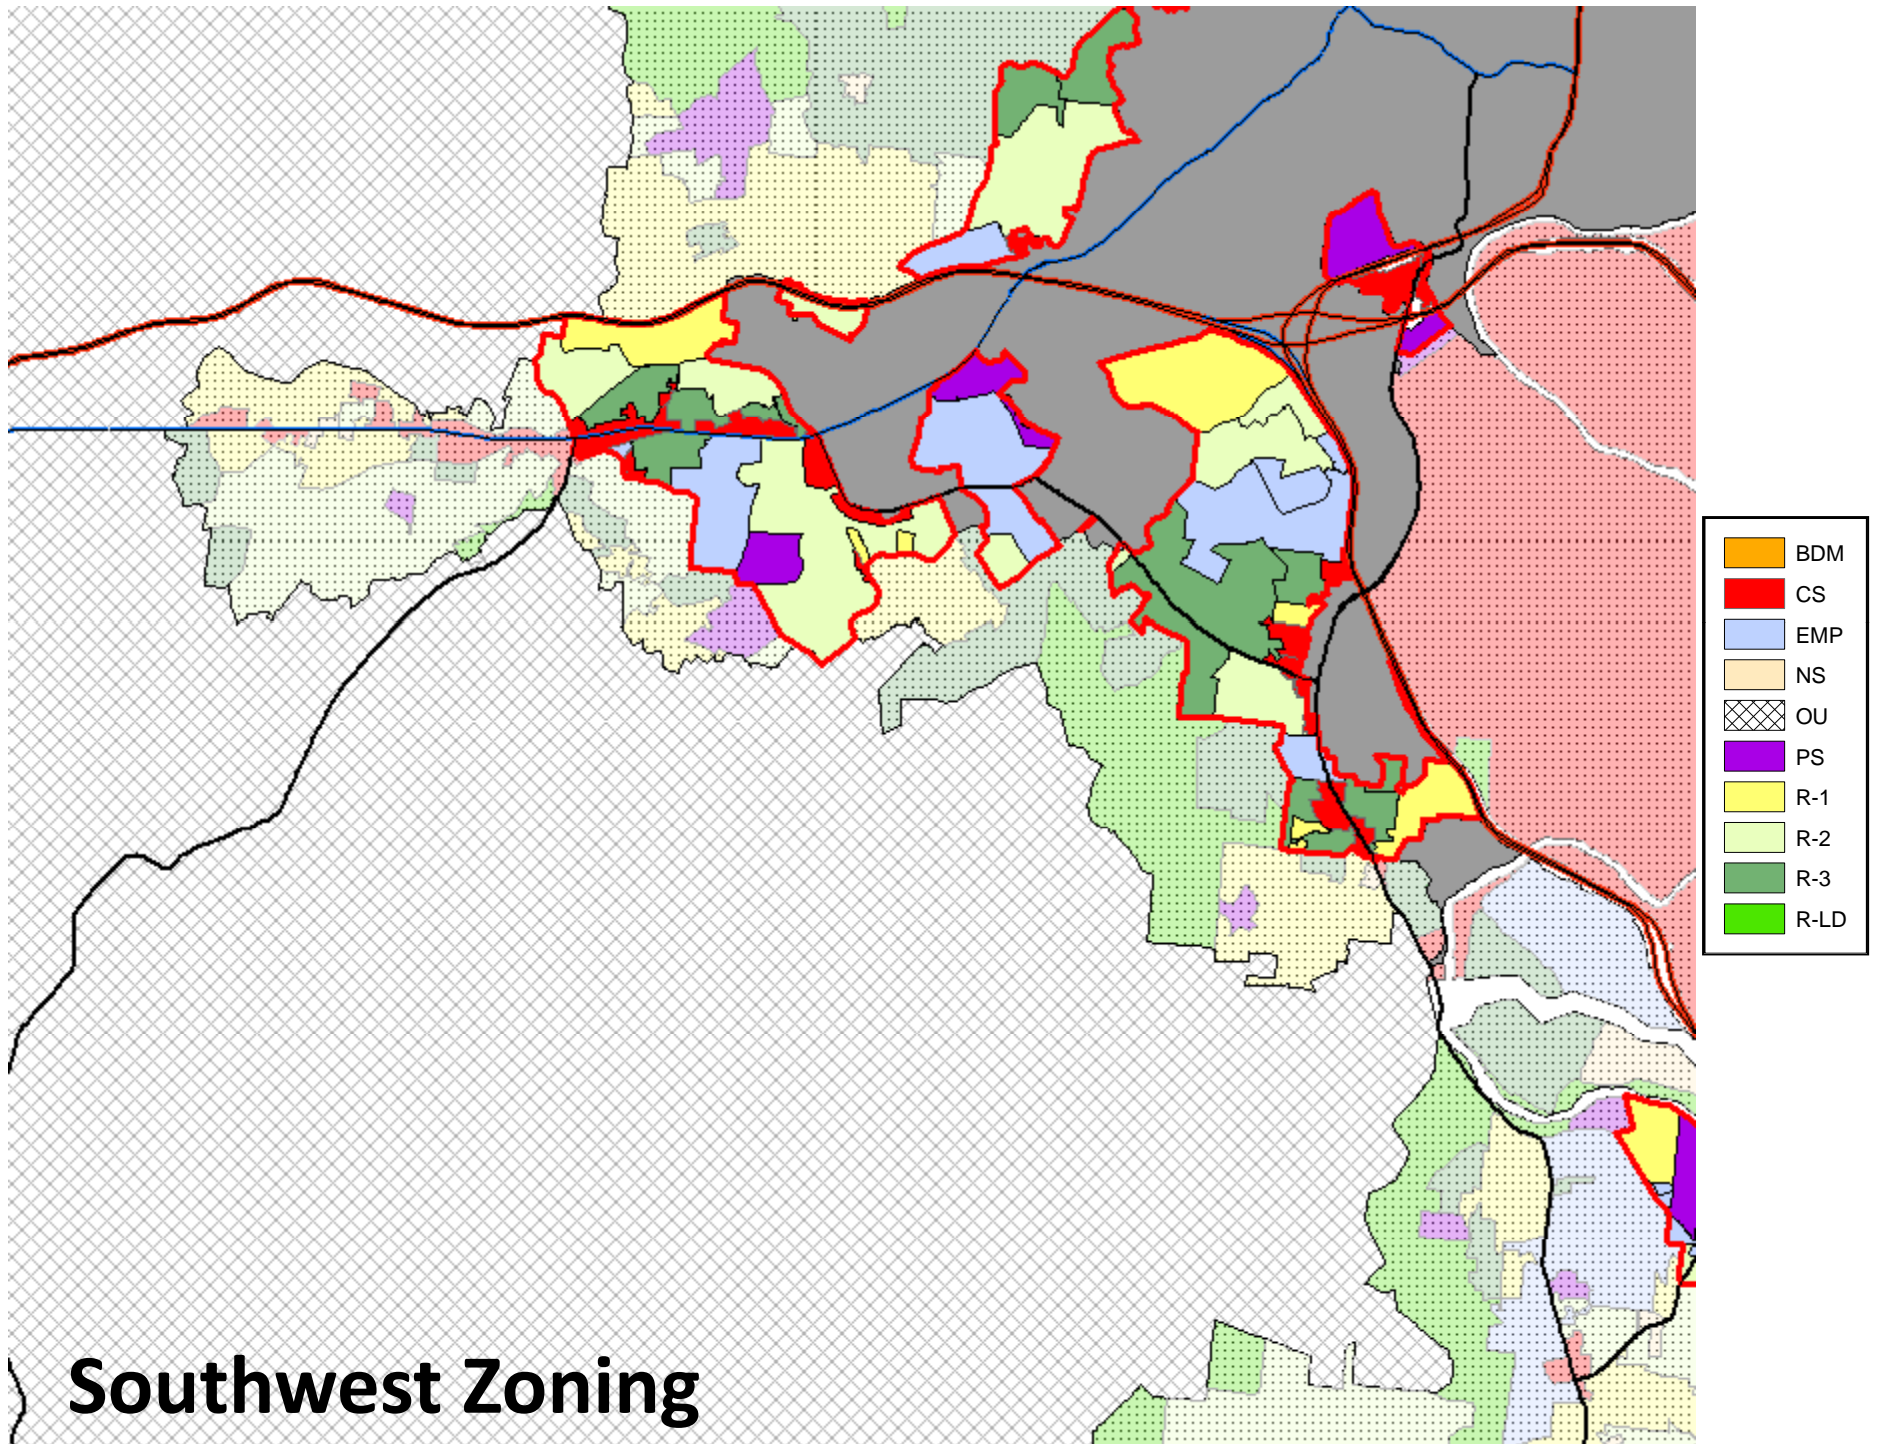

Northeast Zoning

	BDM
	CS
	EMP
	NS
	OU
	PS
	R-1
	R-2
	R-3
	R-LD

Southeast Zoning

Southwest Zoning

Northwest Zoning

Northeast Overlay

Southeast Overlay

**Proposed Amendments
to the Official Zoning Map
of Buncombe County, NC**

**Proposed Amendments
to the Official Zoning Map
of Buncombe County, NC**