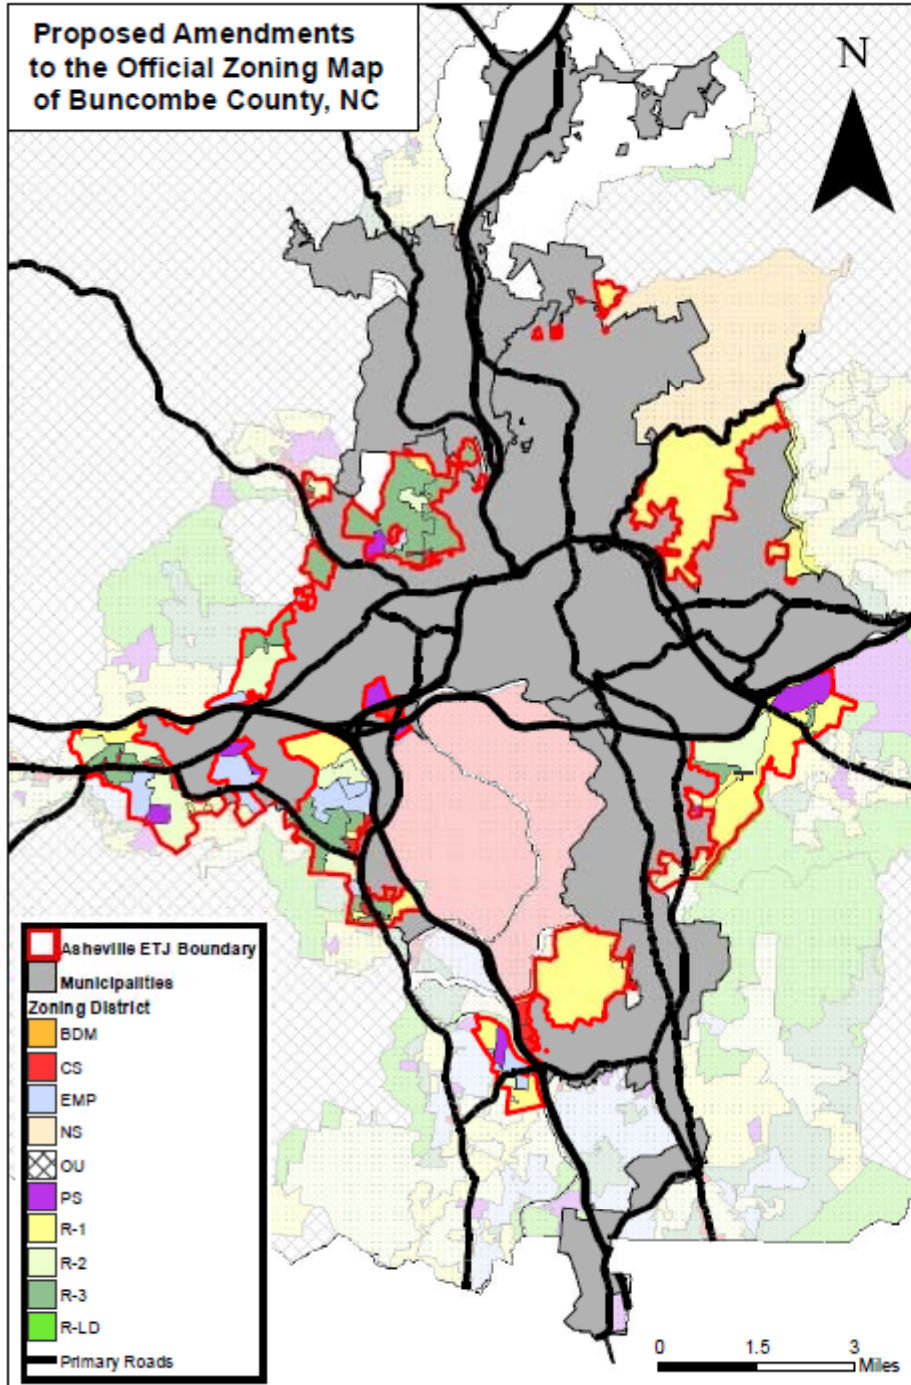

Northeast Zoning

	BDM
	CS
	EMP
	NS
	OU
	PS
	R-1
	R-2
	R-3
	R-LD

Southeast Zoning

Southwest Zoning

Northwest Zoning

Northeast Overlay

Southeast Overlay

**Proposed Amendments
to the Official Zoning Map
of Buncombe County, NC**

**Proposed Amendments
to the Official Zoning Map
of Buncombe County, NC**