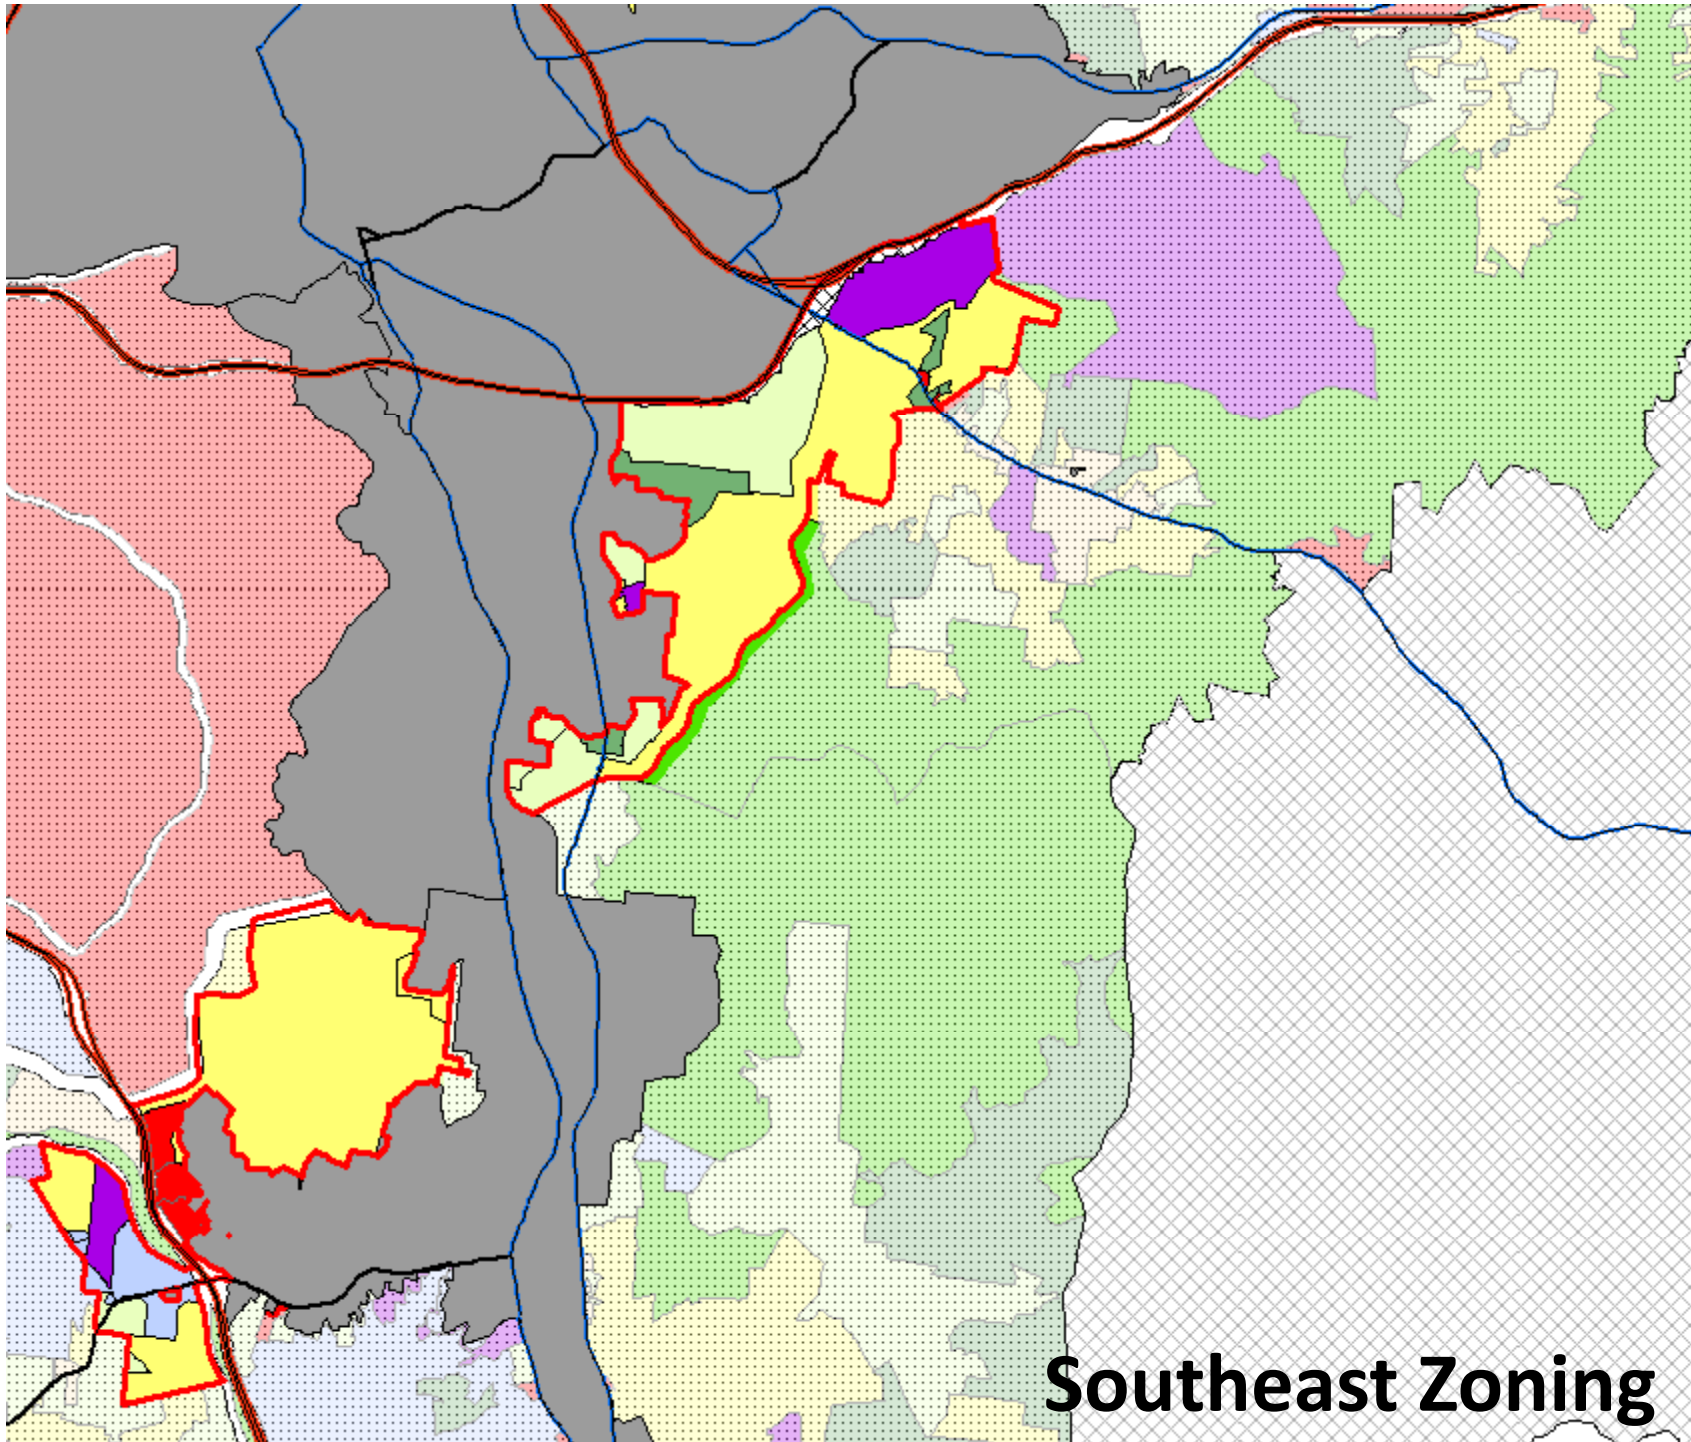

Northeast Zoning

	BDM
	CS
	EMP
	NS
	OU
	PS
	R-1
	R-2
	R-3
	R-LD

Southeast Zoning

Southwest Zoning

Northwest Zoning

Northeast Overlay

Southeast Overlay

**Proposed Amendments
to the Official Zoning Map
of Buncombe County, NC**

**Proposed Amendments
to the Official Zoning Map
of Buncombe County, NC**