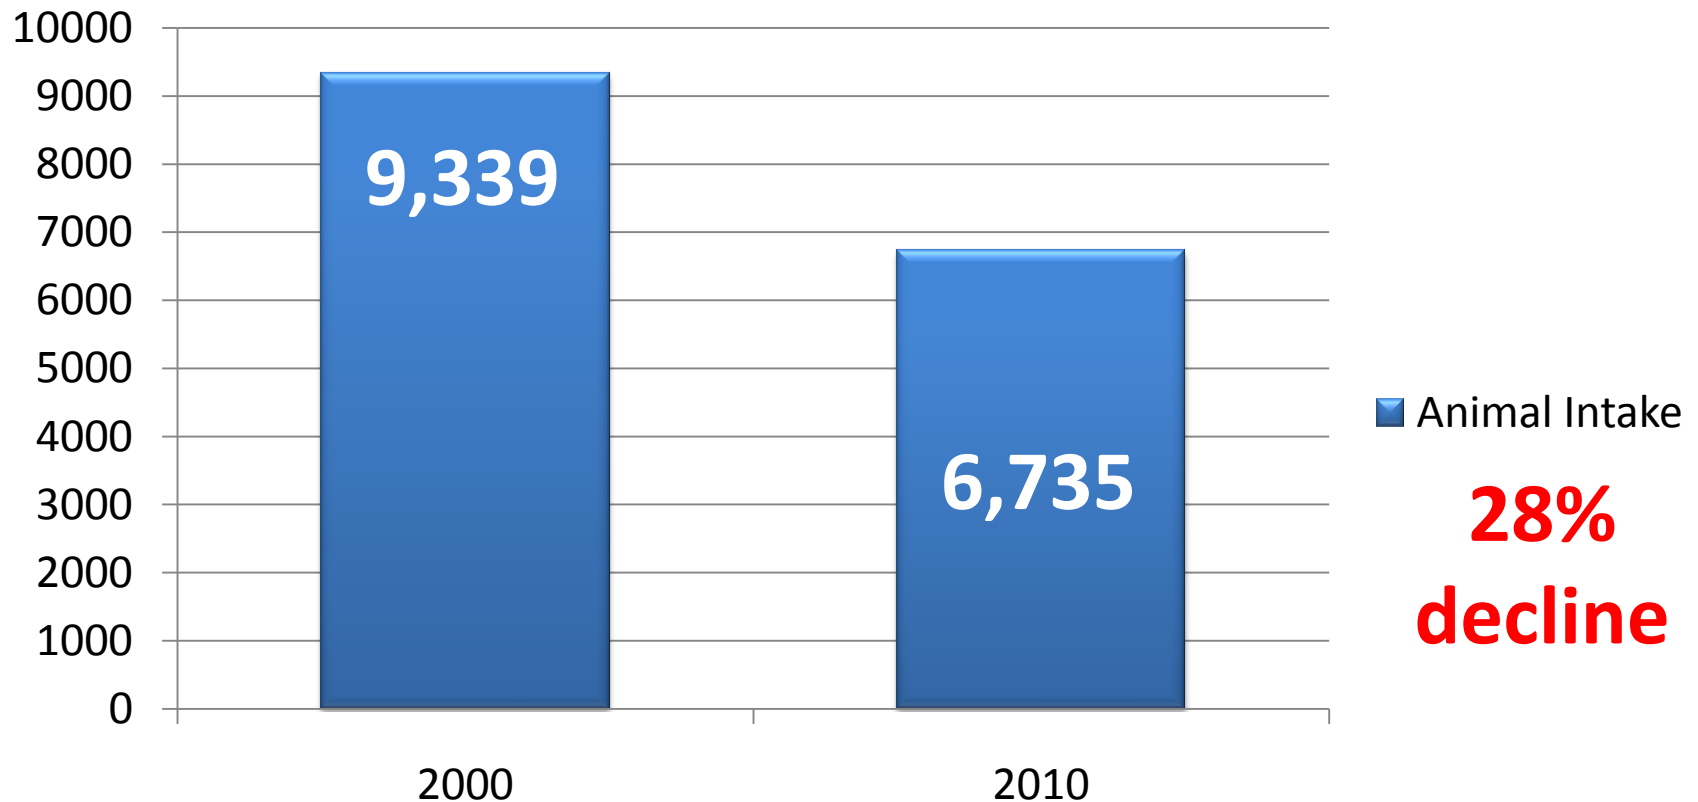

+ Animal Coalition of Buncombe County

- 1994
 - 85 animals per 1,000 people
- 2010
 - 22 animals per 1,000 people

+ Animal Coalition of Buncombe County

• Decade of Milestones

2004

- Buncombe County enacts mandatory S/N ordinance