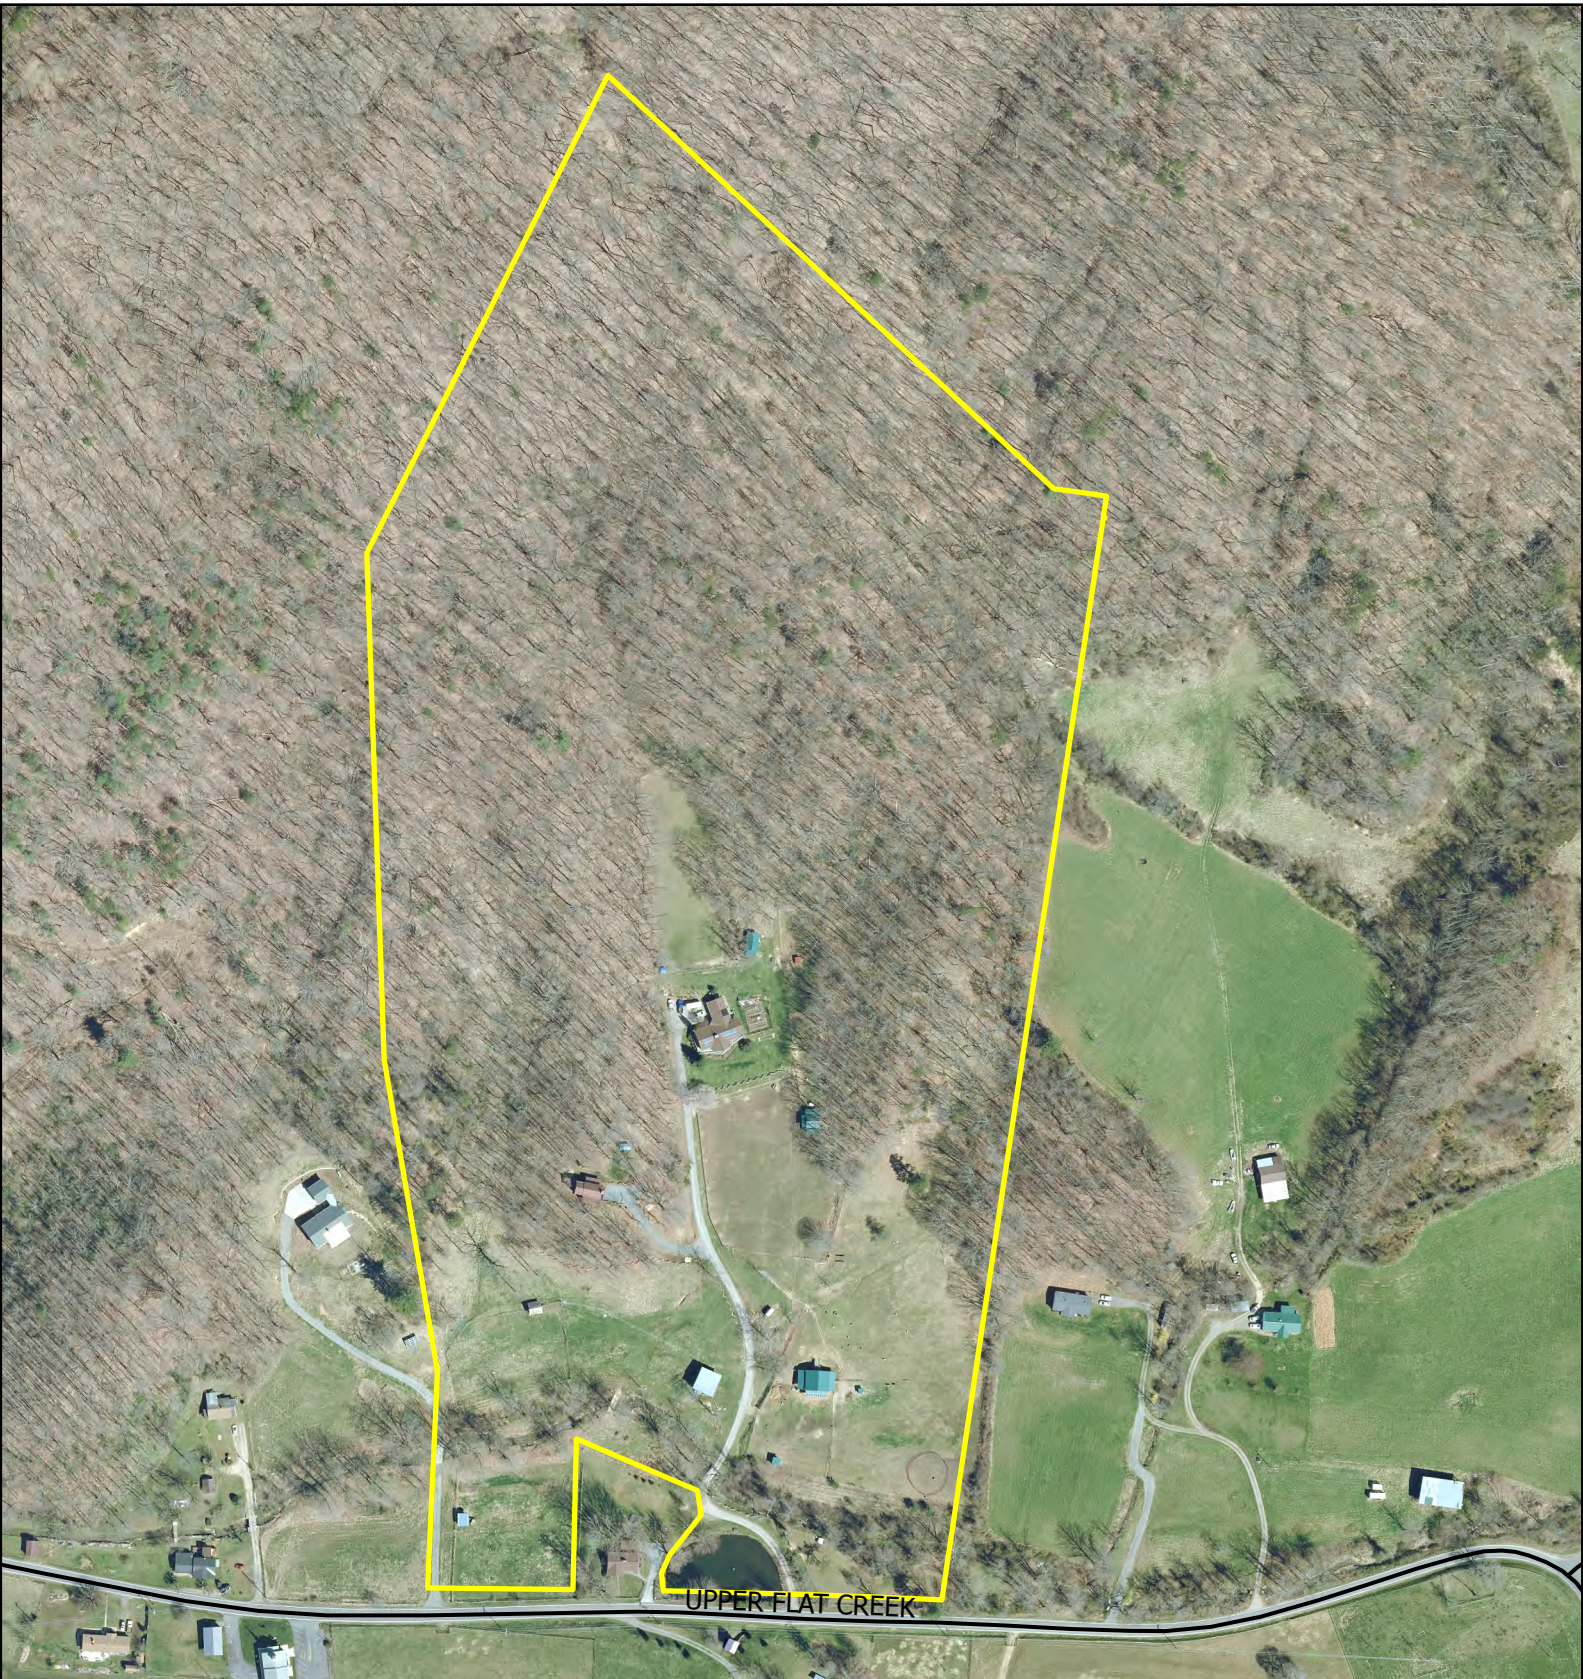

Slocumb Farm CE - Overview Map

0 200 400 800 Feet

 Easement Area, +/-122 acres

Map created by
BCSWCD staff
June 2023

UPPER FLAT CREEK

Hobby Knob Farm CE - Overview Map

 Easement Area, +/- 37 acres

Map created by
BCSWCD staff
June 2023

Shady Place Farm CE - Overview Map

0 250 500 1,000 Feet

 Easement Area +/- 170 acres

Map created by
BCSWCD staff
June 2023

Okoboji Farm CE - Overview Map

 Easement Area, +/- 47 acres

Map created by
BCSWCD staff
June 2023