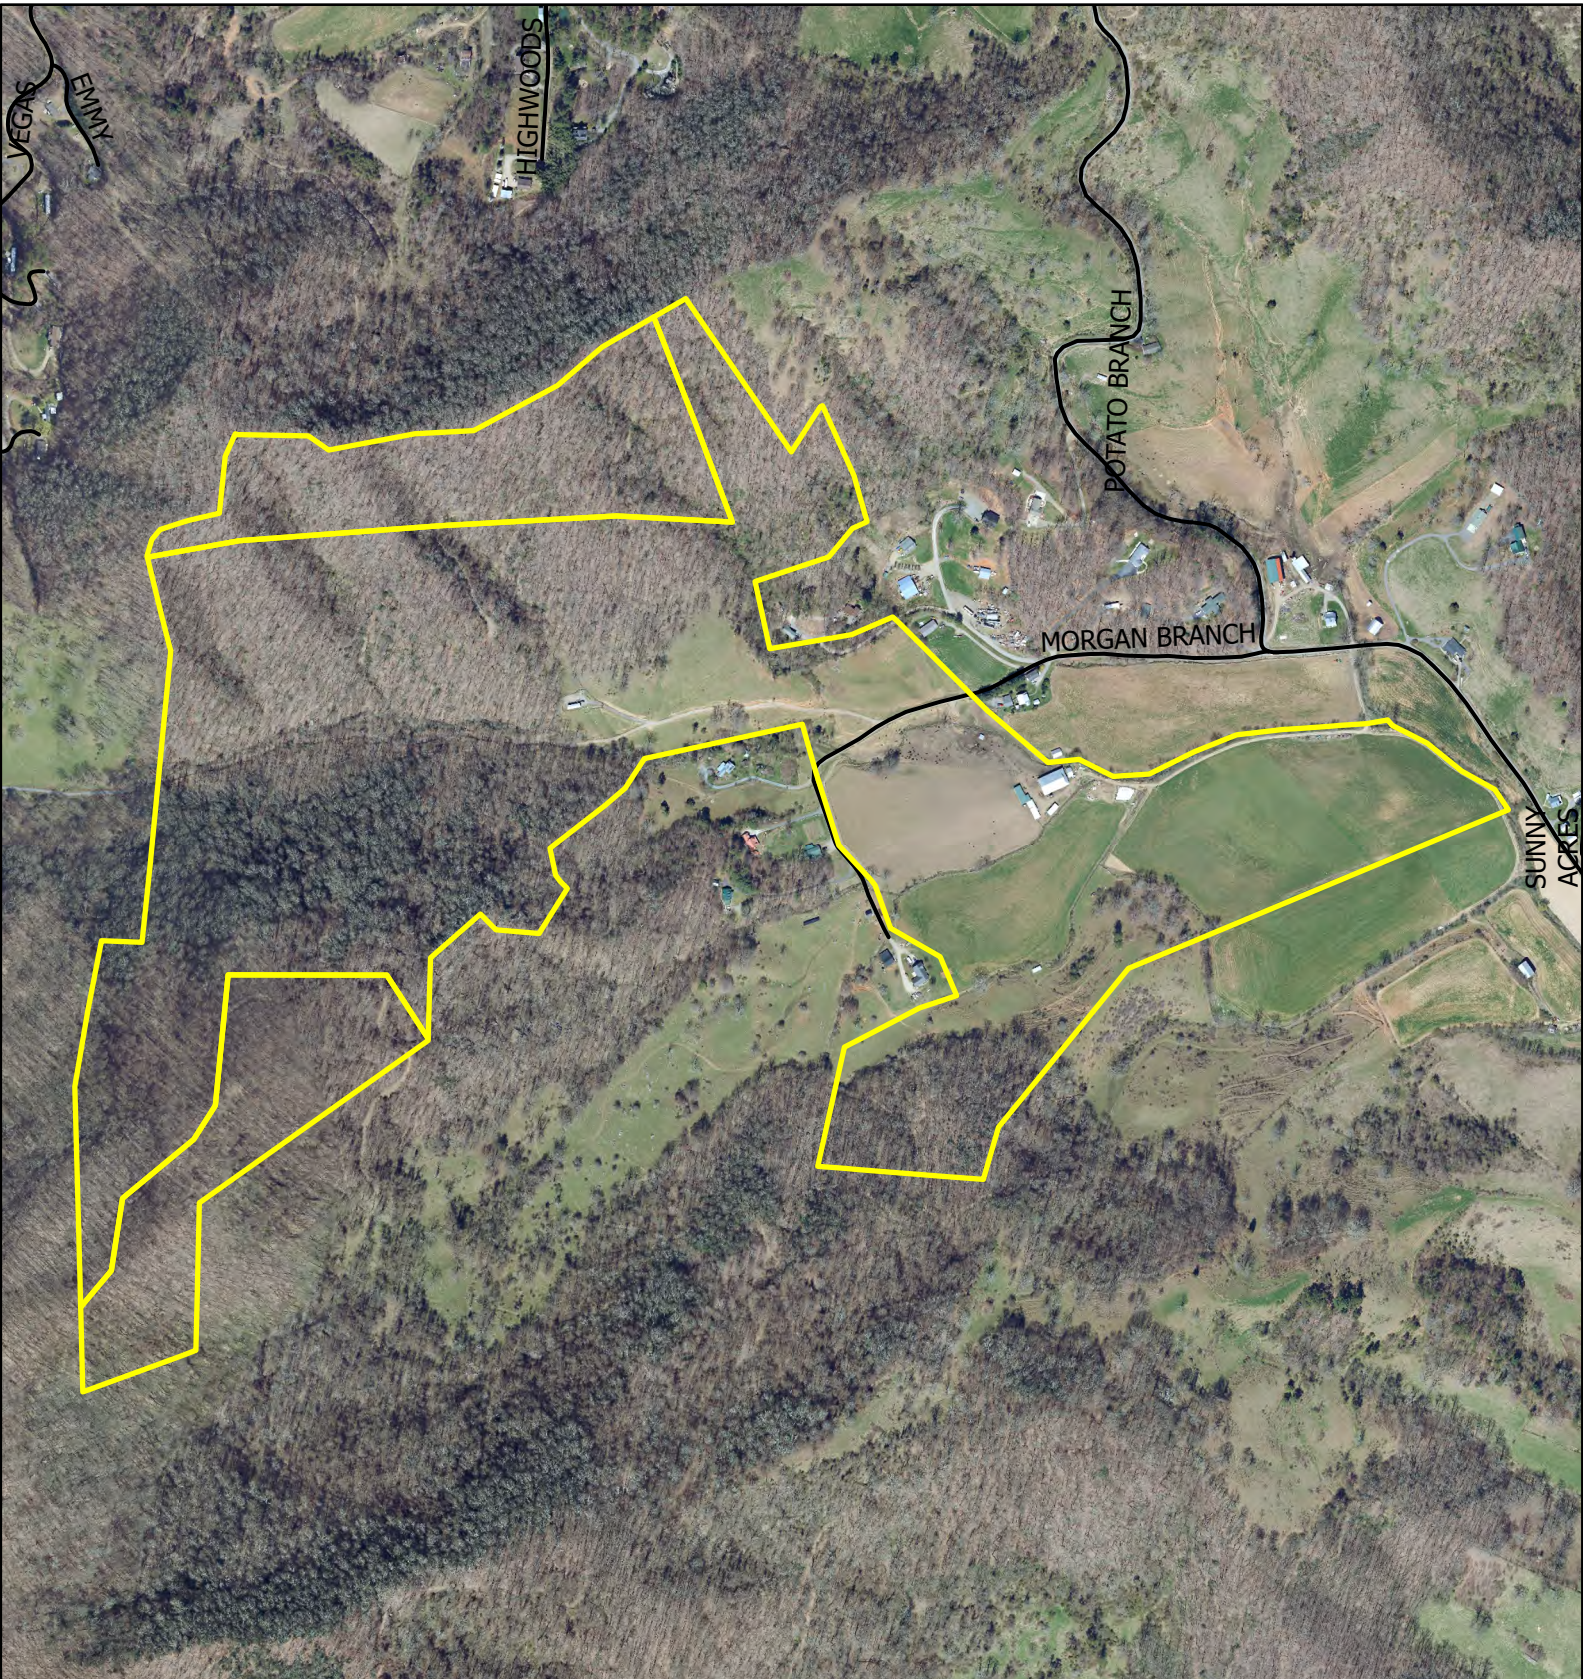

Slocumb Farm CE - Overview Map

0 200 400 800 Feet

 Easement Area, +/-122 acres

Map created by
BCSWCD staff
June 2023

UPPER FLAT CREEK

Hobby Knob Farm CE - Overview Map

 Easement Area, +/- 37 acres

Map created by
BCSWCD staff
June 2023

Shady Place Farm CE - Overview Map

0 250 500 1,000 Feet

 Easement Area +/- 170 acres

Map created by
BCSWCD staff
June 2023

Okoboji Farm CE - Overview Map

 Easement Area, +/- 47 acres

Map created by
BCSWCD staff
June 2023