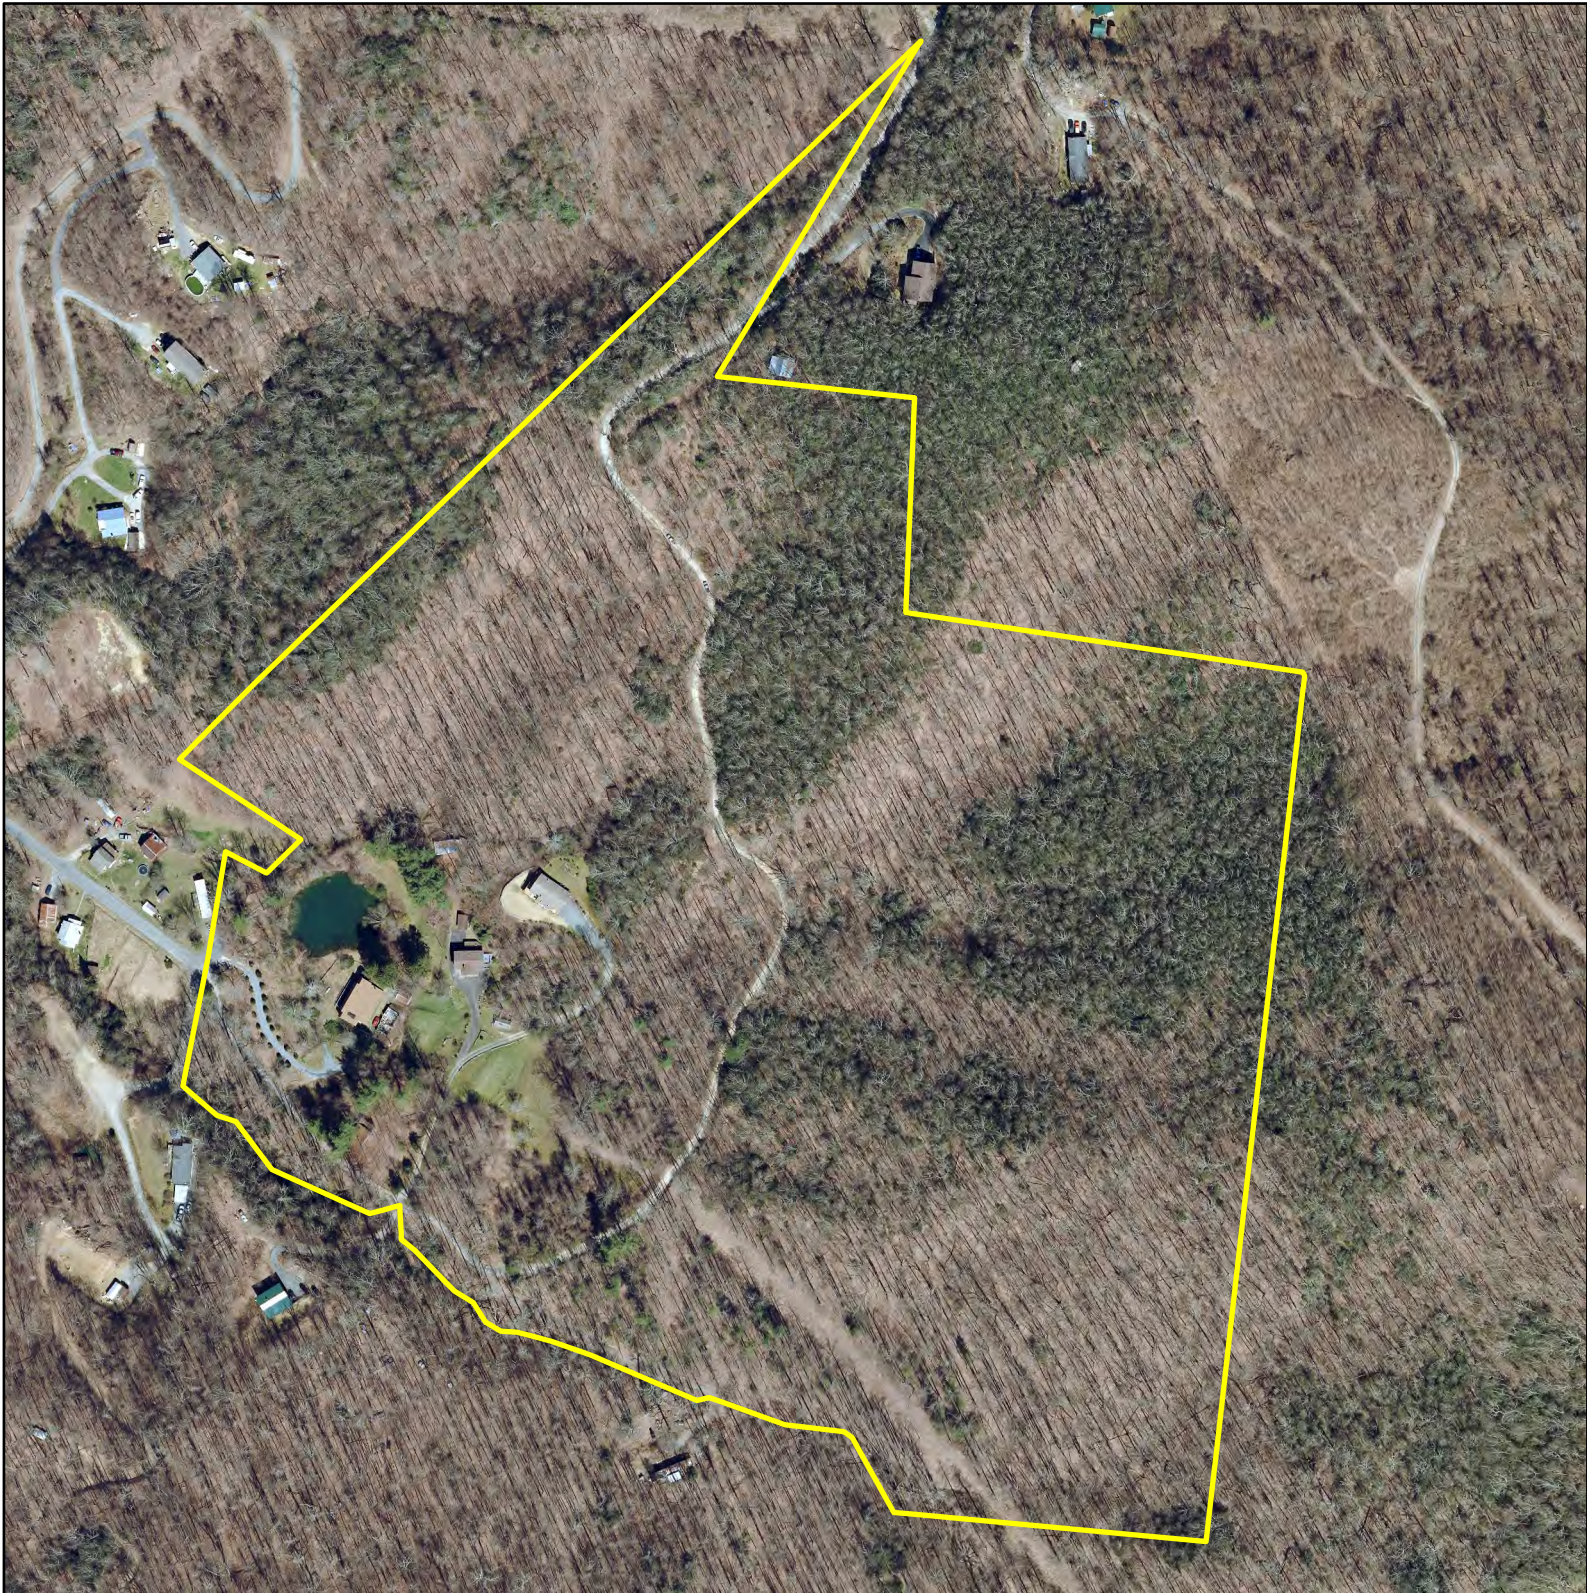

Tone Holler Farm Conservation Easement Map +/- 23 acres

 Easement Boundary

0 140 280 560 US Feet

Soden Farm Conservation Easement Map +/- 48 acres

 Easement Boundary

Lake Eden Preserve/Camp Rockmont Aerial Map

- Proposed Conservation Easement Area 336 acres (+/-)
- Lake Eden Preserve LLC - 539 acres (+/-)
- Stream Corridors
- DOT Roads
- Contour Lines

0 600 1,200 1,800 2,400 Feet

Map by SAHC, March 2023