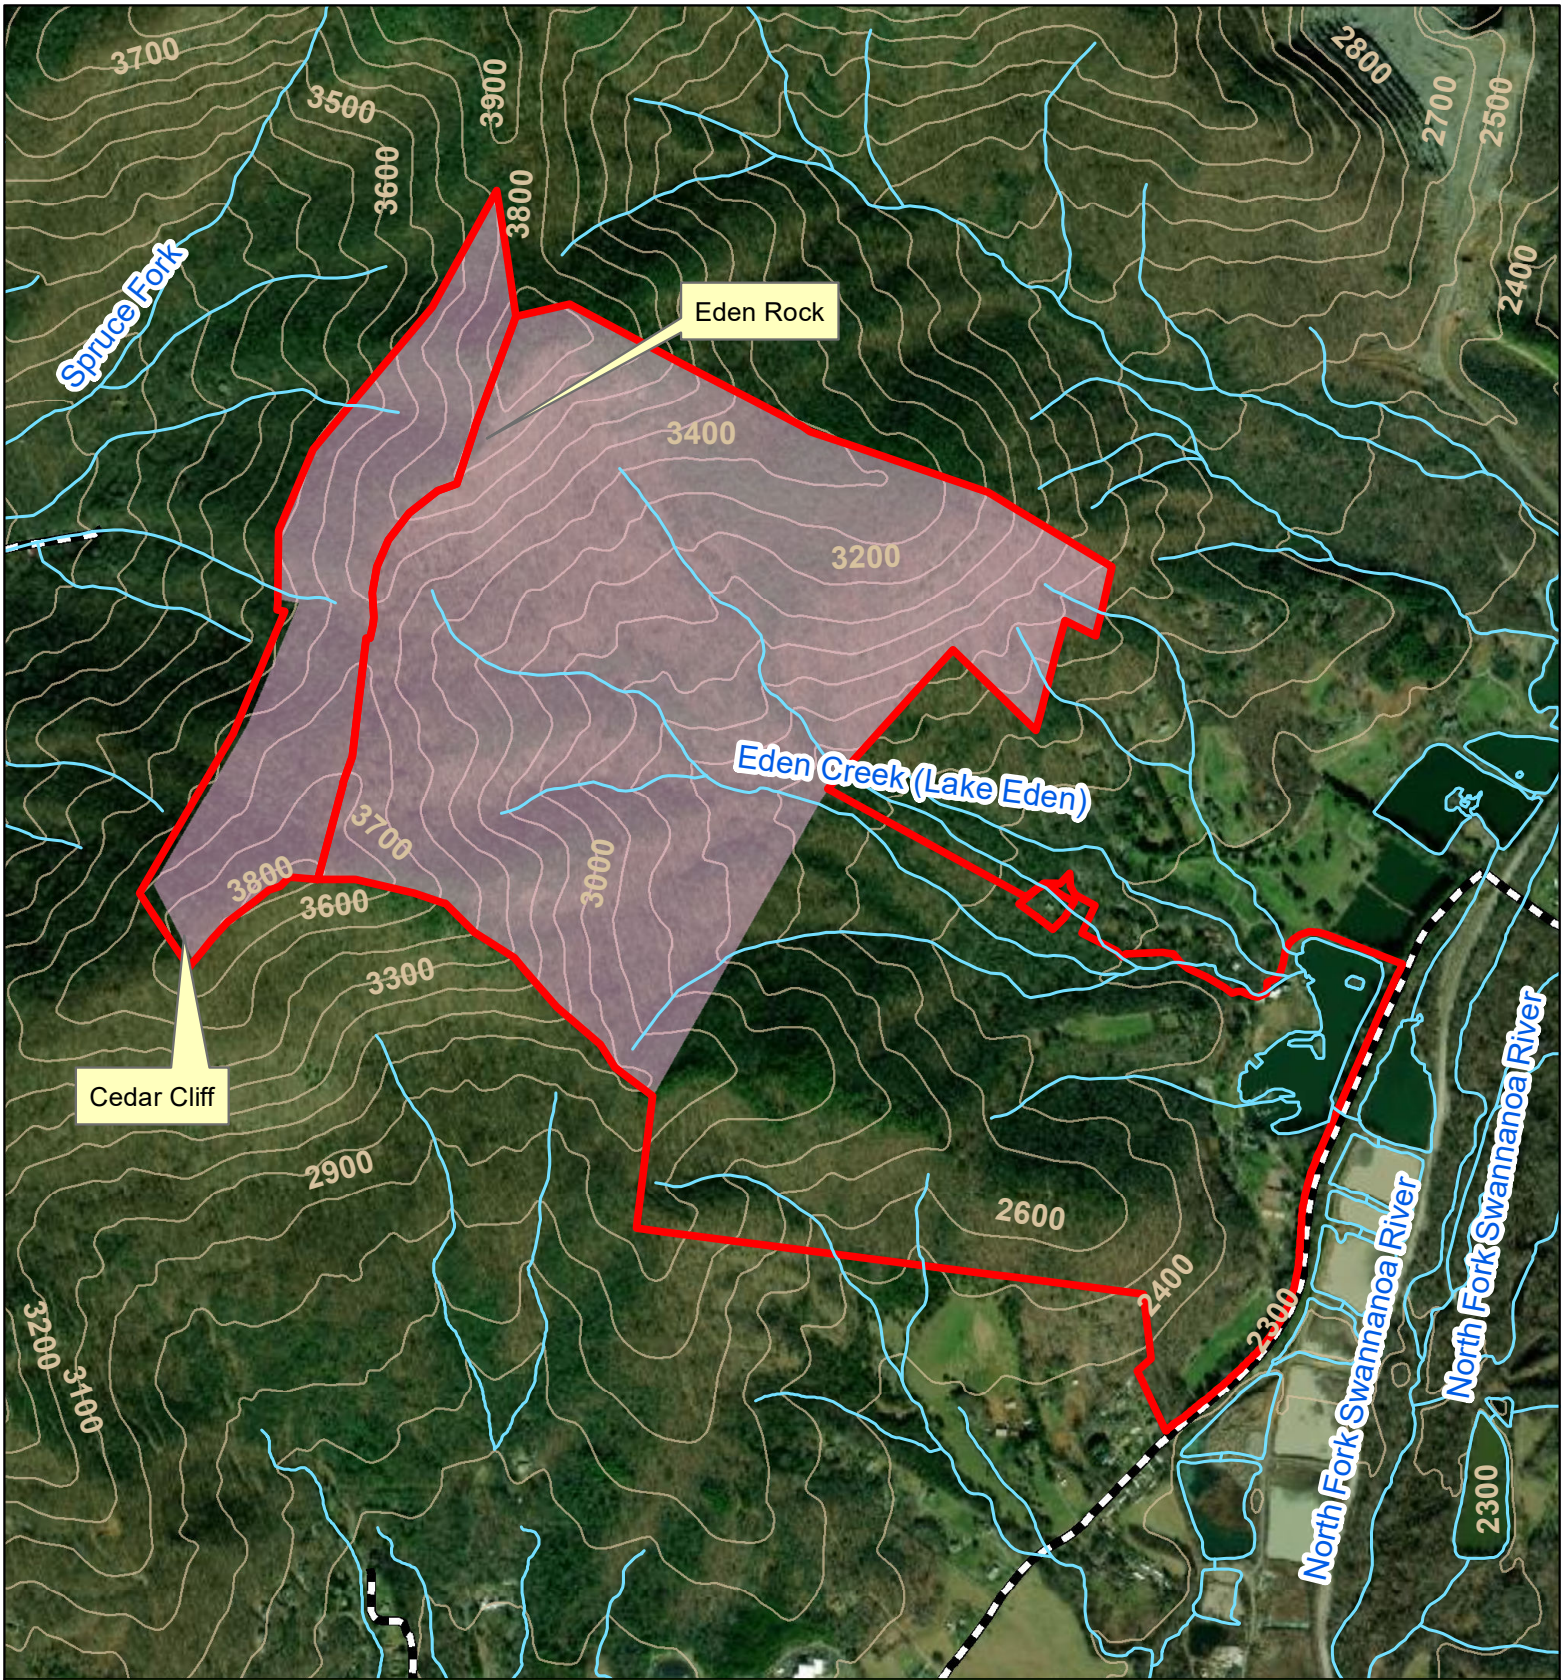

Tone Holler Farm Conservation Easement Map +/- 23 acres

 Easement Boundary

0 140 280 560 US Feet

Soden Farm Conservation Easement Map +/- 48 acres

 Easement Boundary

Lake Eden Preserve/Camp Rockmont Aerial Map

- Proposed Conservation Easement Area 336 acres (+/-)
- Lake Eden Preserve LLC - 539 acres (+/-)
- Stream Corridors
- DOT Roads
- Contour Lines

0 600 1,200 1,800 2,400 Feet

Map by SAHC, March 2023