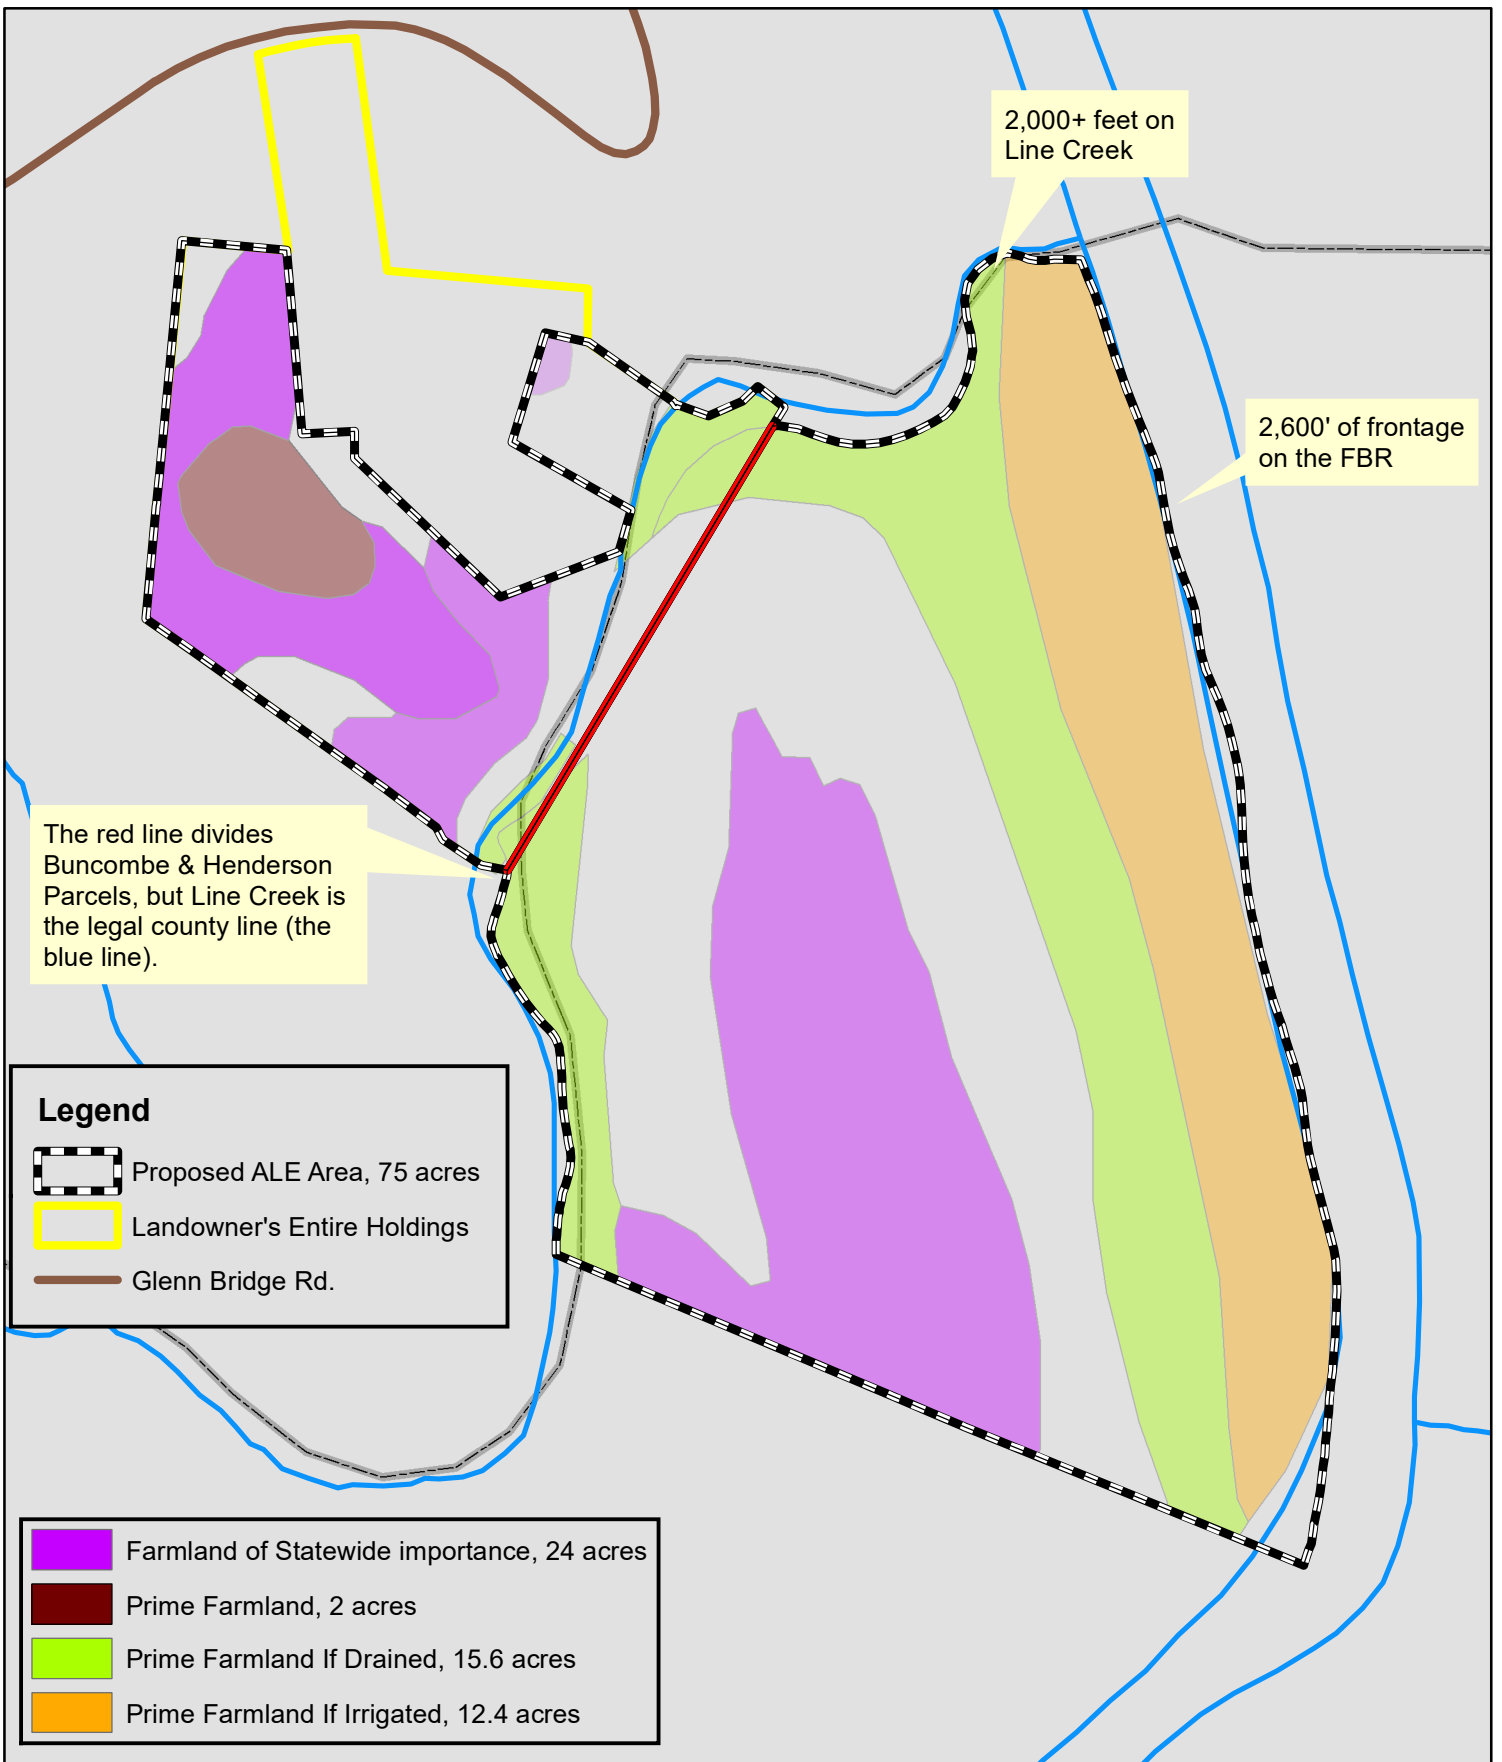

1 Brown Farm Regional Map

2 Brown Farm Land Use Map

2 Brown Farm Land Use Map

N

0 1,000 2,000 Feet

3 Brown Farm Soils Map

4 Brown Farm Proximity to Farmland

Legend
 Proposed ALE Area, 75 acres

Legend

-  Dedicated Nature Preserve
-  Registered Heritage Area
-  Conservation Easement
-  Other Protection
-  Federal Ownership
-  State Ownership
-  Local Government Ownership
-  Private

Airport

Mountain Horticultural Crops
 Research Station, NCSU

N

0 0.5 1 Miles

5 Brown Farm Proximity to Conserved Land

Brown Farm Conservation Easement Pasture Land

Brown Farm Conservation Easement Pasture Land