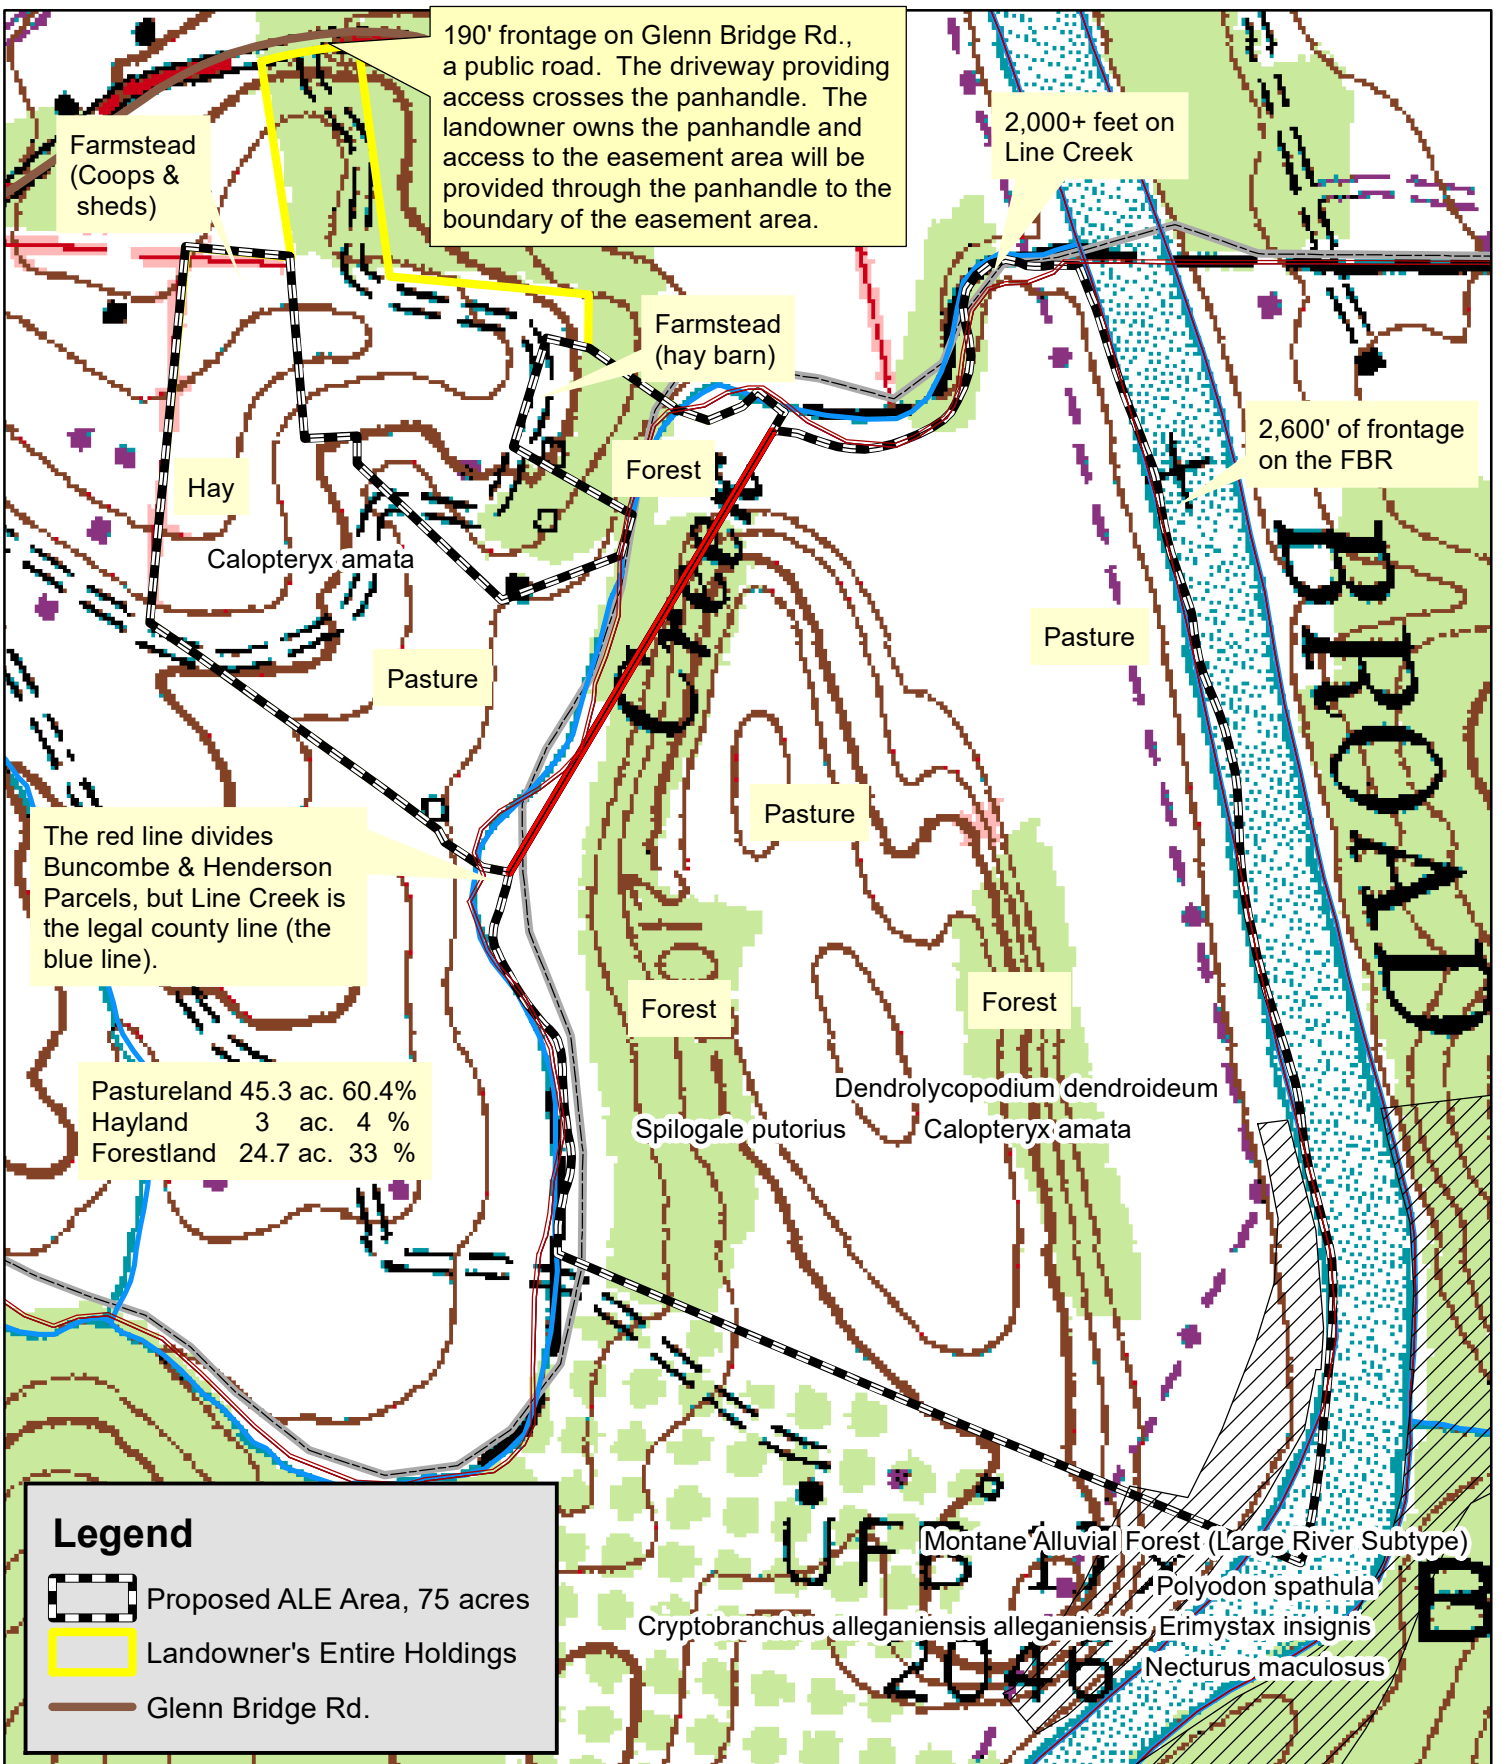

1 Brown Farm Regional Map

2 Brown Farm Land Use Map

2 Brown Farm Land Use Map

N

0 1,000 2,000 Feet

3 Brown Farm Soils Map

4 Brown Farm Proximity to Farmland

Legend
 Proposed ALE Area, 75 acres

N

0 0.5 1 Miles

5 Brown Farm Proximity to Conserved Land

Brown Farm Conservation Easement Pasture Land

Brown Farm Conservation Easement Pasture Land