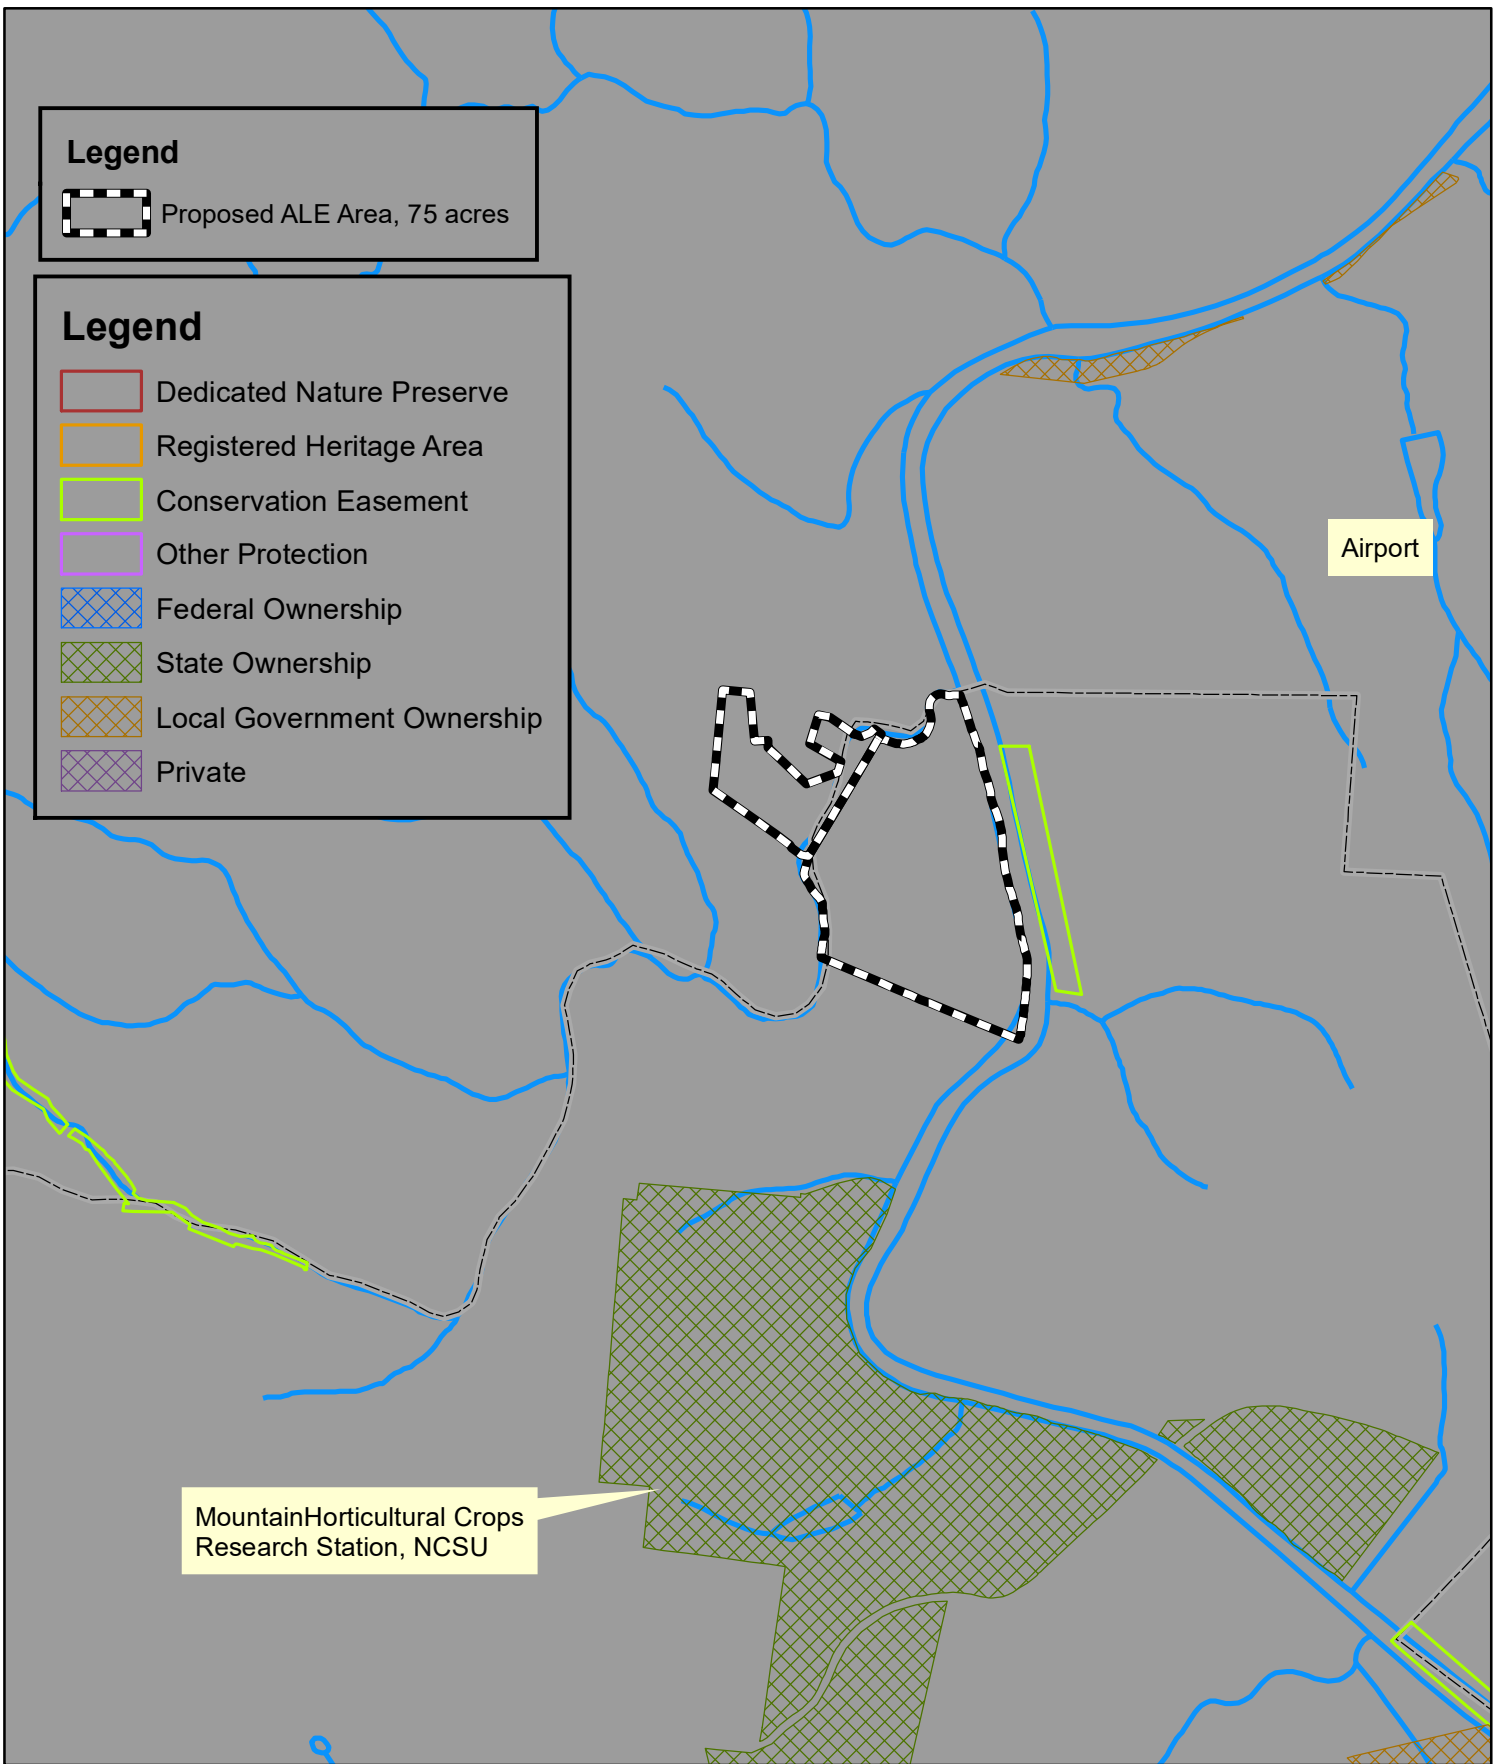

1 Brown Farm Regional Map

2 Brown Farm Land Use Map

2 Brown Farm Land Use Map

N

0 1,000 2,000 Feet

3 Brown Farm Soils Map

4 Brown Farm Proximity to Farmland

Legend
 Proposed ALE Area, 75 acres

Legend

-  Dedicated Nature Preserve
-  Registered Heritage Area
-  Conservation Easement
-  Other Protection
-  Federal Ownership
-  State Ownership
-  Local Government Ownership
-  Private

Airport

Mountain Horticultural Crops
 Research Station, NCSU

N

0 0.5 1 Miles

5 Brown Farm Proximity to Conserved Land

Brown Farm Conservation Easement Pasture Land

Brown Farm Conservation Easement Pasture Land