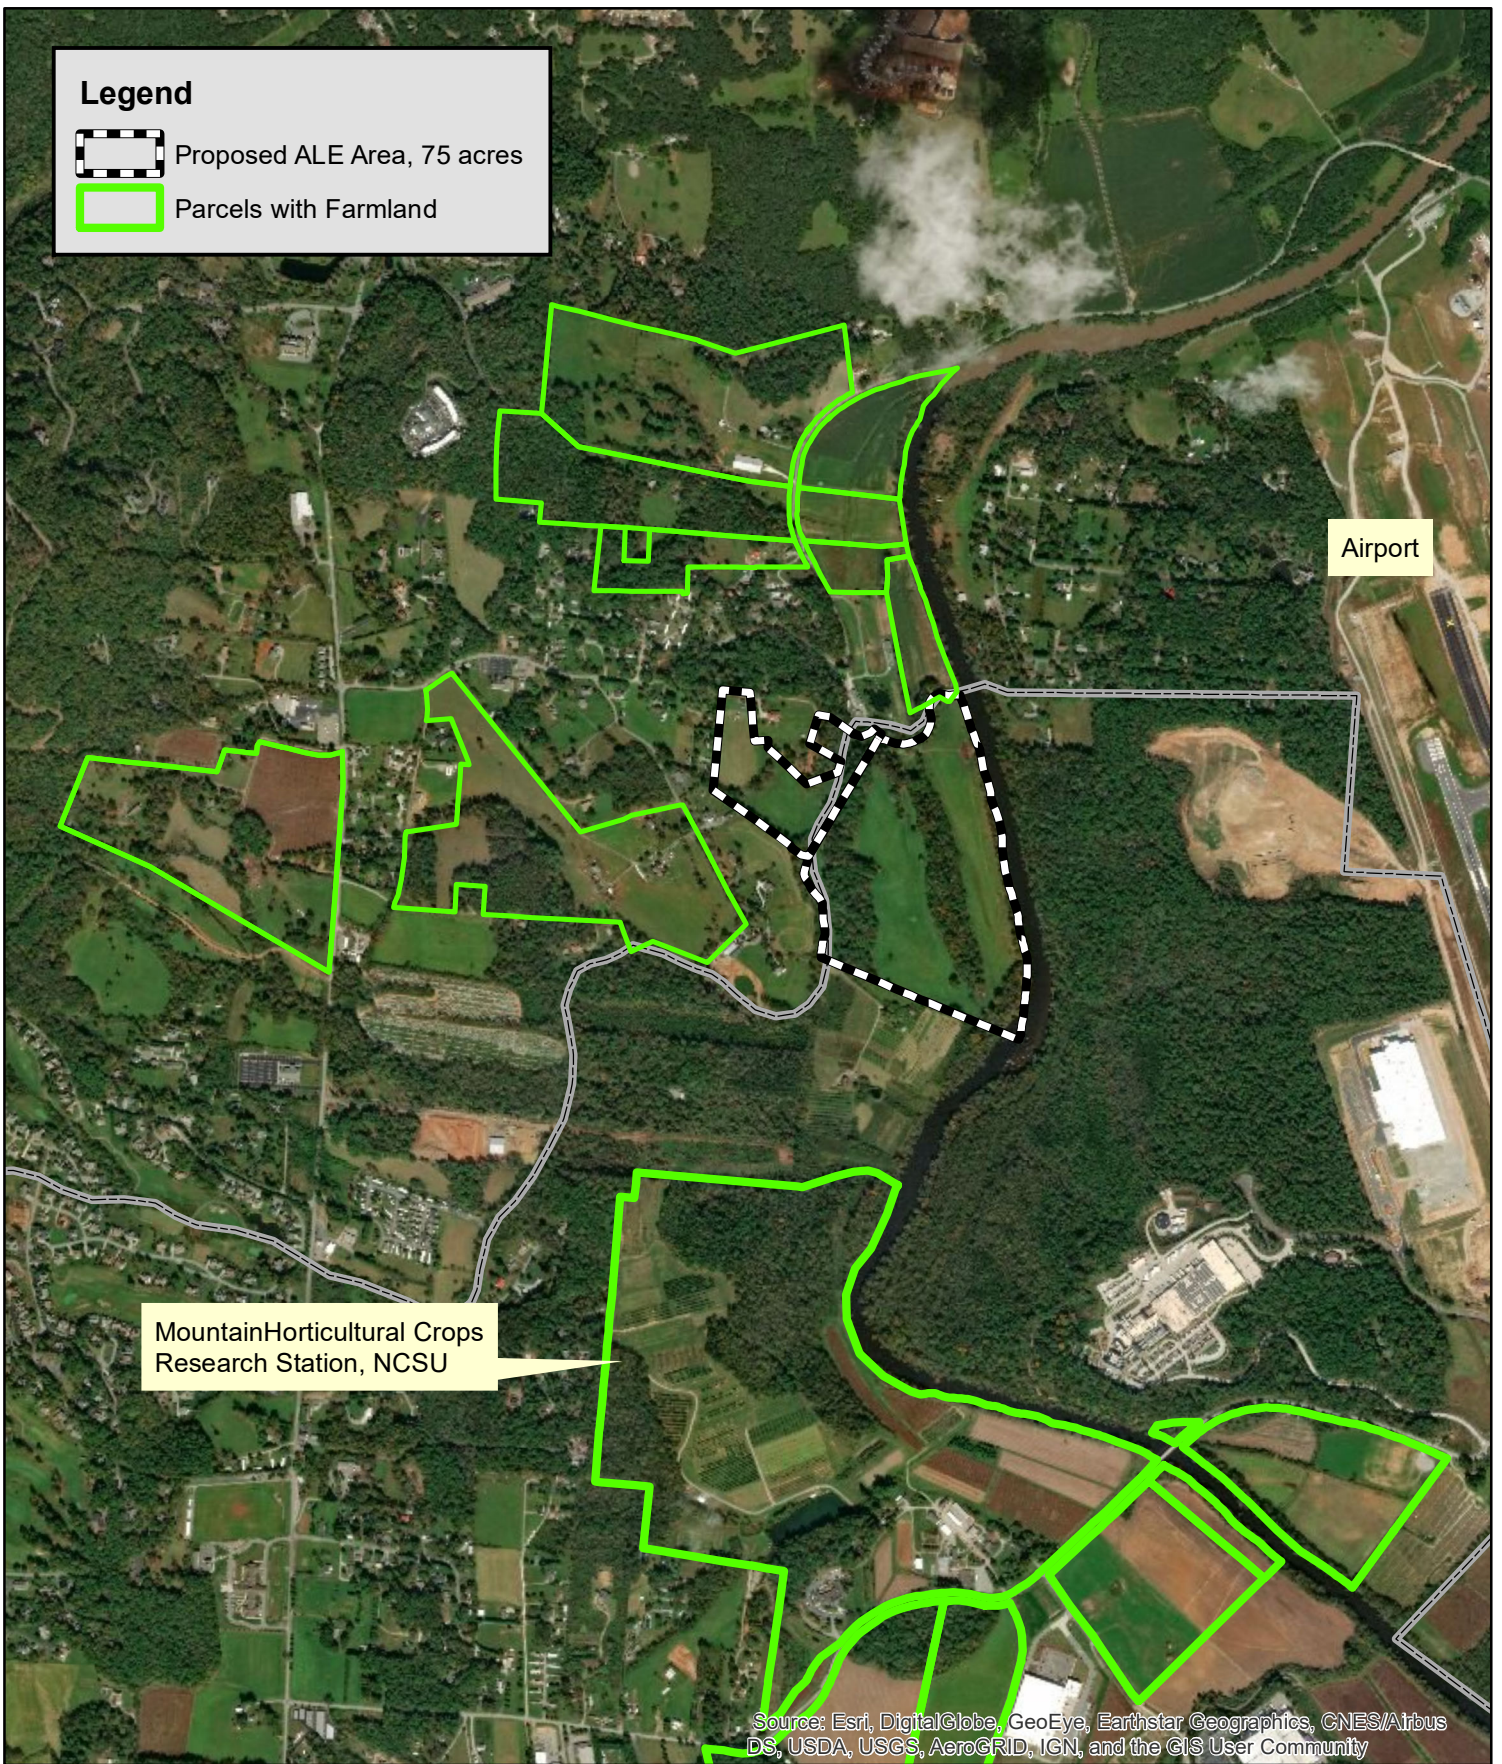

1 Brown Farm Regional Map

2 Brown Farm Land Use Map

2 Brown Farm Land Use Map

N

0 1,000 2,000 Feet

3 Brown Farm Soils Map

4 Brown Farm Proximity to Farmland

Legend
 Proposed ALE Area, 75 acres

Legend

-  Dedicated Nature Preserve
-  Registered Heritage Area
-  Conservation Easement
-  Other Protection
-  Federal Ownership
-  State Ownership
-  Local Government Ownership
-  Private

Airport

Mountain Horticultural Crops
 Research Station, NCSU

N

0 0.5 1 Miles

5 Brown Farm Proximity to Conserved Land

Brown Farm Conservation Easement Pasture Land

Brown Farm Conservation Easement Pasture Land