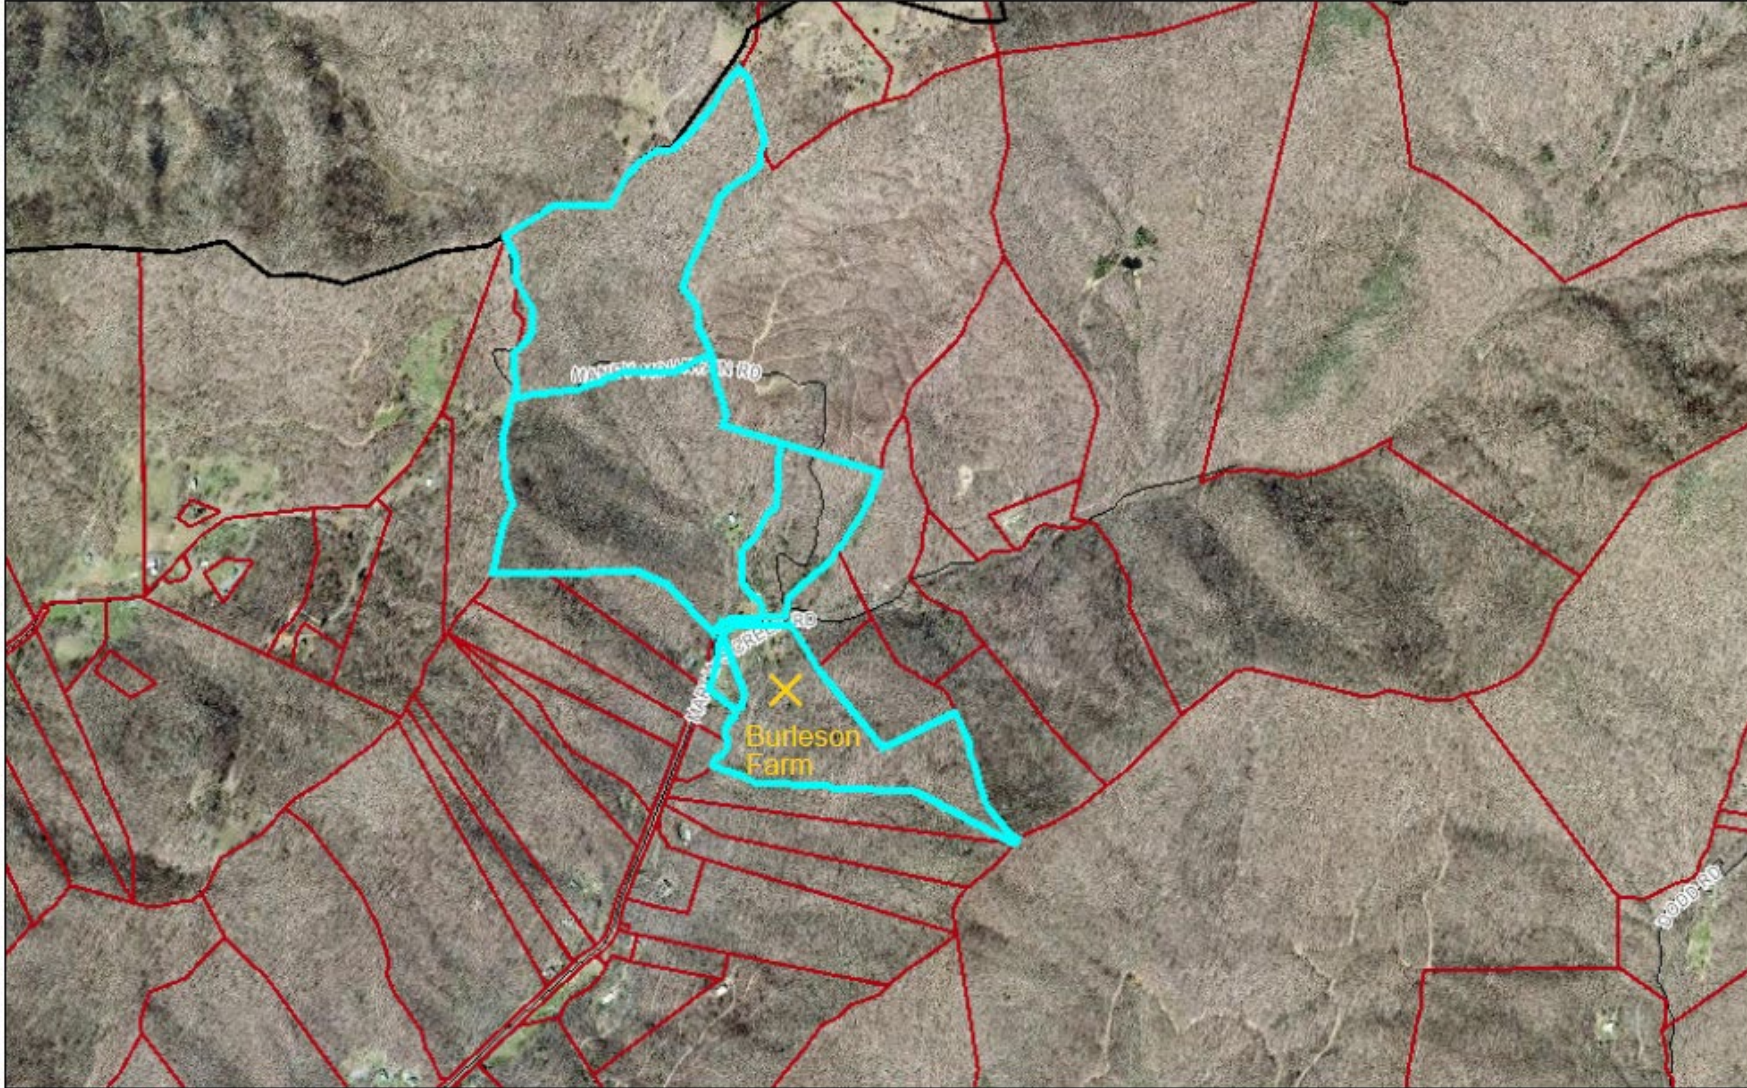

Splendor Valley Adjacent Conserved Land – 232.6 Acres

Jan Burleson Adjacent Conserved Land – 144.8 Acres

October 28, 2020

Joe Ramsey - 40 Acres

October 1, 2020