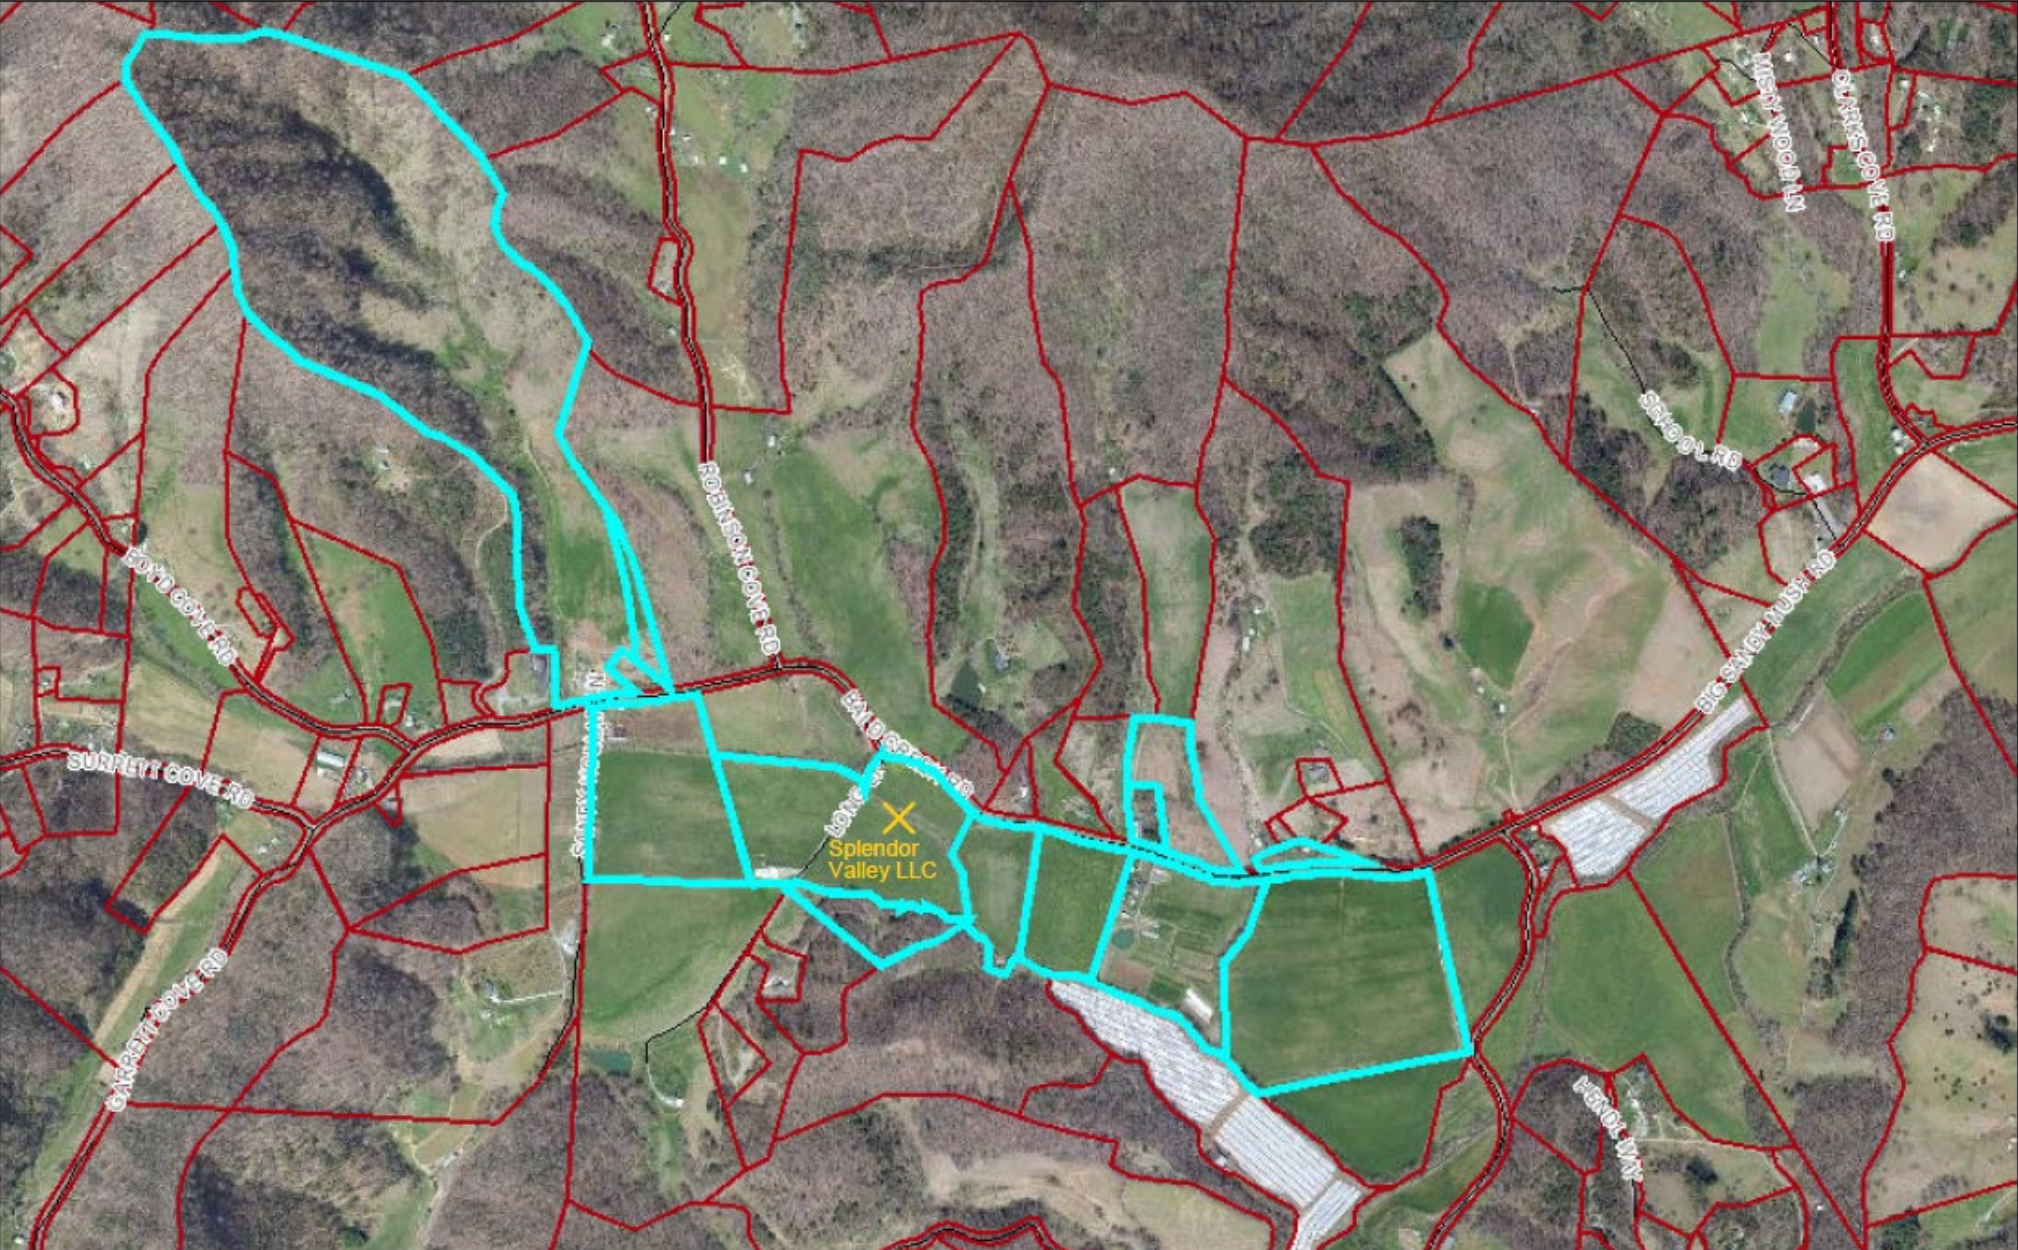

Splendor Valley Adjacent Conserved Land – 232.6 Acres

Jan Burleson Adjacent Conserved Land – 144.8 Acres

October 28, 2020

Joe Ramsey - 40 Acres

October 1, 2020