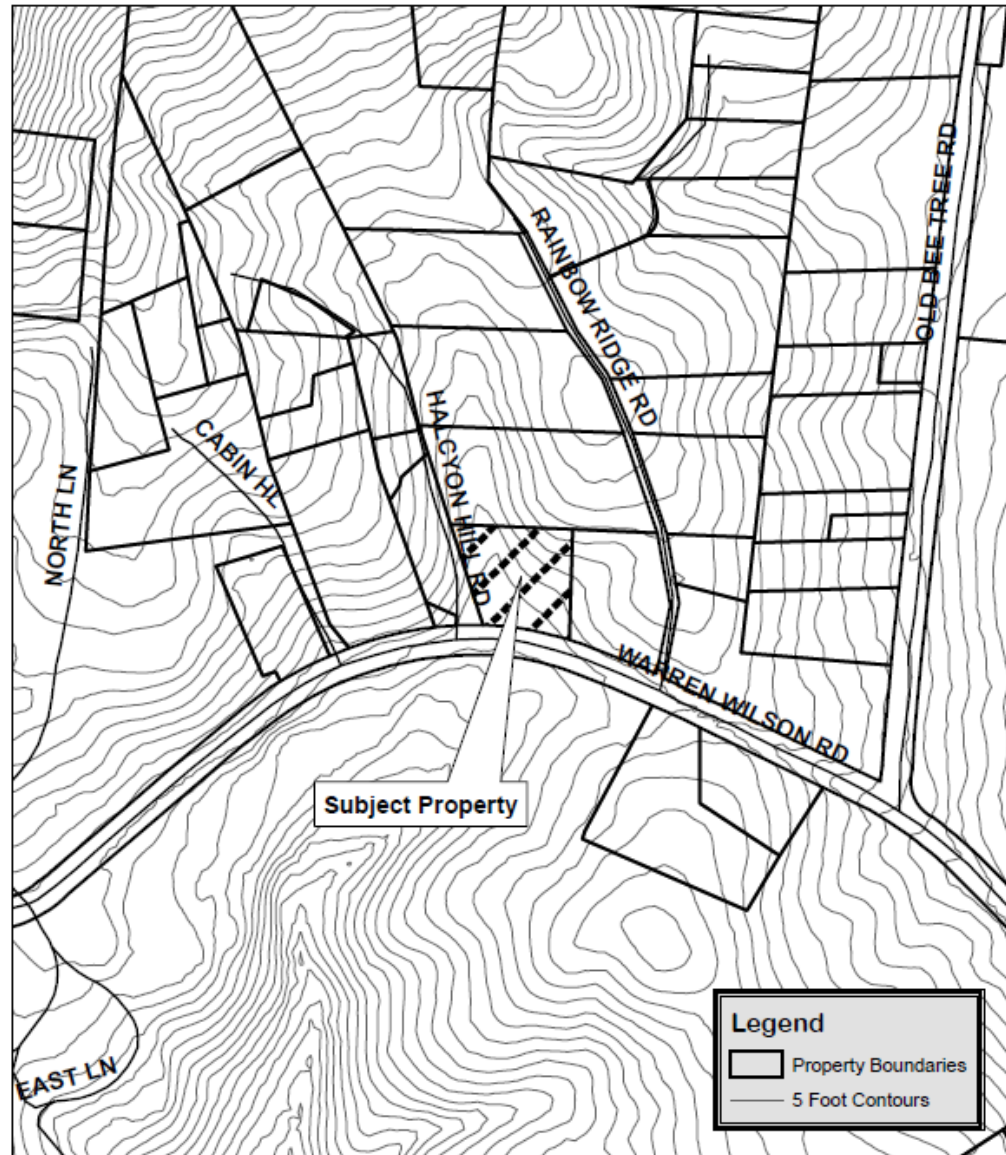

## Don Hunley Map Amendment Request

Property Size: 1.03 acres  
Application Date: January 20, 2010  
Planning Board Meeting Date: March 1, 2010

Created By: Buncombe County Planning  
Date: January 26, 2010

## Don Hunley Map Amendment Request

Property Size: 1.03 acres  
Application Date: January 20, 2010  
Planning Board Meeting Date: March 1, 2010

 Property Boundaries

Created By: Buncombe County Planning  
Date: January 26, 2010

## Don Hunley Map Amendment Request

Property Size: 1.03 Acres  
Application Date: January 20, 2010  
Planning Board Meeting Date: March 1, 2010

Zoning Districts		Zoning Overlays	
BDM	PS	>2500 ft	
CS	R-1	>3000 ft	
EMP	R-2		
NS	R-3		
OU	R-LD		

Created By: Buncombe County Planning  
Date: January 26, 2010