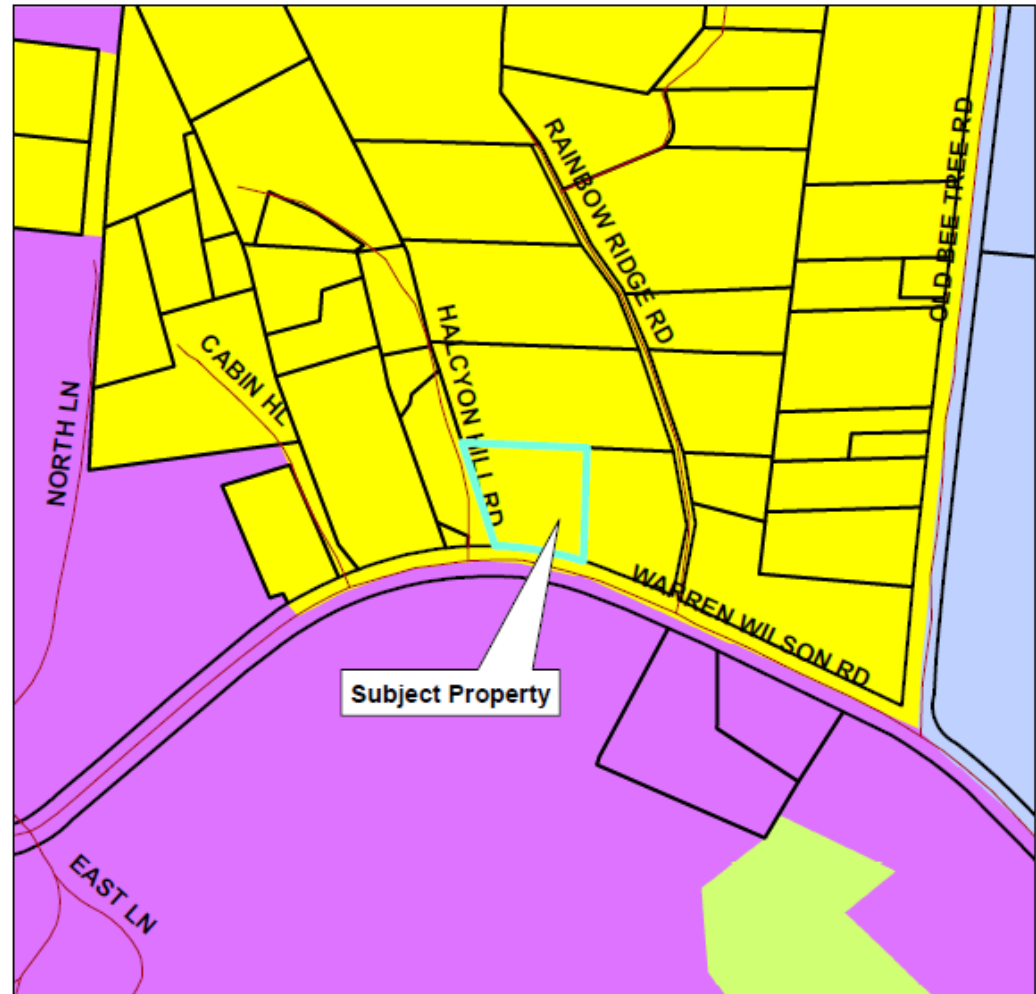

## Don Hunley Map Amendment Request

Property Size: 1.03 acres  
Application Date: January 20, 2010  
Planning Board Meeting Date: March 1, 2010

Created By: Buncombe County Planning  
Date: January 26, 2010

## Don Hunley Map Amendment Request

Property Size: 1.03 acres  
Application Date: January 20, 2010  
Planning Board Meeting Date: March 1, 2010

 Property Boundaries

Created By: Buncombe County Planning  
Date: January 26, 2010

## Don Hunley Map Amendment Request

Property Size: 1.03 Acres  
Application Date: January 20, 2010  
Planning Board Meeting Date: March 1, 2010

Zoning Districts		Zoning Overlays	
BDM	PS	>2500 ft	
CS	R-1	>3000 ft	
EMP	R-2		
NS	R-3		
OU	R-LD		