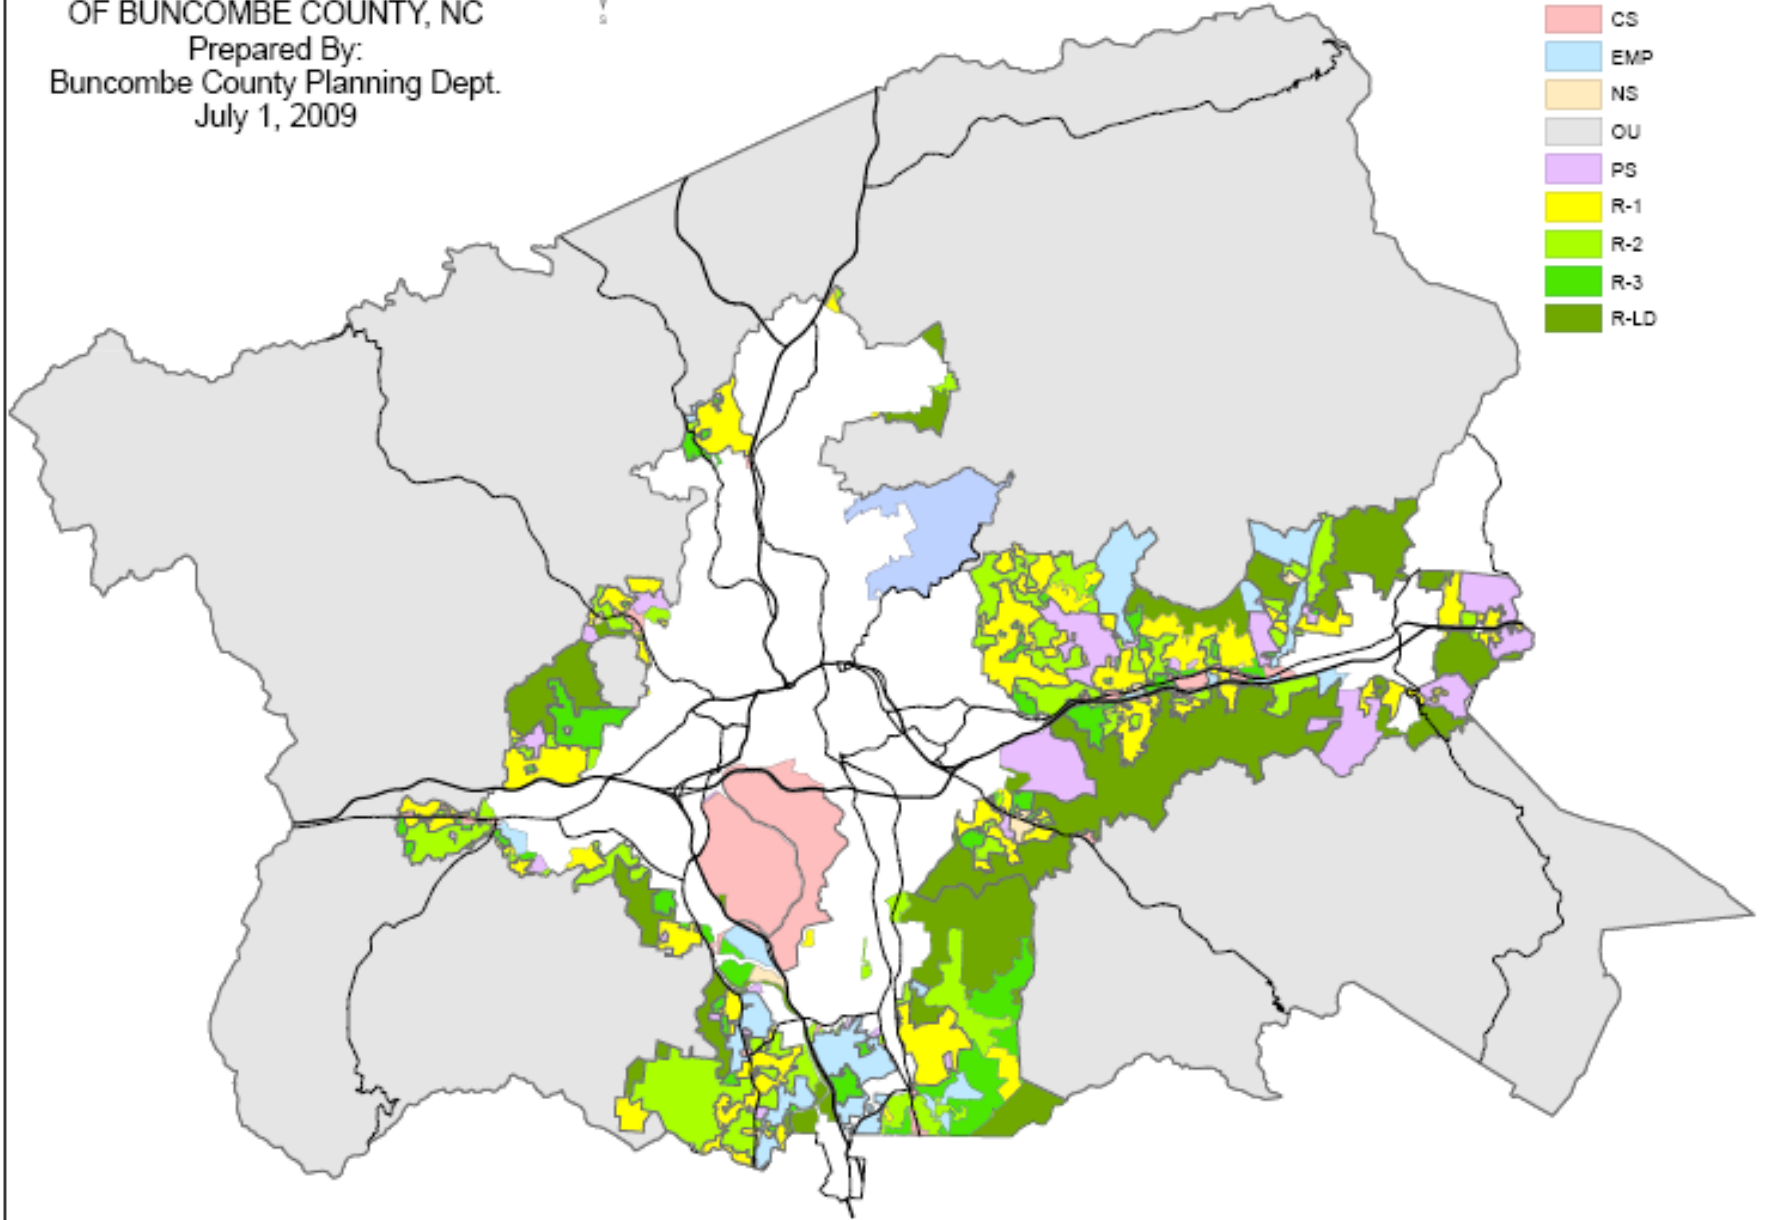

PROPOSED
OFFICIAL ZONING MAP
OF BUNCOMBE COUNTY, NC

Prepared By:
Buncombe County Planning Dept.
July 1, 2009

- Primary Roads
- Outside County Jurisdiction

Proposed Zoning

Zoning Districts

- BDM
- CS
- EMP
- NS
- OU
- PS
- R-1
- R-2
- R-3
- R-LD

PROPOSED
OFFICIAL ZONING MAP
OF BUNCOMBE COUNTY, NC
Prepared By:
Buncombe County Planning Dept.
July 1, 2009

- Primary Roads
- Zoning Overlays**
ELEV, PARKWAY, BILTMORE
-  Biltmore Estate
 -  Blue Ridge Parkway
 -  Parkway and Biltmore
 -  2500 to 3000 feet
 -  2500 to 3000 ft and Parkway
 -  >3000 ft
 -  >3000 ft and Parkway