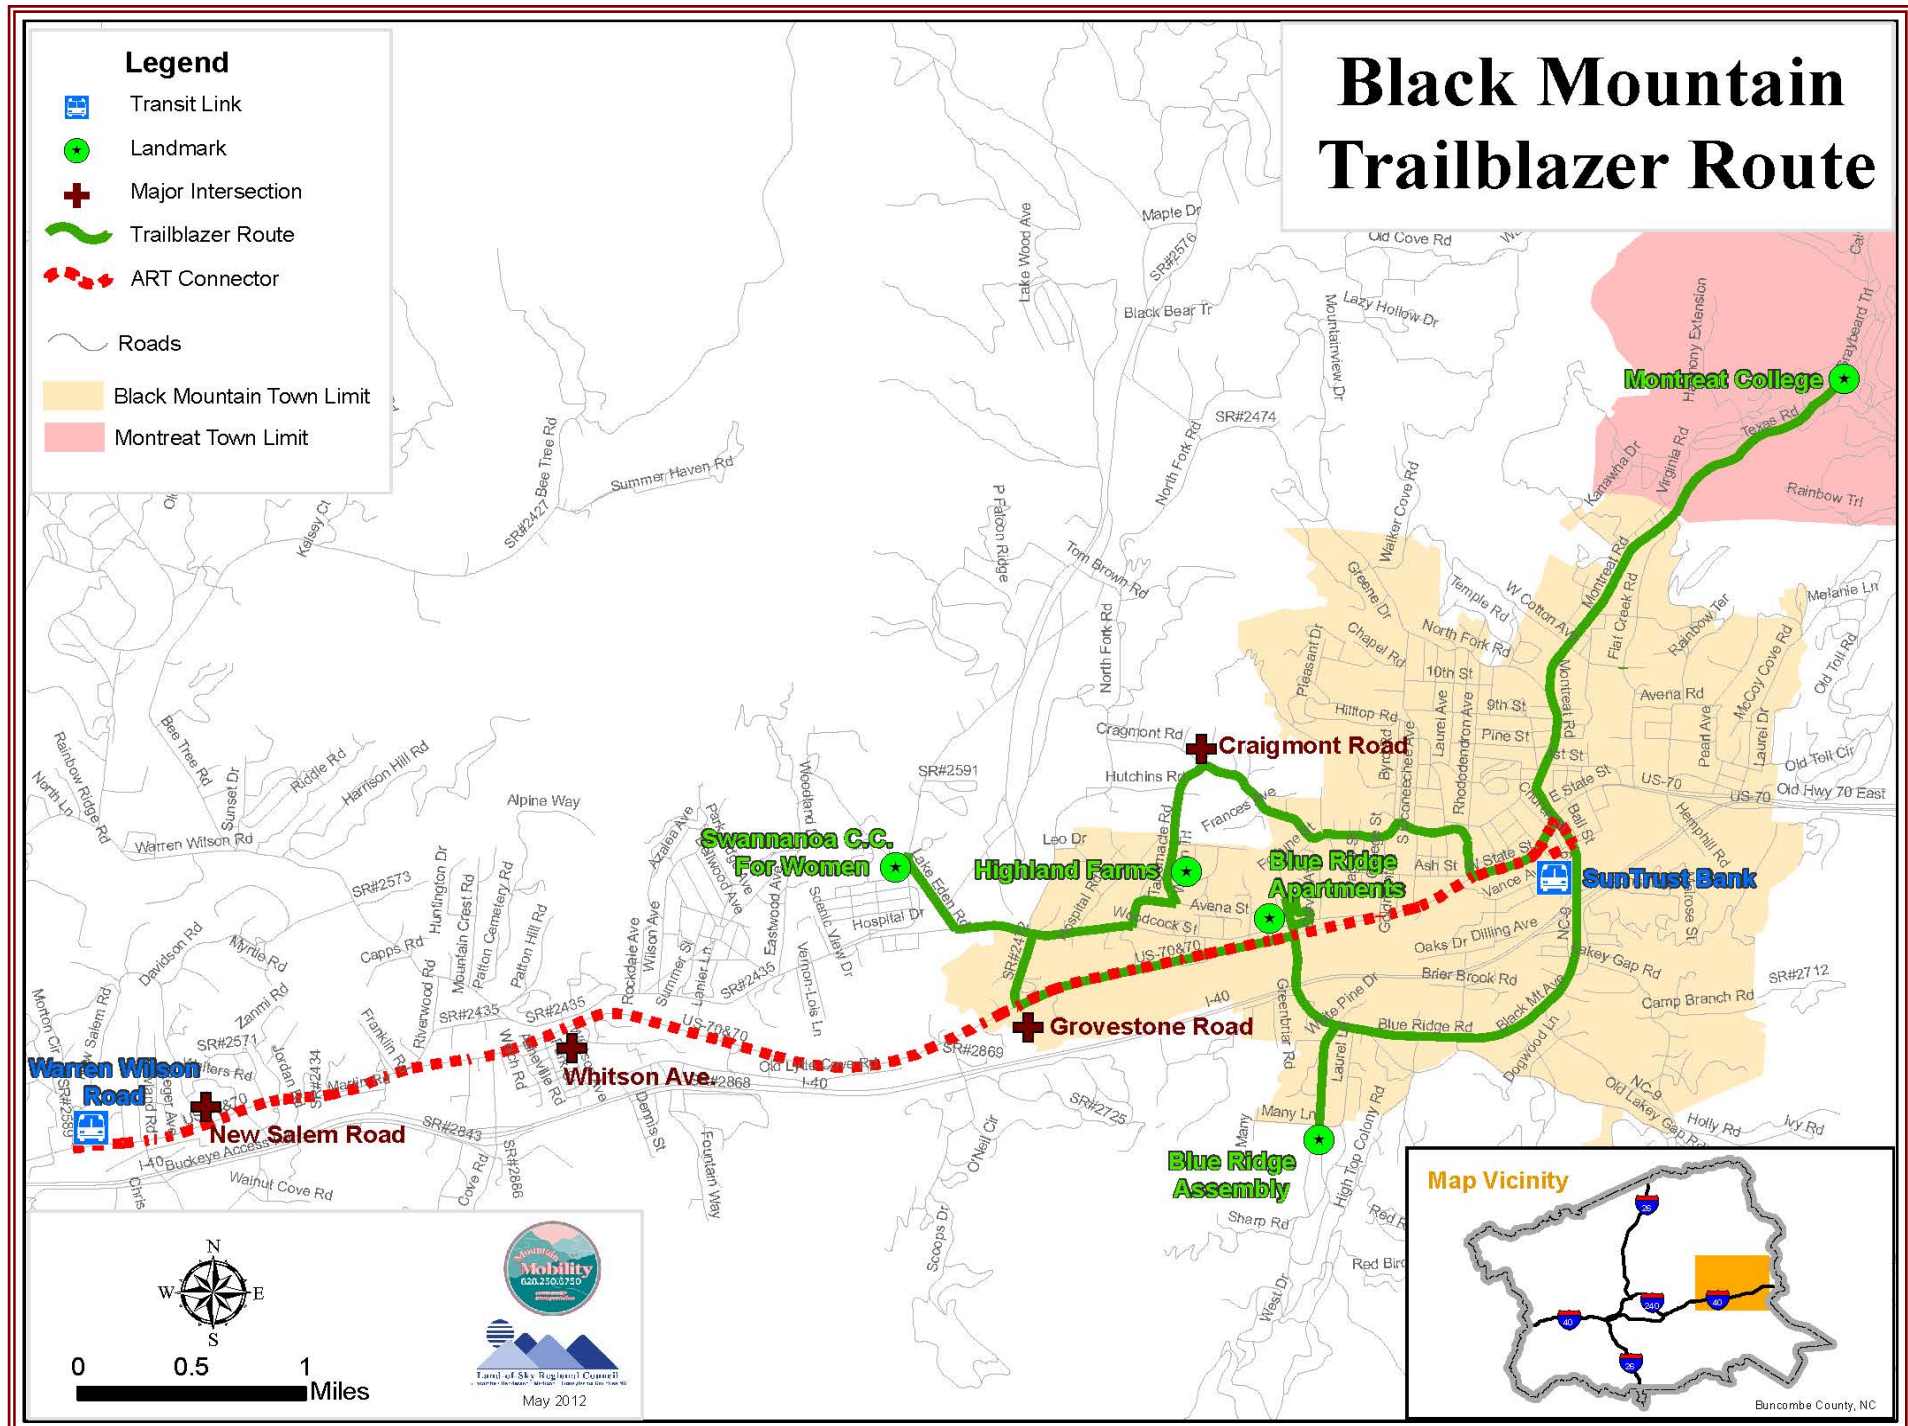

HOW TO RIDE THE BLACK MOUNTAIN TRAILBLAZER

- Be at a safe location along the established route at least 5 minutes early.
- Have the exact fare ready (50 cents).
- Deposit your fare as you board the bus.
- Let the driver know where you need to get off.
- Seat belts must be worn at all times. Observe safety rules. Remain seated until the bus stops.
- Enjoy your trip!

SERVING YOUR PUBLIC TRANSPORTATION NEEDS

- Flag the Mountain Mobility driver to pick you up anywhere along the route by raising your hand when you see the bus coming.
- Mountain Mobility Fare: \$0.50 Per Boarding
- You can be picked up along the route prior to start times indicated in order to make connections to ATS routes.
- This route will also deviate up to 1/4 mile upon request.
- Call 250-6750, Option 5, at least 24 hours in advance 828-252-4085 TDD

*ART Connector at Warren Wilson Rd & US Hwy 70 at 4:20PM and 7:20PM from ATS Route 170
 For additional information on Asheville Transit stops and times call 253-5691