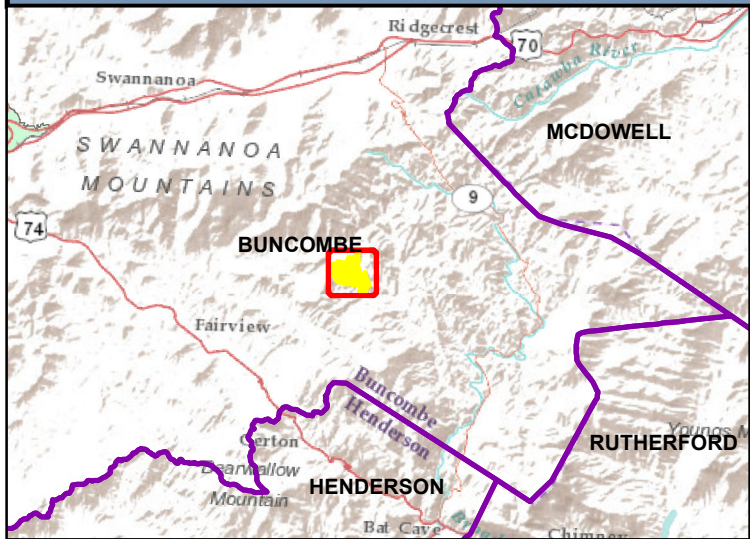

Camp Woodson/Little Pisgah Labs Easement Map

 Camp Woodson

This map may not be used as a certified survey and has not been reviewed by a local government agency for compliance with any applicable land development regulations and has not been reviewed for compliance with recording requirements for plats.

Map by Buncombe County
Soil & Water Conservation
District Staff
September, 2022

David Rogers Farm

-  Easement Boundary
-  City of Asheville
-  Weaverville
-  Woodfin

Map by Buncombe County
Soil & Water Conservation
District Staff
September, 2022

Rogers' Family Farm

- Easement Boundary
- City of Asheville
- Biltmore Forest
- Weaverville
- Woodfin

Map by Buncombe County
Soil & Water Conservation
District Staff
September, 2022

This map may not be used as a certified survey and has not been reviewed by a local government agency for compliance with any applicable land development regulations and has not been reviewed for compliance with recording requirements for plats.

Scott Fisher Farm - William Scott Fisher

-  Easement Boundary
-  City of Asheville
-  Biltmore Forest

Map by Buncombe County
Soil & Water Conservation
District Staff
September, 2022

This map may not be used as a certified survey and has not been reviewed by a local government agency for compliance with any applicable land development regulations and has not been reviewed for compliance with recording requirements for plats.