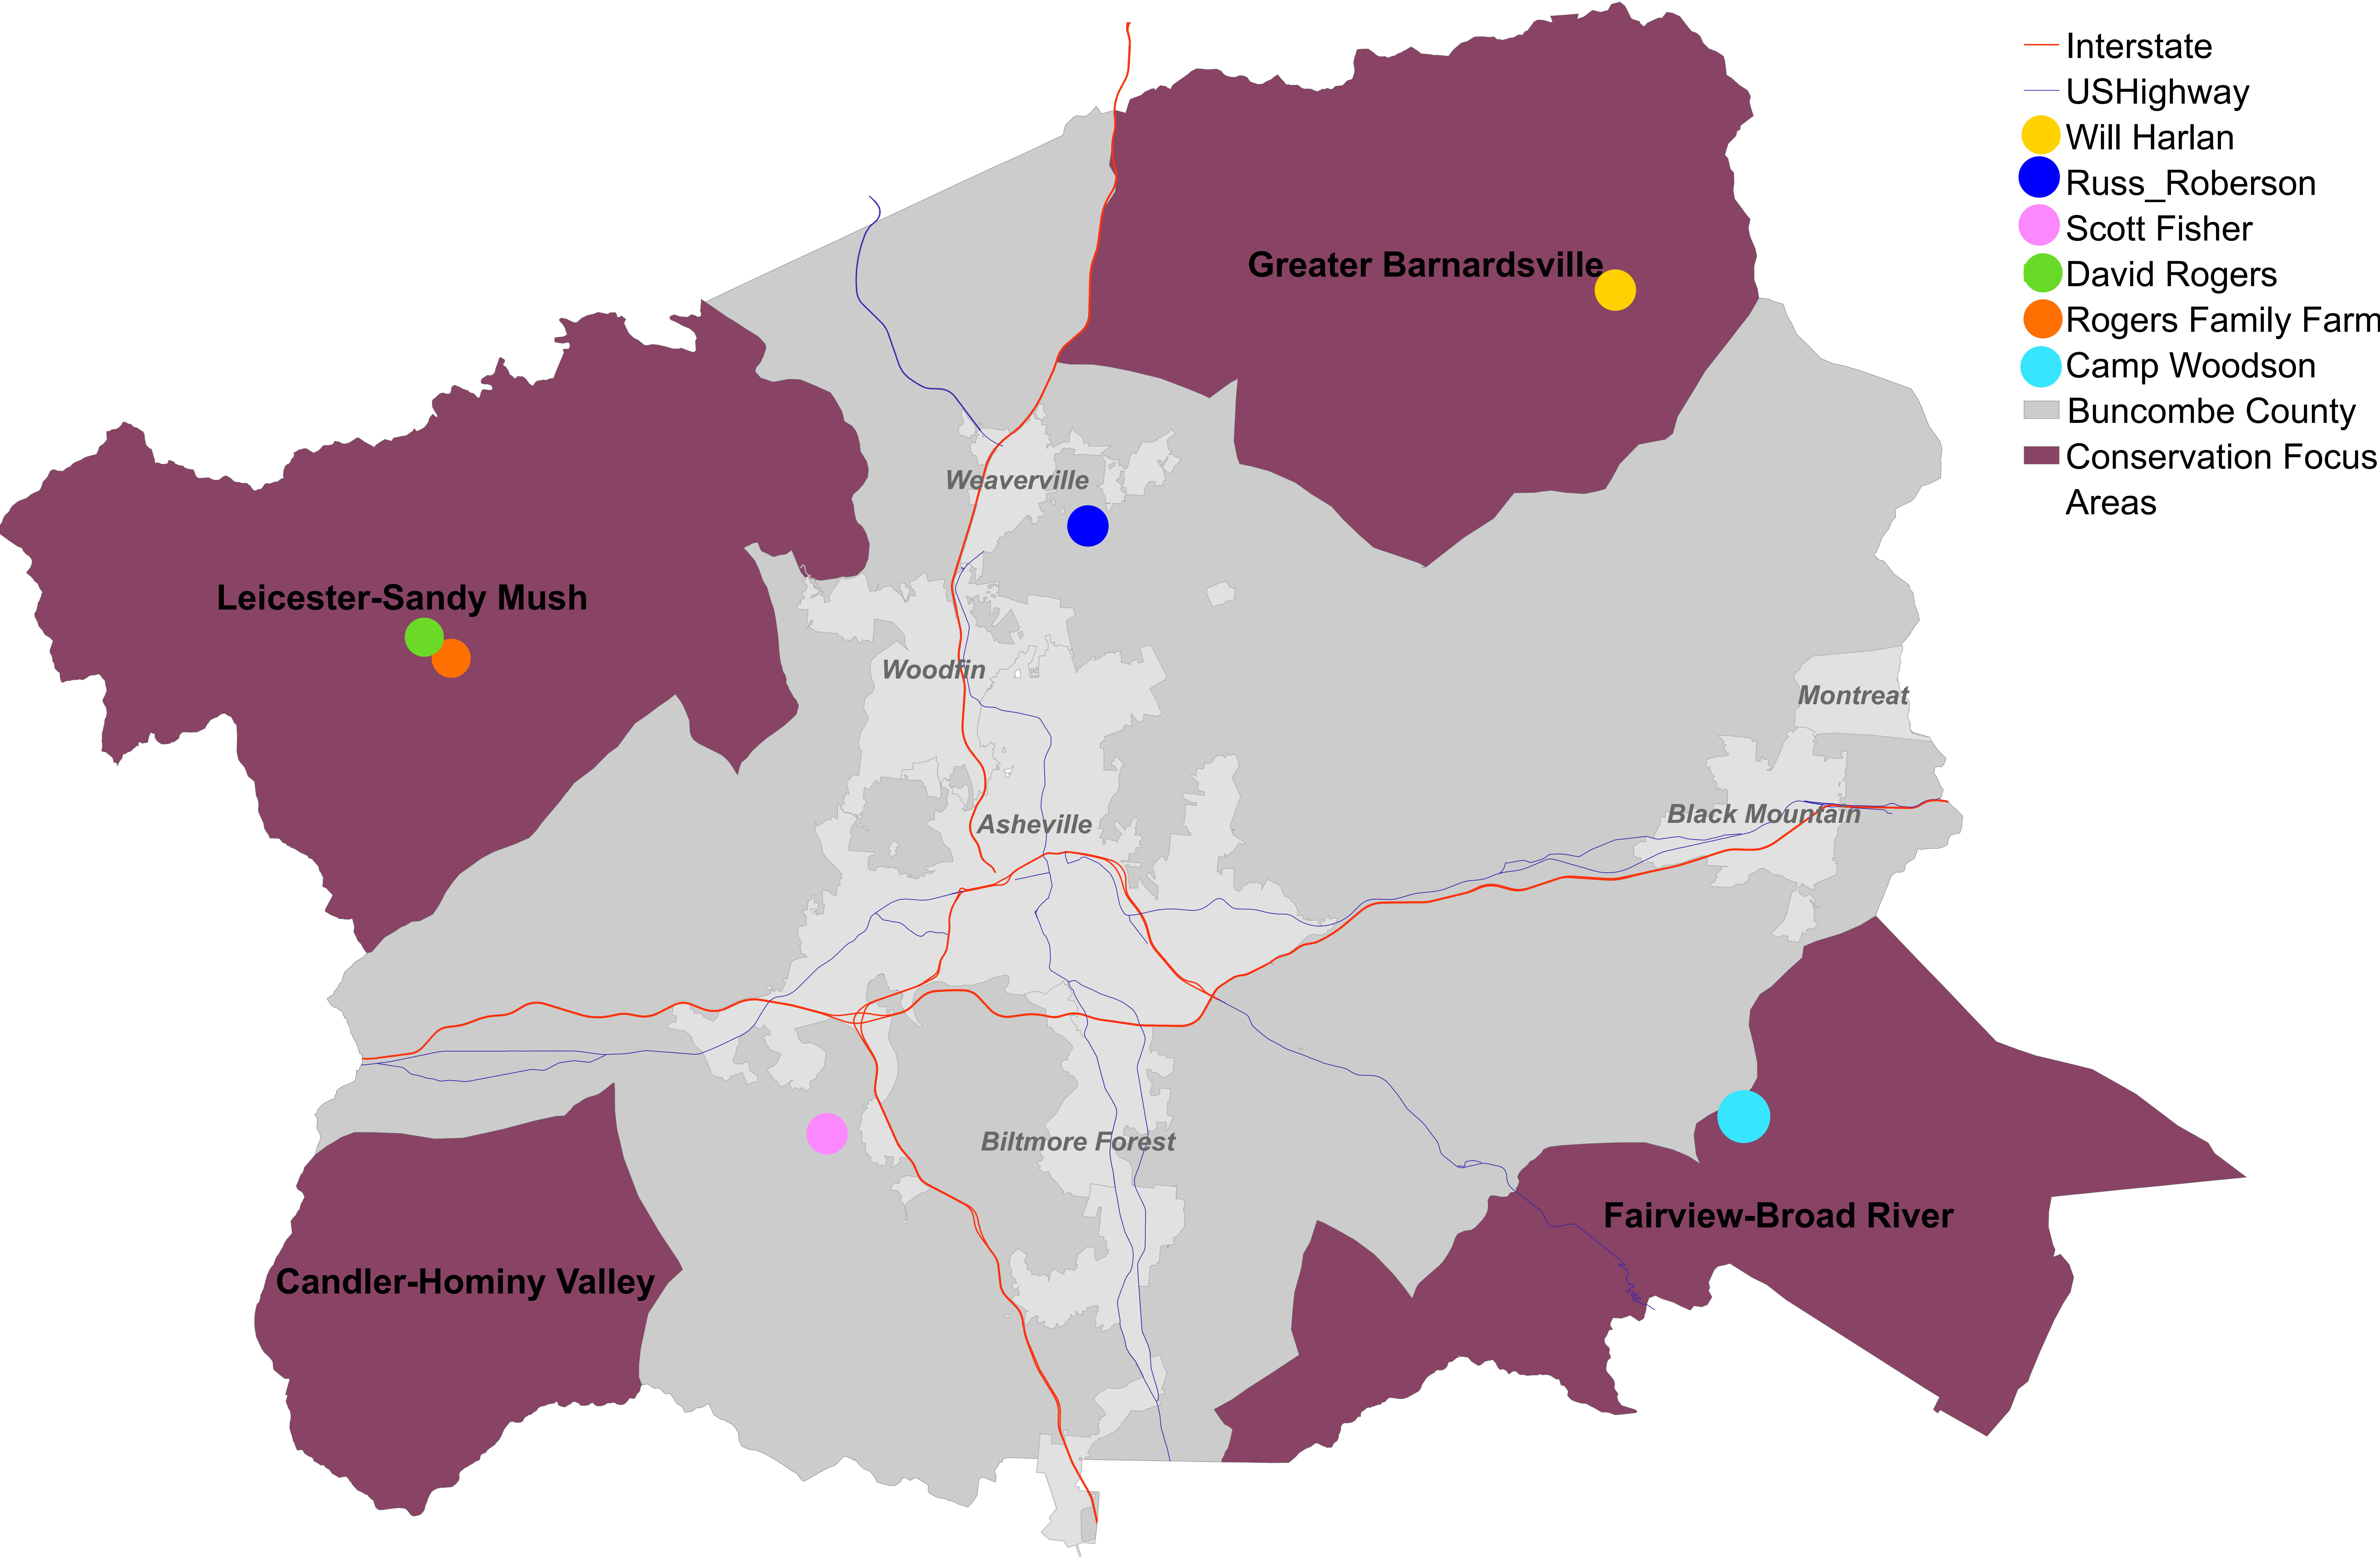

FY23 Projects in Buncombe County
Conservation Focus Areas

- Interstate
- US Highway
- Will Harlan
- Russ Roberson
- Scott Fisher
- David Rogers
- Rogers Family Farm
- Camp Woodson
- Buncombe County
- Conservation Focus Areas