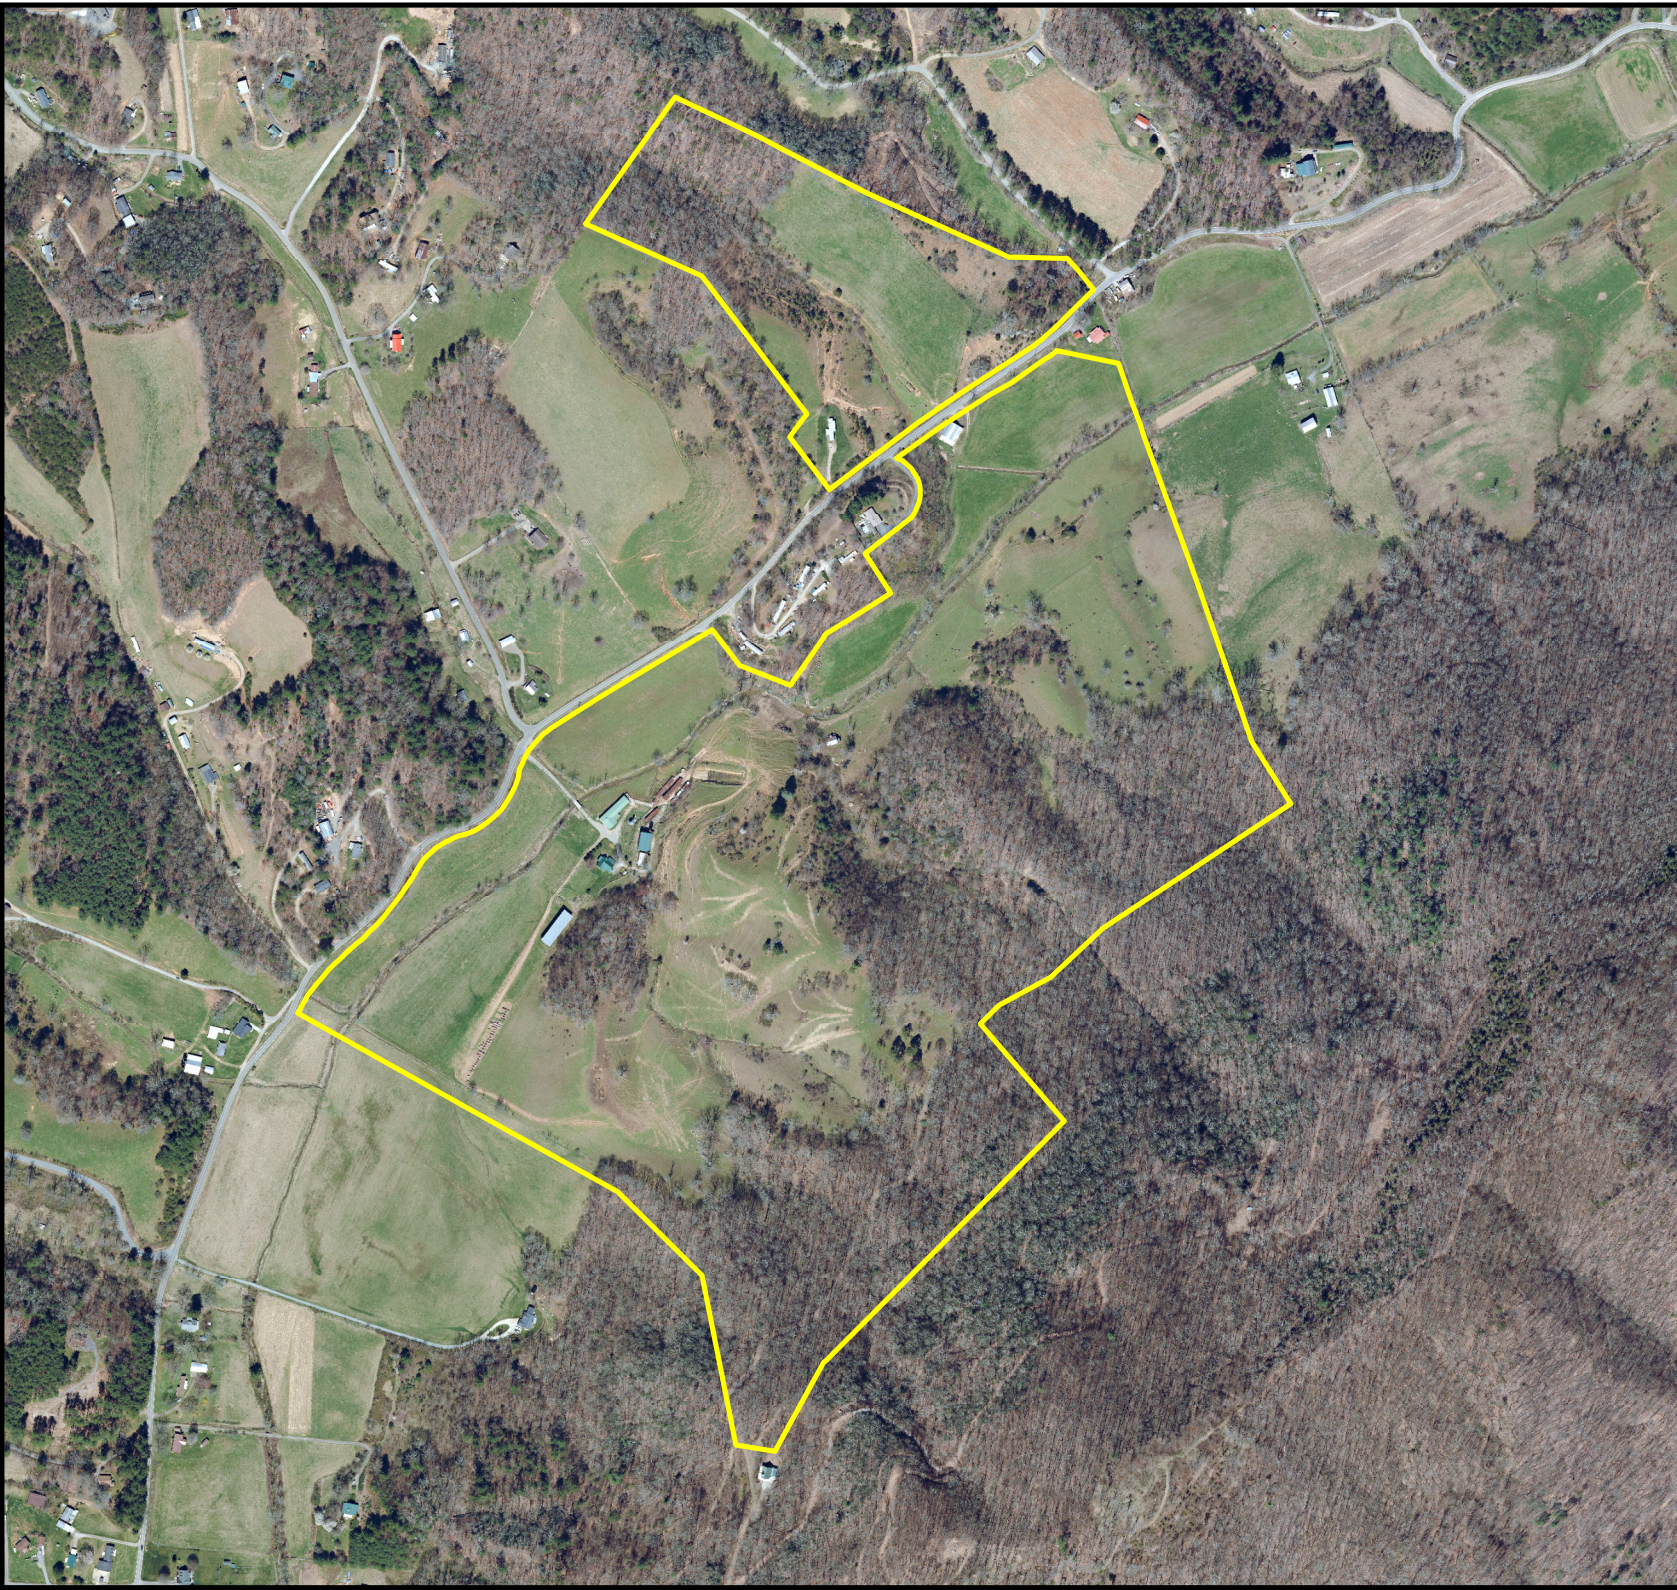

Camp Woodson/Little Pisgah Labs Easement Map

 Camp Woodson

This map may not be used as a certified survey and has not been reviewed by a local government agency for compliance with any applicable land development regulations and has not been reviewed for compliance with recording requirements for plats.

Map by Buncombe County
Soil & Water Conservation
District Staff
September, 2022

David Rogers Farm

-  Easement Boundary
-  City of Asheville
-  Weaverville
-  Woodfin

Map by Buncombe County
Soil & Water Conservation
District Staff
September, 2022

Rogers' Family Farm

- Easement Boundary
- City of Asheville
- Biltmore Forest
- Weaverville
- Woodfin

Map by Buncombe County
Soil & Water Conservation
District Staff
September, 2022

This map may not be used as a certified survey and has not been reviewed by a local government agency for compliance with any applicable land development regulations and has not been reviewed for compliance with recording requirements for plats.

Scott Fisher Farm - William Scott Fisher

-  Easement Boundary
-  City of Asheville
-  Biltmore Forest

Map by Buncombe County
Soil & Water Conservation
District Staff
September, 2022

This map may not be used as a certified survey and has not been reviewed by a local government agency for compliance with any applicable land development regulations and has not been reviewed for compliance with recording requirements for plats.