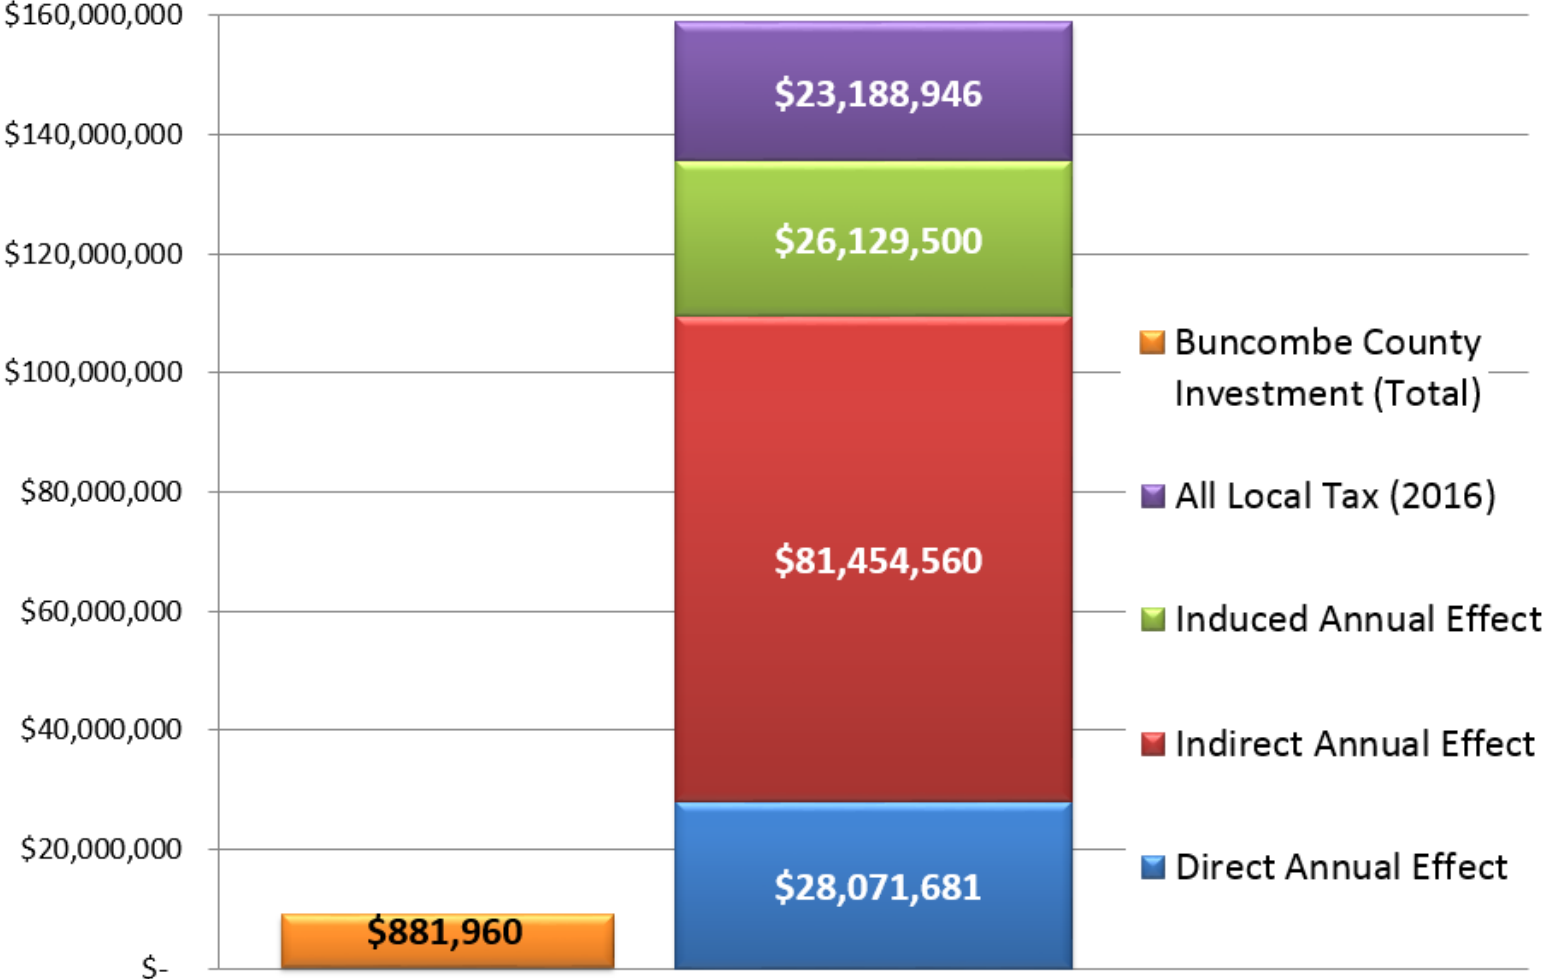

Avadim: Return on Investment