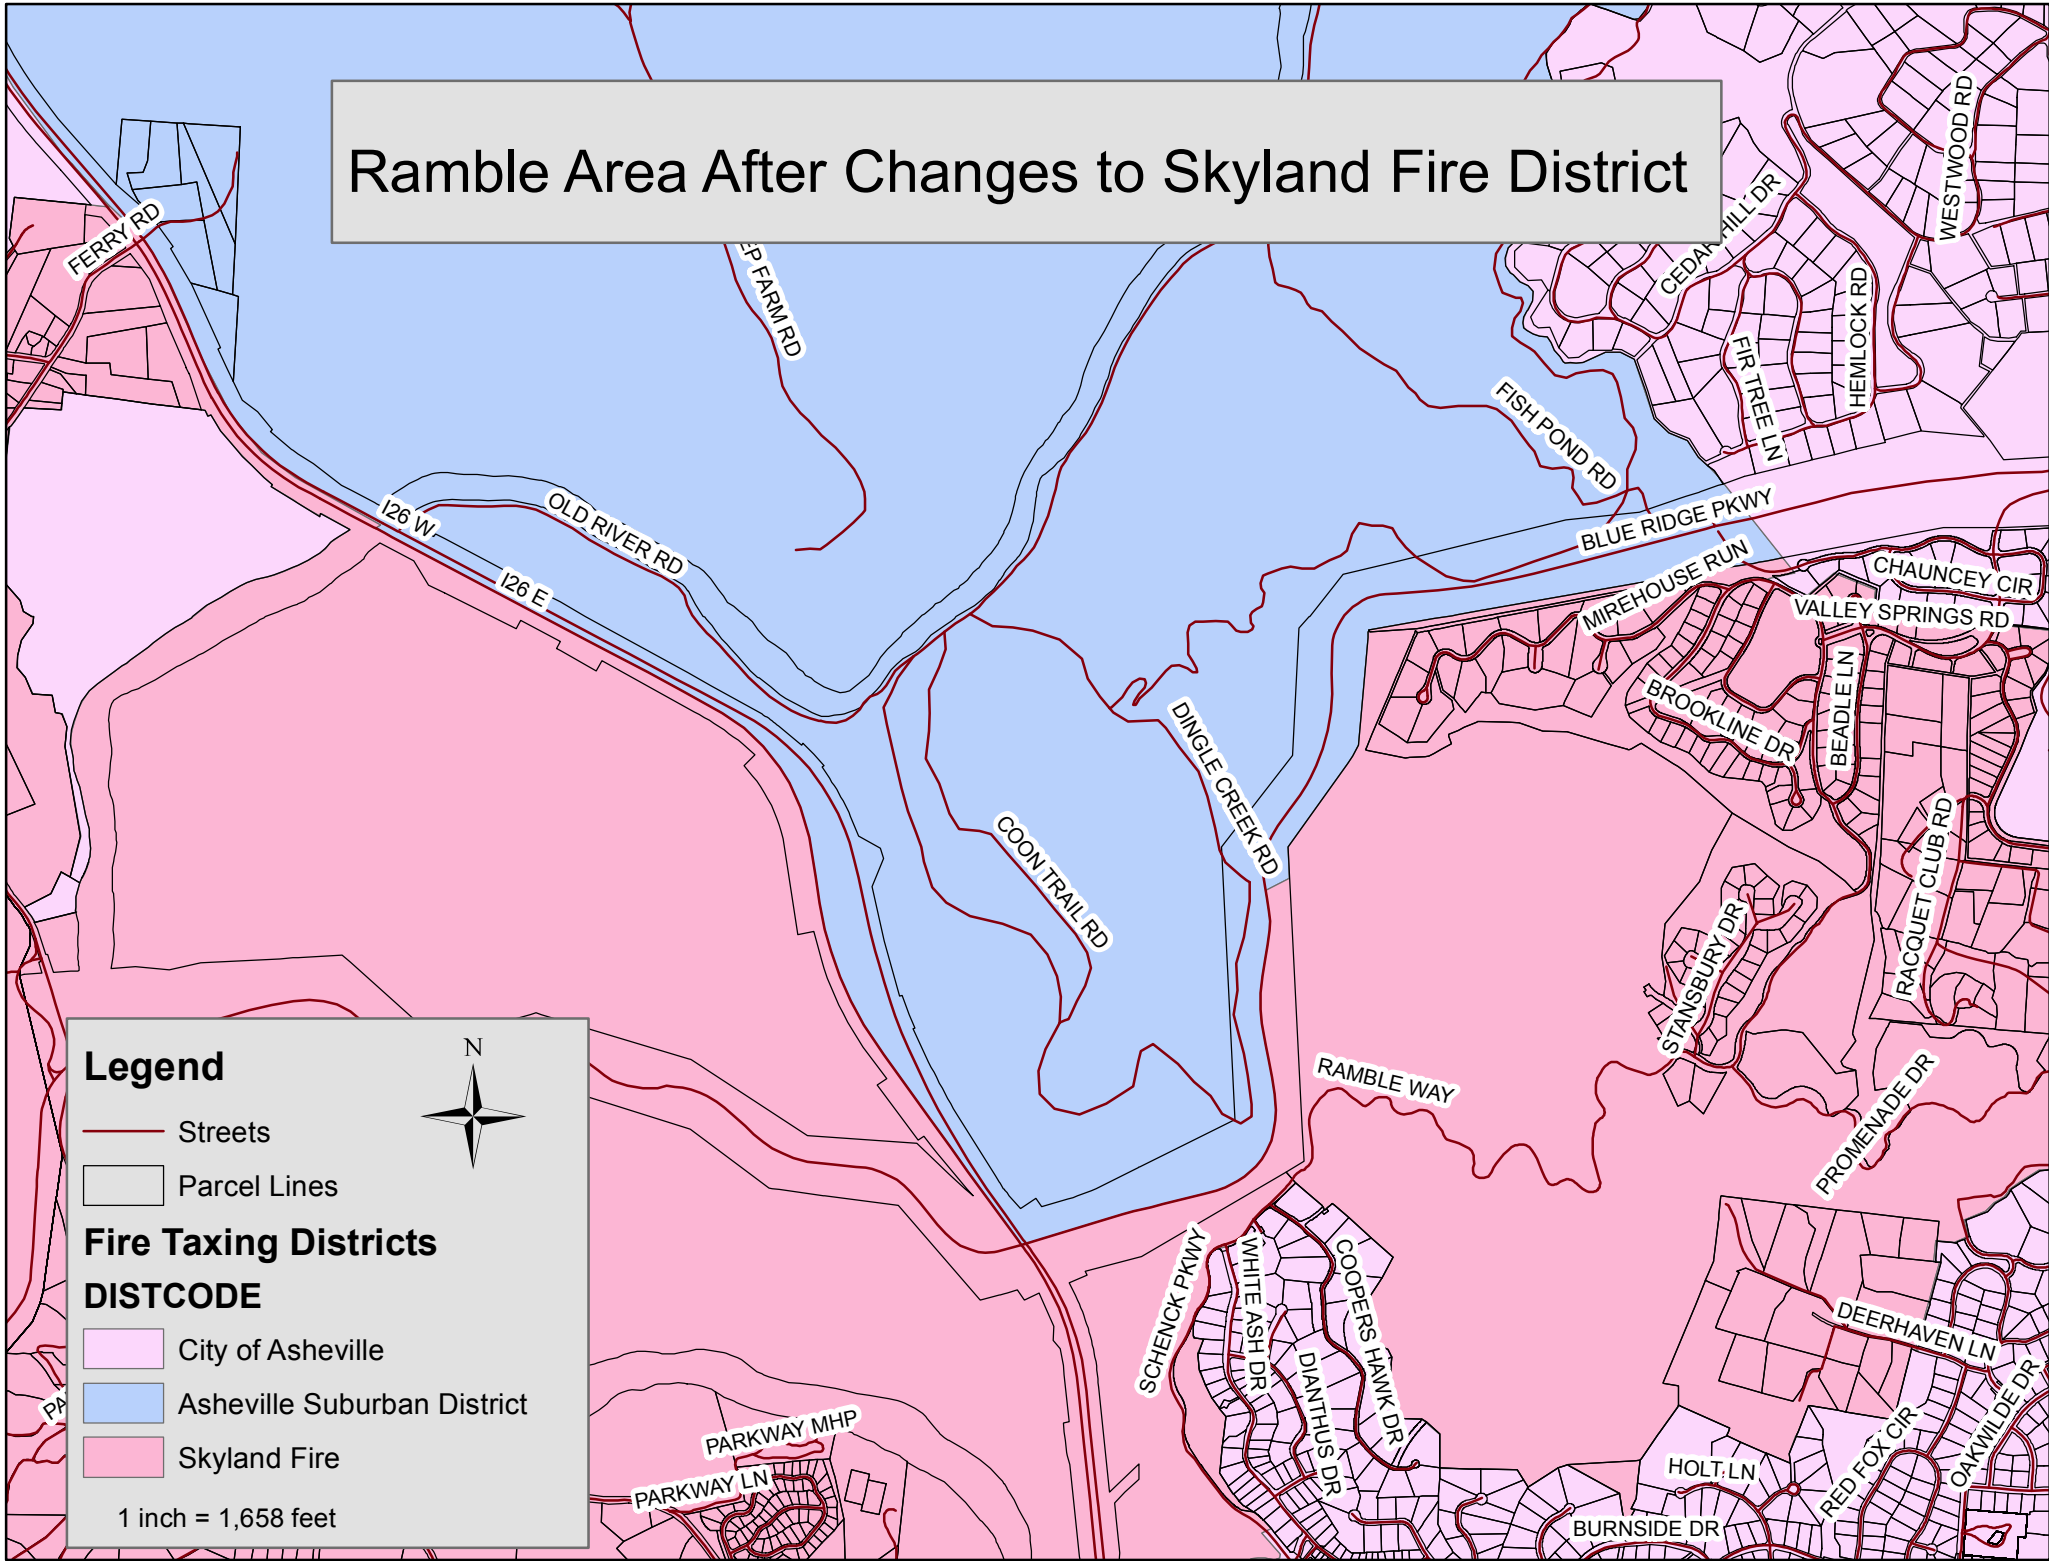

Ramble Area After Changes to Skyland Fire District

Legend

- Streets
- ▭ Parcel Lines

Fire Taxing Districts

DISTCODE

- City of Asheville
- Asheville Suburban District
- Skyland Fire

1 inch = 1,658 feet