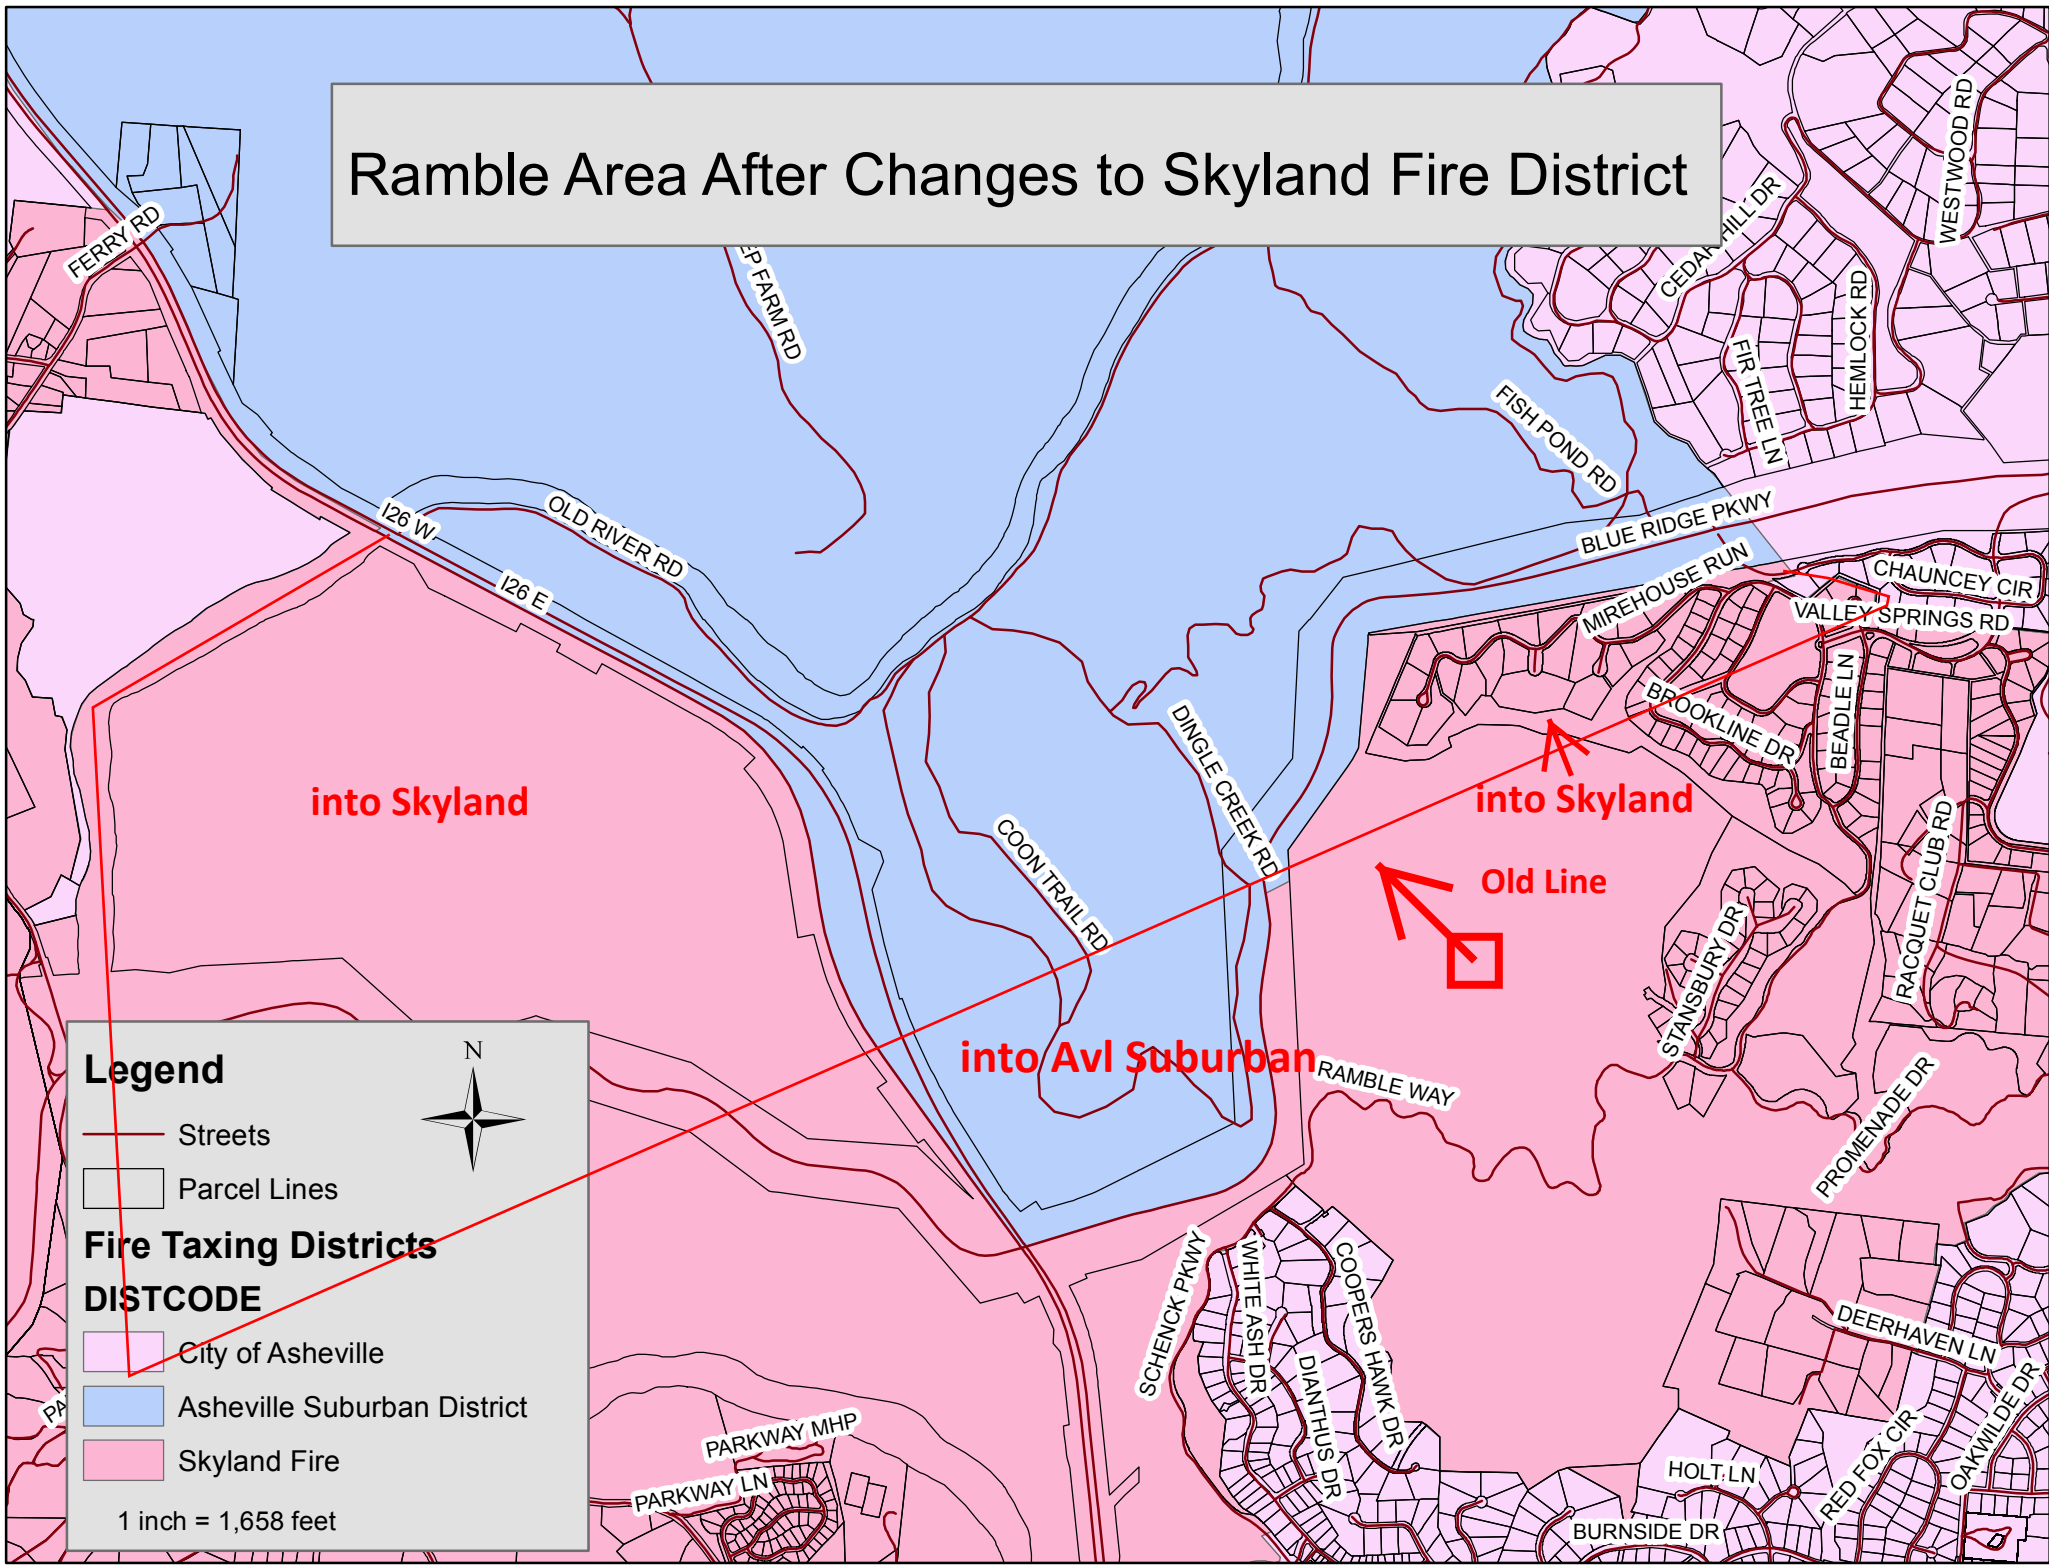

Ramble Area After Changes to Skyland Fire District

into Skyland

into Skyland

Old Line

into Avl Suburban

Legend

- Streets
- Parcel Lines

Fire Taxing Districts

DISTCODE

- City of Asheville
- Asheville Suburban District
- Skyland Fire

1 inch = 1,658 feet

PA

PARKWAY LN
PARKWAY MHP

SCHENCK PKWY
WHITE ASH DR
DIANTHUS DR
COOPERS HANK DR

BURNSIDE DR
HOLT LN
DEERHAVEN LN
RED FOX CIR
OAKWILDE DR

STANSBURY DR
RACQUET CLUB DR
PROMENADE DR
BEADLE LN
VALLEY SPRINGS RD
CHAUNCEY CIR
MIREHOUSE RUN
BROOKLINE DR

FISH POND RD
BLUE RIDGE PKWY
CEDAR HILL DR
FIR TREE LN
HEMLOCK RD
WESTWOOD RD

FERRY RD
EP FARM RD
I26 W
I26 E
OLD RIVER RD