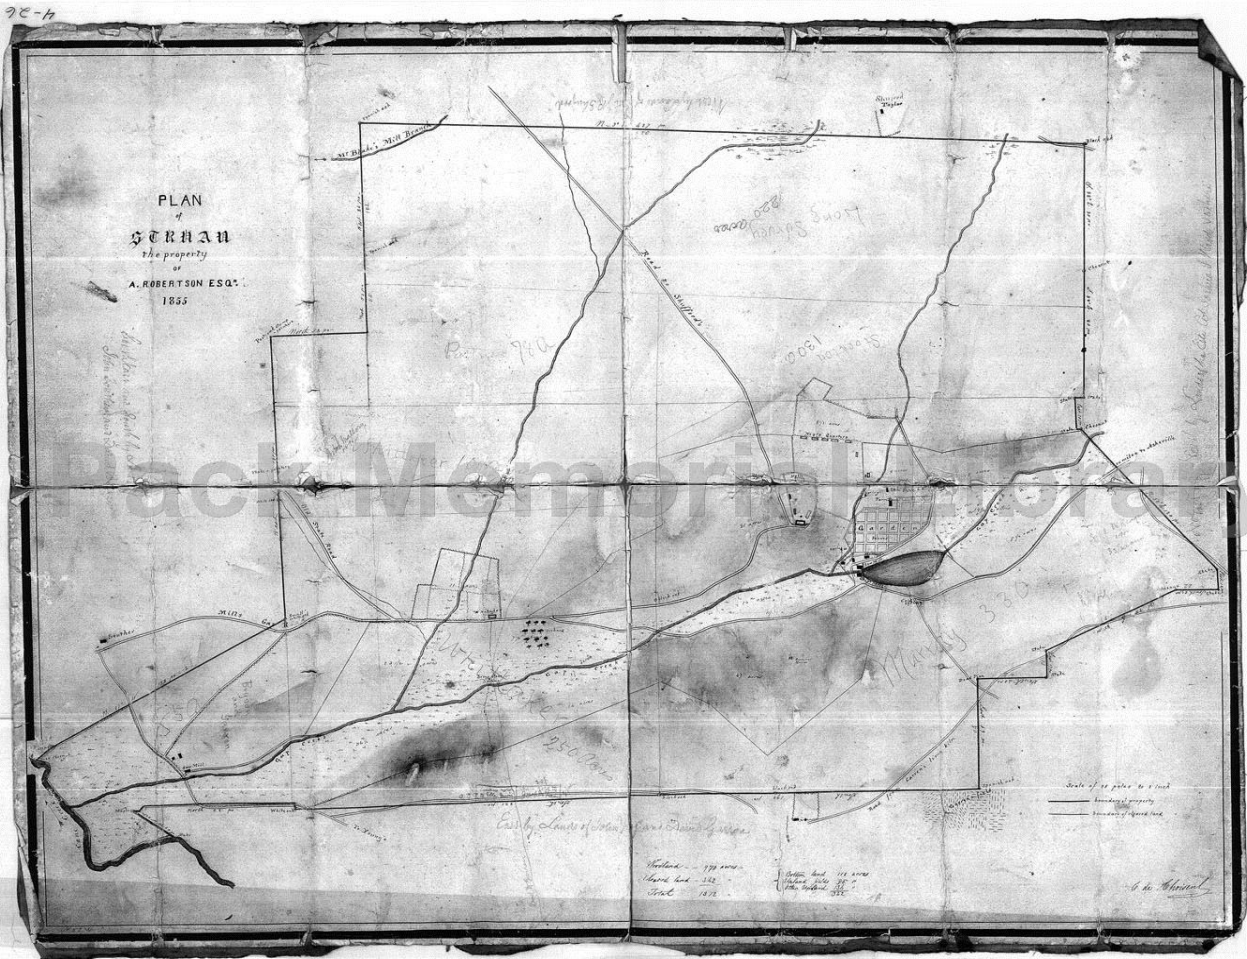

Resolution Supporting Art,
History and Culture in
Buncombe County Update

HISTORY WALL

New Courthouse Lobby

PORTRAITS

Isacc B. Sawyer
Asheville's First Elected Mayor

French Broad River from Richmond Hill 1885

MAPS

Mills Gap/Cane Creek area 1885

Sand Hill School Class of 1904

Farming – Sandy Mush
July 3, 1923

BUILDINGS

Vance Homestead 1894

FEB 1961

LOCATIONS

200 College Street
1961

HISTORY WALL

New Courthouse Lobby

WOODEN QUILT

Veterans Administration Hospital

WOODEN QUILT

Swannanoa Valley Museum

MONUMENT Courthouse Plaza