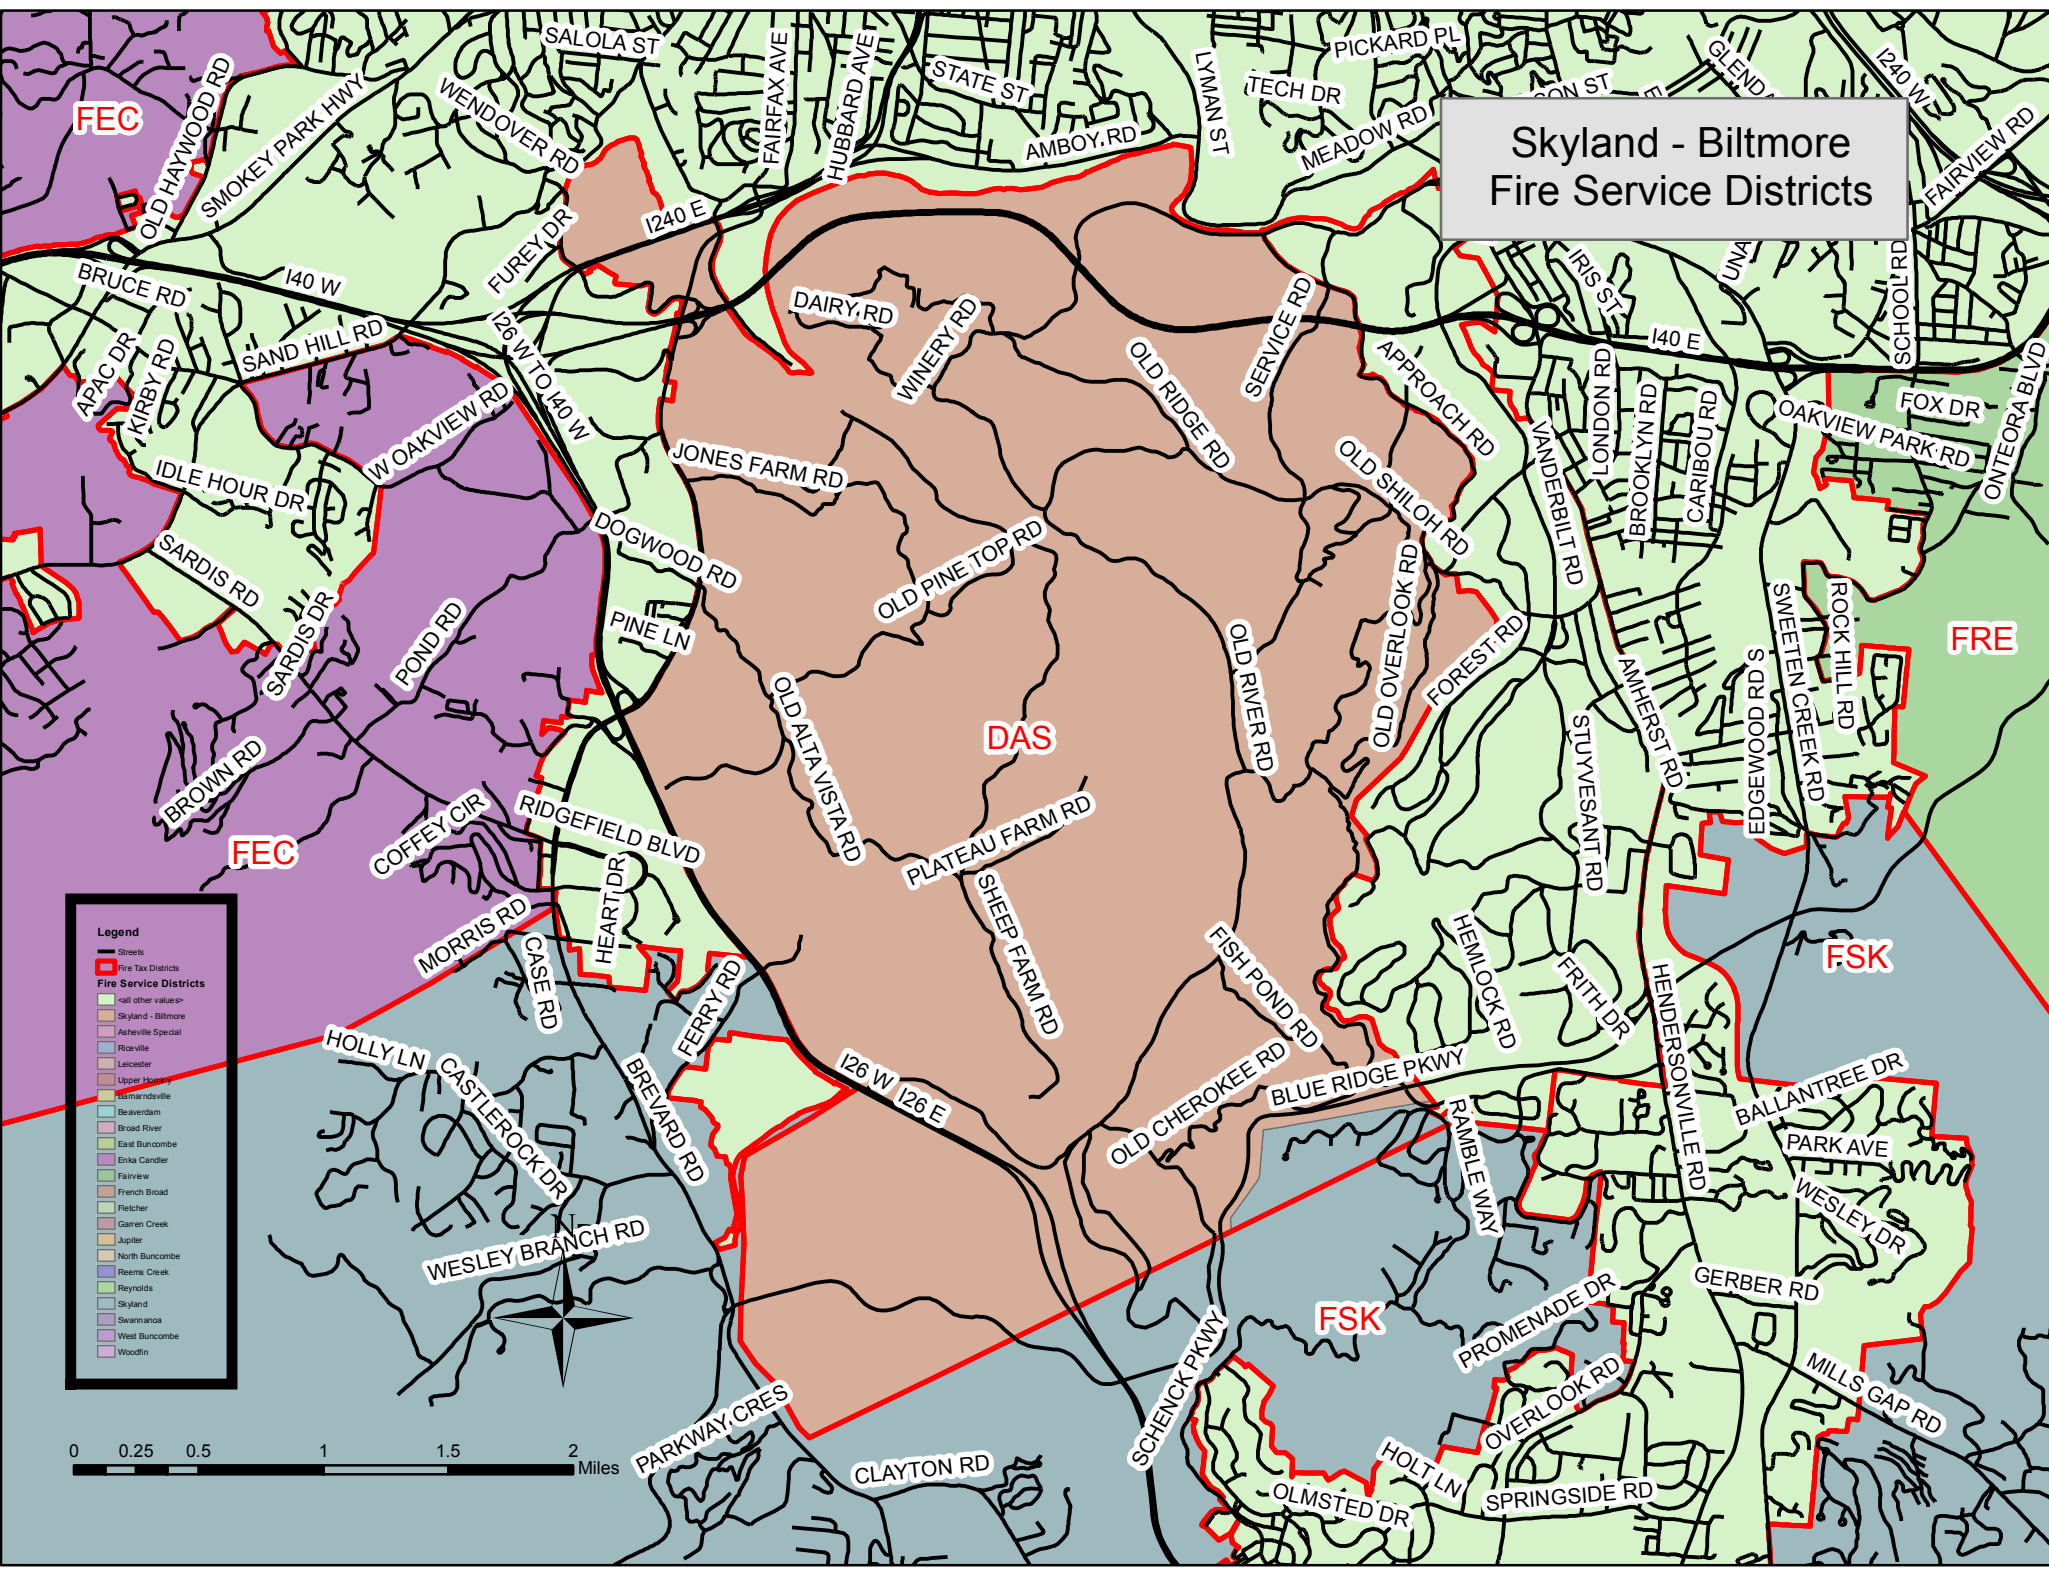

Skyland - Biltmore Fire Service Districts

Legend

- Streets
- Fire Tax Districts
- **Fire Service Districts**
  - All other values-
  - Skyland - Biltmore
  - Asheville Special
  - Riceville
  - Lacoster
  - Upper Hgway
  - Dumfriesville
  - Bavensdam
  - Broad River
  - East Buncombe
  - Enka Candler
  - Fairview
  - French Broad
  - Fletcher
  - Garron Creek
  - Jupiter
  - North Buncombe
  - Reems Creek
  - Reynolds
  - Skyland
  - Swannanoa
  - West Buncombe
  - Woodfin