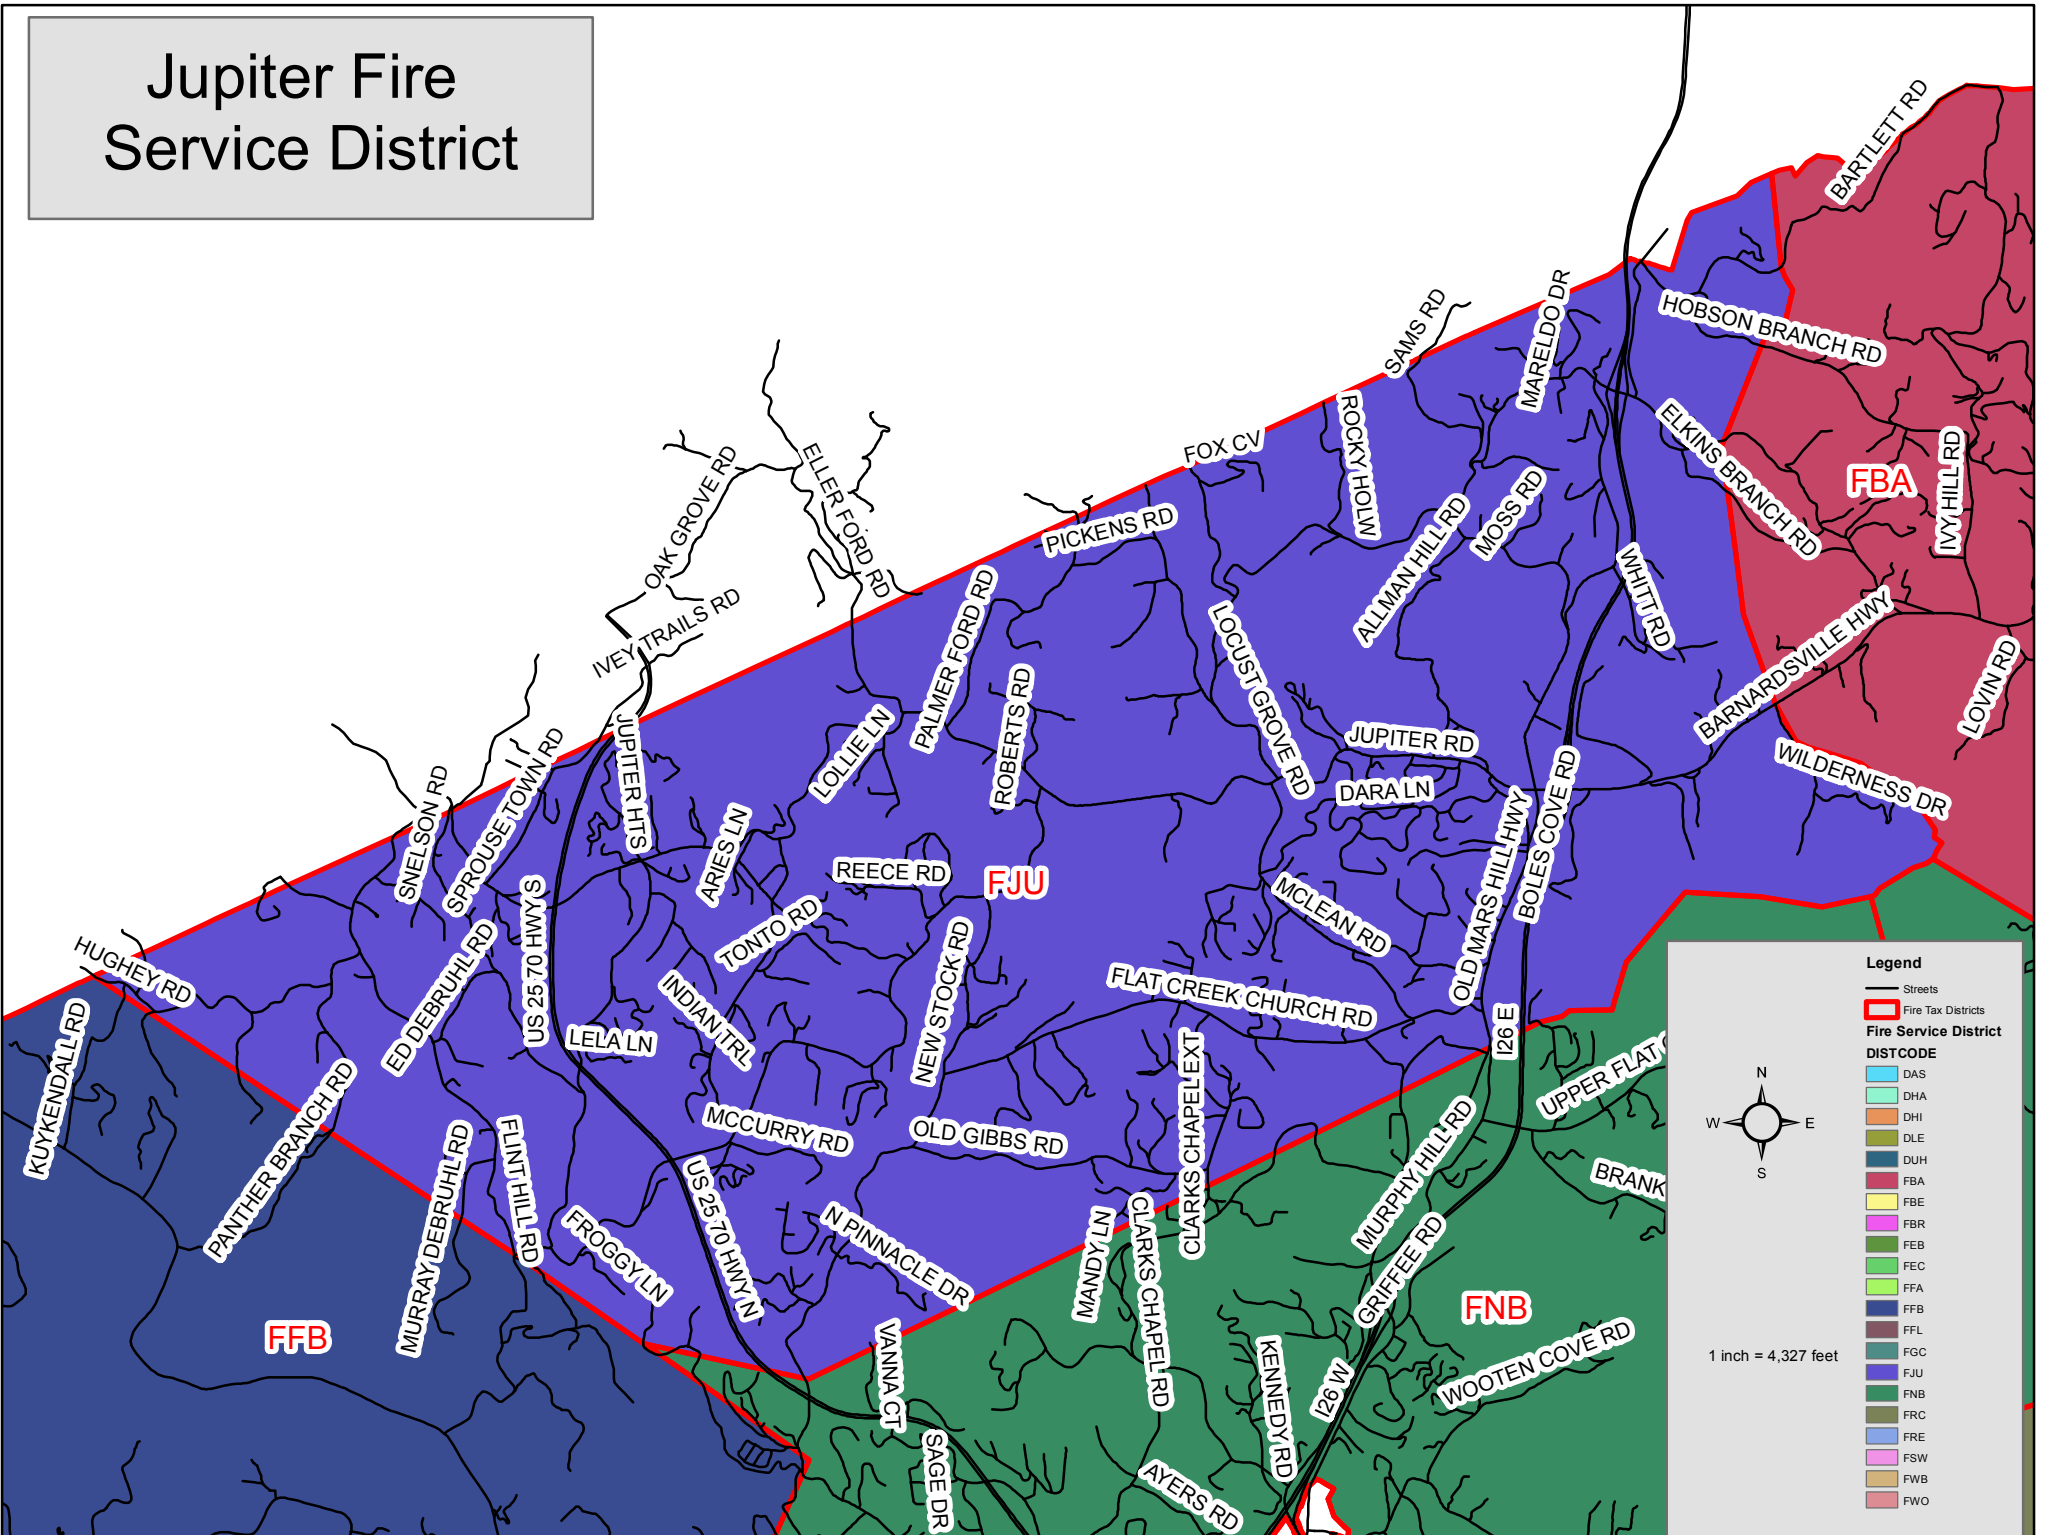

Jupiter Fire Service District

Legend

- Streets
- ▭ Fire Tax Districts
- **Fire Service District**
- **DISTCODE**
- DAS
- DHA
- DHI
- DLE
- DUH
- FBA
- FBE
- FBR
- FEB
- FEC
- FFA
- FFB
- FFL
- FGC
- FJU
- FNB
- FRC
- FRE
- FSW
- FWB
- FWO

1 inch = 4,327 feet