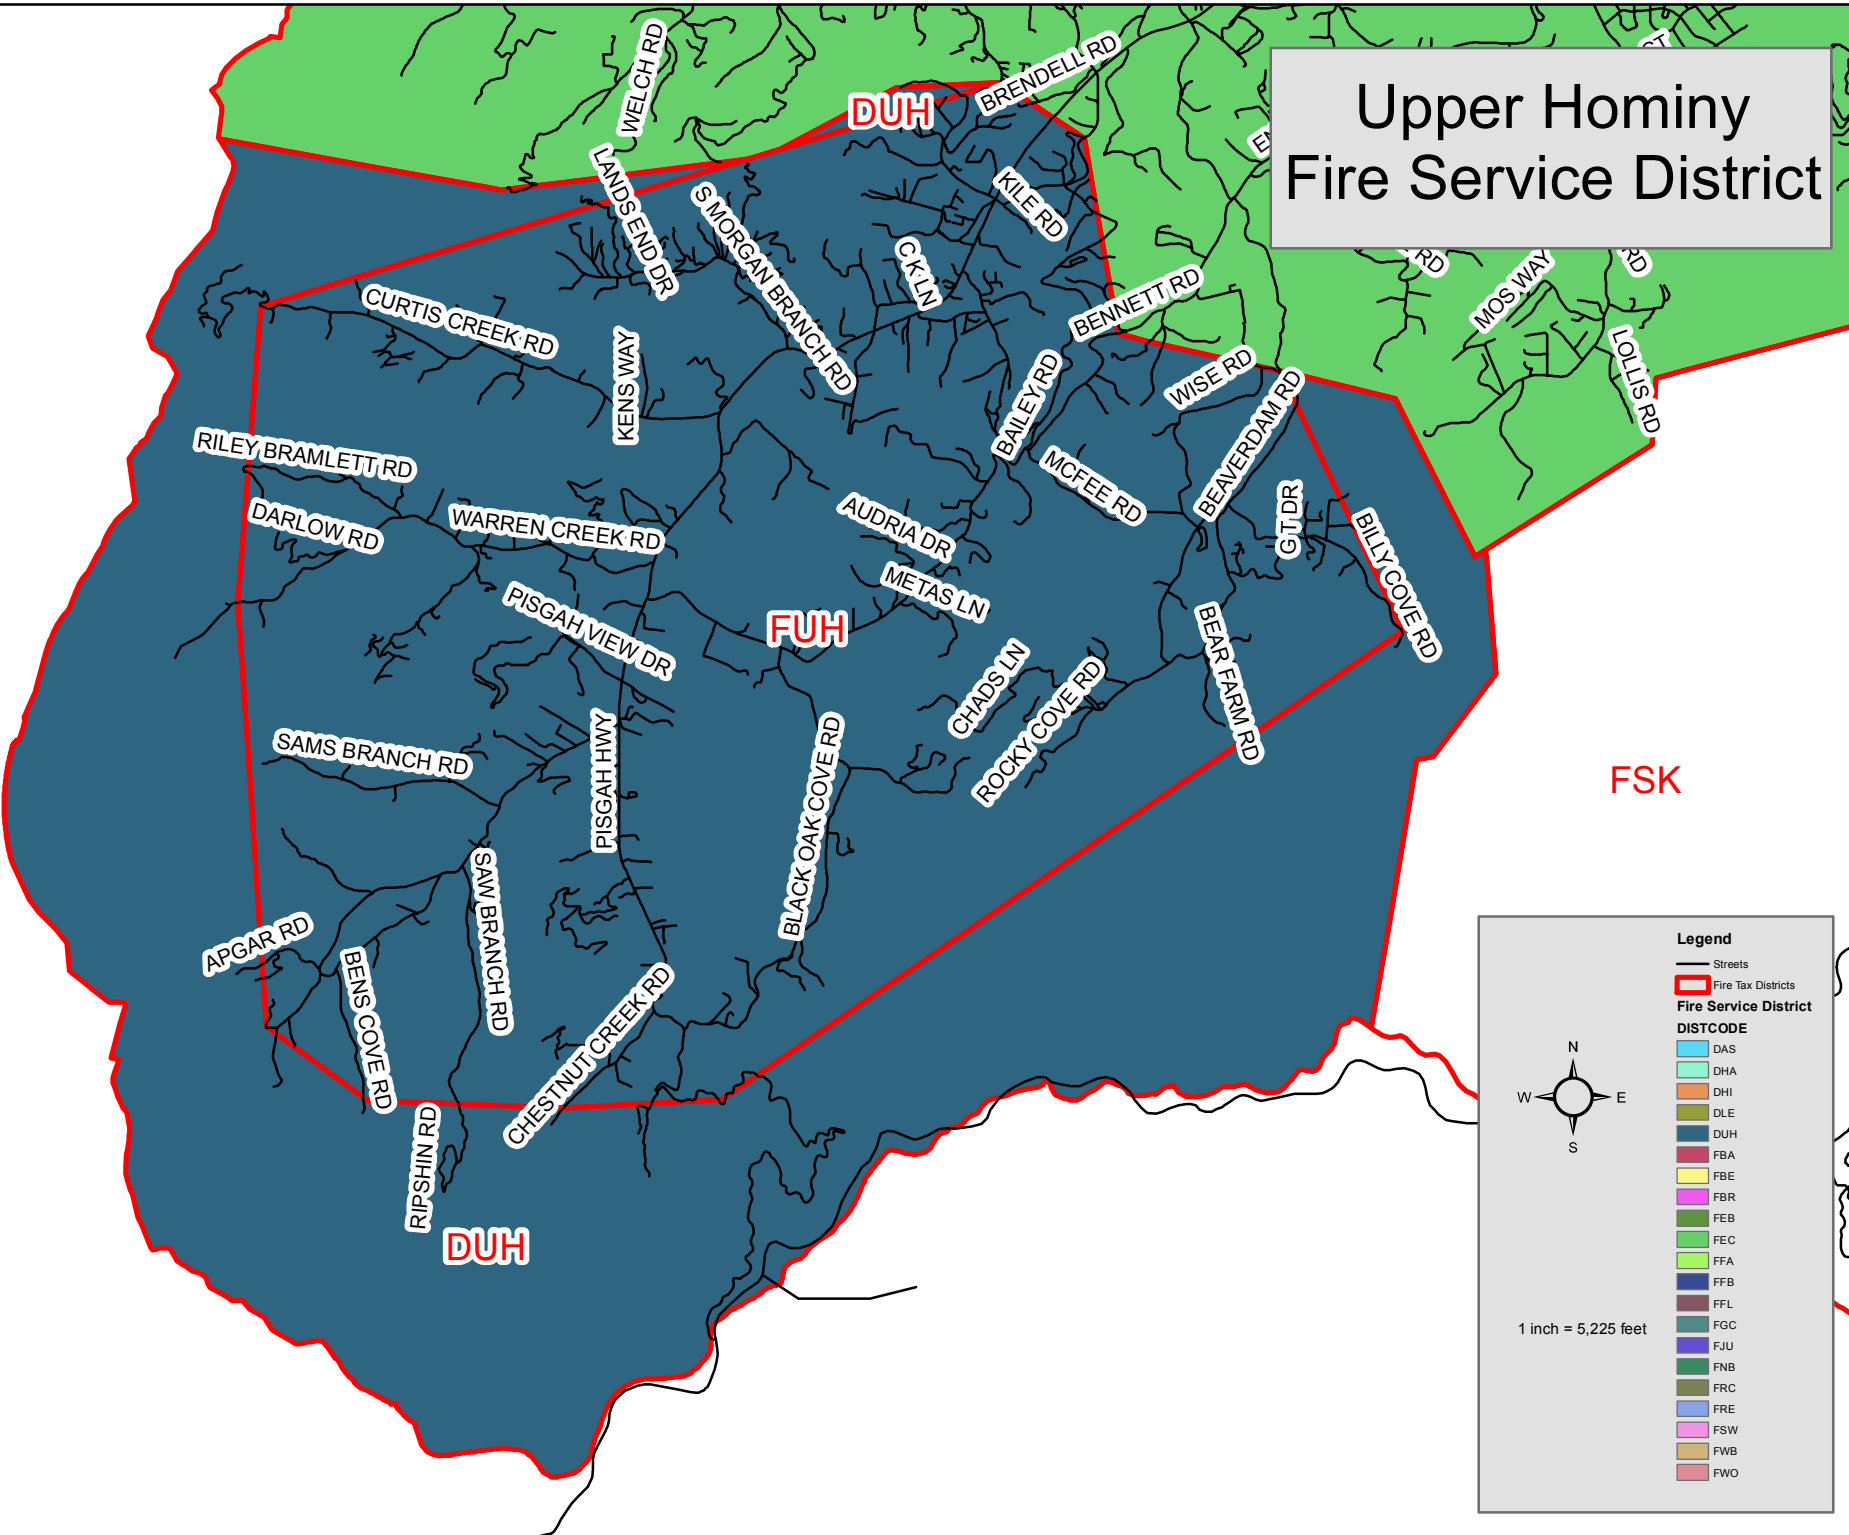

Upper Hominy Fire Service District

FSK

Legend

- Streets
- Fire Tax Districts
- Fire Service District

DISTCODE

- DAS
- DHA
- DHI
- DLE
- DUH
- FBA
- FBE
- FBR
- FEB
- FEC
- FFA
- FFB
- FFL
- FGC
- FJU
- FNB
- FRC
- FRE
- FSW
- FWB
- FWO

1 inch = 5,225 feet