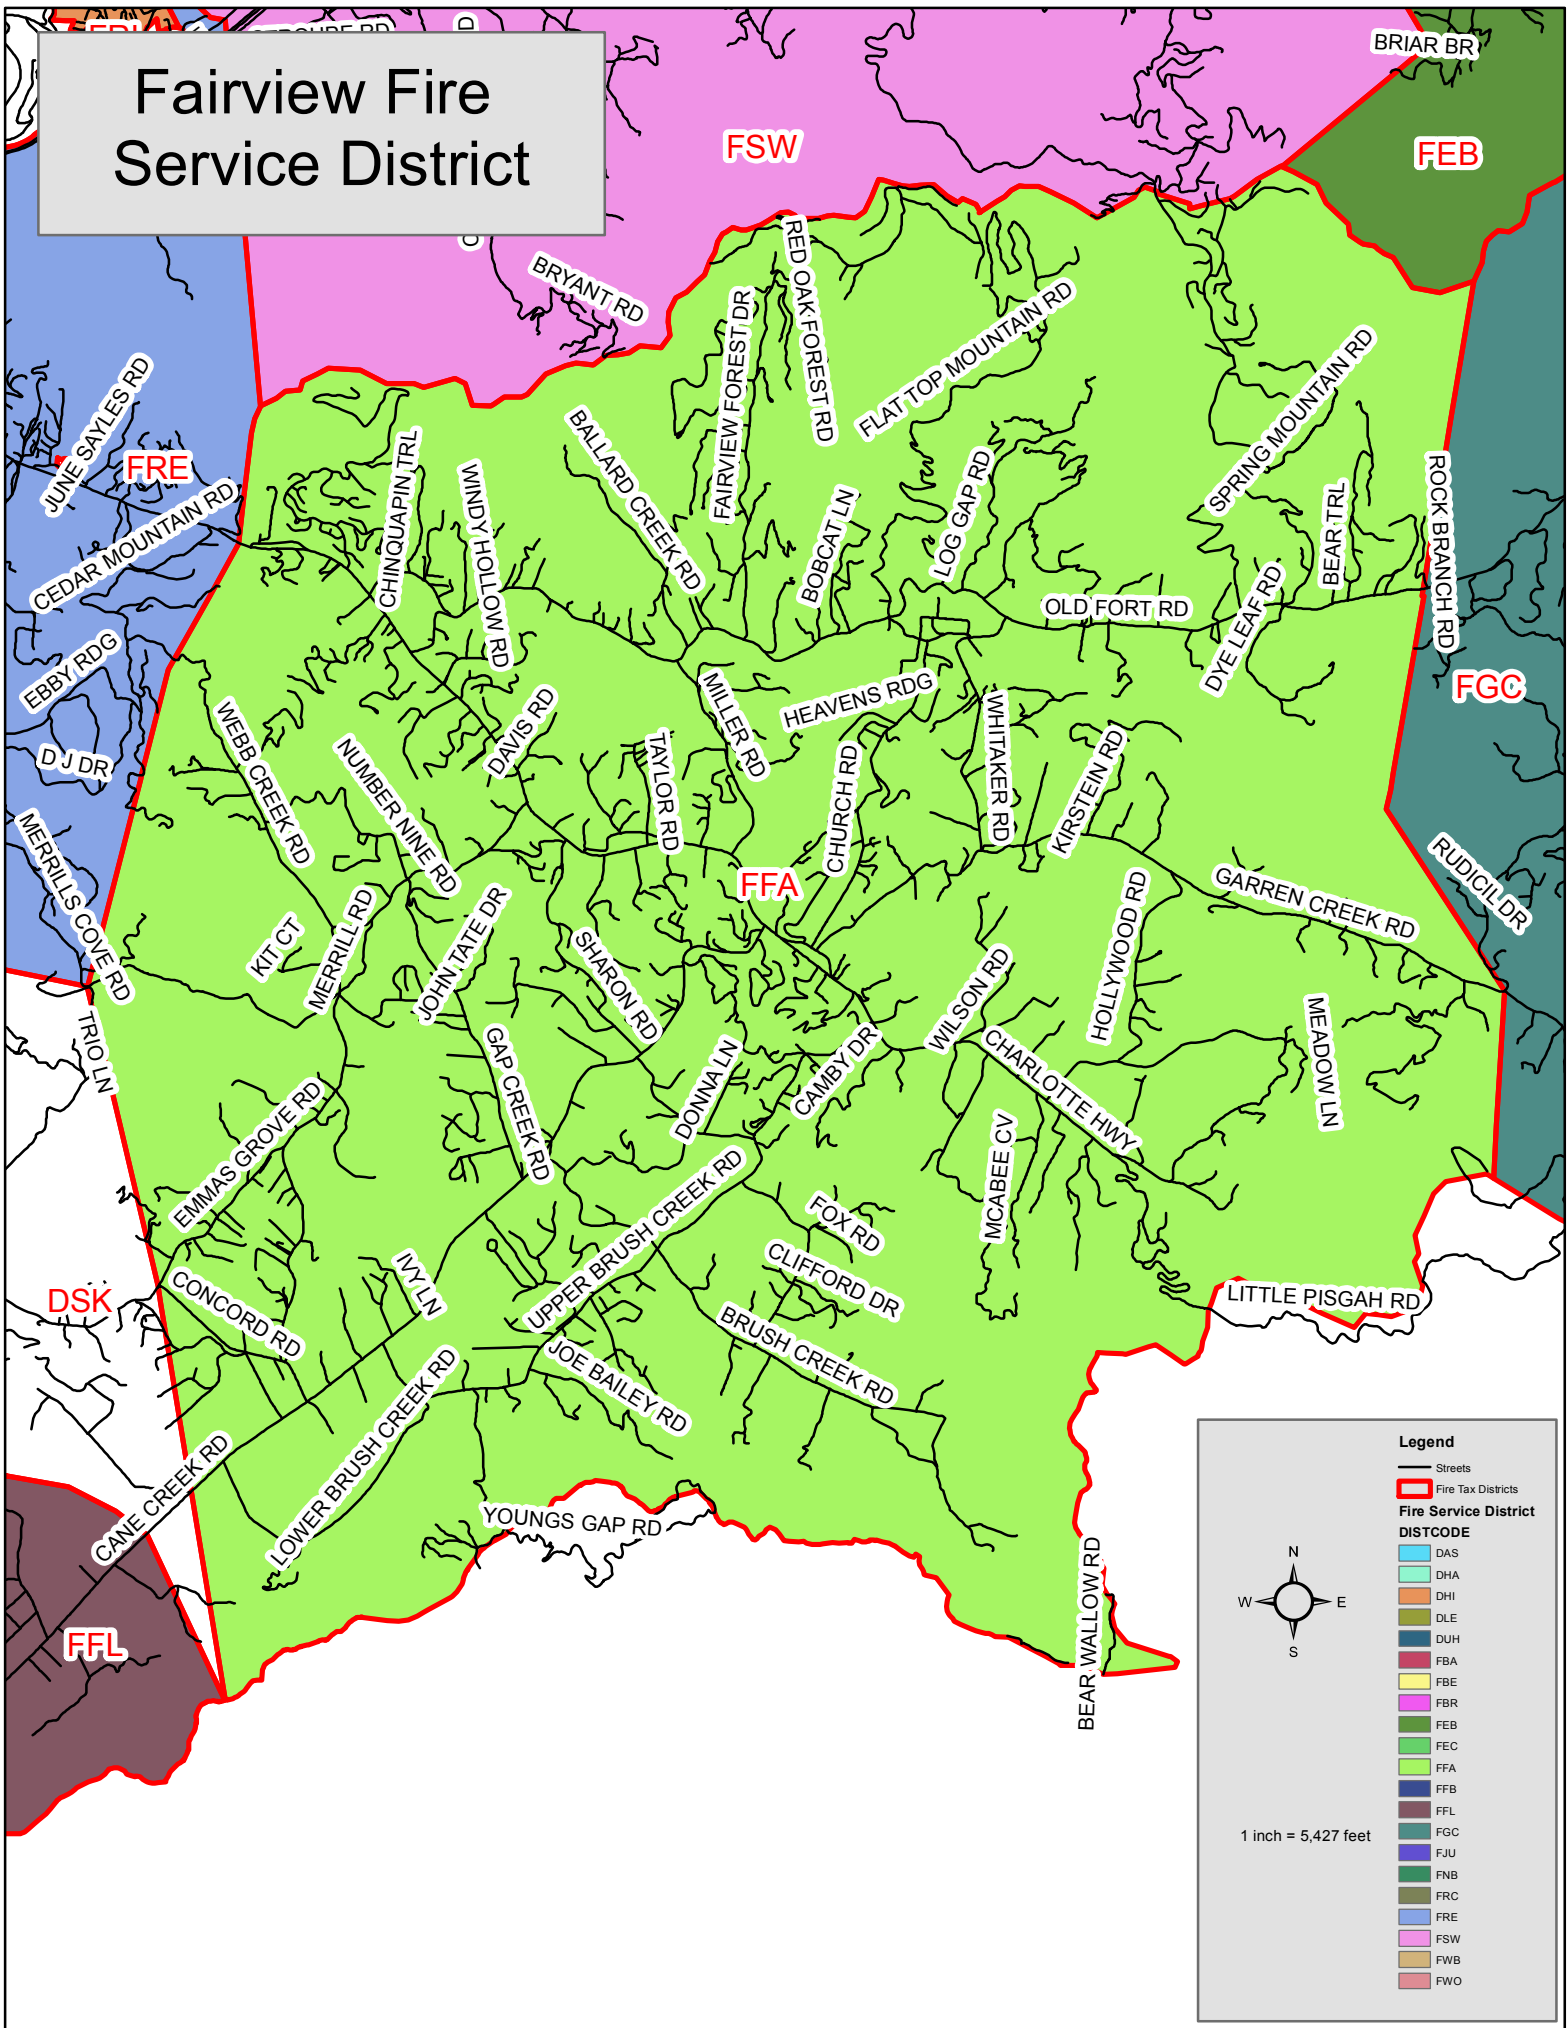

Fairview Fire Service District

Legend

- Streets
- ▭ Fire Tax Districts
- **Fire Service District**
- **DISTCODE**
- DAS
- DHA
- DHI
- DLE
- DUH
- FBA
- FBE
- FBR
- FEB
- FEC
- FFA
- FFB
- FFL
- FGC
- FJU
- FNB
- FRC
- FRE
- FSW
- FWB
- FWO

1 inch = 5,427 feet