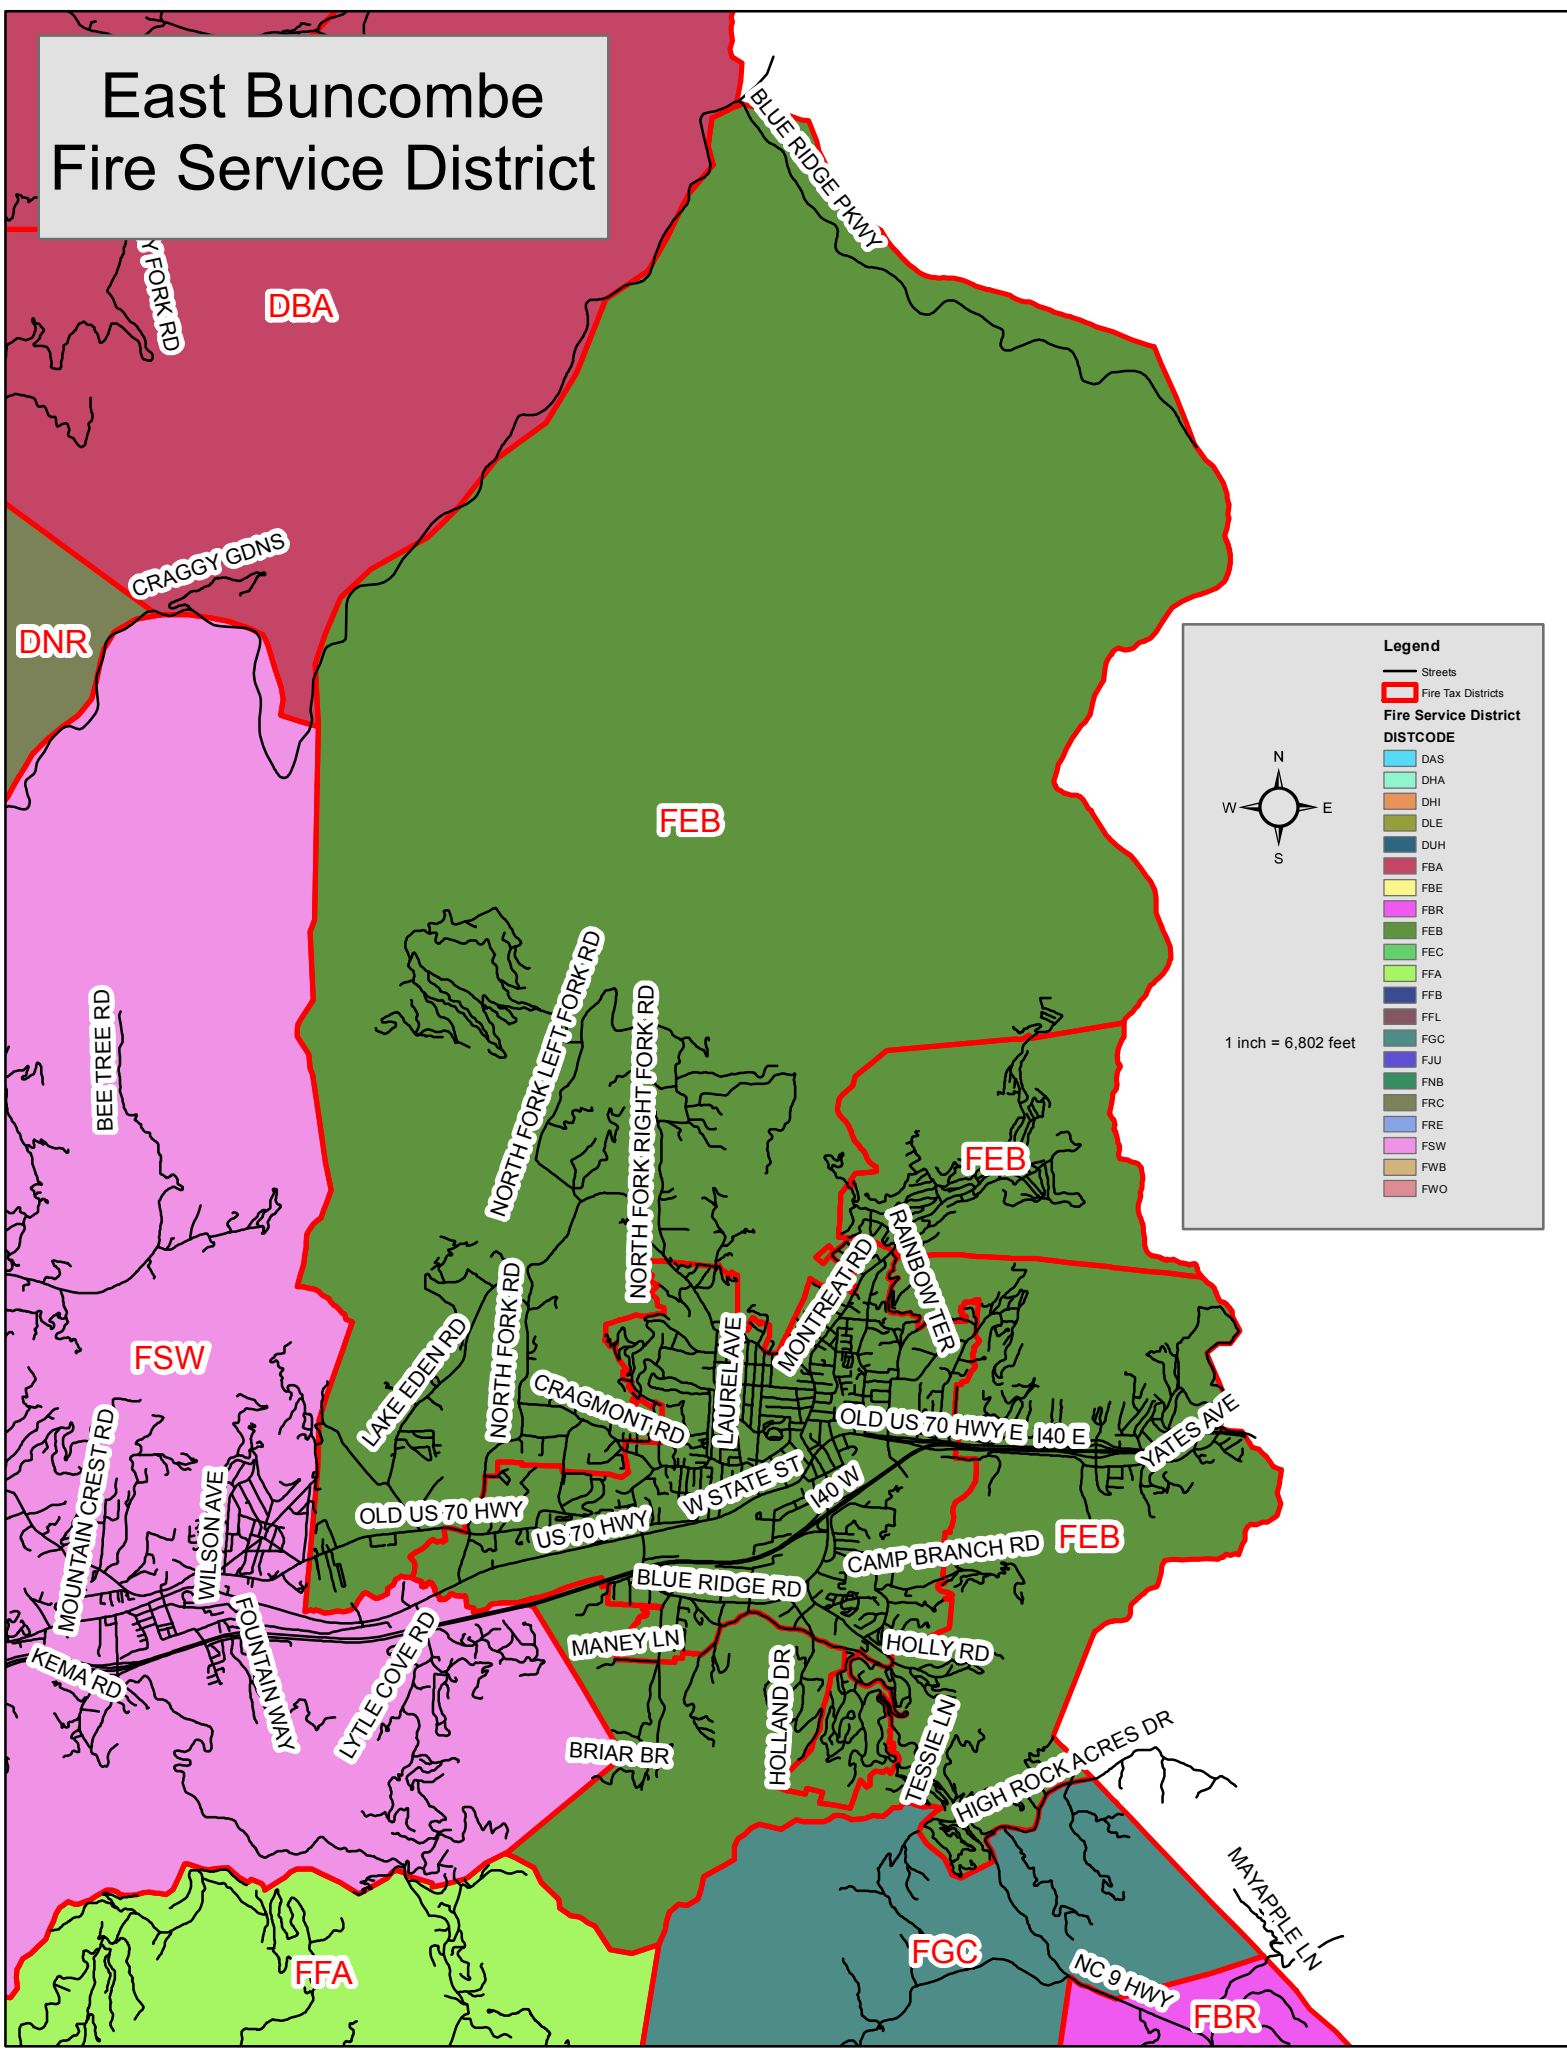

East Buncombe Fire Service District

DBA

DNR

FEB

FSW

FFA

FGC

FBR

Legend

- Streets
- Fire Tax Districts

Fire Service District

DISTCODE

- DAS
- DHA
- DHI
- DLE
- DUH
- FBA
- FBE
- FBR
- FEB
- FEC
- FFA
- FFB
- FFL
- FGC
- FJU
- FNB
- FRC
- FRE
- FSW
- FWB
- FWO

1 inch = 6,802 feet