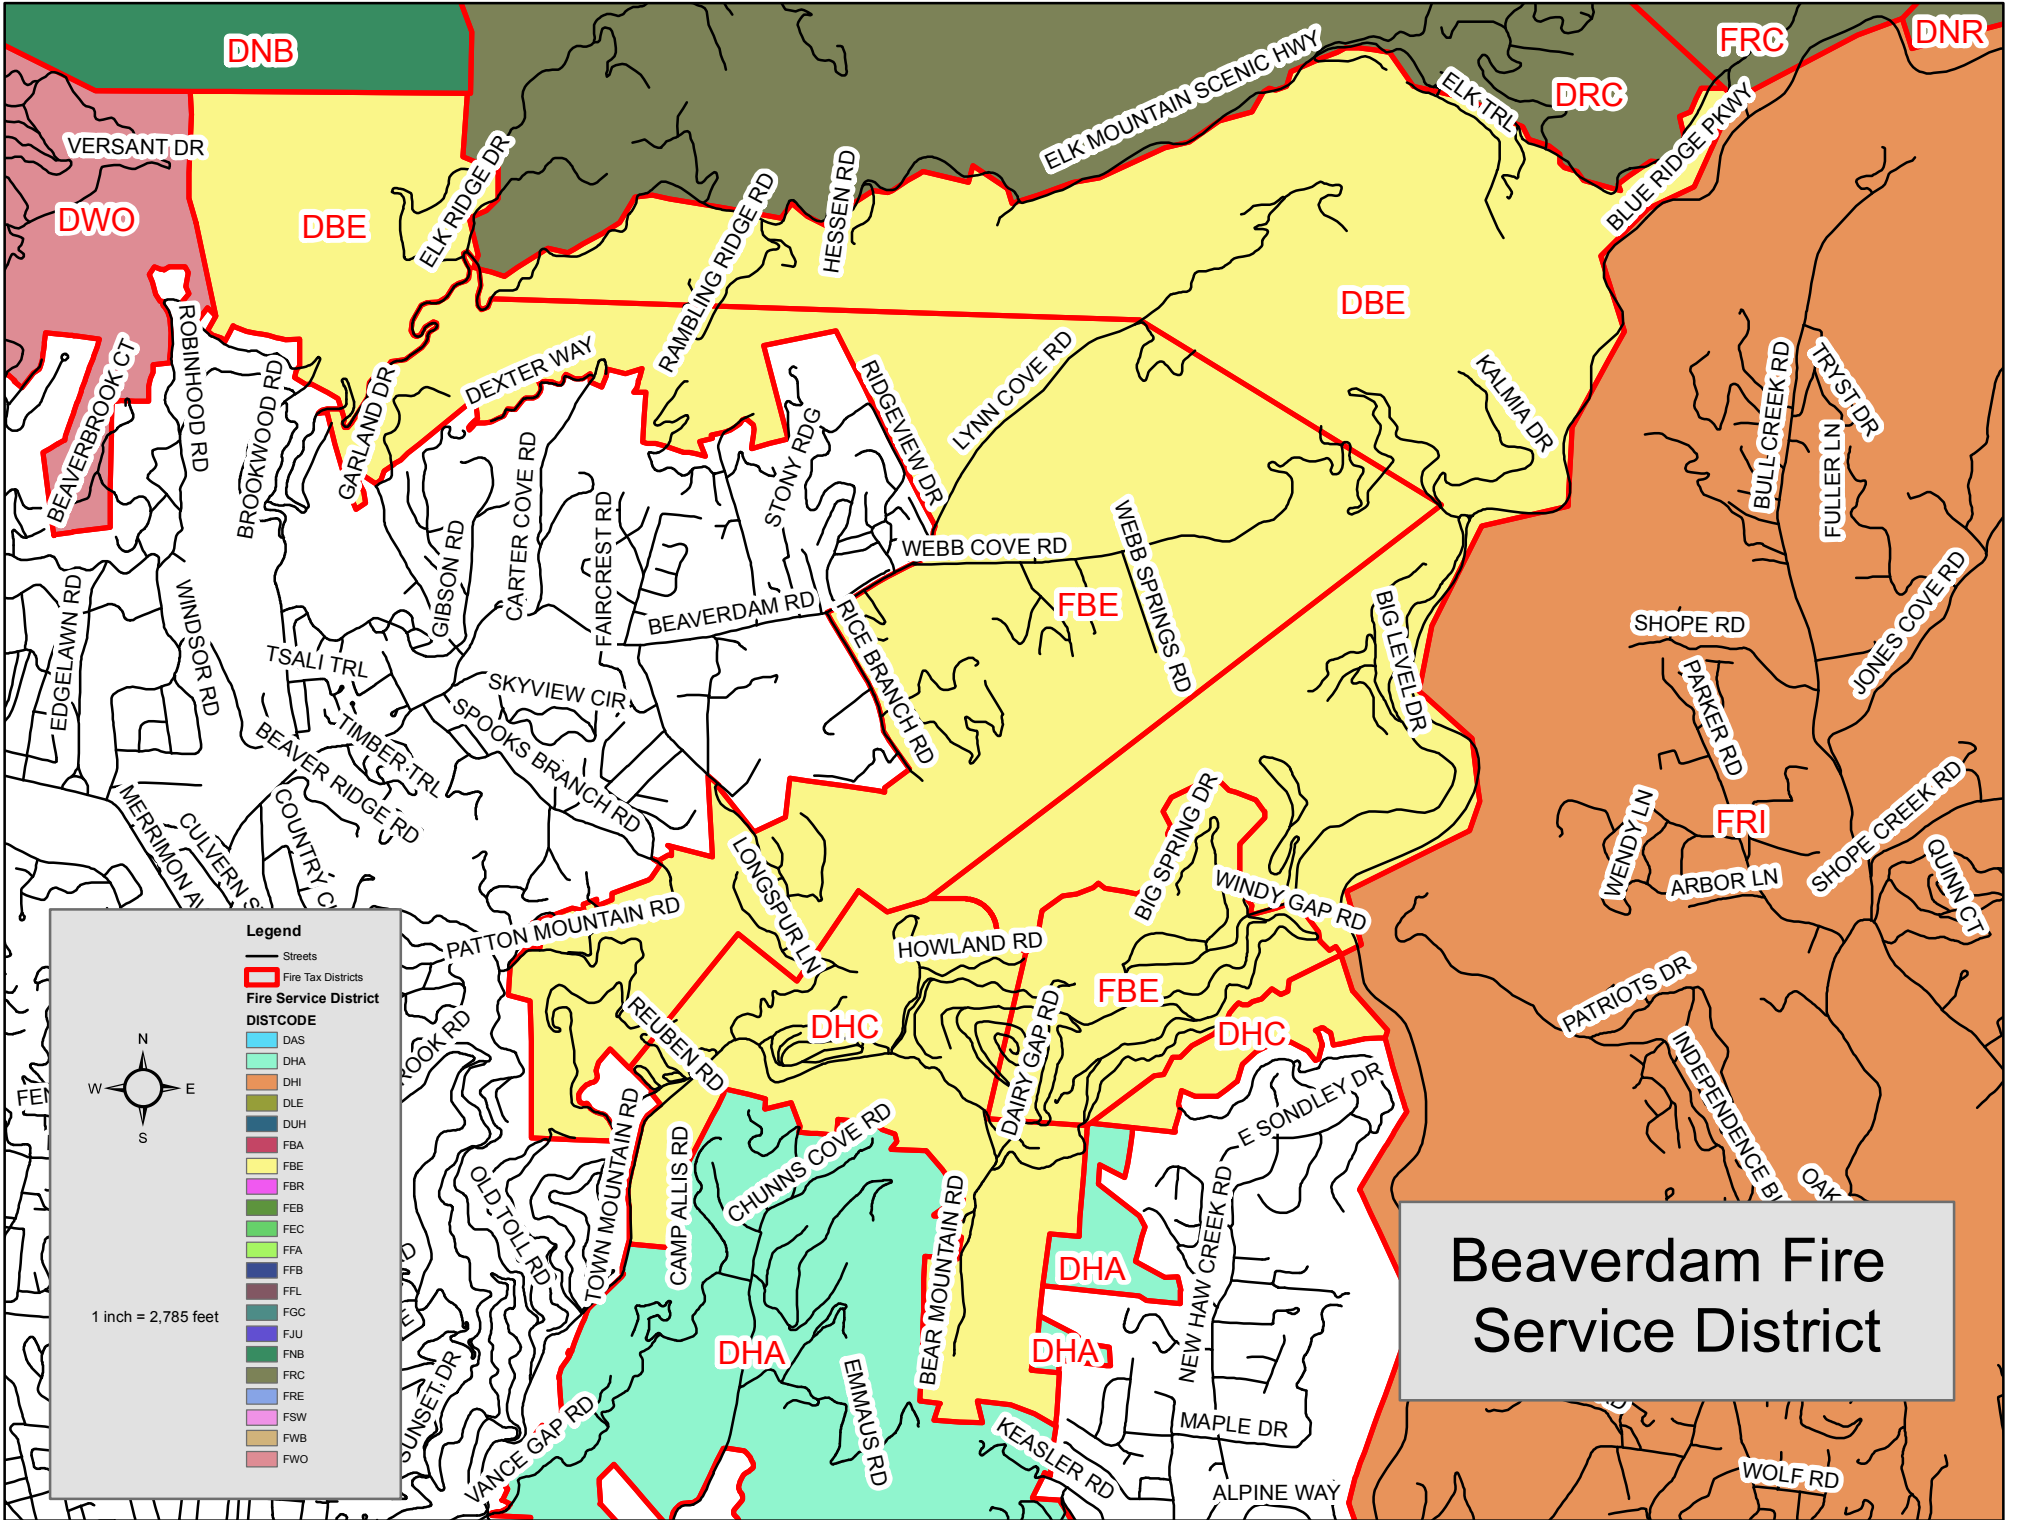

# Broad River Fire Service District

**Legend**

- Streets
- ▭ Fire Tax Districts

**Fire Service District**

DISTCODE	Color
DAS	Light Blue
DHA	Light Green
DHI	Light Orange
DLE	Light Yellow
DUH	Light Purple
FBA	Light Red
FBE	Light Yellow
FBR	Pink
FEB	Light Green
FEC	Light Green
FFA	Light Green
FFB	Light Blue
FFL	Light Blue
FGC	Teal
FJU	Light Blue
FNB	Light Green
FRC	Light Green
FRE	Light Blue
FSW	Pink
FWB	Light Green
FWO	Light Red