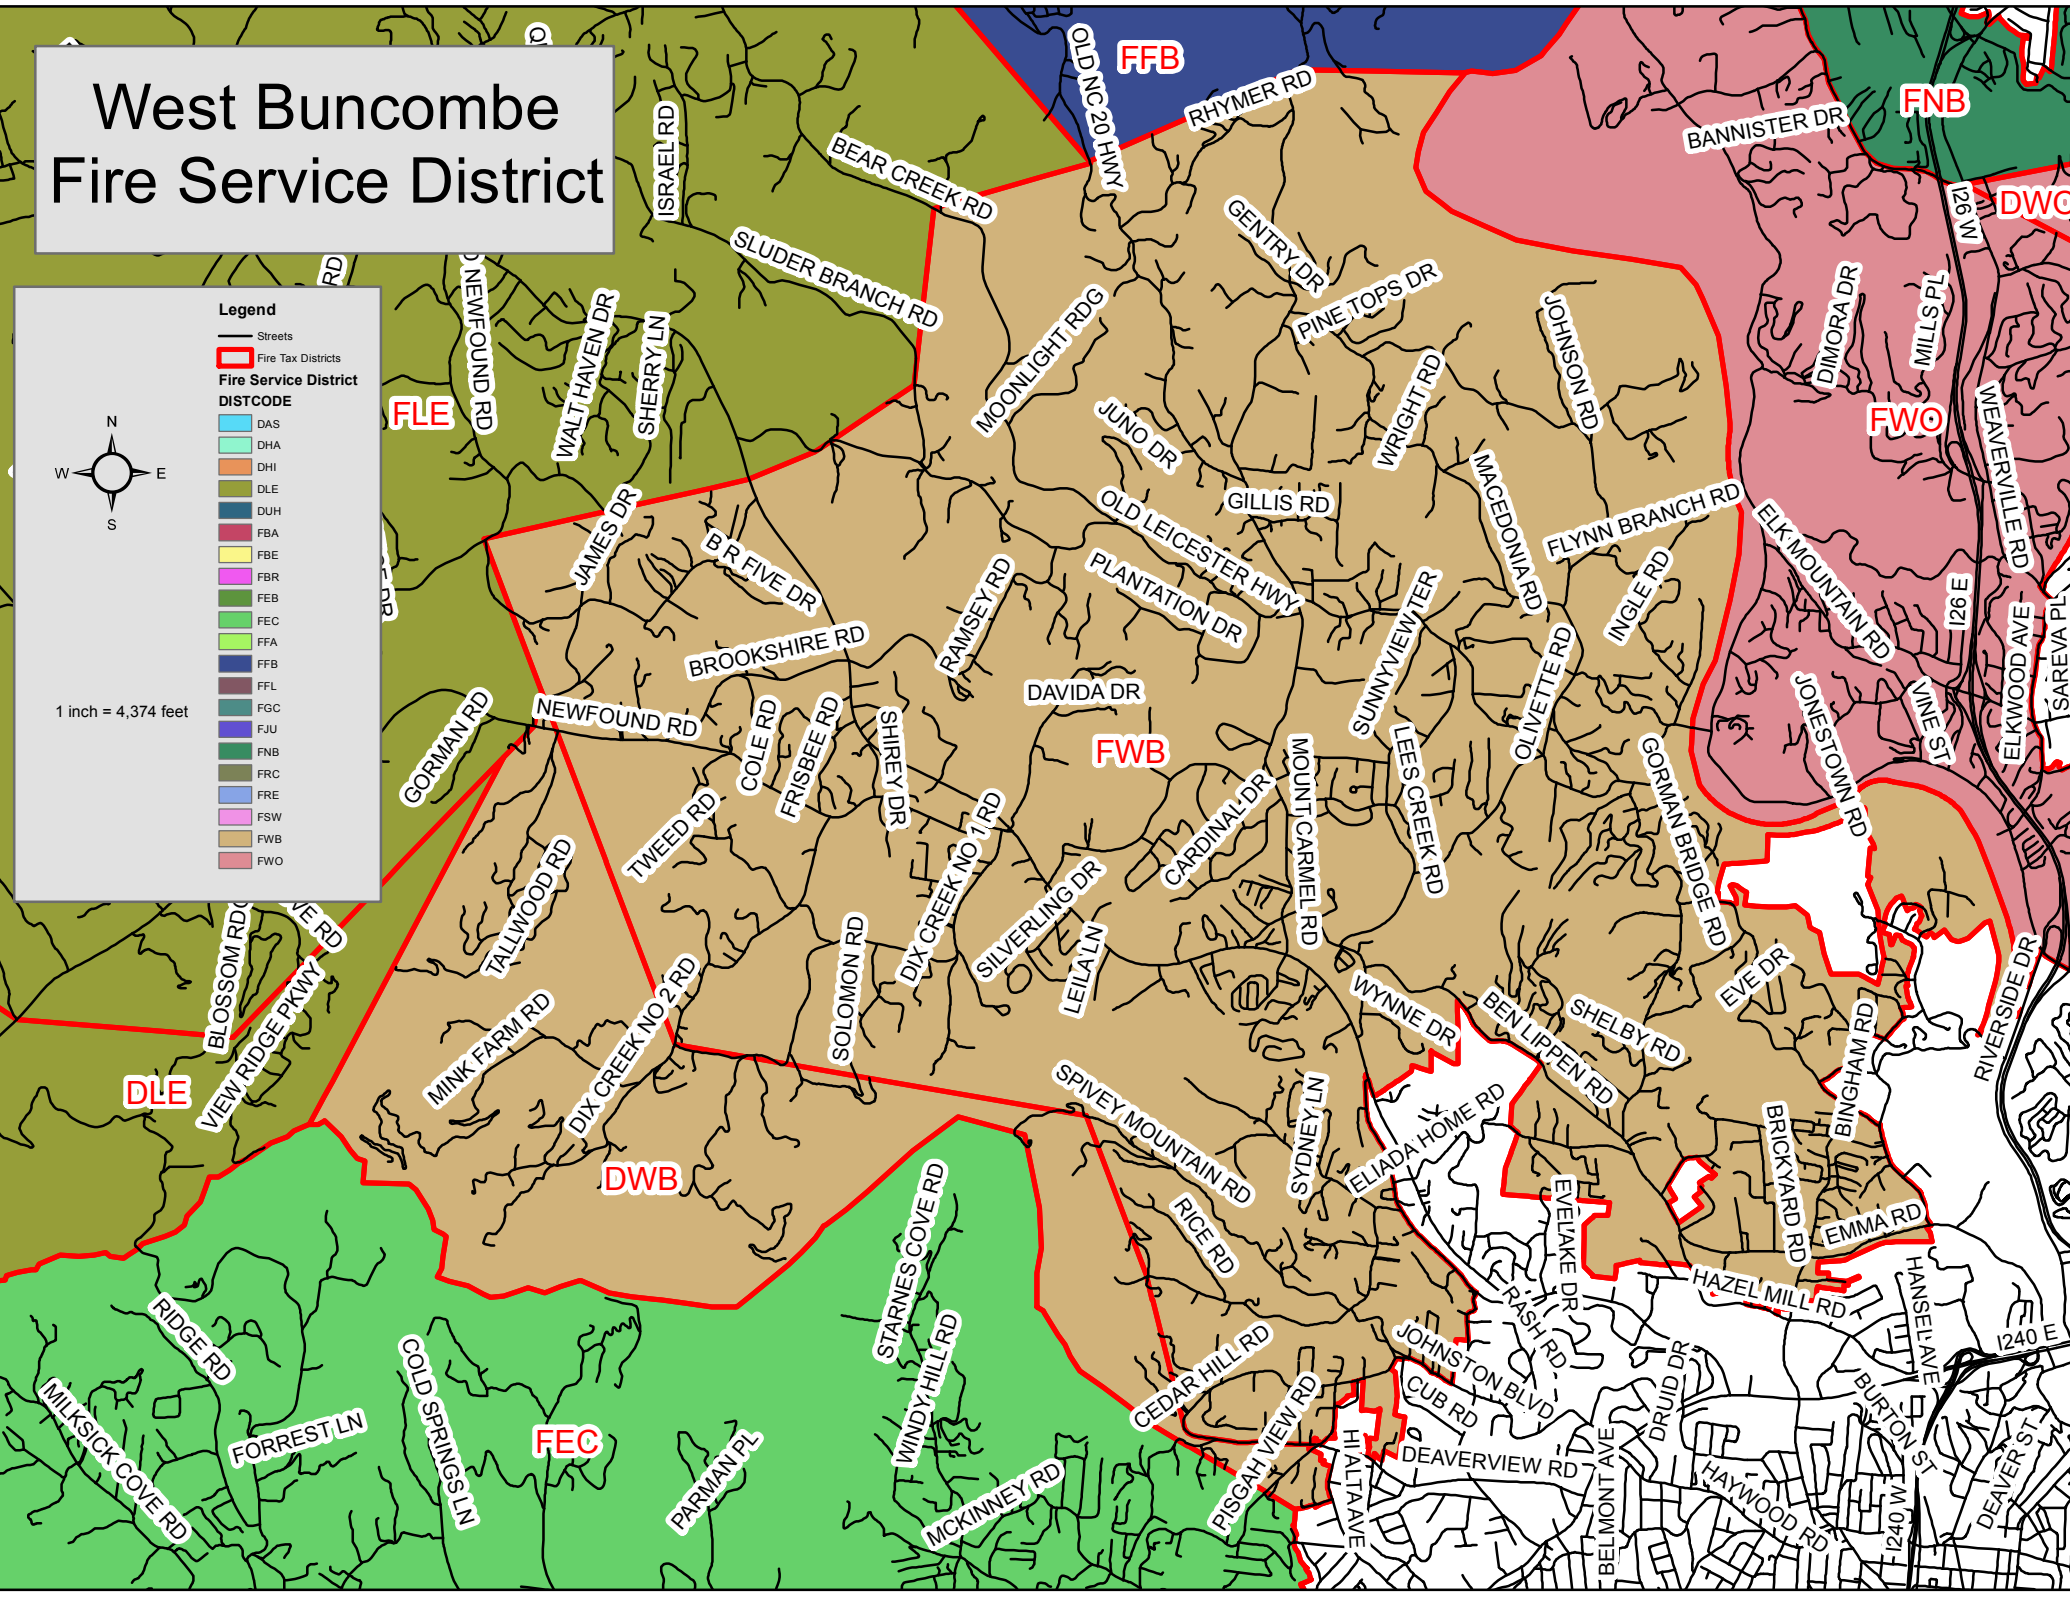

West Buncombe Fire Service District

Legend

- Streets
- Fire Tax Districts

**Fire Service District
DISTCODE**

- DAS
- DHA
- DHI
- DLE
- DUH
- FBA
- FBE
- FBR
- FEA
- FEC
- FFA
- FFB
- FFL
- FGC
- FJU
- FNB
- FRC
- FRE
- FSW
- FWB
- FWO

1 inch = 4,374 feet