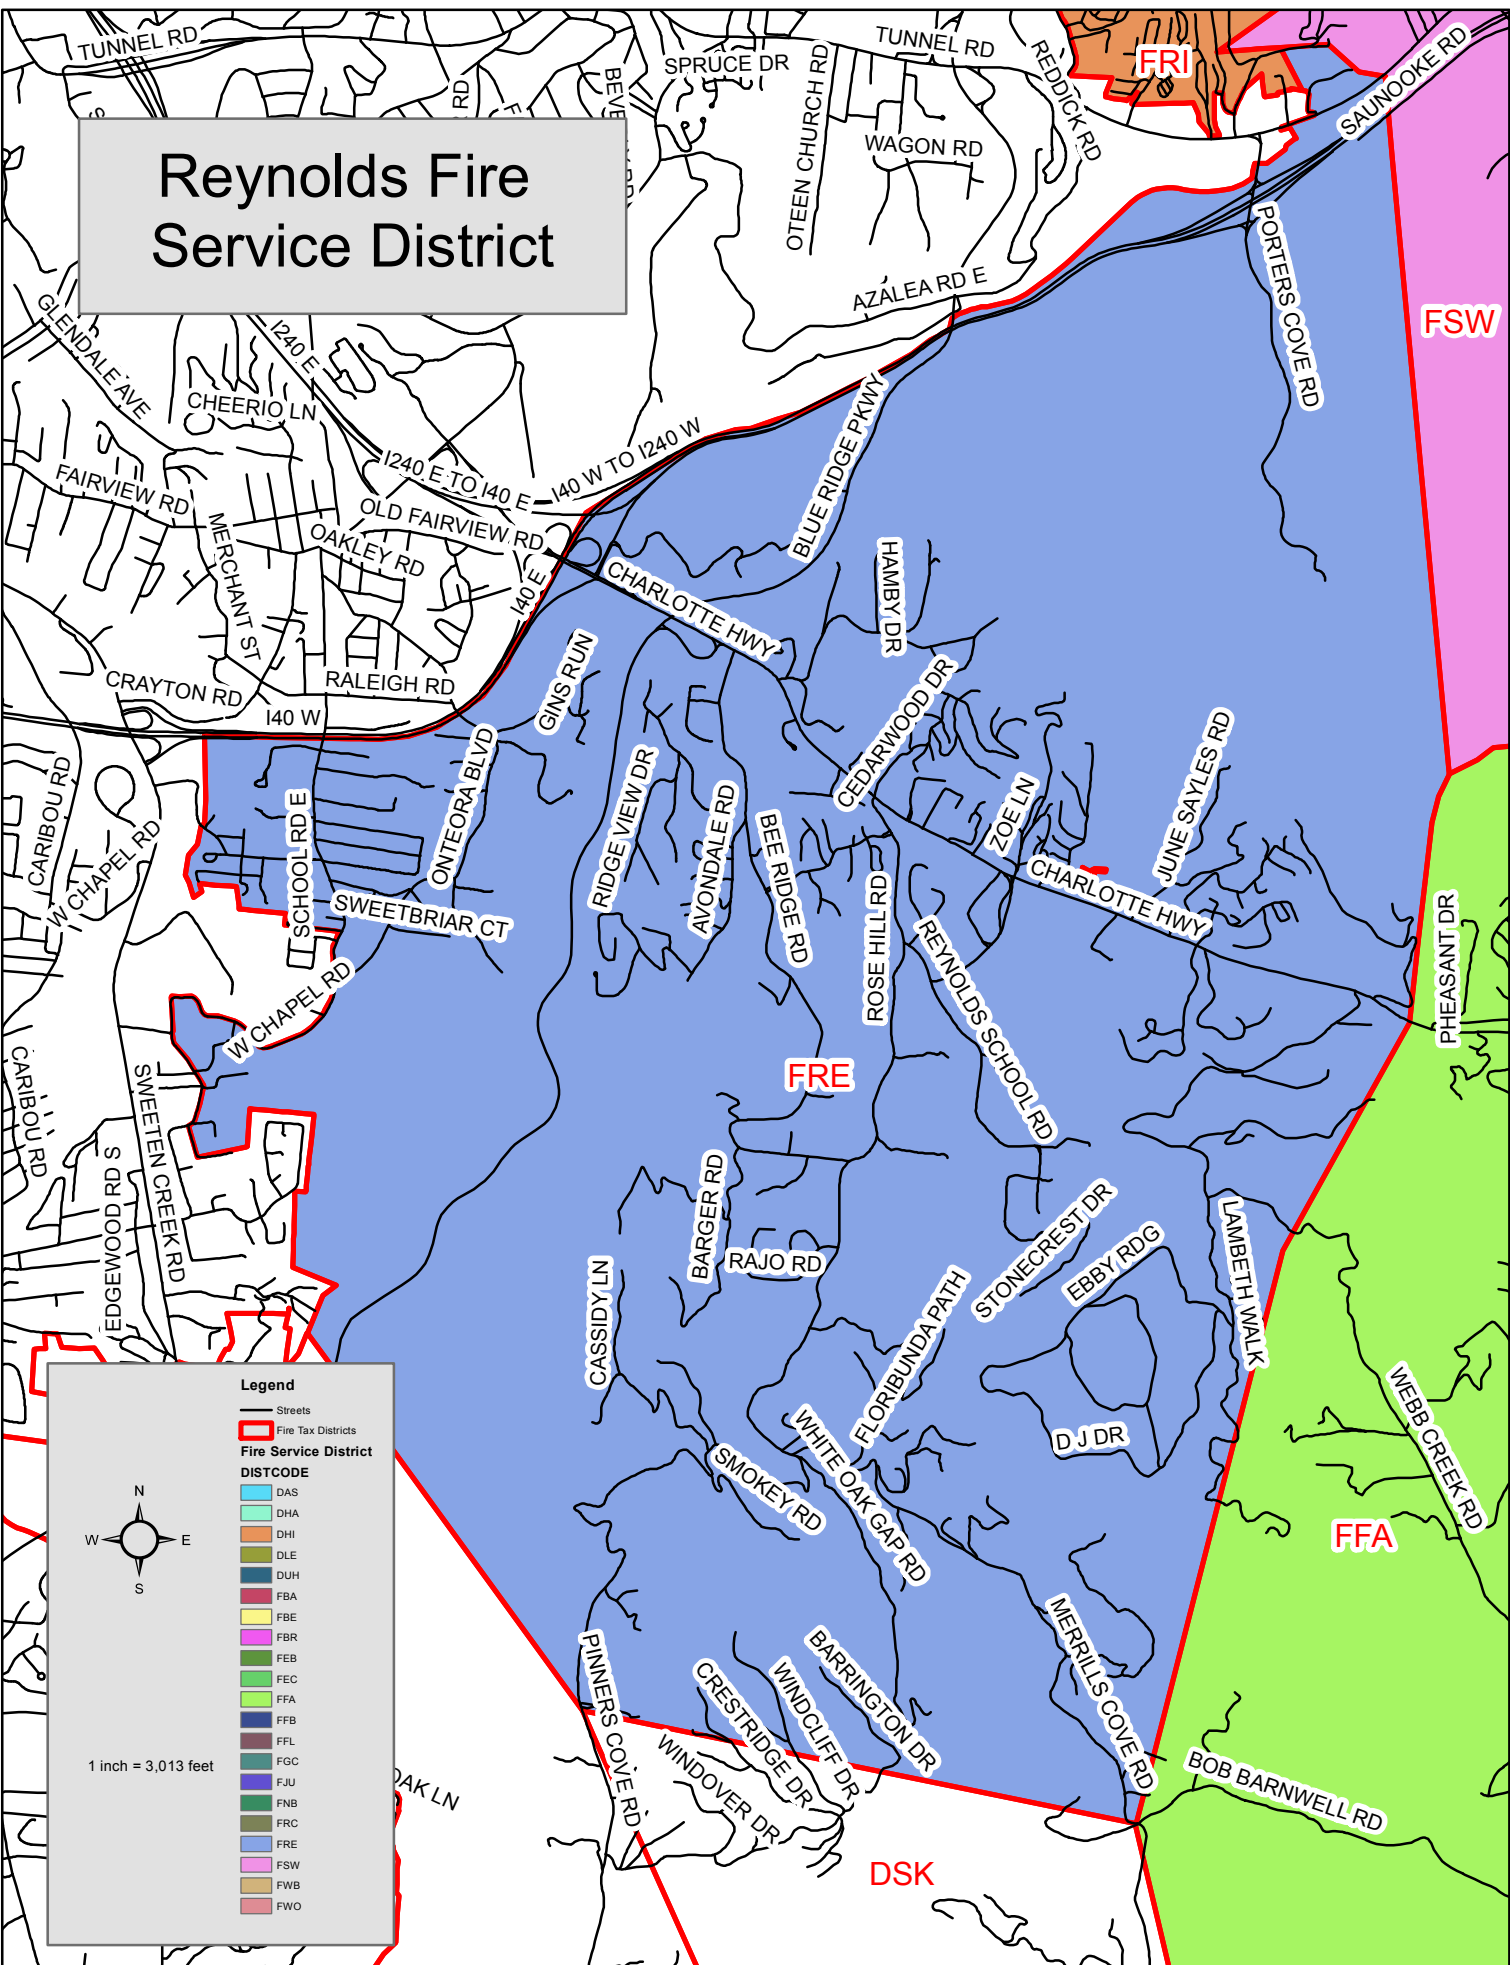

Reynolds Fire Service District

1. **Legend**
2. Streets
   - ▭ Fire Tax Districts
   - ▭ Fire Service District
3. **Fire Service District**

DISTCODE	Color
DAS	Light Blue
DHA	Light Green
DHI	Light Orange
DLE	Light Yellow
DUH	Light Purple
FBA	Light Red
FBE	Light Yellow
FBR	Light Purple
FEB	Light Green
FEC	Light Green
FFA	Light Green
FFB	Light Green
FFL	Light Green
FGC	Light Green
FJU	Light Green
FNB	Light Green
FRC	Light Green
FRE	Light Blue
FSW	Light Pink
FWB	Light Orange
FWO	Light Red

1 inch = 3,013 feet