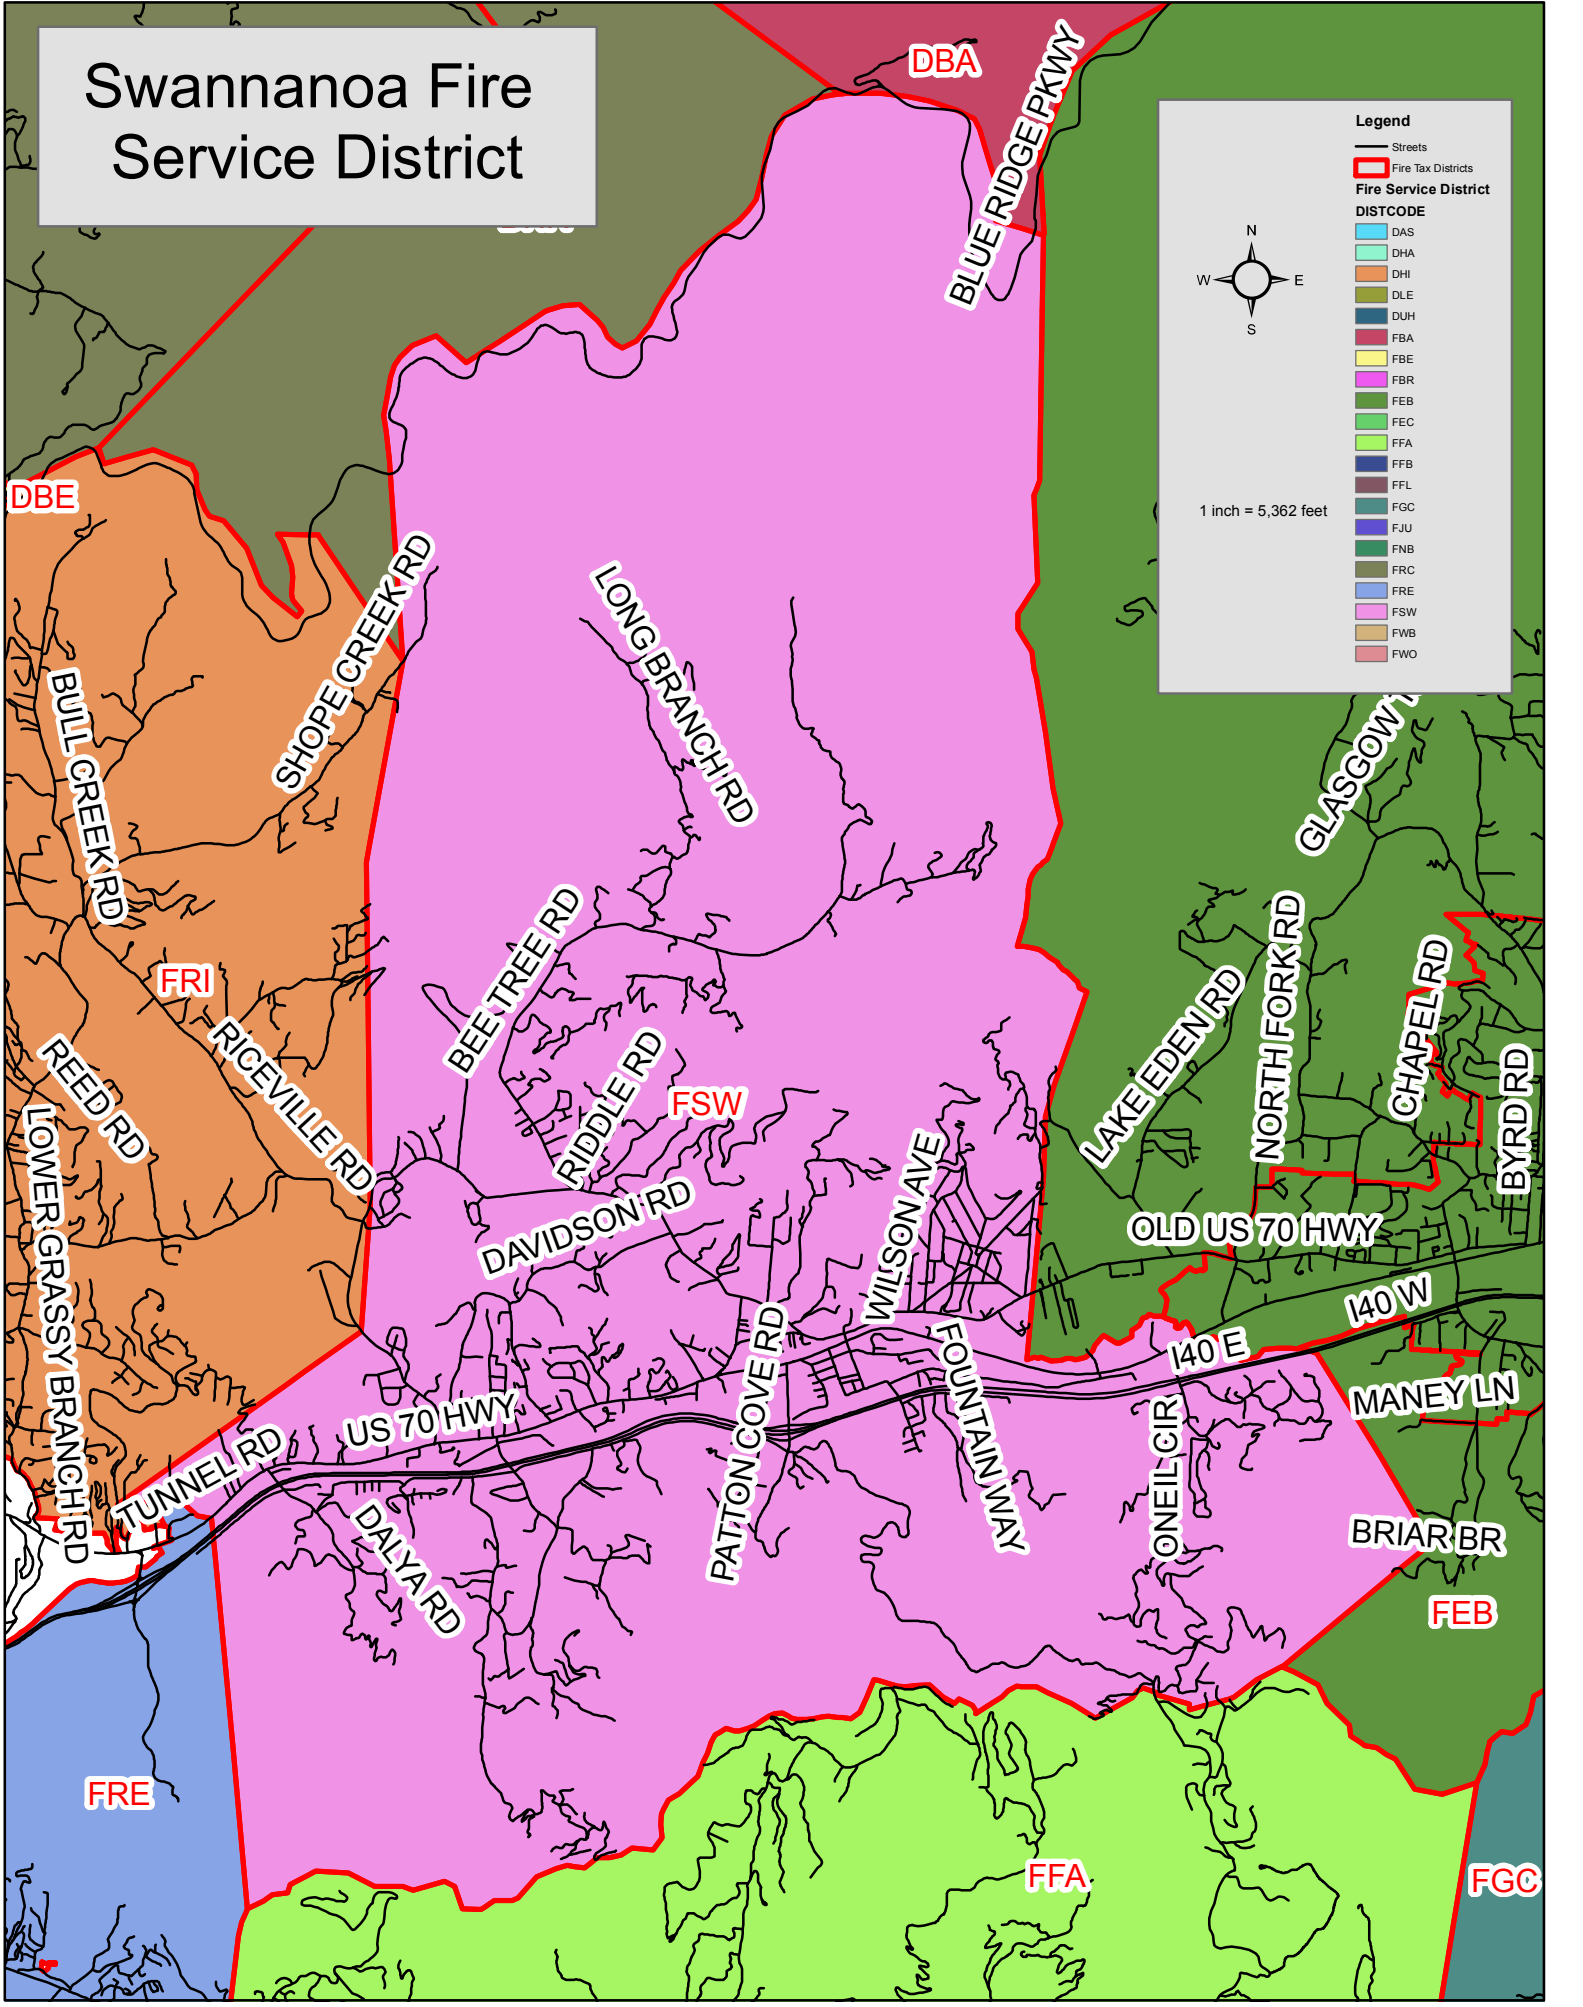

Swannanoa Fire Service District

Legend

- Streets
- Fire Tax Districts
- Fire Service District

DISTCODE

- DAS
- DHA
- DHI
- DLE
- DUH
- FBA
- FBE
- FBR
- FEB
- FEC
- FFA
- FFB
- FFL
- FGC
- FJU
- FNB
- FRC
- FRE
- FSW
- FWB
- FWO

1 inch = 5,362 feet