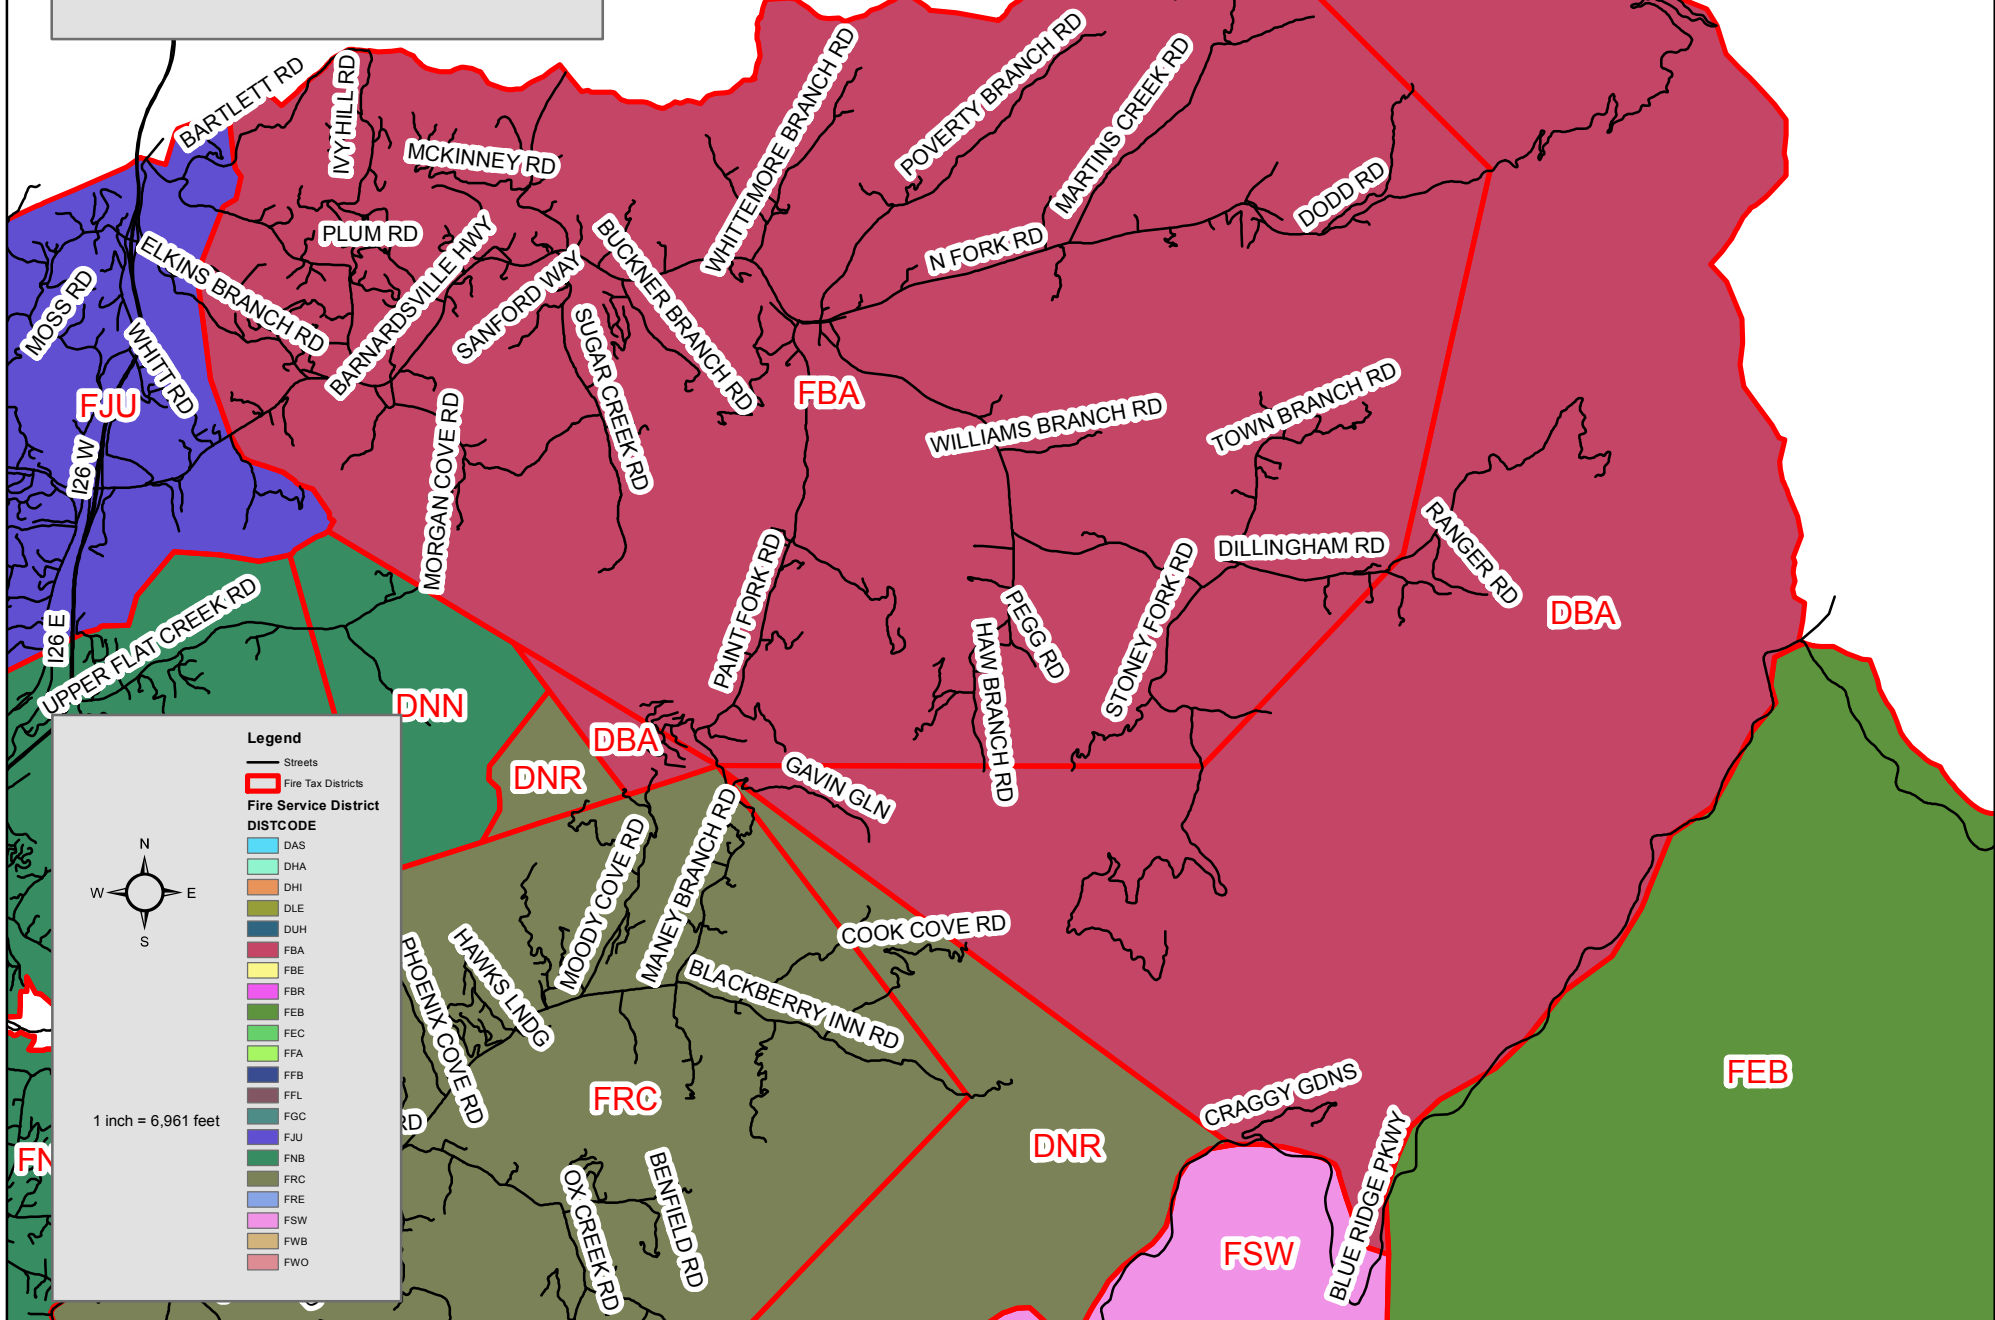

Barnardsville Fire Service District

Legend

- Streets
- ▭ Fire Tax Districts

Fire Service District

DISTCODE

DAS
DHA
DHI
DLE
DUH
FBA
FBE
FBR
FEB
FEC
FFA
FFB
FFL
FGC
FJU
FNB
FRC
FRE
FSW
FWB
FWO

1 inch = 6,961 feet