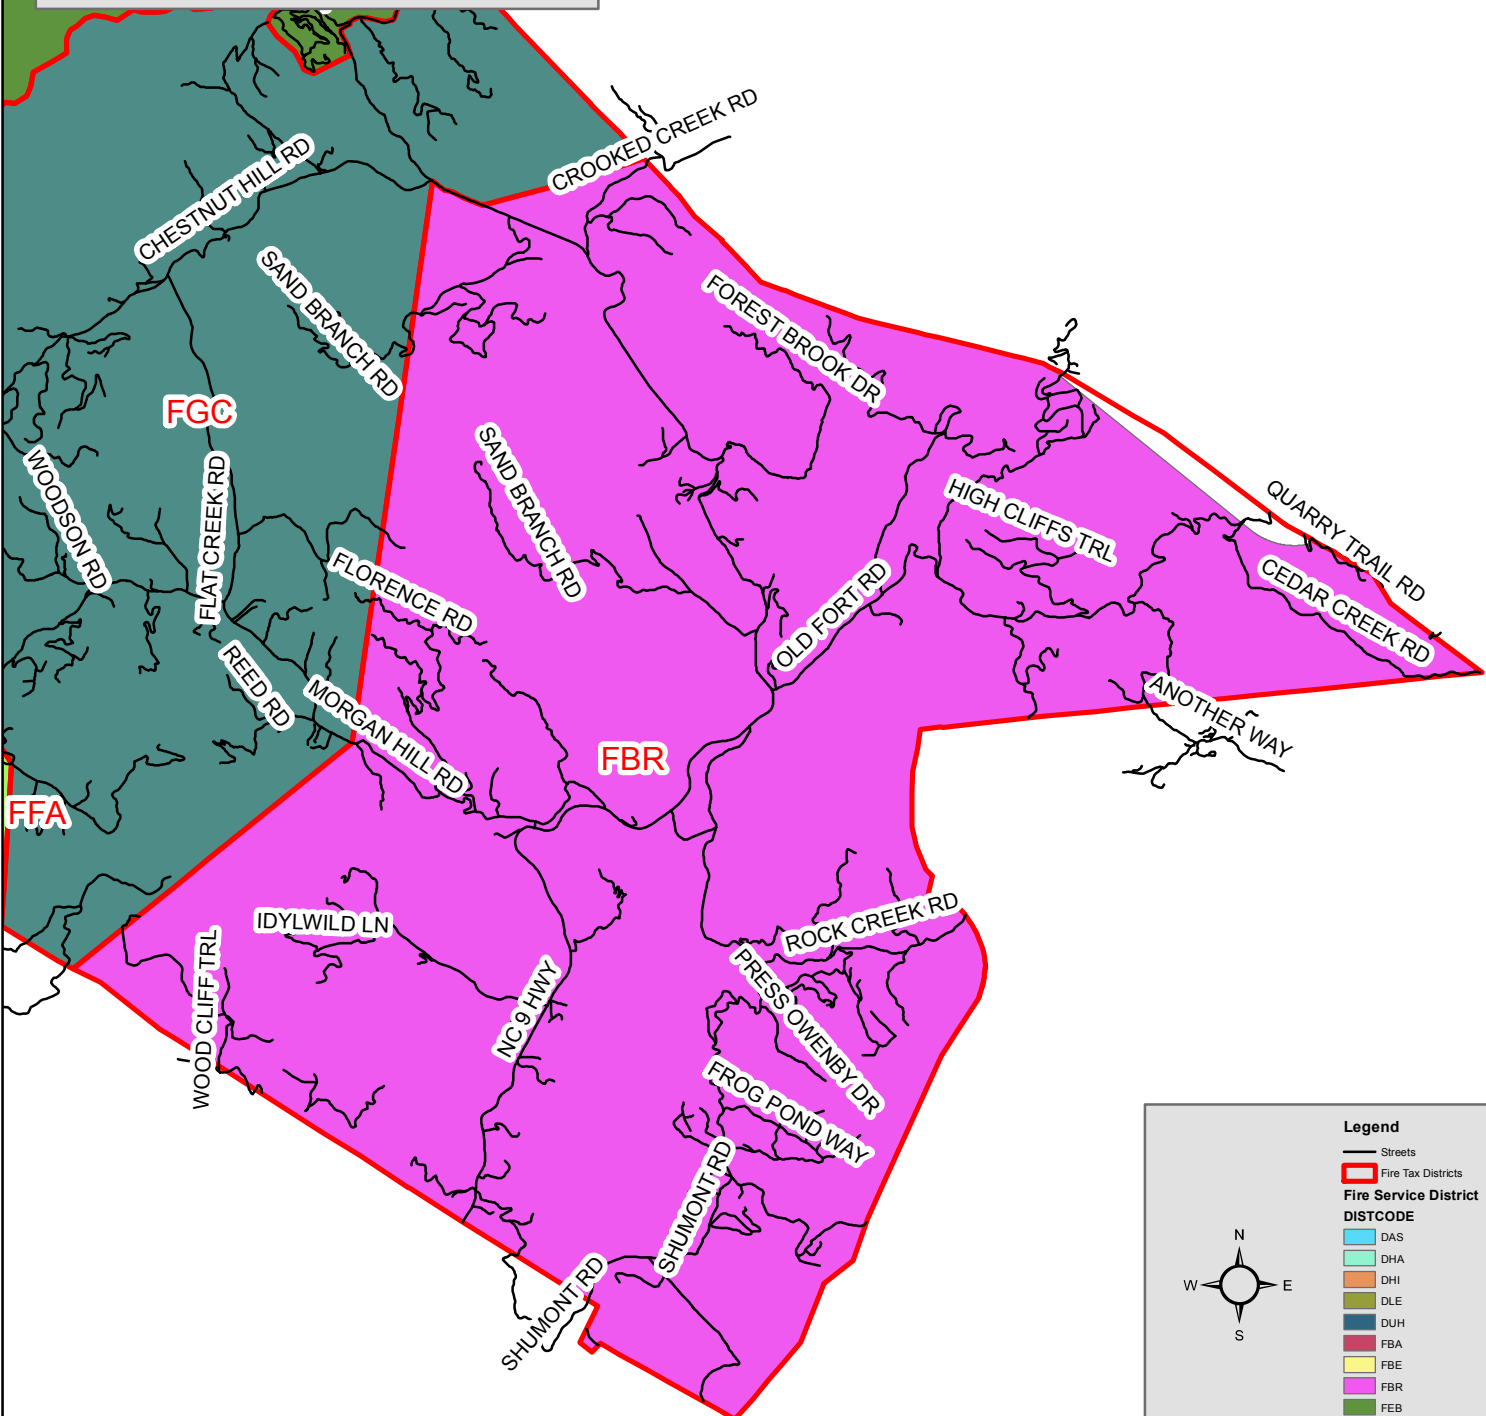

# Barnardsville Fire Service District

**Legend**

- Streets
- ▭ Fire Tax Districts

**Fire Service District**

**DISTCODE**

DAS
DHA
DHI
DLE
DUH
FBA
FBE
FBR
FEB
FEC
FFA
FFB
FFL
FGC
FJU
FNB
FRC
FRE
FSW
FWB
FWO

1 inch = 6,961 feet

# Broad River Fire Service District

**Legend**

- Streets
- ▭ Fire Tax Districts

**Fire Service District**

DISTCODE	Color
DAS	Light Blue
DHA	Light Green
DHI	Light Orange
DLE	Light Yellow
DUH	Light Purple
FBA	Light Red
FBE	Light Yellow
FBR	Pink
FEB	Light Green
FEC	Light Green
FFA	Light Green
FFB	Light Blue
FFL	Light Blue
FGC	Teal
FJU	Light Blue
FNB	Light Green
FRC	Light Green
FRE	Light Blue
FSW	Pink
FWB	Light Green
FWO	Light Red