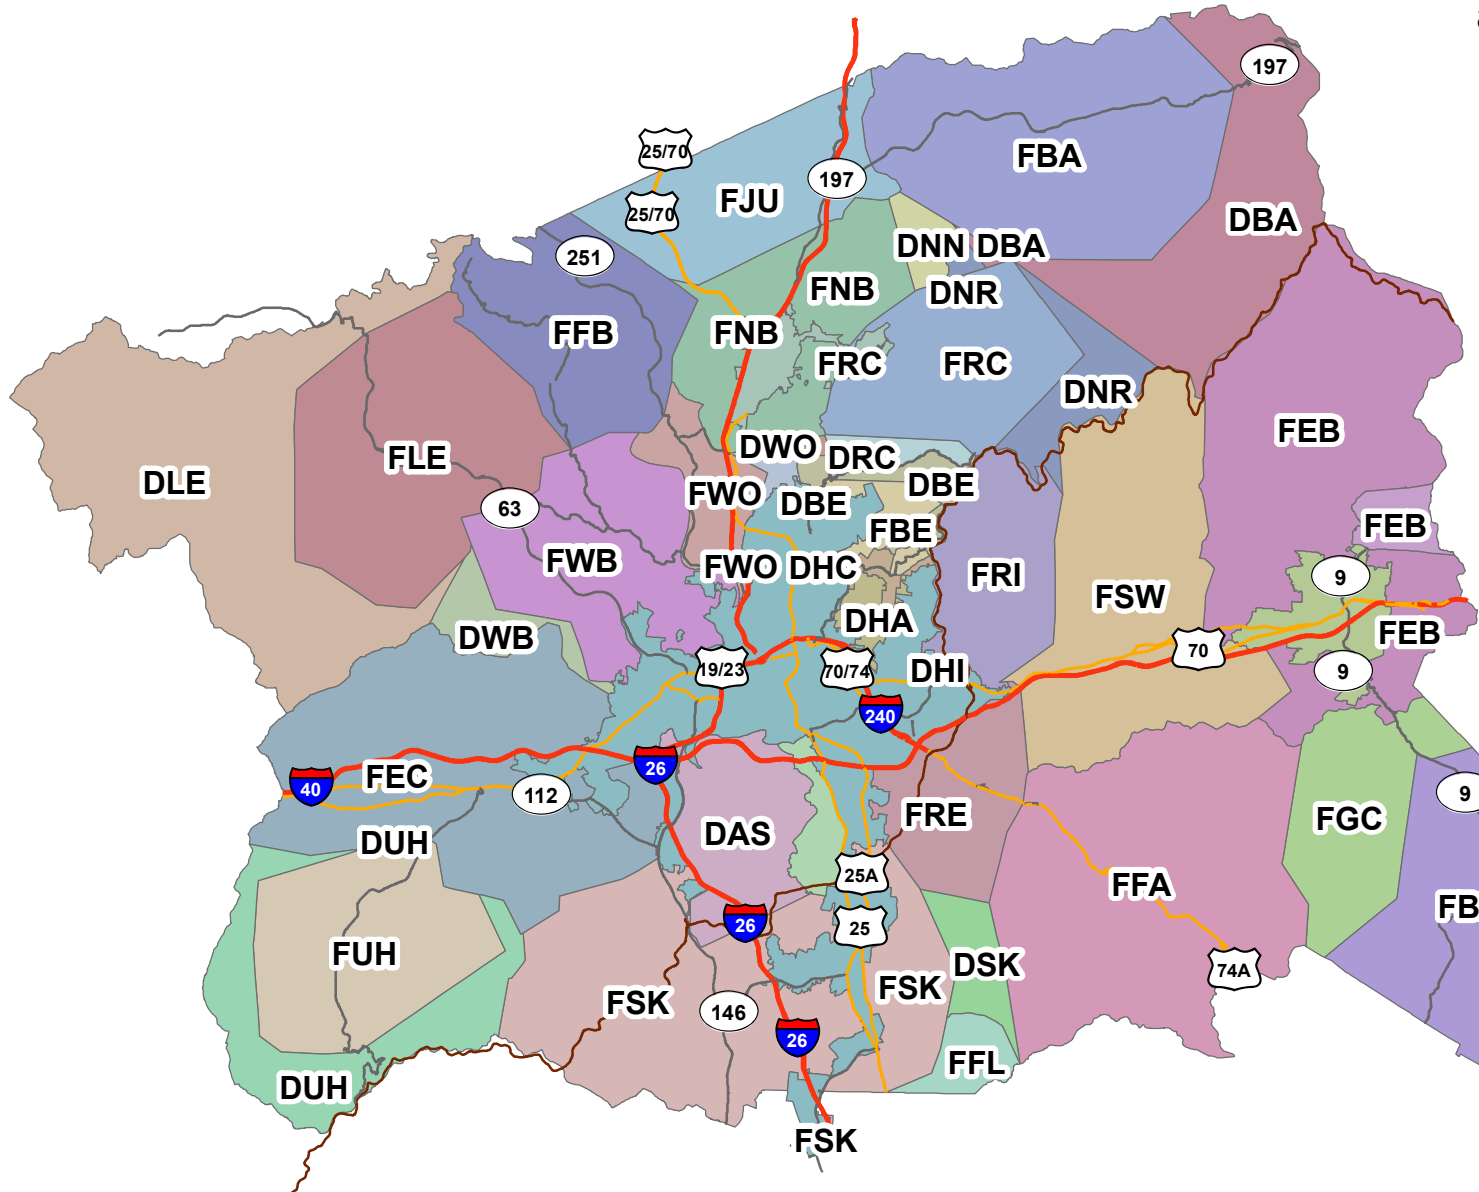

Current Fire Districts and Fire Service Districts

- Legend**
- Interstate
 - Main Road
 - Highway
 - Blue Ridge Parkway
- Fire Districts**
- ASHEVILLE SPECIAL HC
 - BARNARDSVILLE FIRE DISTRICT
 - BEAVERDAM FIRE DISTRICT
 - BROAD RIVER FIRE DISTRICT
 - CITY OF ASHEVILLE
 - CITY OF ASHEVILLE
 - EAST BUNCOMBE FIRE DISTRICT
 - ENKA-CANDLER FIRE DISTRICT
 - FAIRVIEW FIRE DISTRICT
 - FLETCHER FIRE DISTRICT
 - FRENCH BROAD FIRE DISTRICT
 - GARREN CREEK FIRE DISTRICT
 - HOMINY UPPER FIRE
 - JUPITER FIRE DISTRICT
 - LEICESTER FIRE DISTRICT
 - N. CENTRAL BEAVERDAM FIRE
 - N. CENTRAL NORTH BUNCOMBE FIRE
 - N. CENTRAL REEMS CREEK FIRE
 - N. CENTRAL WOODFIN FIRE
 - N. EAST BARNARDSVILLE FIRE
 - N. EAST NORTH BUNCOMBE FIRE
 - N. EAST REEMS CREEK FIRE
 - N. WEST LEICESTER FIRE
 - N. WEST W. BUNCOMBE FIRE
 - NORTH BUNCOMBE FIRE DISTRICT
 - REEMS CREEK FIRE DISTRICT
 - REEMS CREEK SPECIAL HC
 - REYNOLDS FIRE DISTRICT
 - RICEVILLE FIRE DISTRICT
 - RICEVILLE SPECIAL HC
 - S. BUNCOMBE SKYLAND FIRE
 - SKYLAND FIRE DISTRICT
 - SKYLAND-BLTM CITY OF ASHVL FIR
 - SWANNANOA FIRE DISTRICT
 - TOWN OF BILTMORE FOREST
 - TOWN OF BLACK MOUNTAIN
 - TOWN OF MONTREAT
 - TOWN OF WEAVERVILLE
 - UPPER HOMINY FIRE DISTRICT
 - WEST BUNCOMBE FIRE DISTRICT
 - WOODFIN FIRE DISTRICT