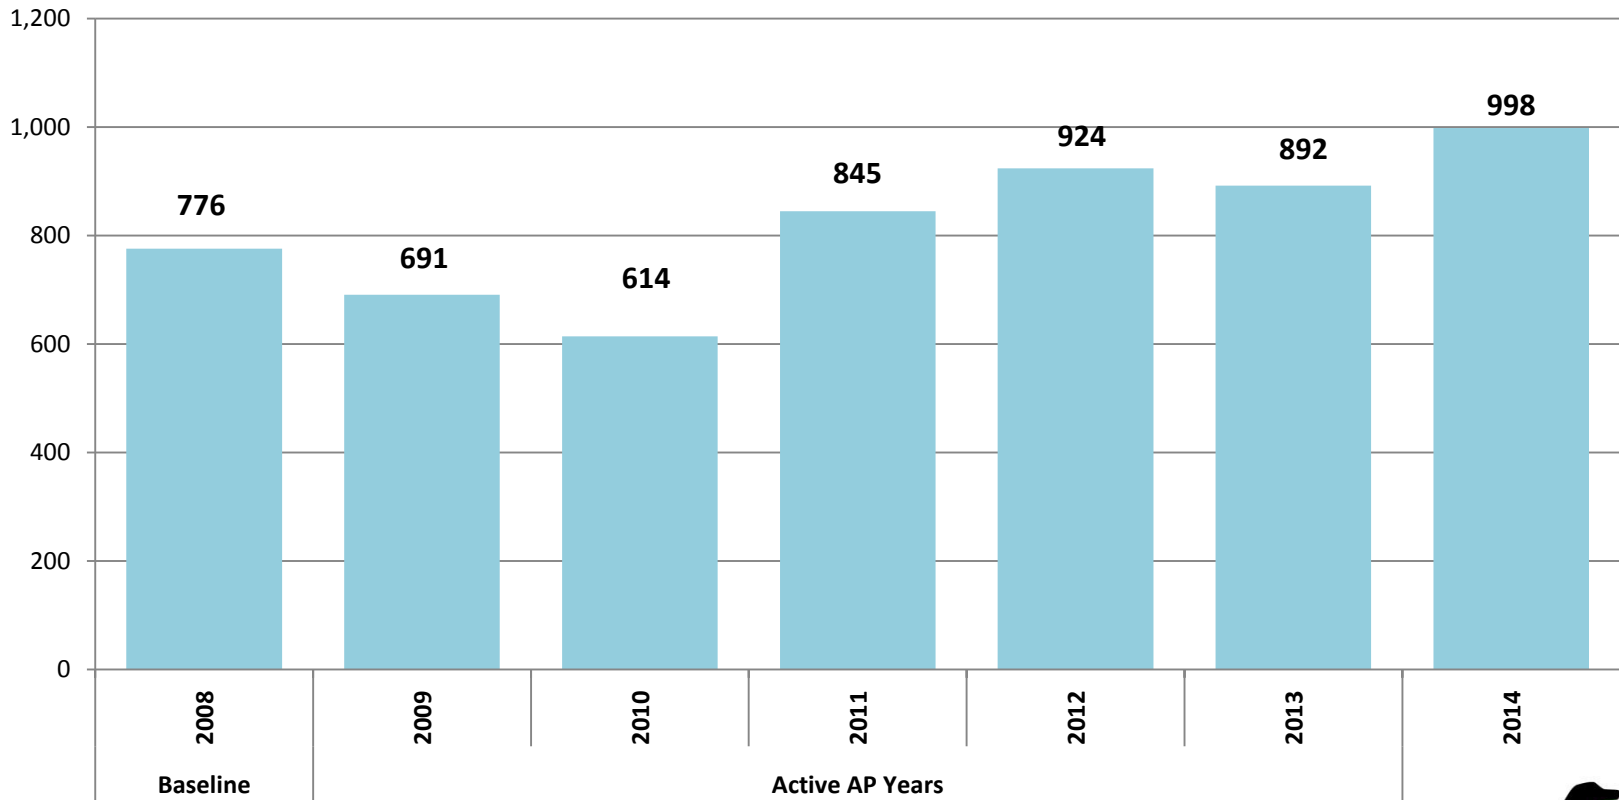

Good News Report
Animal Sheltering & Adoptions
February 3, 2015

Partnership Data

2014 Intake - Dogs & Cats

Partnership Data

2014 Return to Owner (RTO) - Dogs & Cats

Partnership Data

2014 Adoptions - Dogs & Cats

Partnership Data

2014 Euthanasia - Dogs & Cats

Partnership Data

Live Release Rate - Dogs & Cats only

ALUMNI - Buncombe County, NC partners Live Release Rate -- Year over Year

Thank you!