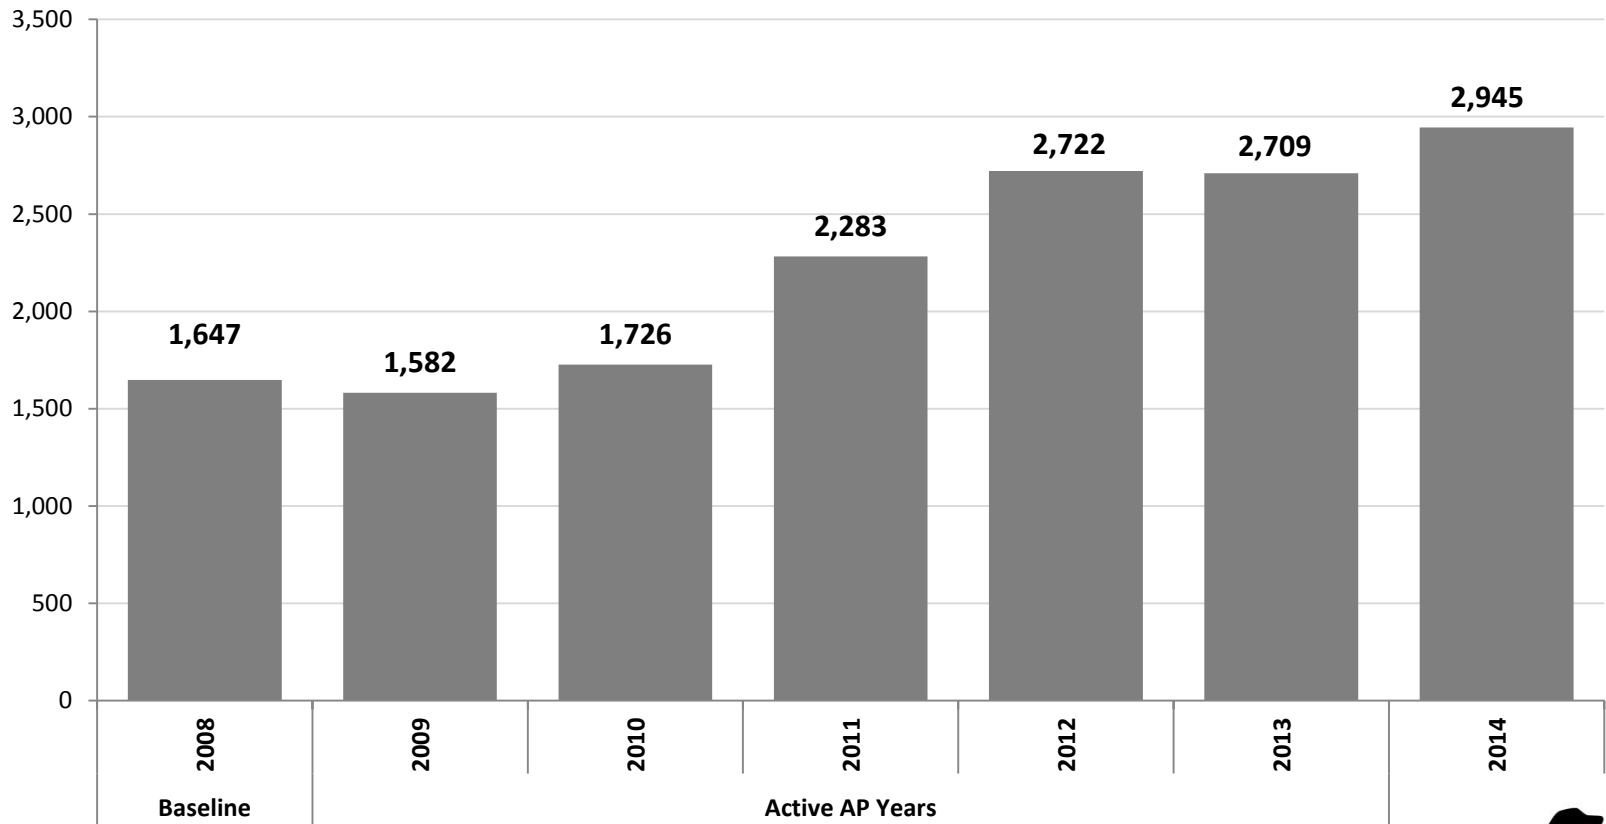

Good News Report
Animal Sheltering & Adoptions
February 3, 2015

Partnership Data

2014 Intake - Dogs & Cats

Partnership Data

2014 Return to Owner (RTO) - Dogs & Cats

Partnership Data

2014 Adoptions - Dogs & Cats

Partnership Data

2014 Euthanasia - Dogs & Cats

Partnership Data

Live Release Rate - Dogs & Cats only

ALUMNI - Buncombe County, NC partners Live Release Rate -- Year over Year

Thank you!