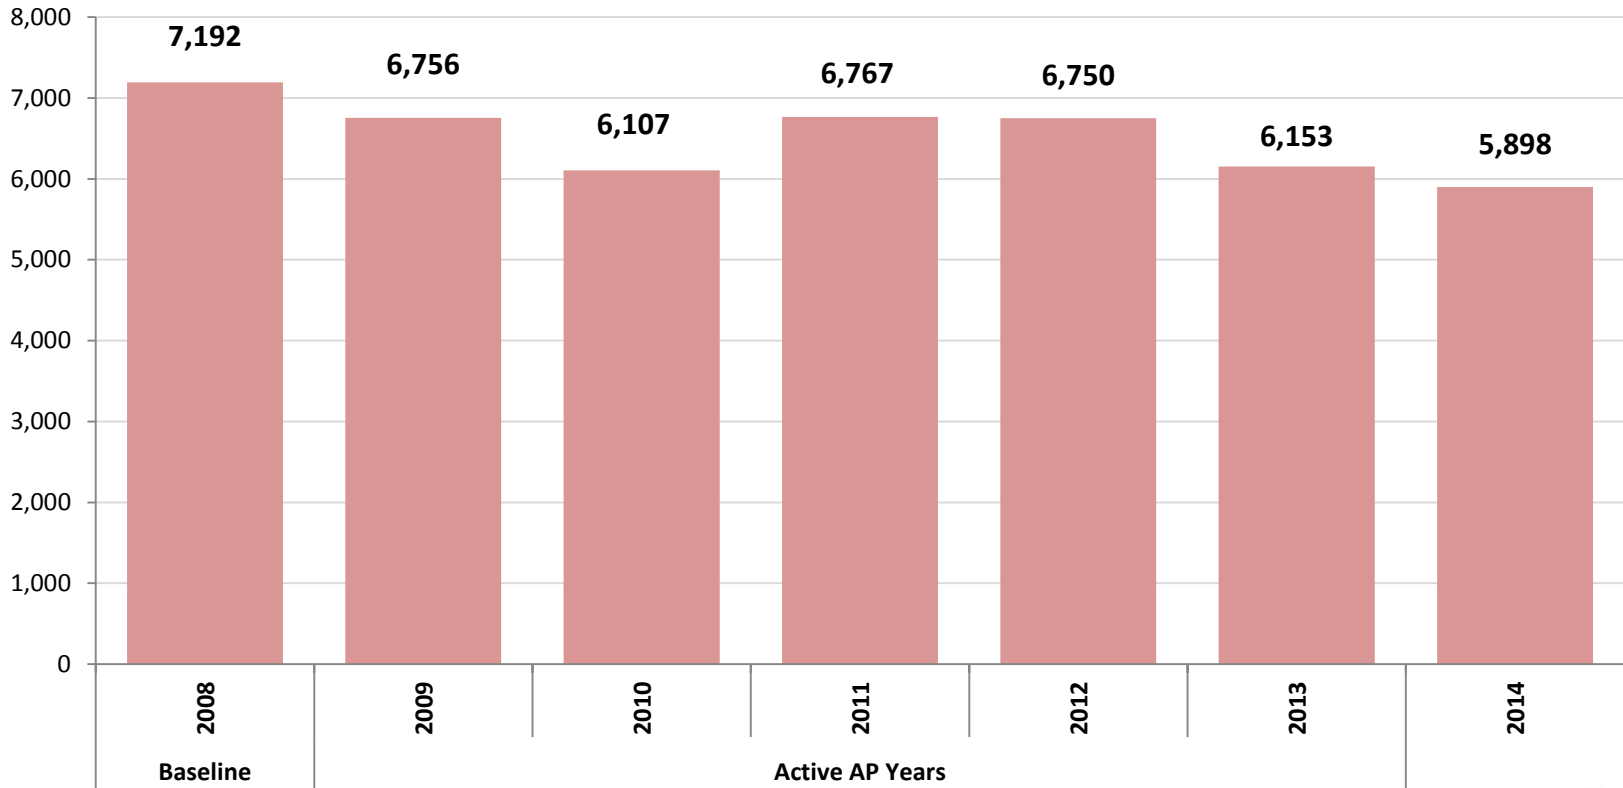

Good News Report
Animal Sheltering & Adoptions
February 3, 2015

Partnership Data

2014 Intake - Dogs & Cats

Partnership Data

2014 Return to Owner (RTO) - Dogs & Cats

Partnership Data

2014 Adoptions - Dogs & Cats

Partnership Data

2014 Euthanasia - Dogs & Cats

Partnership Data

Live Release Rate - Dogs & Cats only

ALUMNI - Buncombe County, NC partners Live Release Rate -- Year over Year

Thank you!