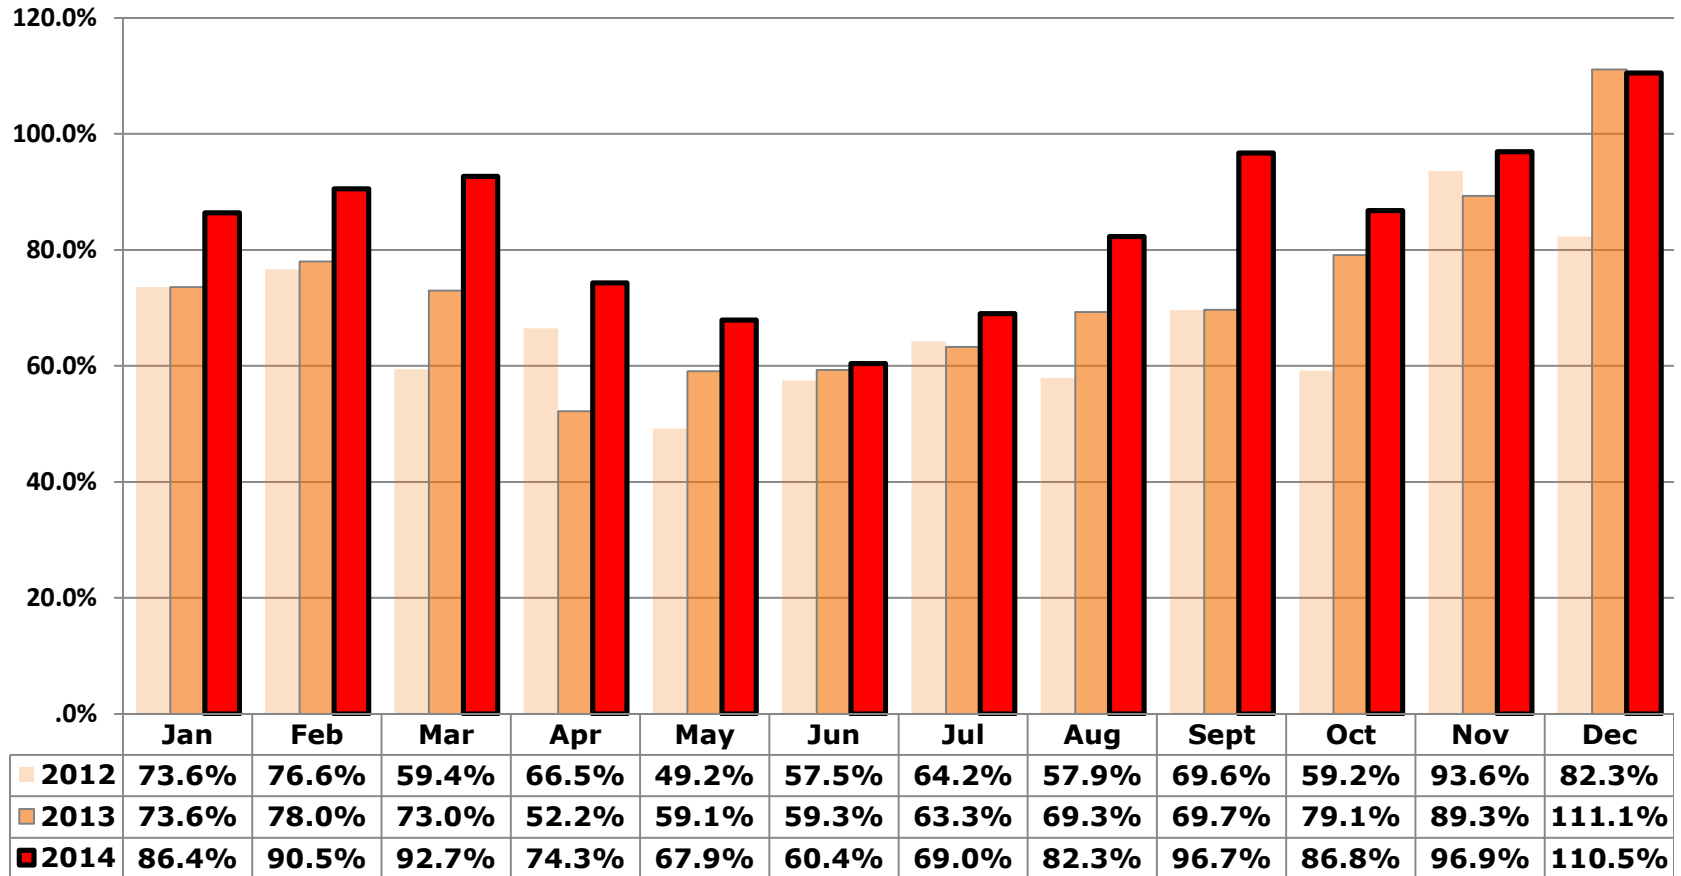

Partnership Data

2014 Euthanasia - Dogs & Cats

Partnership Data

Live Release Rate - Dogs & Cats only

ALUMNI - Buncombe County, NC partners Live Release Rate -- Year over Year

Thank you!