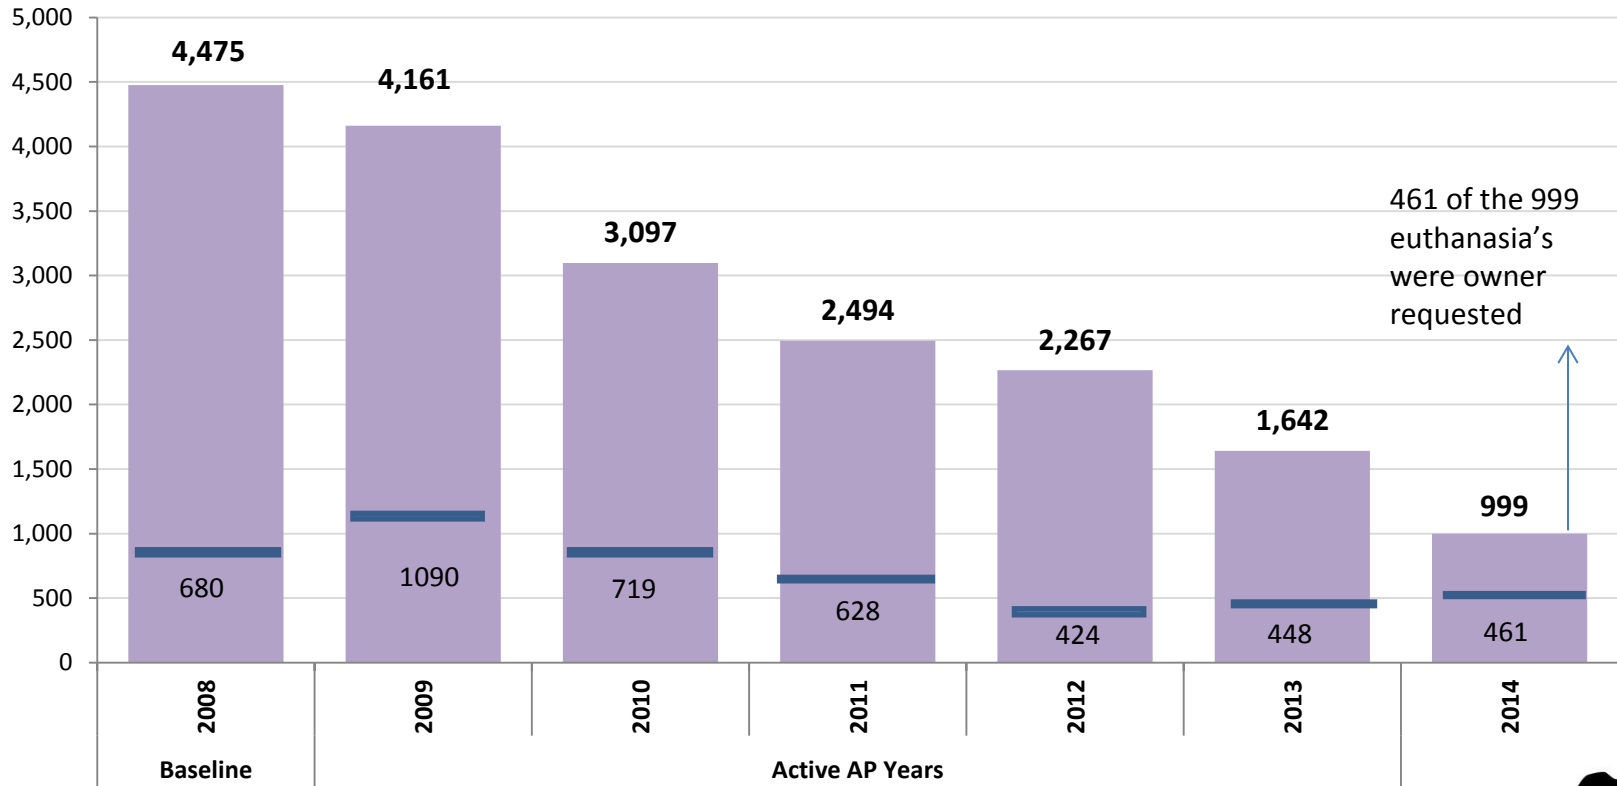

Good News Report
Animal Sheltering & Adoptions
February 3, 2015

Partnership Data

2014 Intake - Dogs & Cats

Partnership Data

2014 Return to Owner (RTO) - Dogs & Cats

Partnership Data

2014 Adoptions - Dogs & Cats

Partnership Data

2014 Euthanasia - Dogs & Cats

Partnership Data

Live Release Rate - Dogs & Cats only

ALUMNI - Buncombe County, NC partners Live Release Rate -- Year over Year

Thank you!