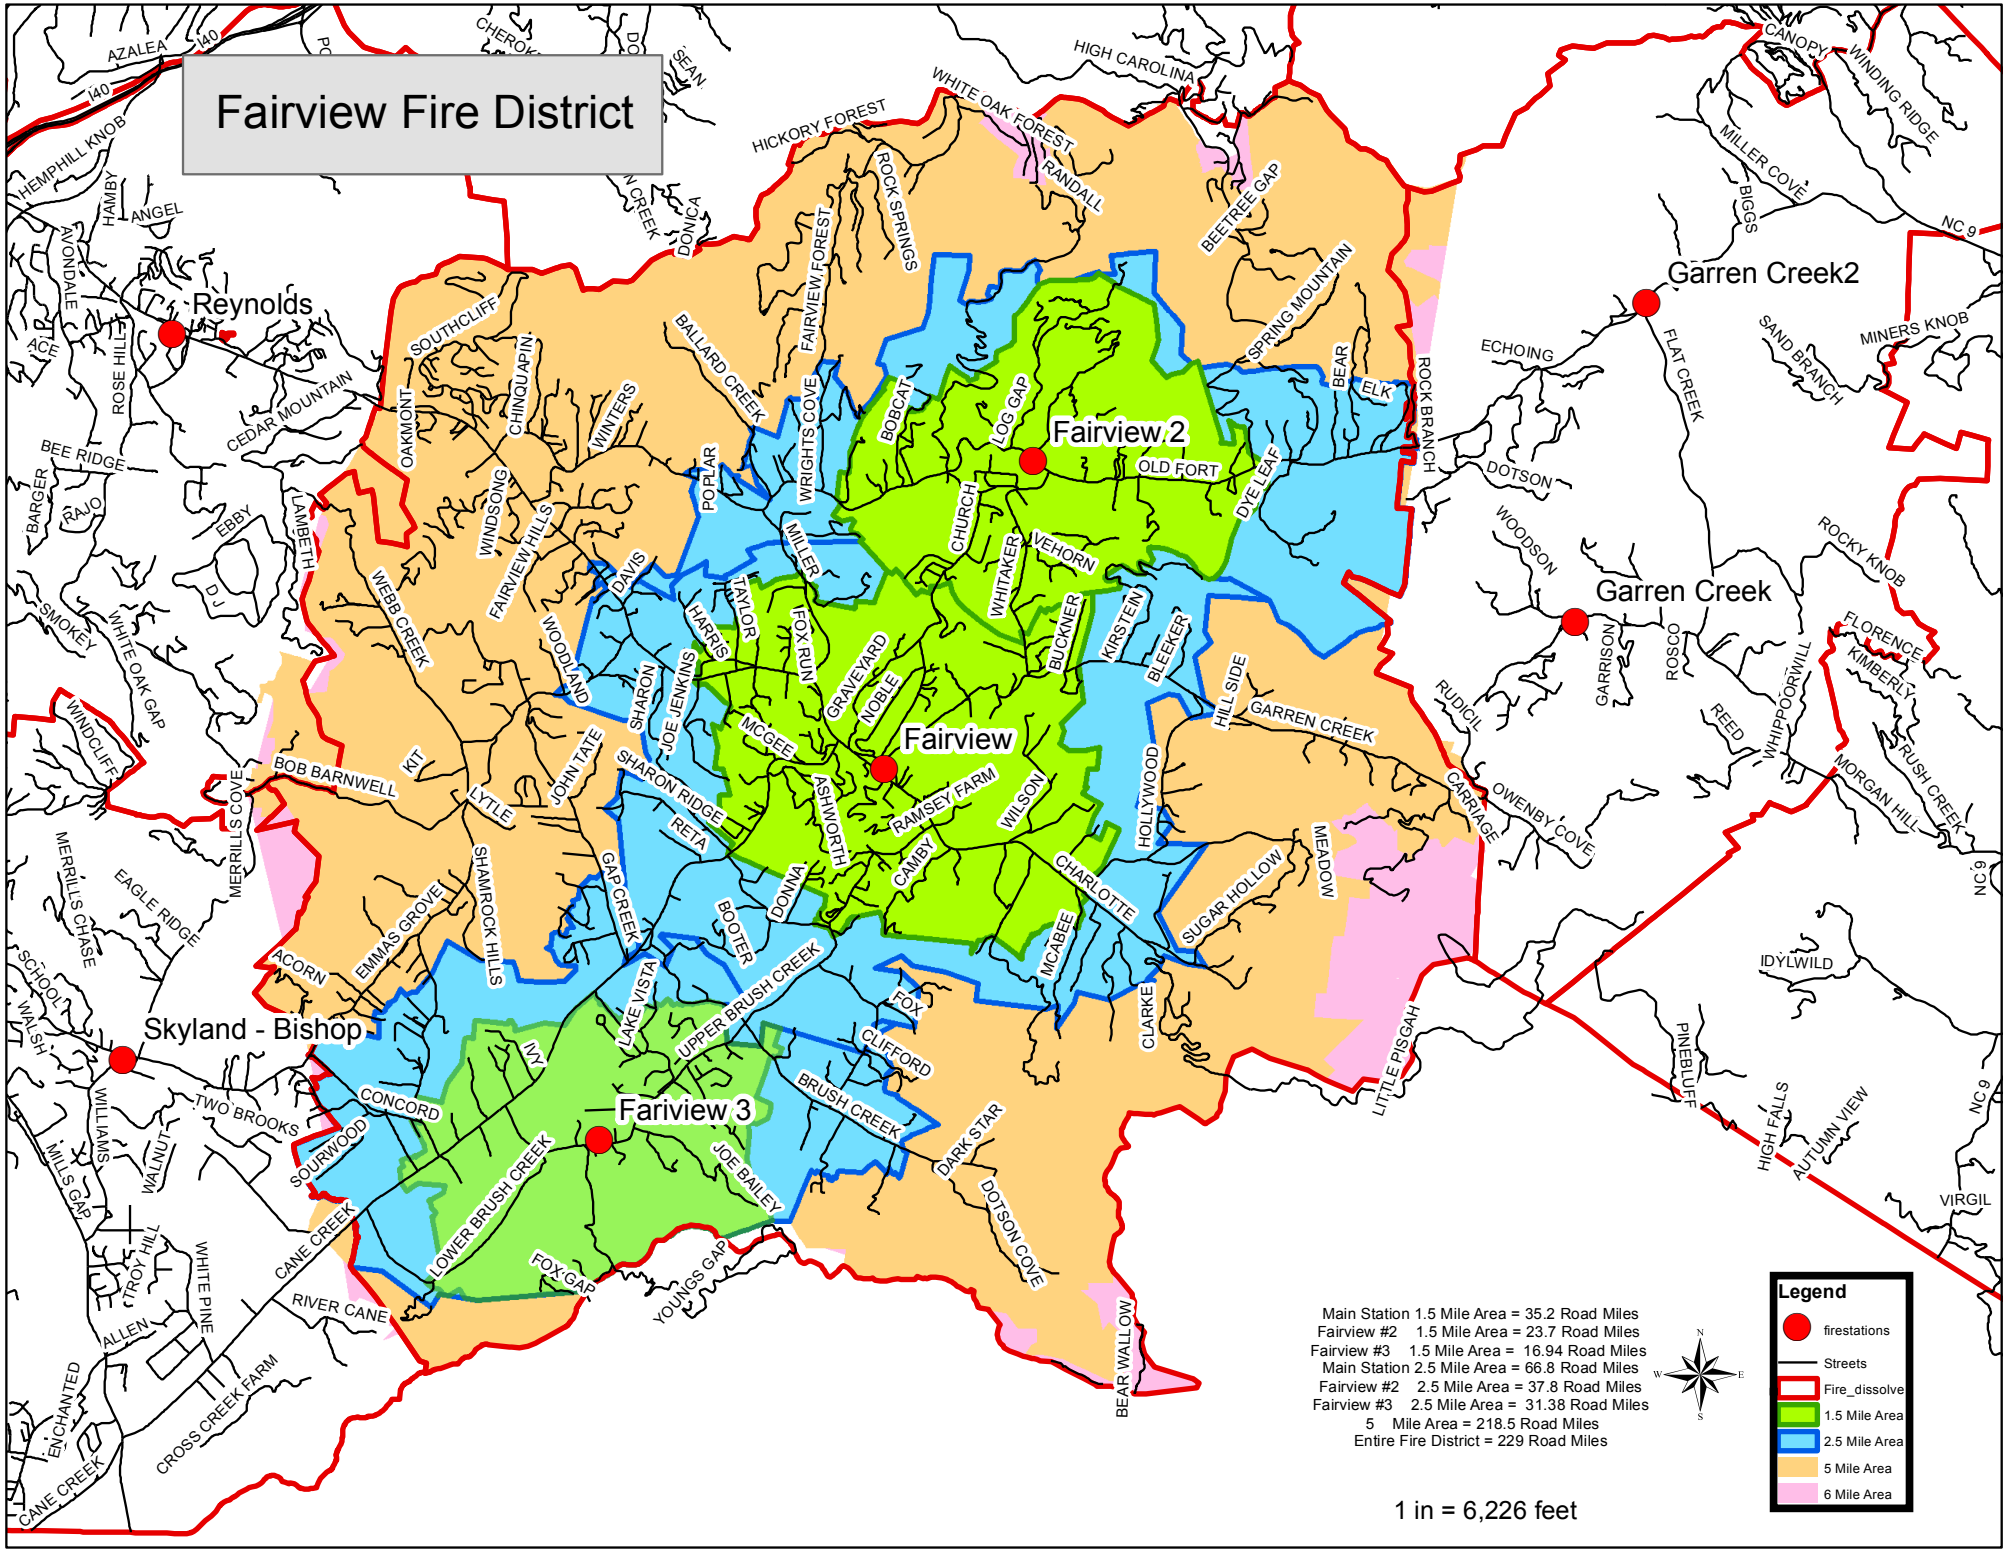

Fairview Fire District

Main Station 1.5 Mile Area = 35.2 Road Miles
 Fairview #2 1.5 Mile Area = 23.7 Road Miles
 Fairview #3 1.5 Mile Area = 16.94 Road Miles
 Main Station 2.5 Mile Area = 66.8 Road Miles
 Fairview #2 2.5 Mile Area = 37.8 Road Miles
 Fairview #3 2.5 Mile Area = 31.38 Road Miles
 5 Mile Area = 218.5 Road Miles
 Entire Fire District = 229 Road Miles

Legend

- firestations
- Streets
- Fire_dissolve
- 1.5 Mile Area
- 2.5 Mile Area
- 5 Mile Area
- 6 Mile Area

1 in = 6,226 feet