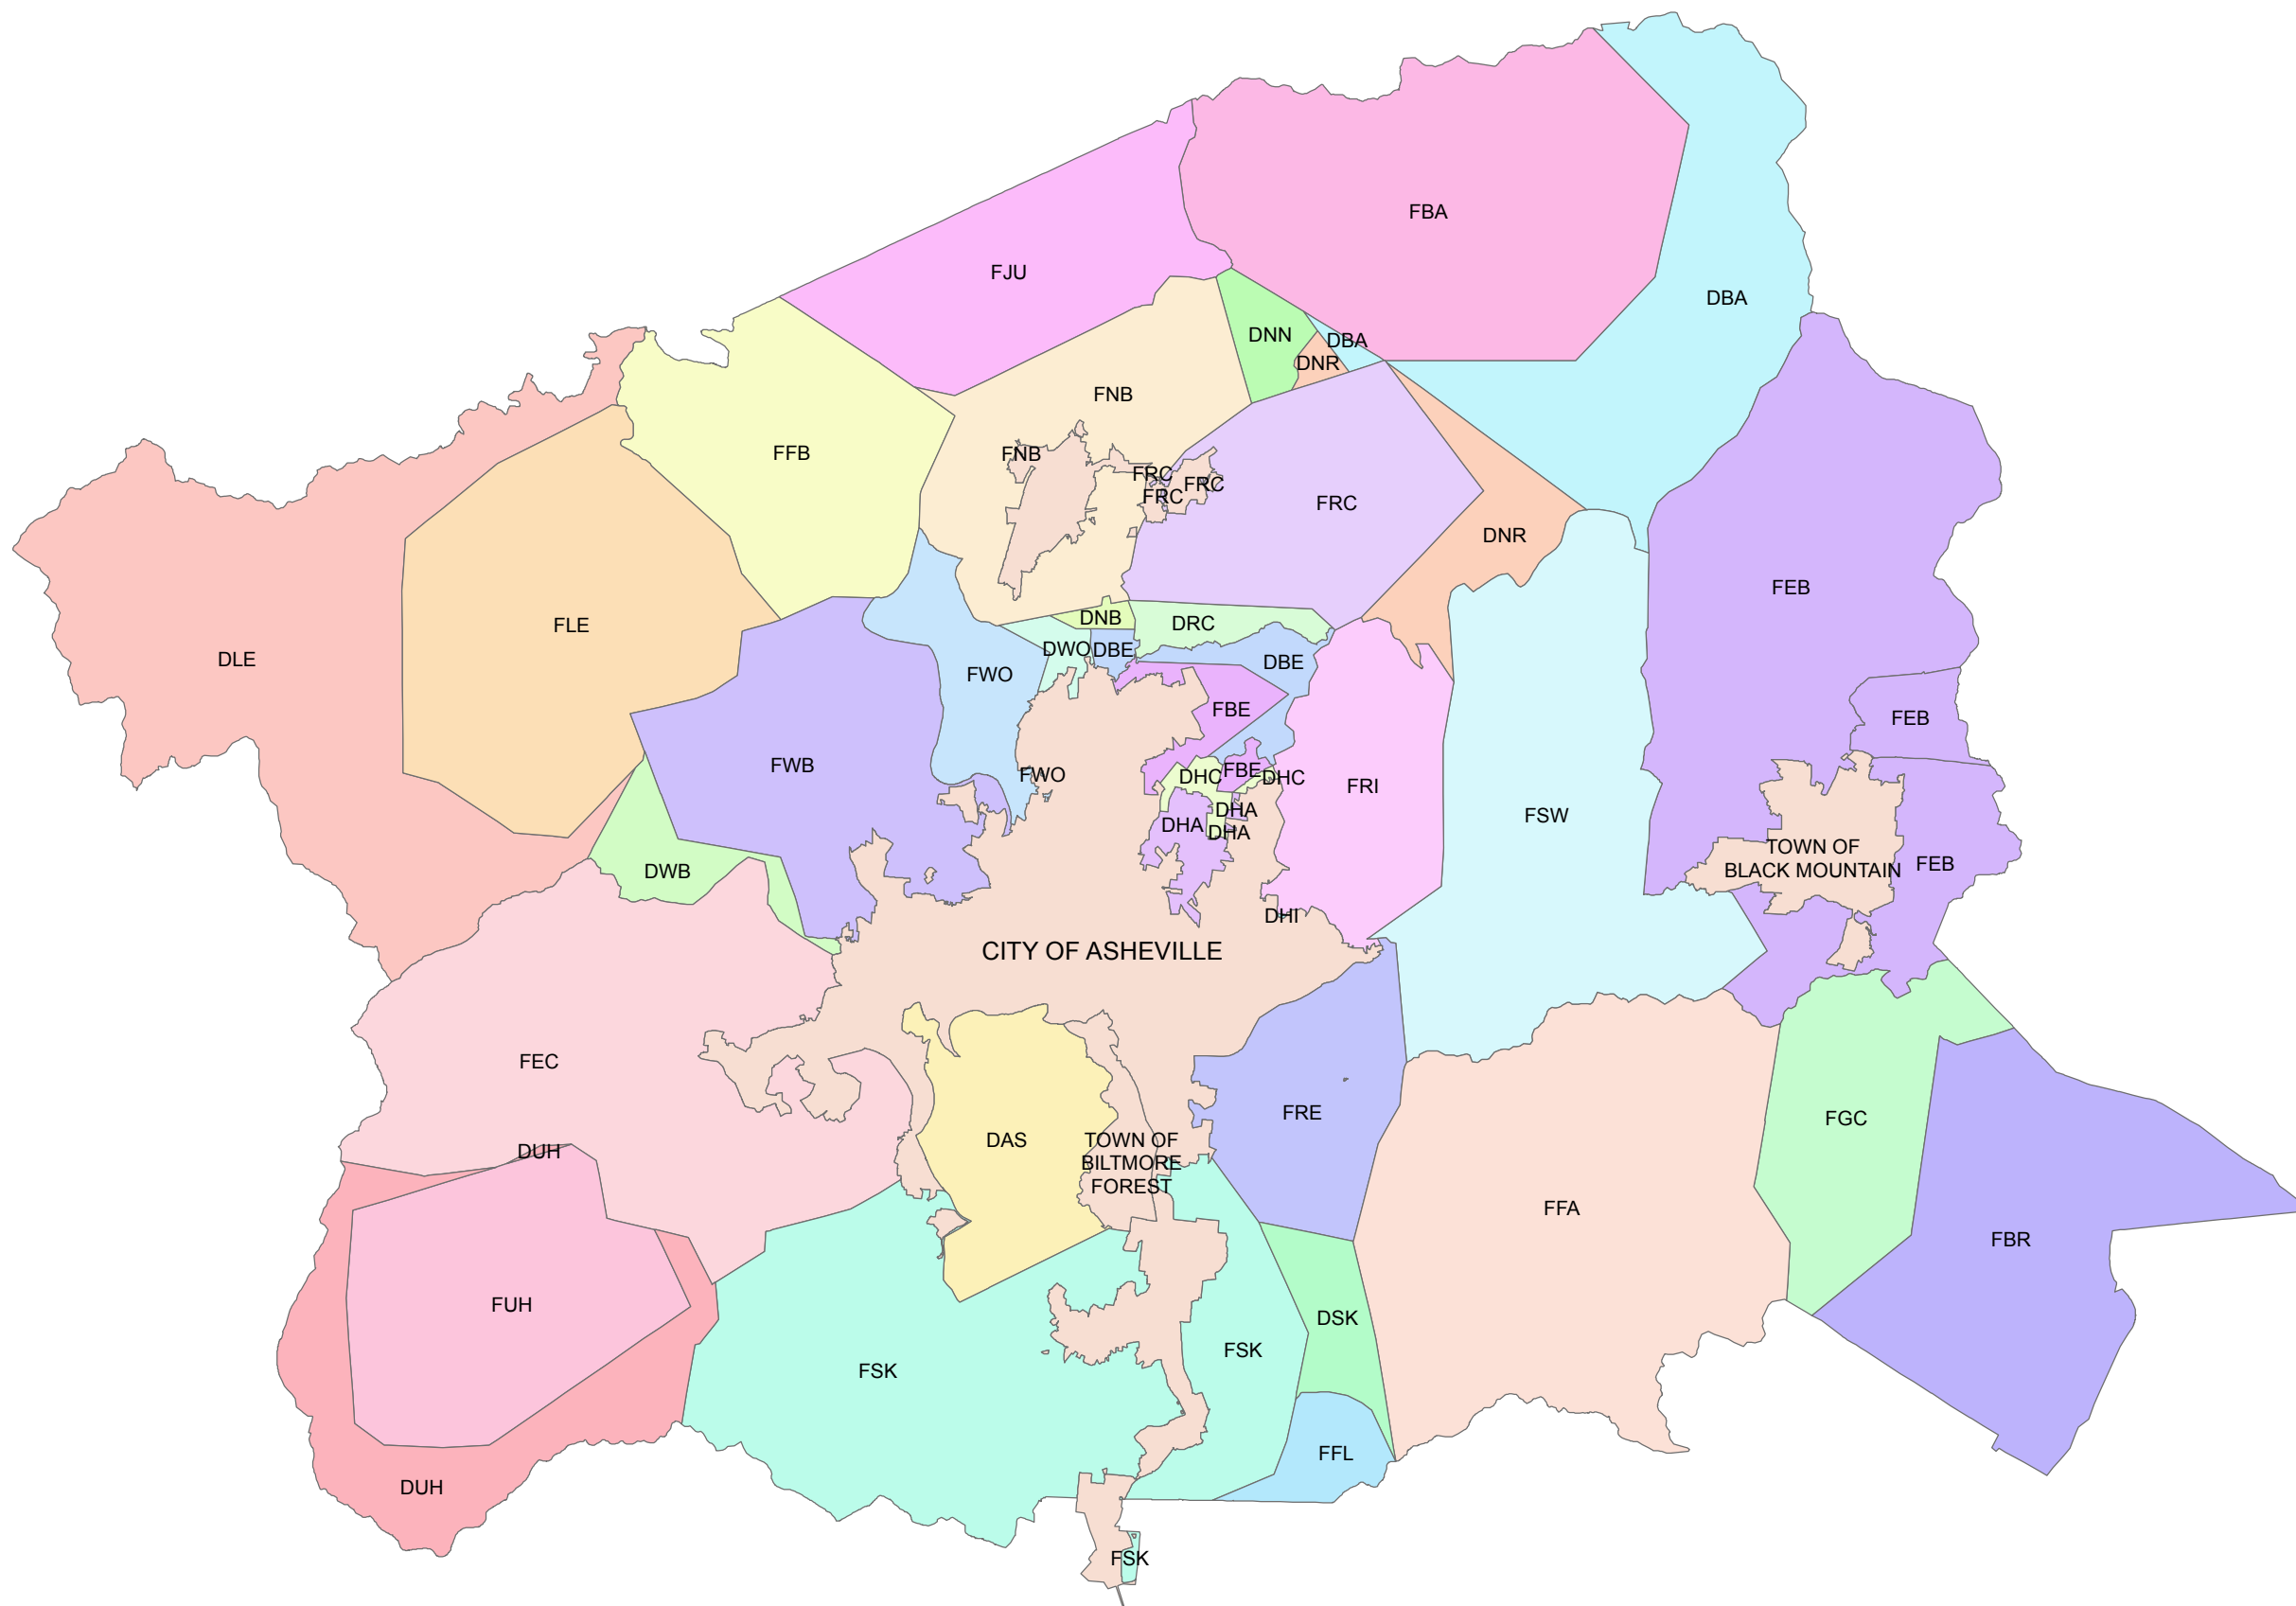

BUNCOMBE COUNTY FIRE DISTRICTS

BUNCOMBE COUNTY FIRE DISTRICTS

DISTCODE

- DAS ASHEVILLE SUBURBAN
- DBA N EAST BARNARDSVILLE
- DBE N CENTRAL BEAVERDAM
- DHA HAW CREEK CITY OF ASHVILLE FIRE
- DHC HAW CREEK REEMS CREEK FIRE
- DHI HAW CREEK RICEVILLE FIRE
- DLE N WEST LEICESTER FIRE
- DNB N CENTRAL N BUNCOMBE FIRE
- DNN N EAST N BUNCOMBE FIRE
- DNR N EAST REEMS CREEK FIRE
- DRC N CENTRAL REEMS CREEK FIRE
- DSK S BUNCOMBE SKYLAND FIRE
- DUH UPPER HOMINY FIRE
- DWB N WEST W BUNCOMBE FIRE
- DWO N CENTRAL WOODFIN FIRE
- FBA BARNARDSVILLE FIRE
- FBE BEAVERDAM FIRE
- FBR BROAD RIVER FIRE
- FEB EAST BUNCOMBE FIRE
- FEC ENKA FIRE
- FFA FAIRVIEW FIRE
- FFB FRENCH BROAD FIRE
- FFL FLETCHER FIRE
- FGC GARREN CREEK
- FJU JUPITER FIRE
- FLE LEICESTER FIRE
- FNB NORTH BUNCOMBE FIRE
- FRC REEMS CREEK FIRE
- FRE REYNOLDS FIRE
- FRI RICEVILLE FIRE
- FSK SKYLAND FIRE
- FUH UPPER HOMINY FIRE
- FWB WEST BUNCOMBE FIRE
- FWO WOODFIN FIRE