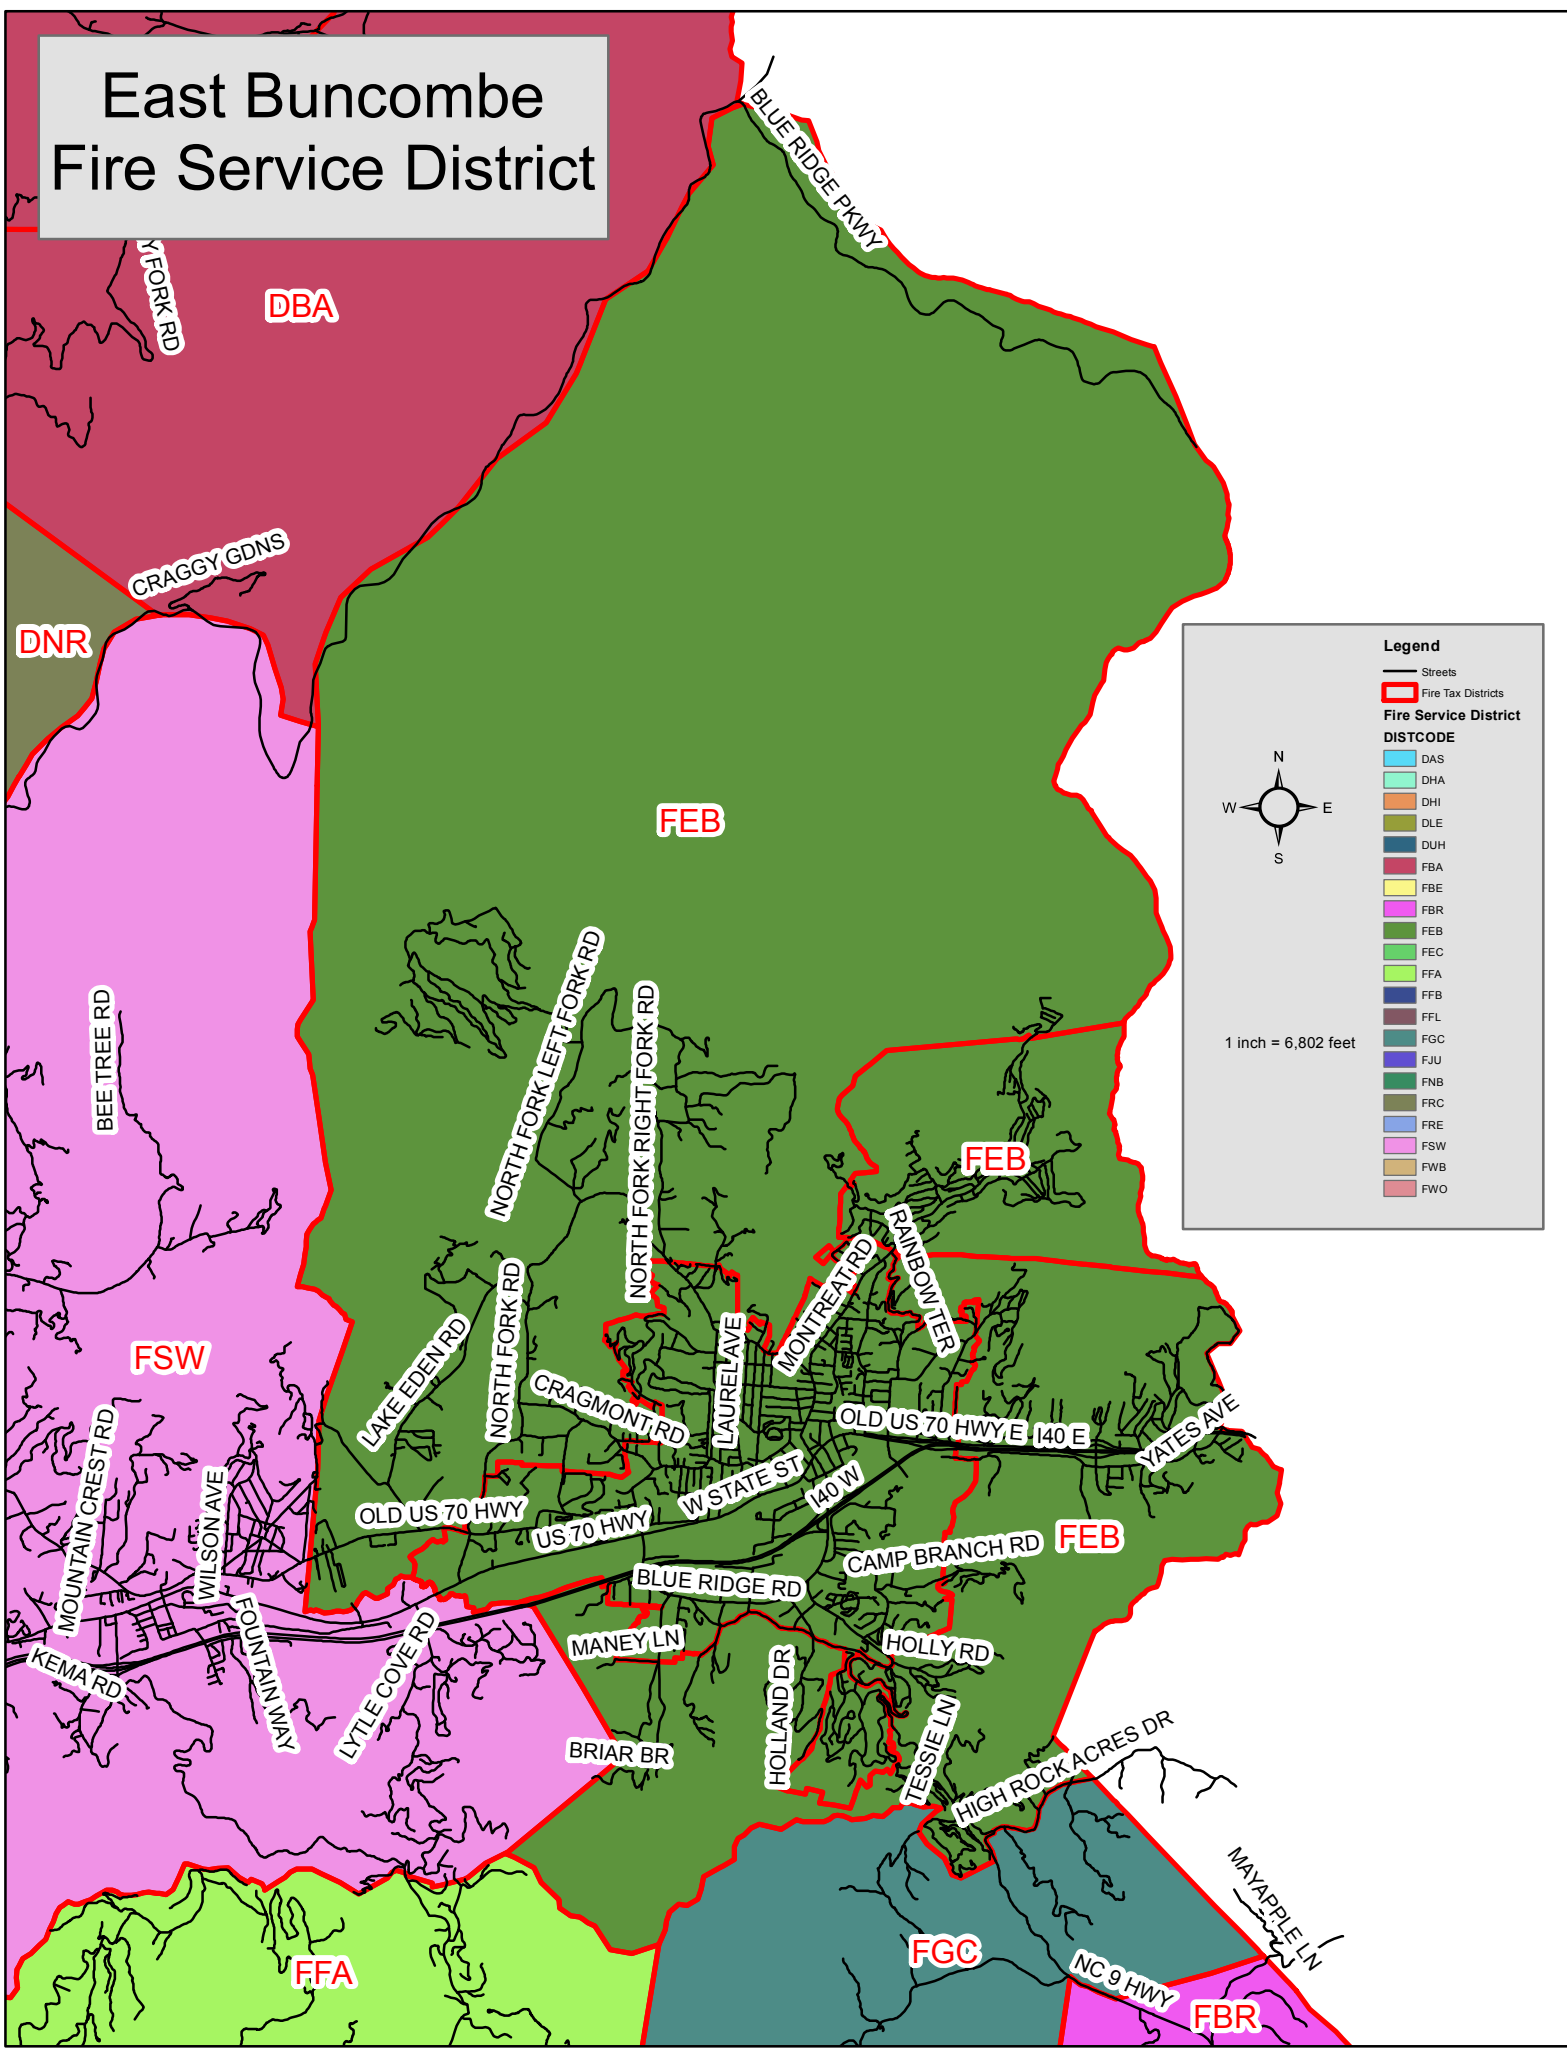

East Buncombe Fire Service District

Legend

- Streets
- Fire Tax Districts

Fire Service District

DISTCODE

- DAS
- DHA
- DHI
- DLE
- DUH
- FBA
- FBE
- FBR
- FEB
- FEC
- FFA
- FFB
- FFL
- FGC
- FJU
- FNB
- FRC
- FRE
- FSW
- FWB
- FWO

1 inch = 6,802 feet