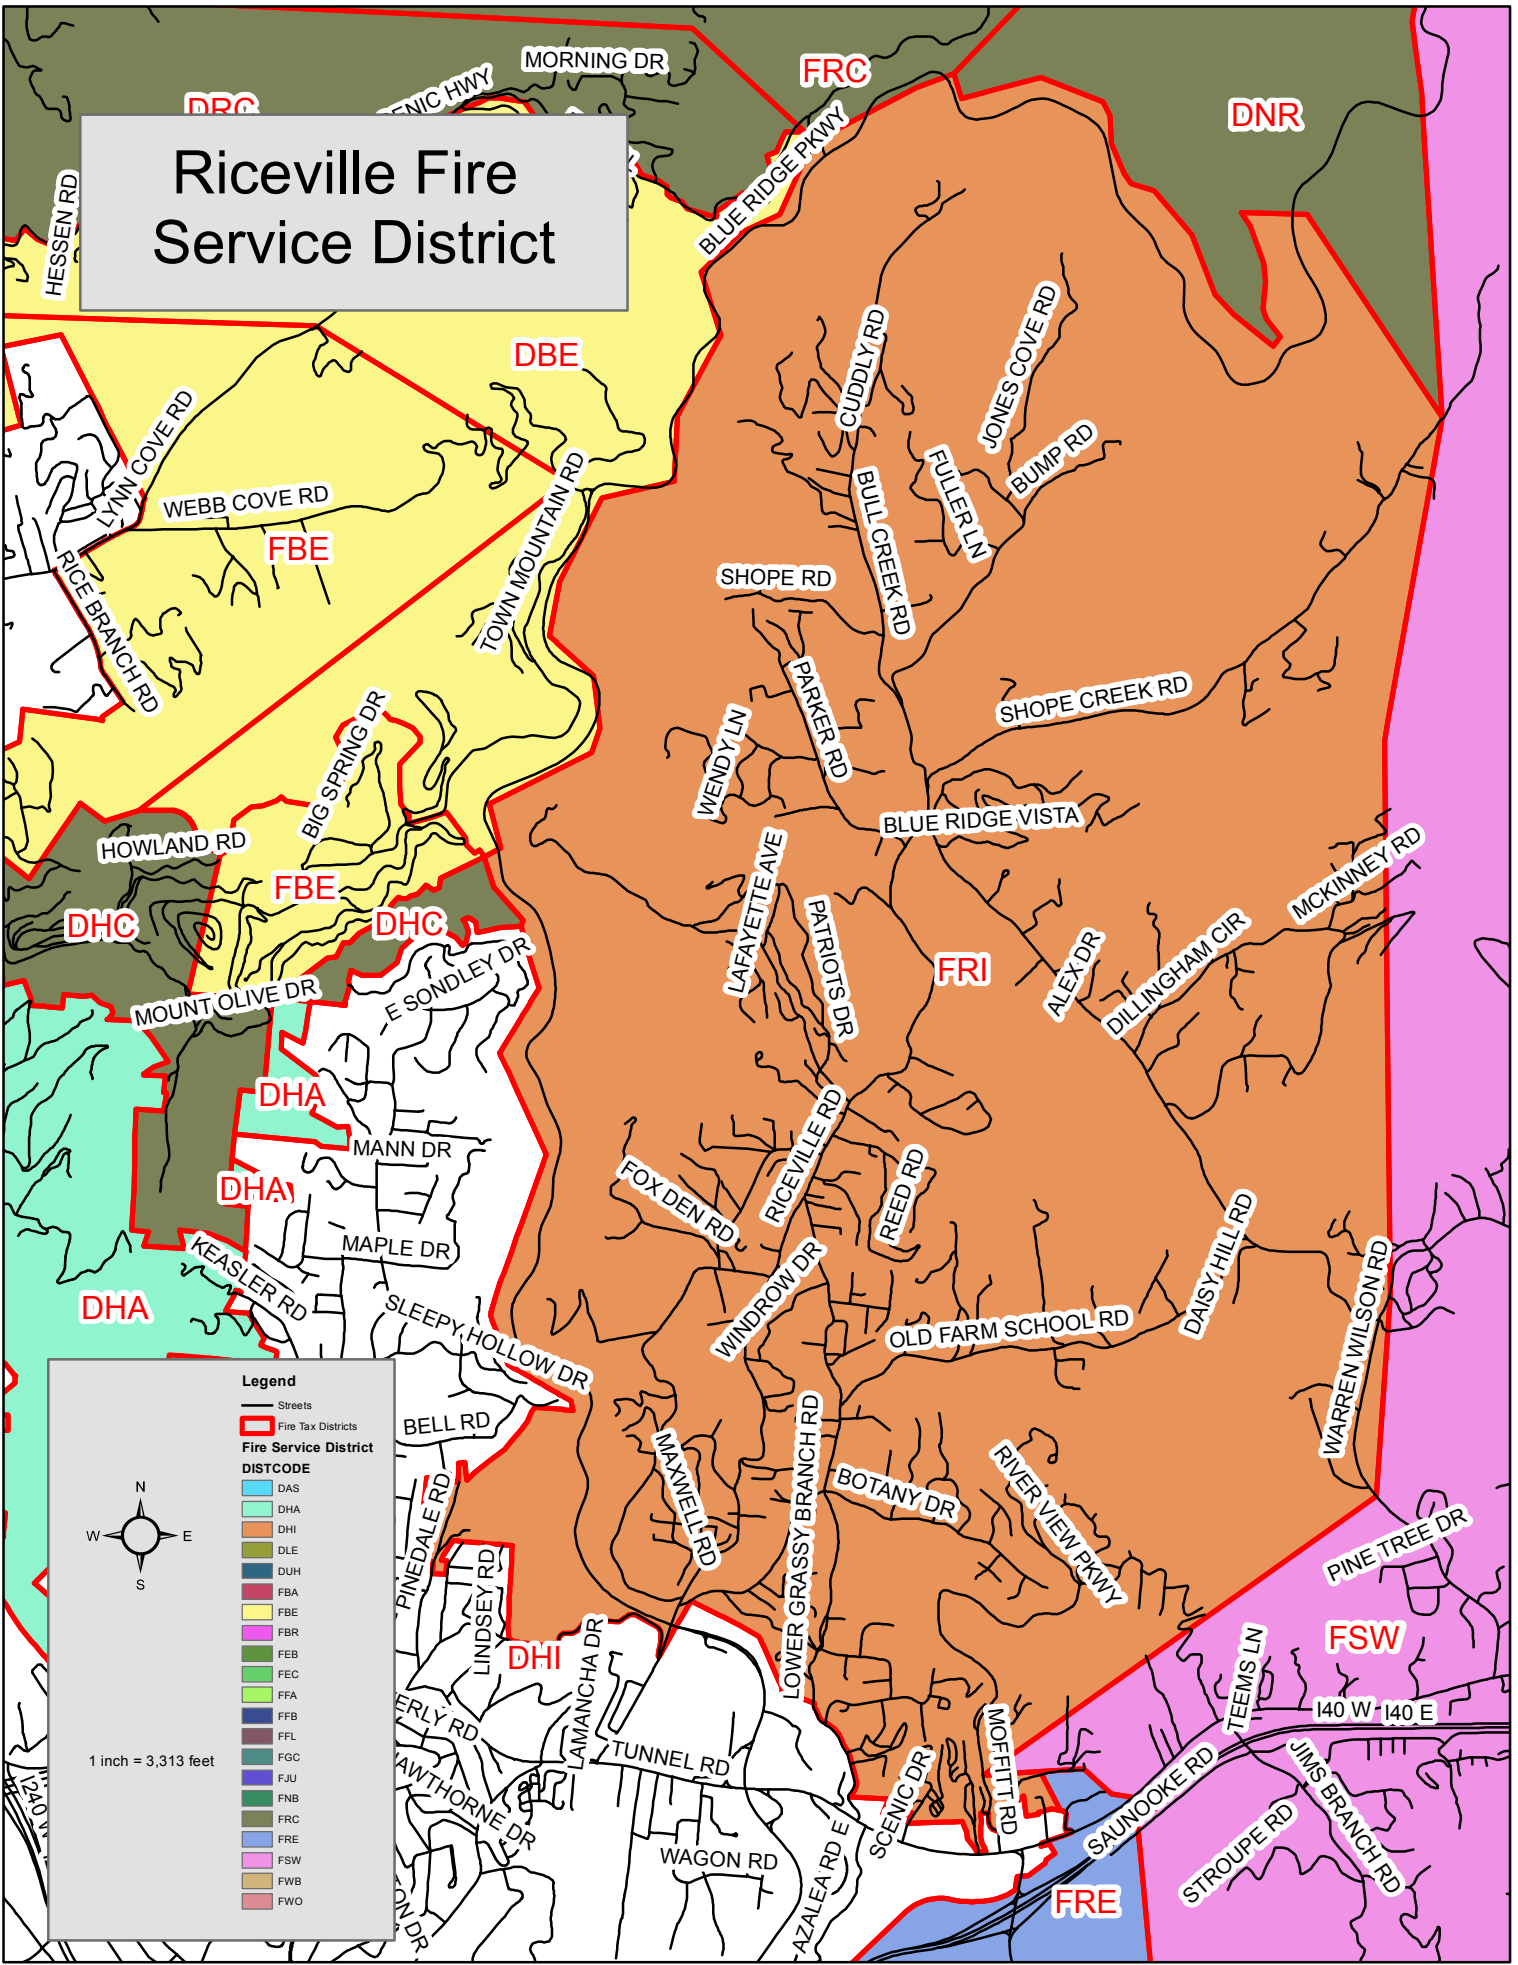

Riceville Fire Service District

Legend

— Streets

▭ Fire Tax Districts

Fire Service District

DISTCODE

- DAS
- DHA
- DHI
- DLE
- DUH
- FBA
- FBE
- FBR
- FEB
- FEC
- FFA
- FFB
- FFL
- FGC
- FJU
- FNB
- FRC
- FRE
- FSW
- FWB
- FWO

1 inch = 3,313 feet