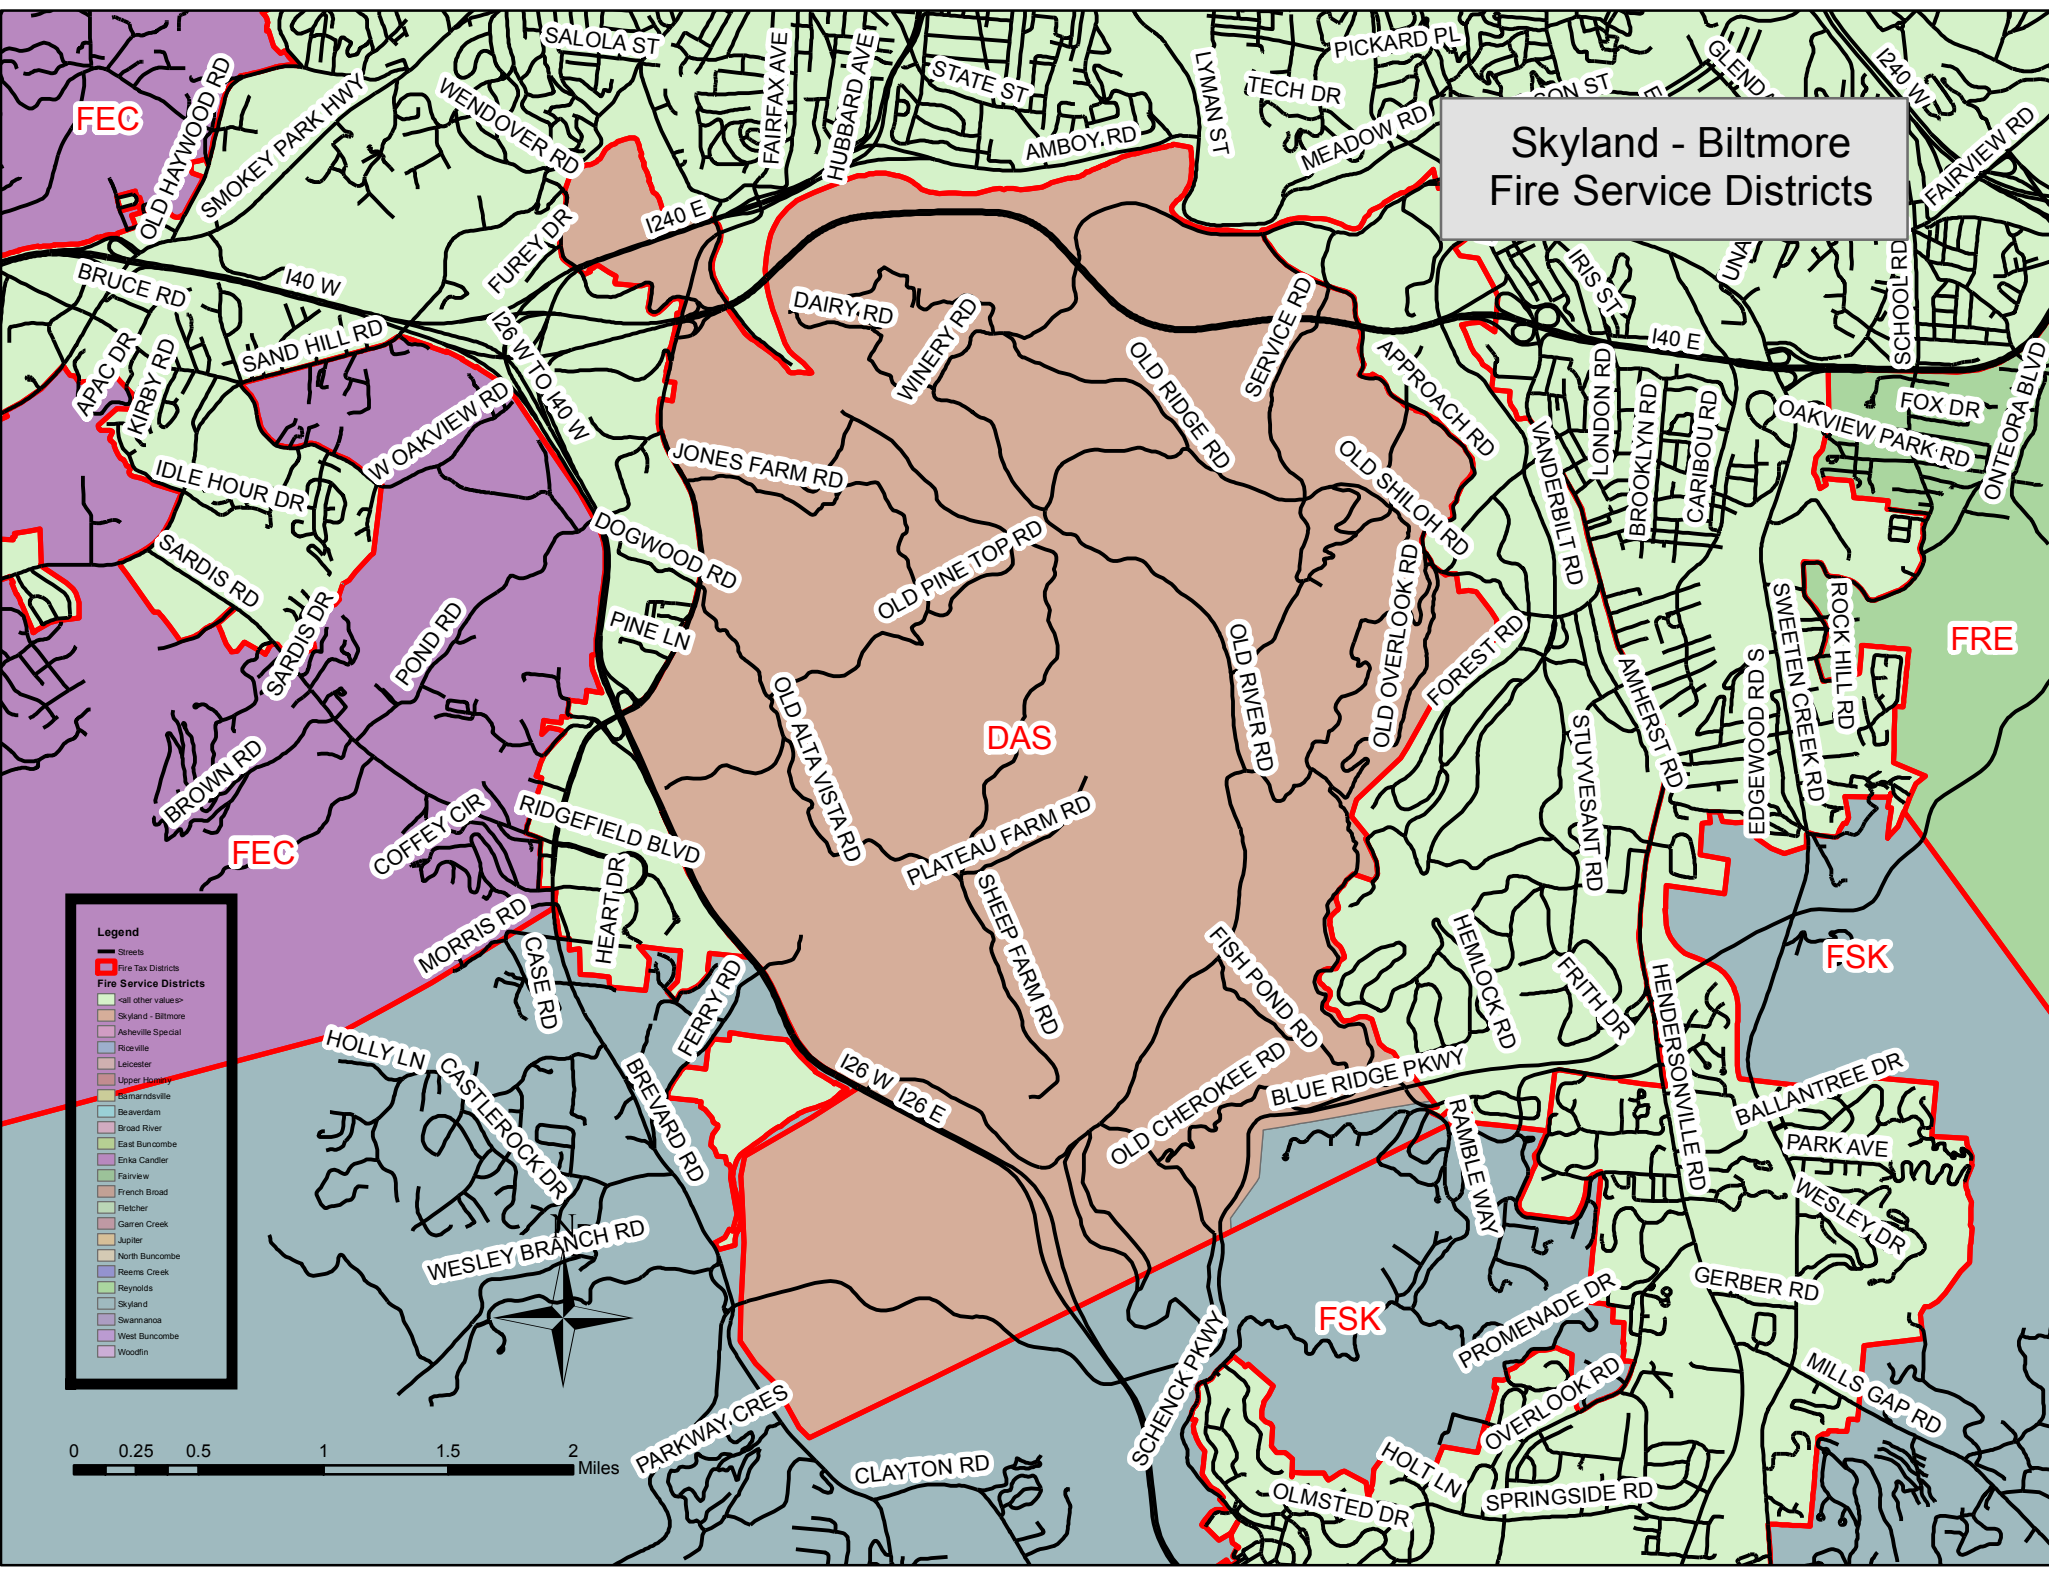

Skyland - Biltmore Fire Service Districts

Legend

- Streets
- Fire Tax Districts
- Fire Service Districts
  - all other valuations
  - Skyland - Biltmore
  - Asheville Special
  - Riceville
  - Lacoster
  - Upper Hogue
  - Dumfriesville
  - Bavensand
  - Broad River
  - East Buncombe
  - Enka Candler
  - Fairview
  - French Broad
  - Fletcher
  - Garron Creek
  - Jupiter
  - North Buncombe
  - Reems Creek
  - Reynolds
  - Skyland
  - Swannanoa
  - West Buncombe
  - Woodfin