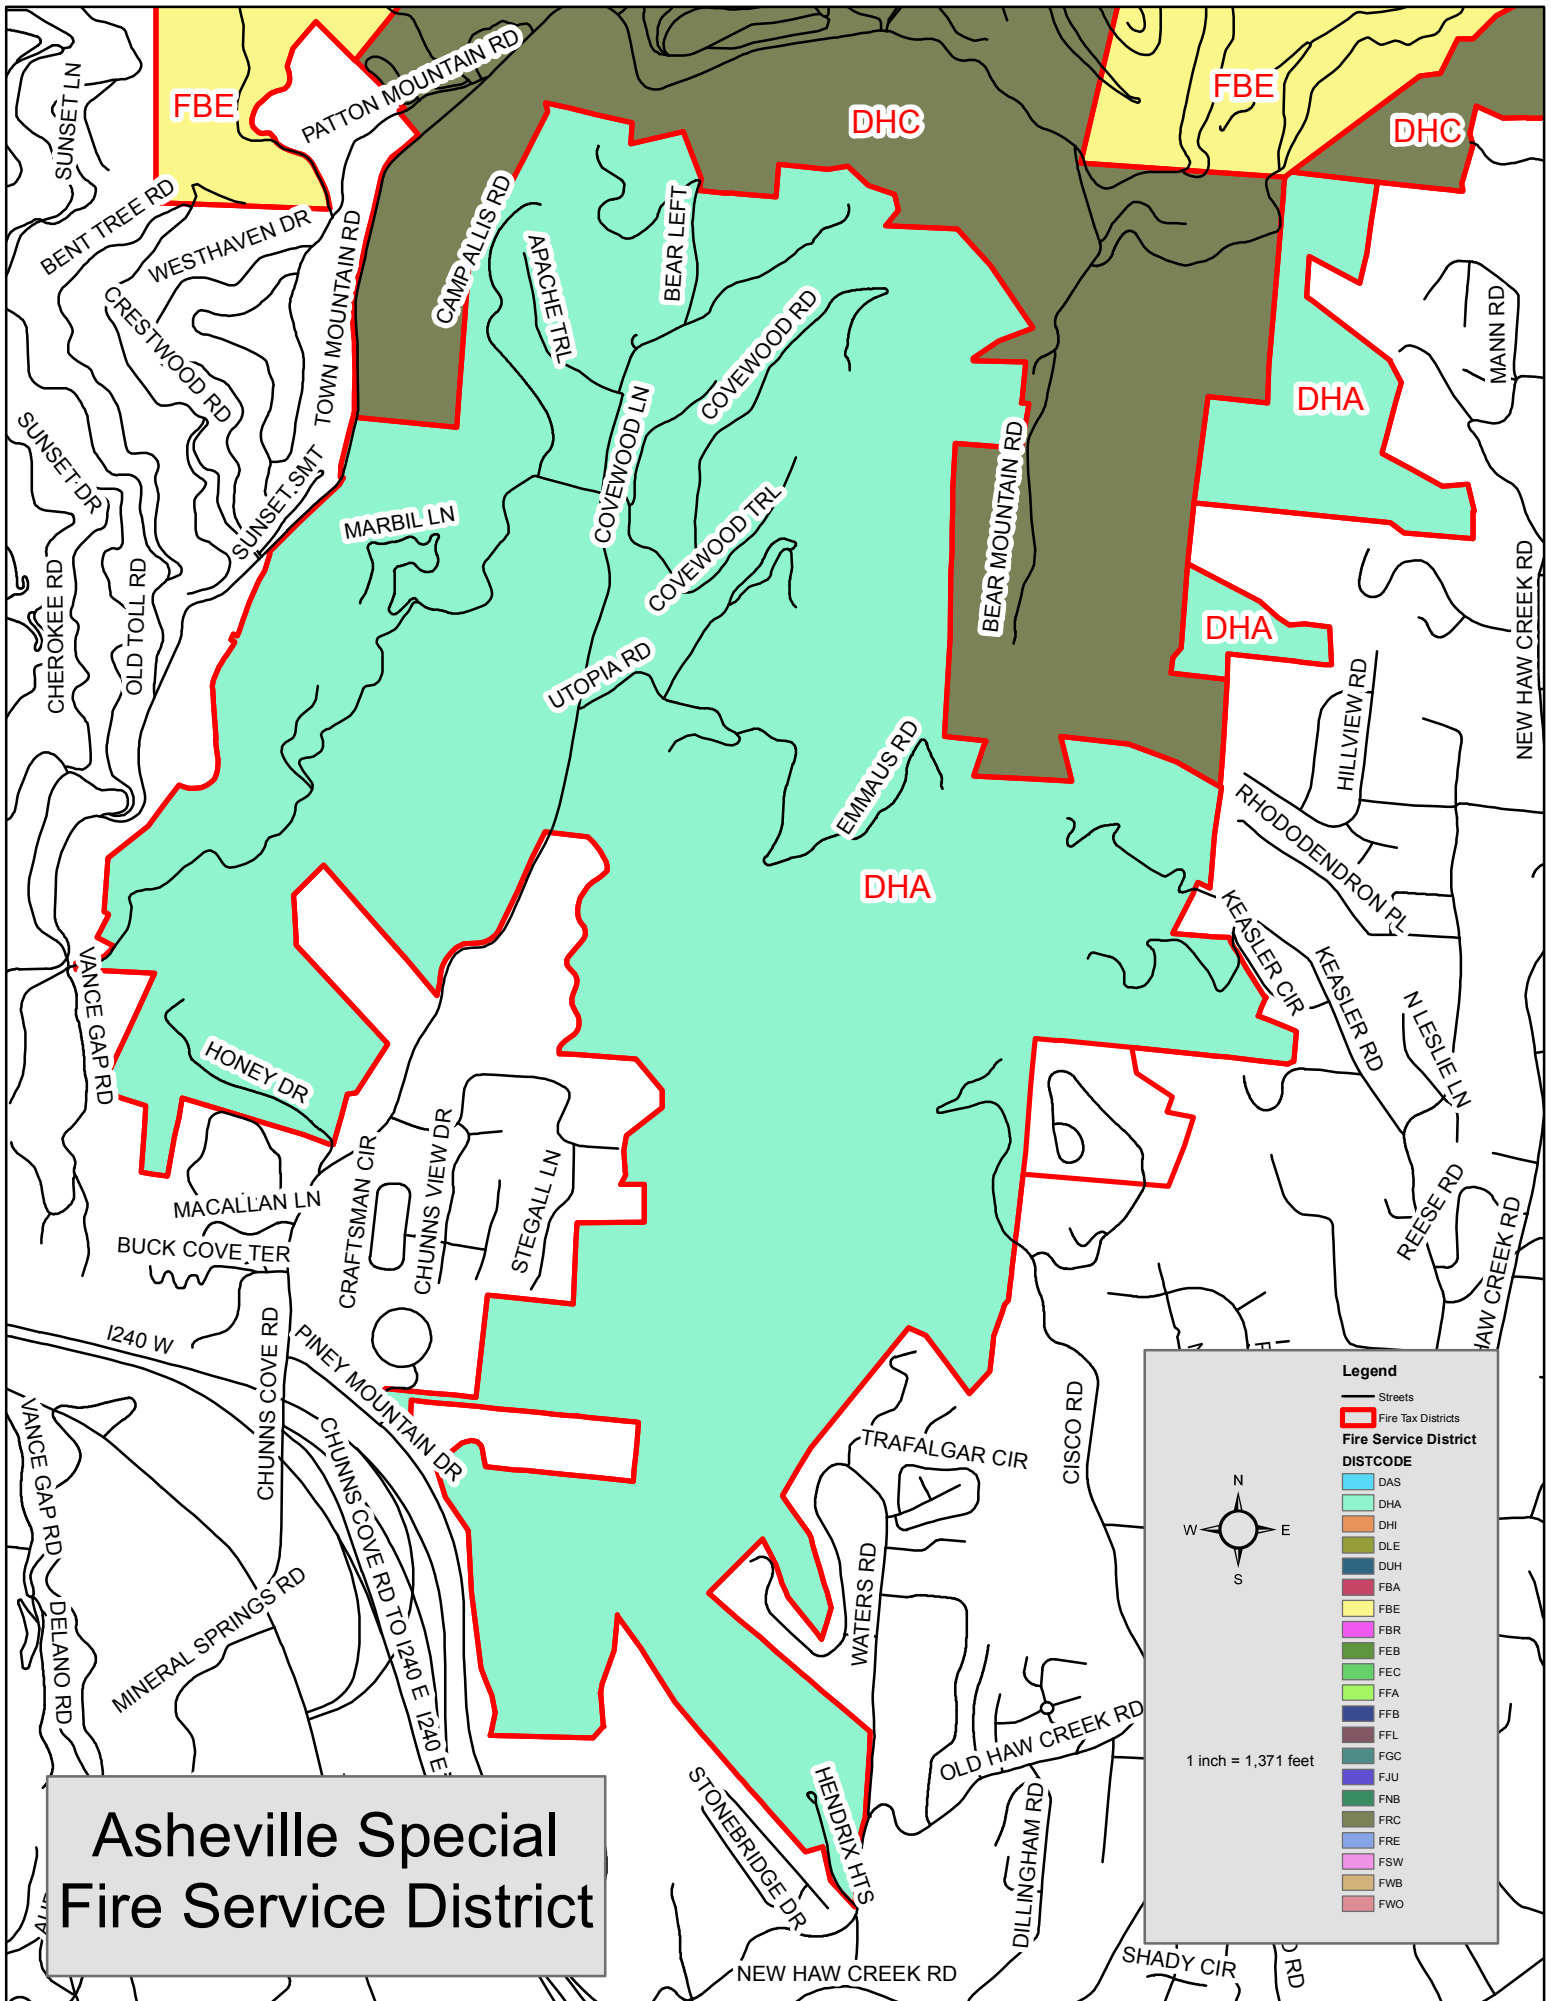

# Buncombe Fire Service Districts

**Legend**

- Major Roads
- Fire Service Districts**
  - <all other values>
  - Skyland - Biltmore
  - Asheville Special
  - Riceville
  - Leicester
  - Upper Hominy
  - Barnardsville
  - Beaverdam
  - Broad River
  - East Buncombe
  - Enka Candler
  - Fairview
  - French Broad
  - Fletcher
  - Garren Creek
  - Jupiter
  - North Buncombe
  - Reems Creek
  - Reynolds
  - Skyland
  - Swannanoa
  - West Buncombe
  - Woodfin