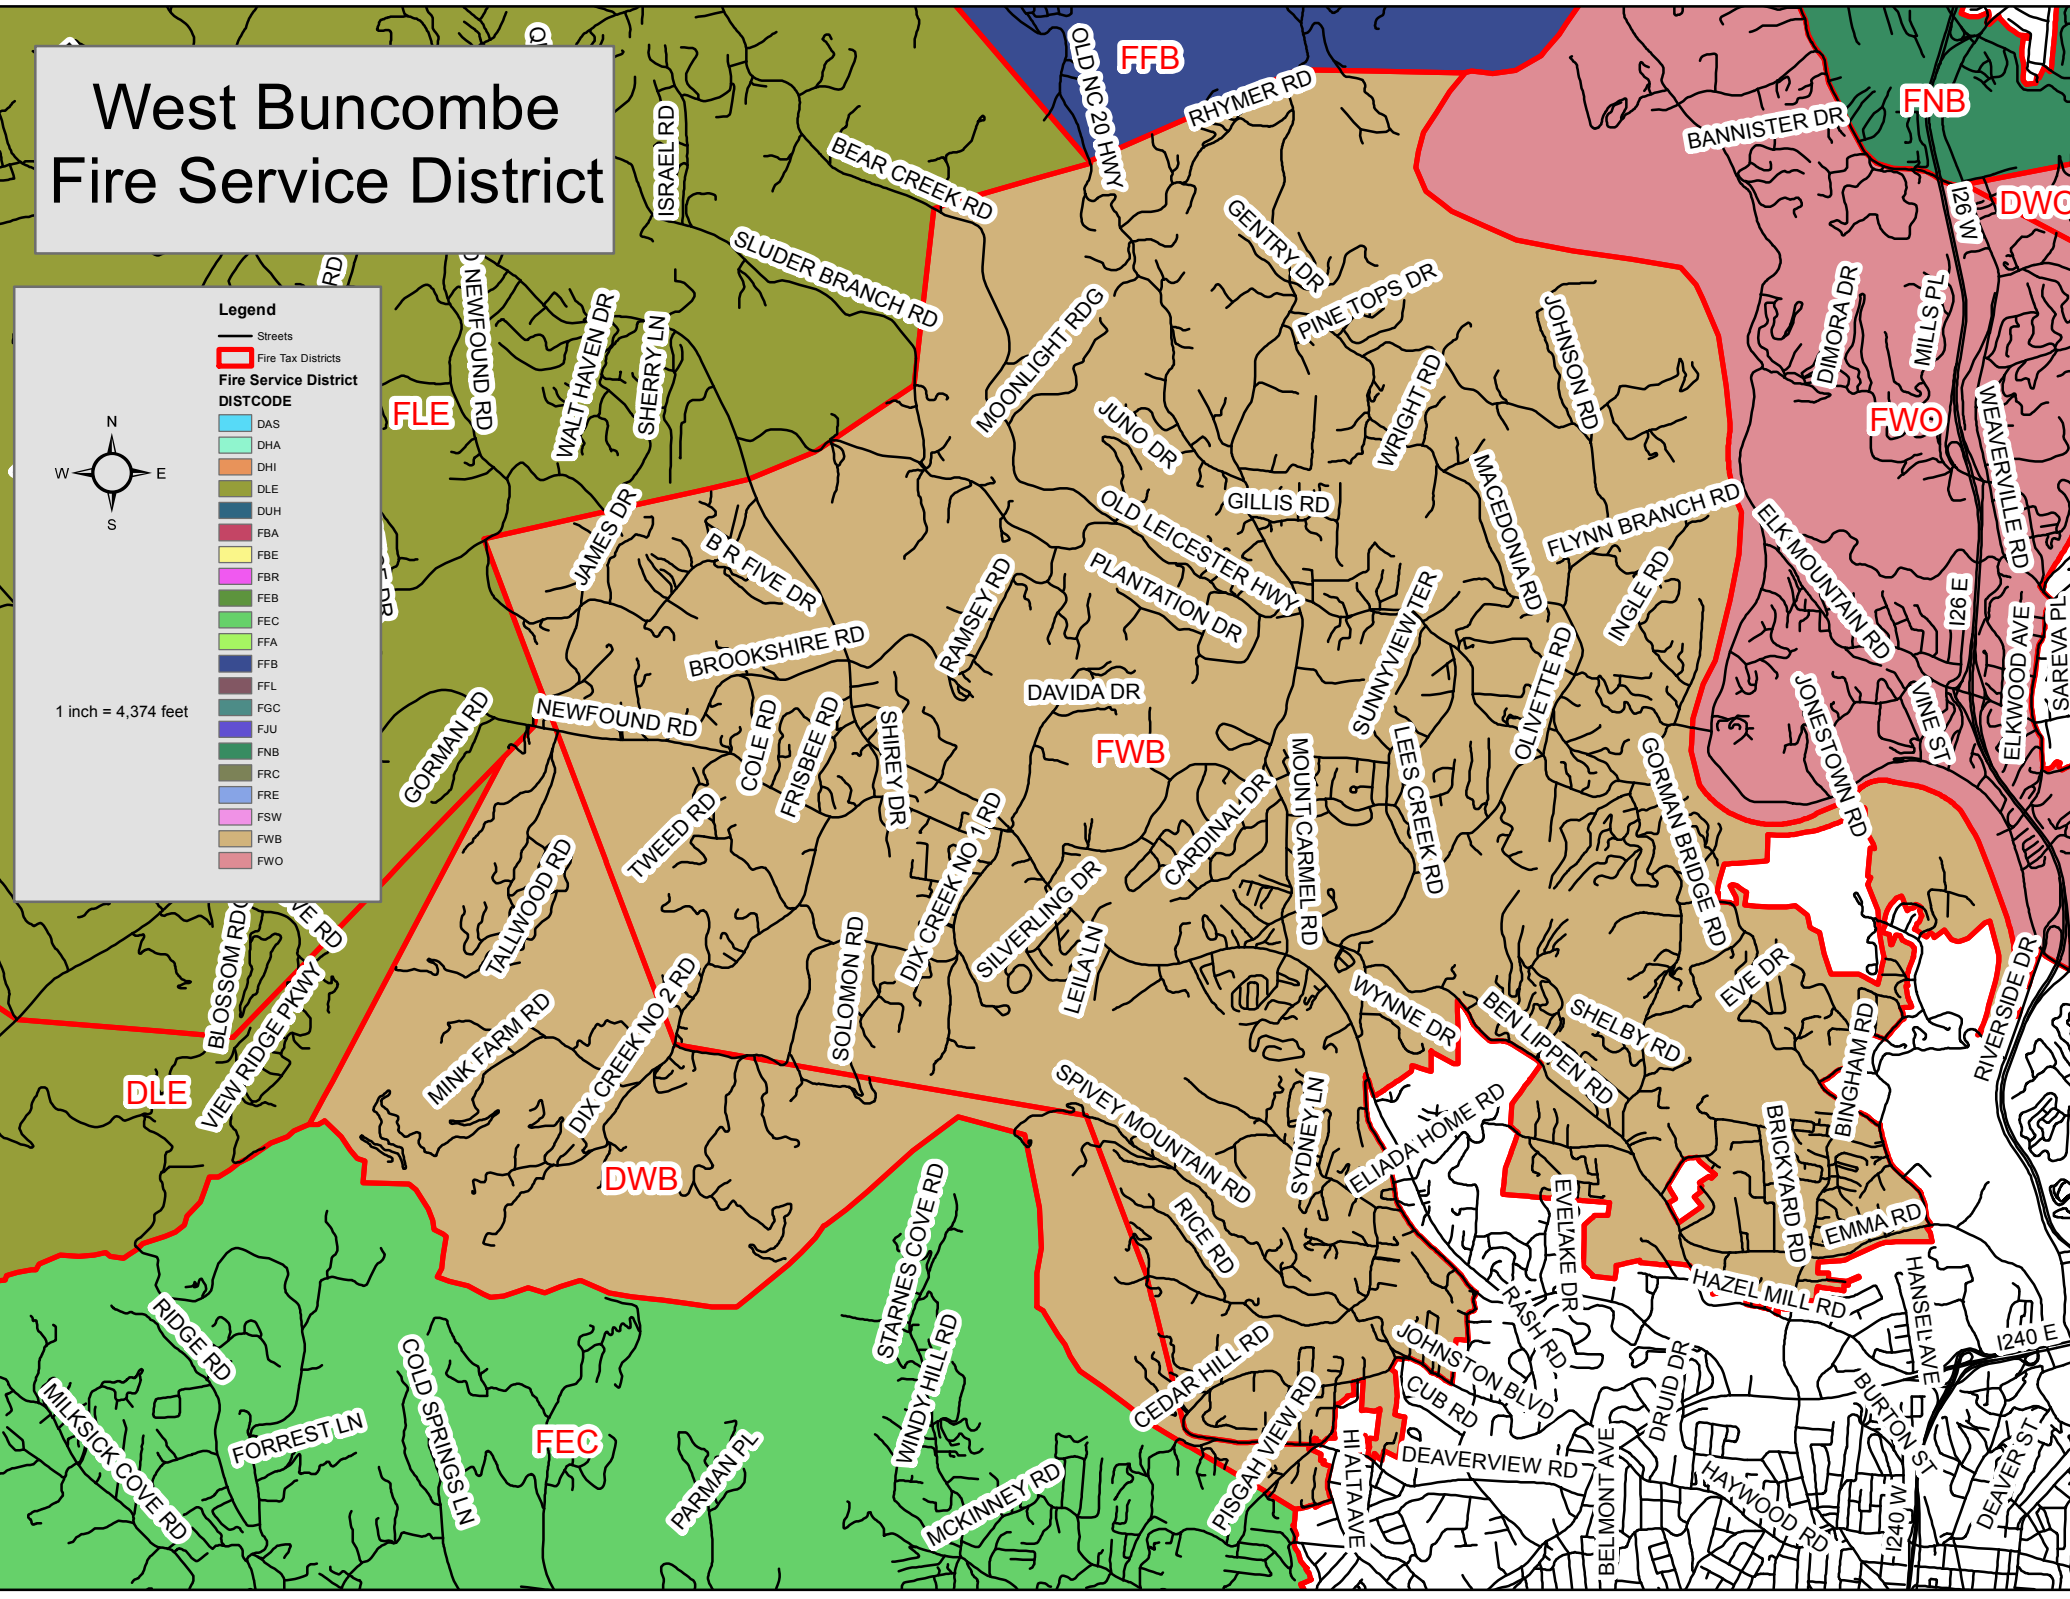

West Buncombe Fire Service District

Legend

- Streets
- Fire Tax Districts

**Fire Service District
DISTCODE**

- DAS
- DHA
- DHI
- DLE
- DUH
- FBA
- FBE
- FBR
- FB
- FEC
- FFA
- FFB
- FFL
- FGC
- FJU
- FNB
- FRC
- FRE
- FSW
- FWB
- FWO

1 inch = 4,374 feet