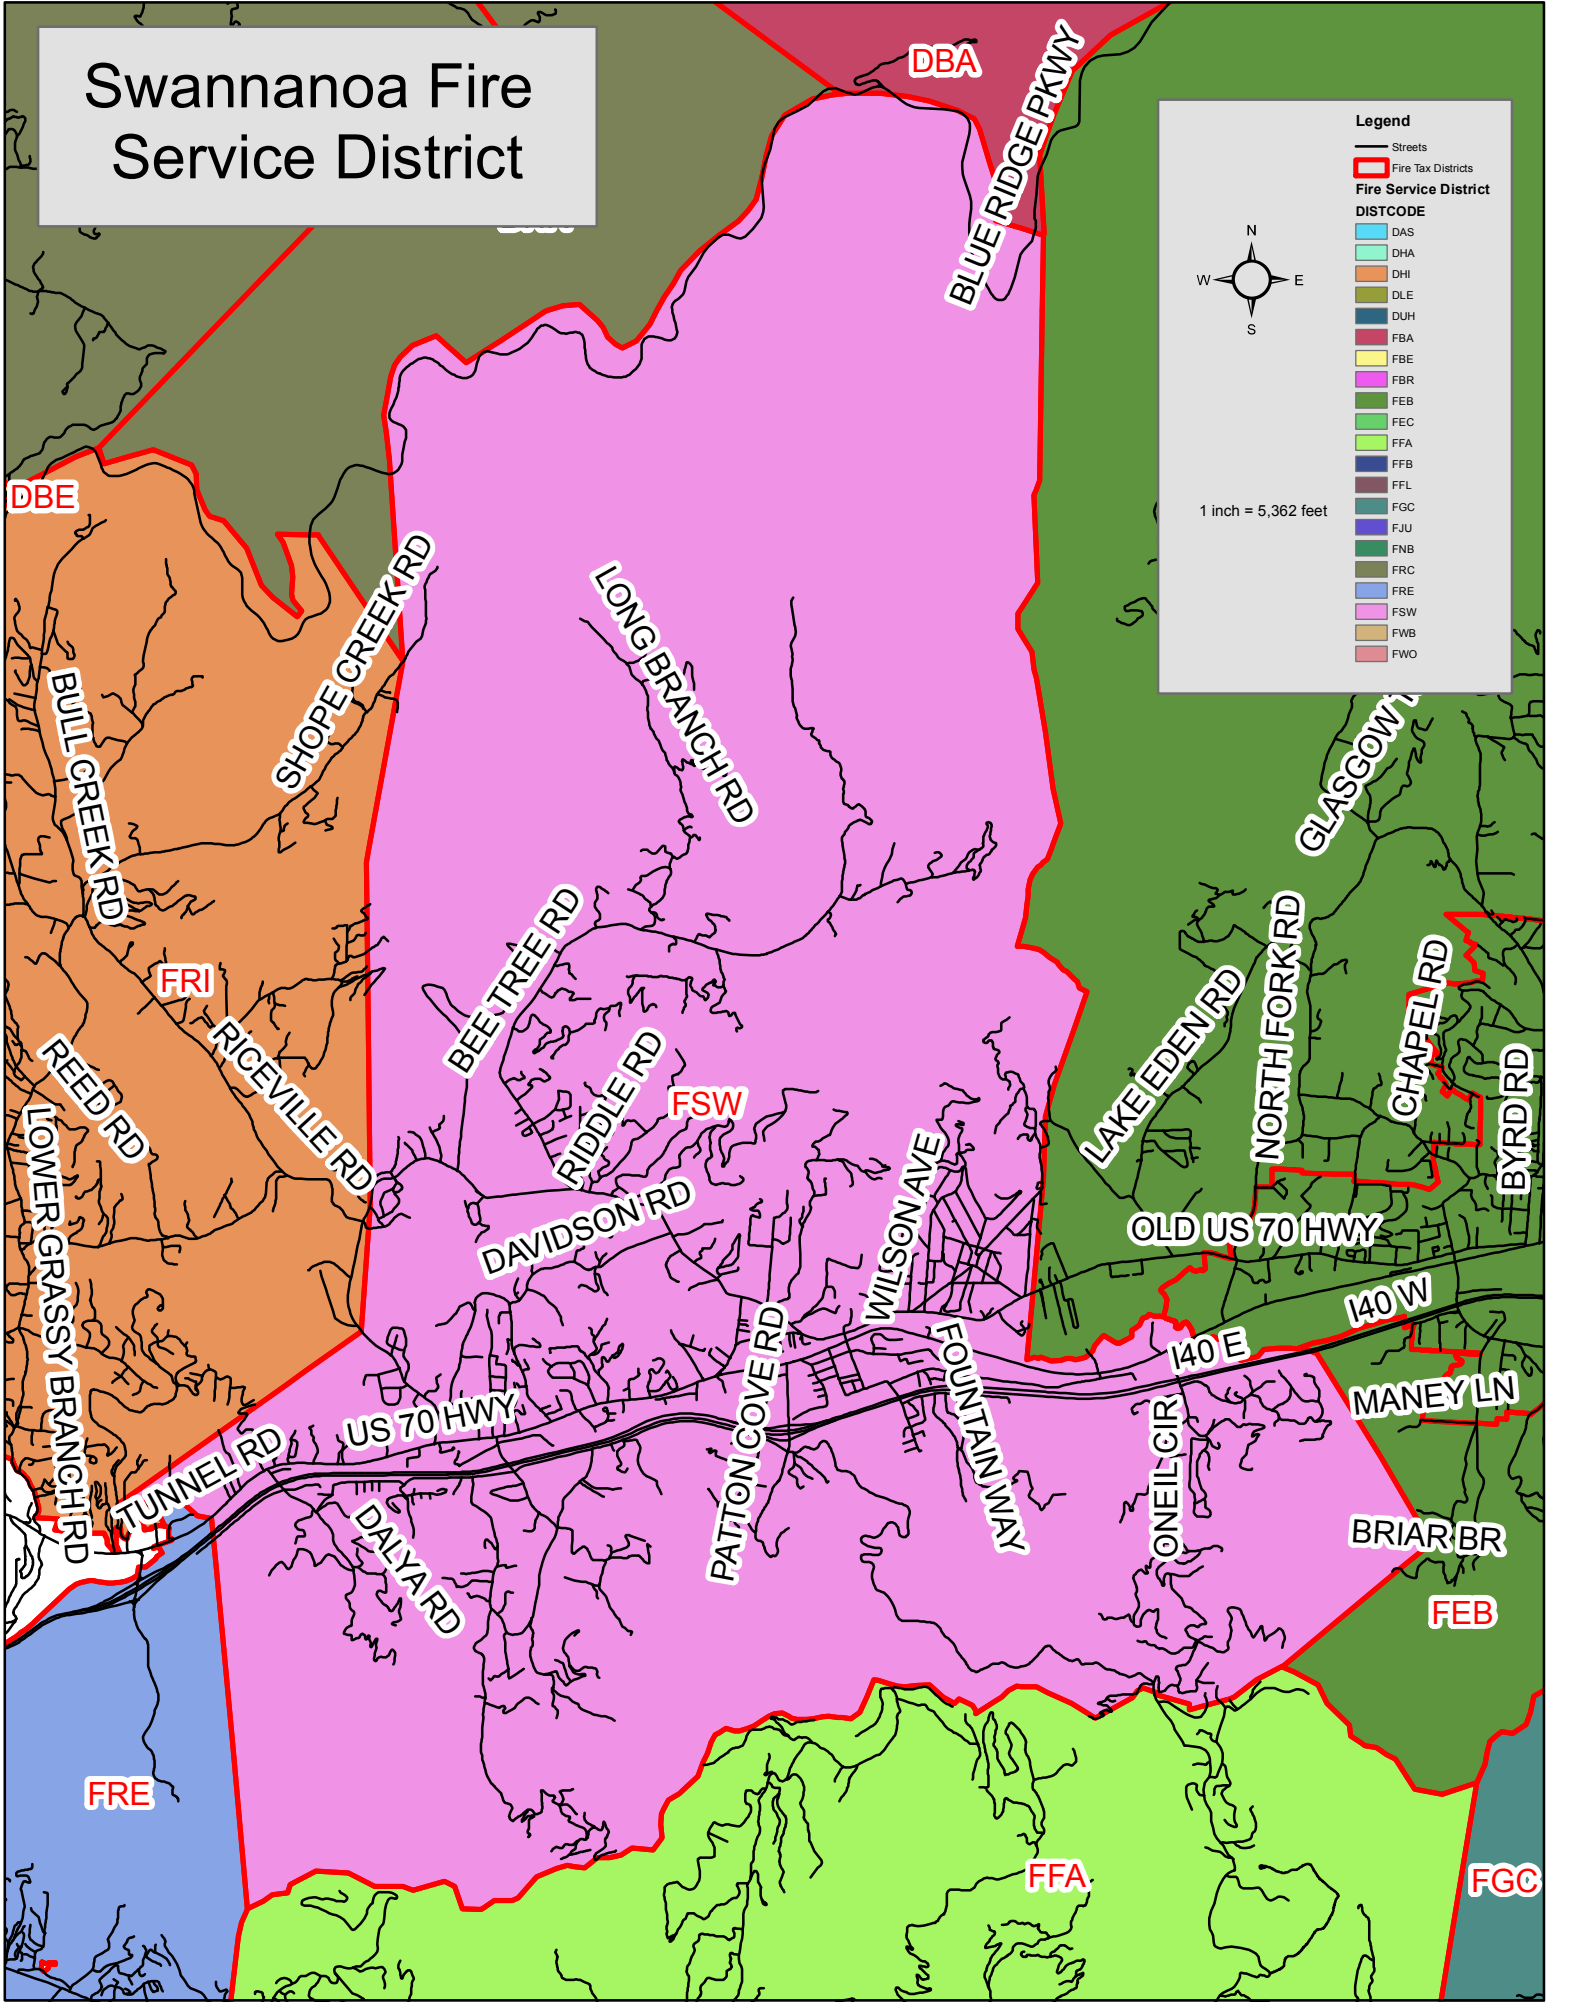

Swannanoa Fire Service District

Legend

- Streets
- ▭ Fire Tax Districts
- **Fire Service District**
- **DISTCODE**
- ▭ DAS
- ▭ DHA
- ▭ DHI
- ▭ DLE
- ▭ DUH
- ▭ FBA
- ▭ FBE
- ▭ FBR
- ▭ FEB
- ▭ FEC
- ▭ FFA
- ▭ FFB
- ▭ FFL
- ▭ FGC
- ▭ FJU
- ▭ FNB
- ▭ FRC
- ▭ FRE
- ▭ FSW
- ▭ FWB
- ▭ FWO

1 inch = 5,362 feet