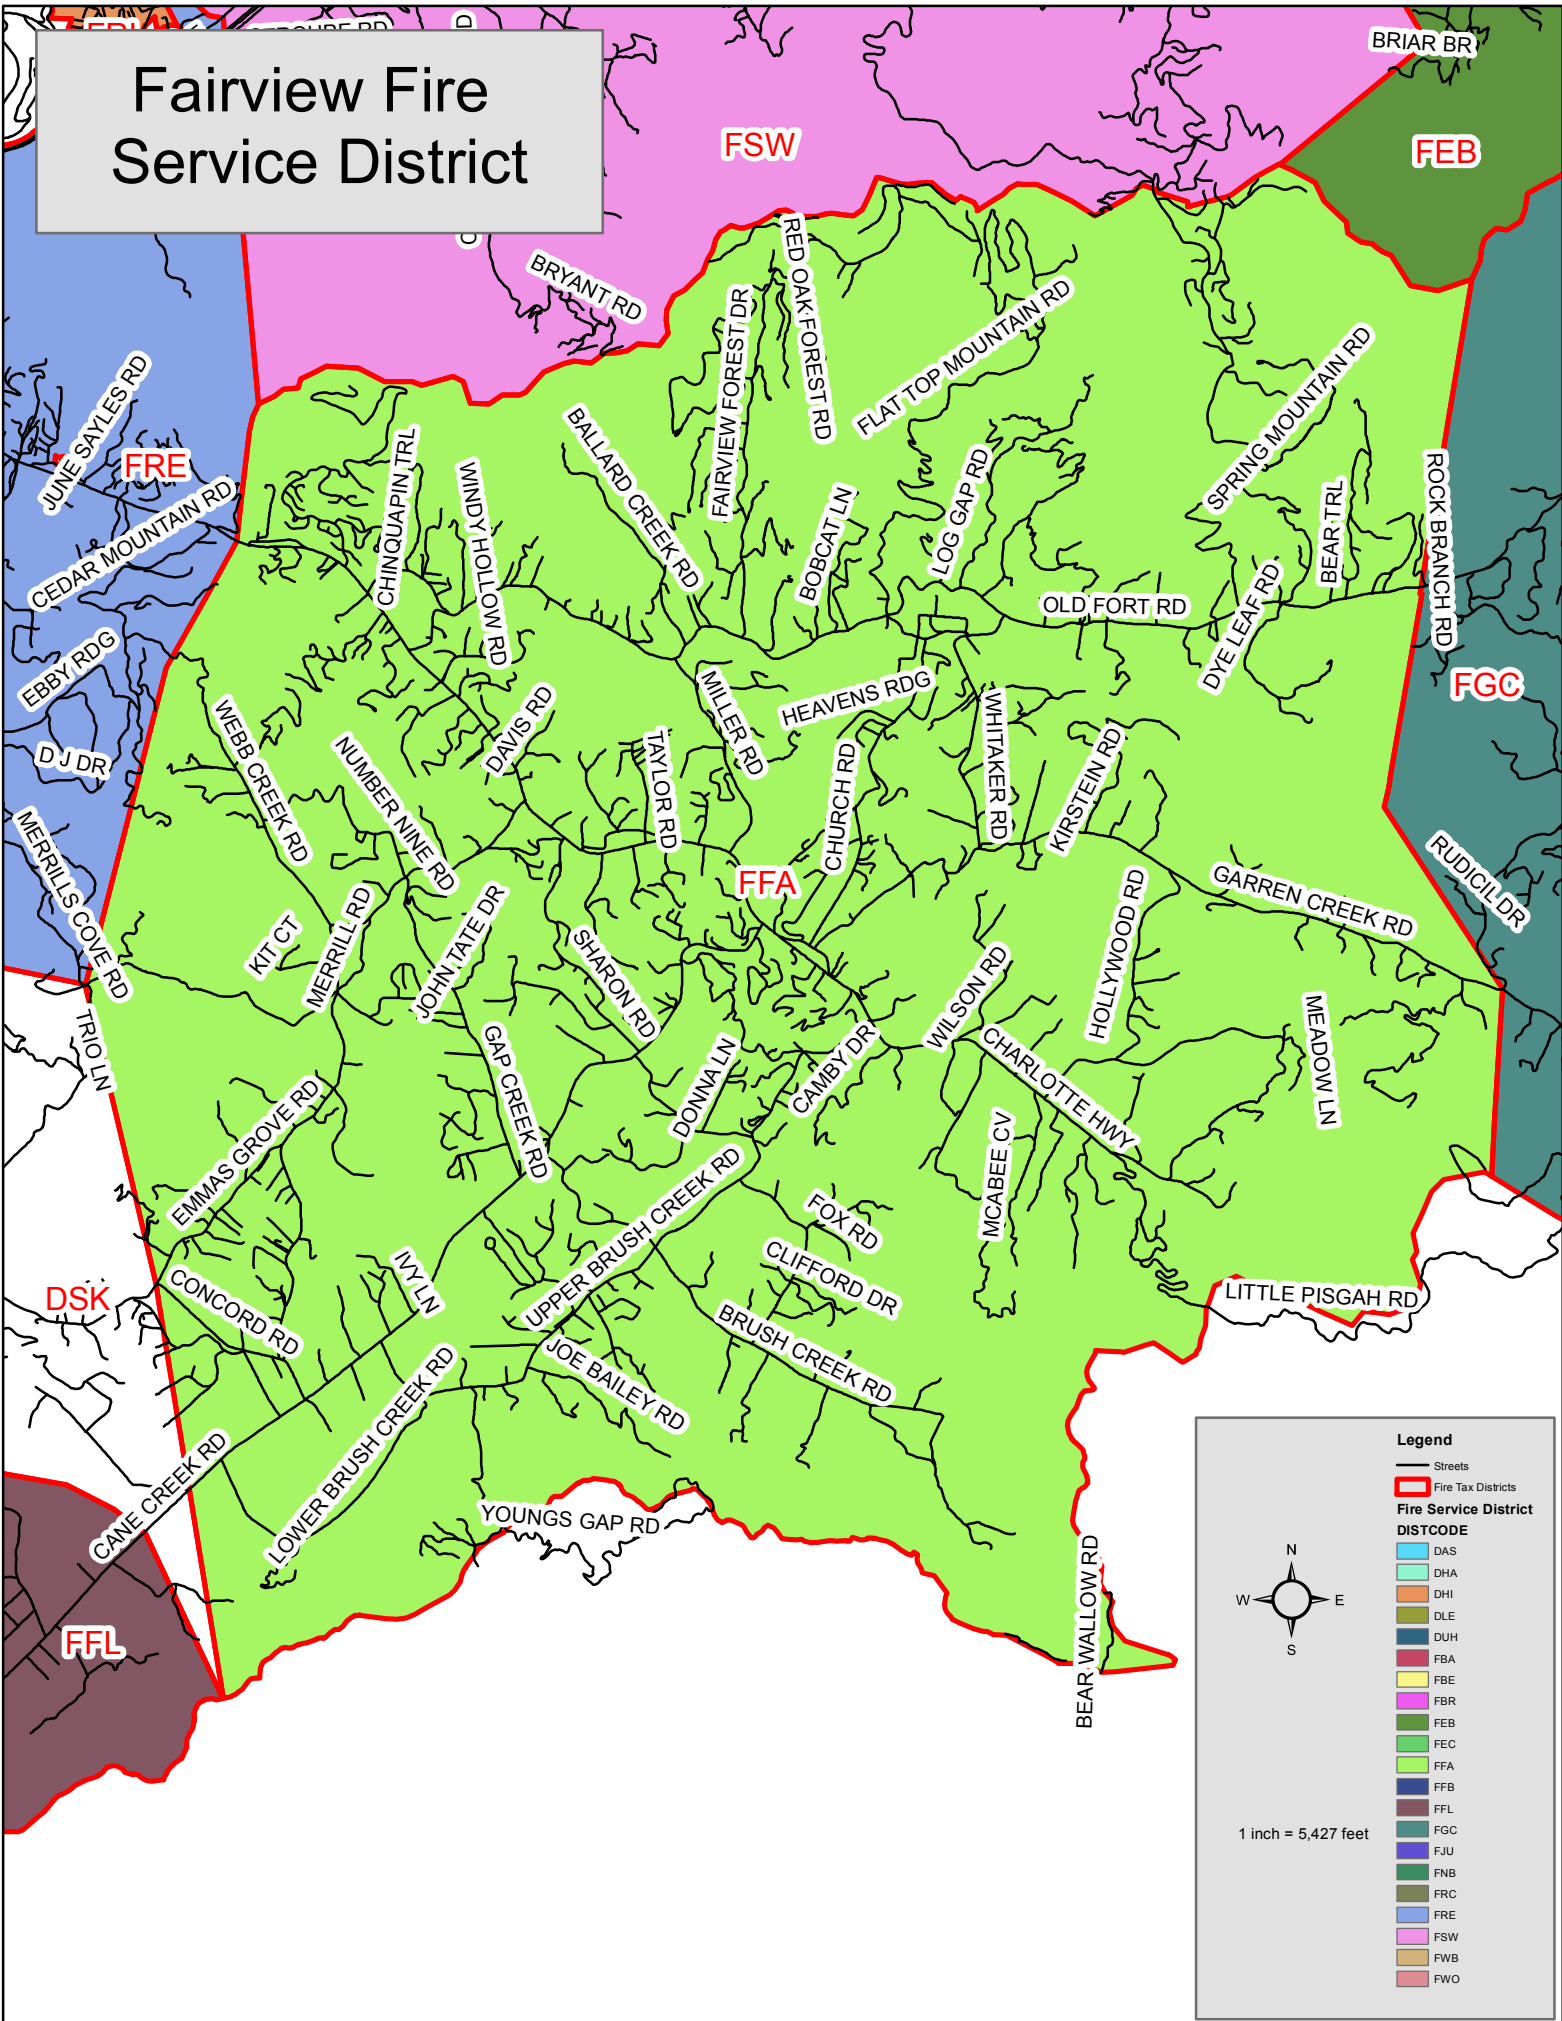

Fairview Fire Service District

Legend

- Streets
- ▭ Fire Tax Districts
- **Fire Service District**
- **DISTCODE**
- DAS
- DHA
- DHI
- DLE
- DUH
- FBA
- FBE
- FBR
- FEB
- FEC
- FFA
- FFB
- FFL
- FGC
- FJU
- FNB
- FRC
- FRE
- FSW
- FWB
- FWO

1 inch = 5,427 feet