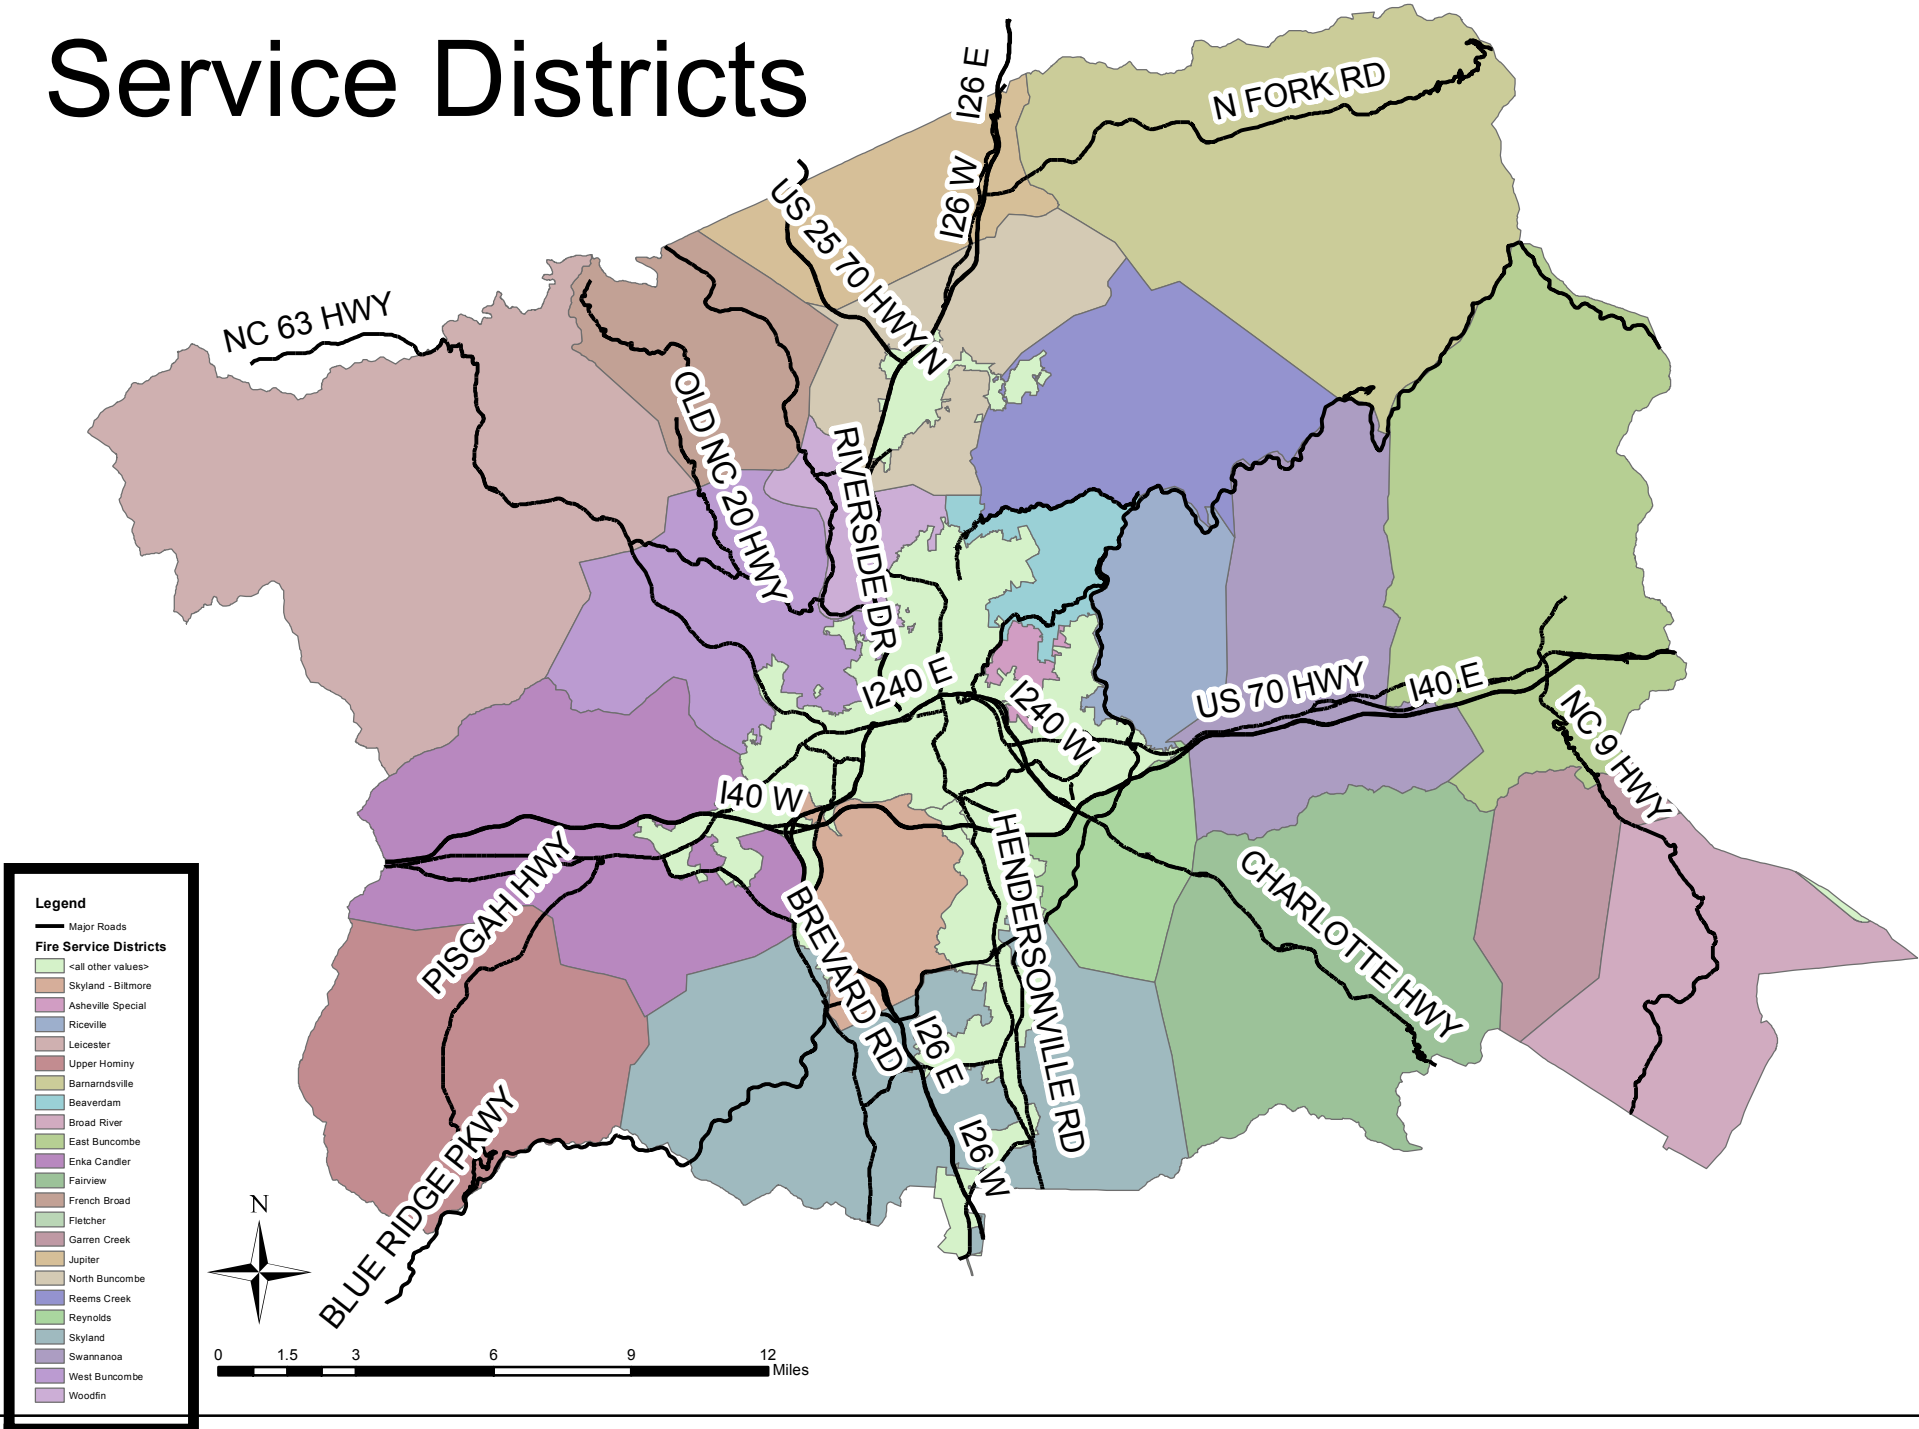

# Buncombe Fire Service Districts

**Legend**

- Major Roads
- Fire Service Districts**
  - <all other values>
  - Skyland - Biltmore
  - Asheville Special
  - Riceville
  - Leicester
  - Upper Hominy
  - Barnardsville
  - Beaverdam
  - Broad River
  - East Buncombe
  - Enka Candler
  - Fairview
  - French Broad
  - Fletcher
  - Garren Creek
  - Jupiter
  - North Buncombe
  - Reems Creek
  - Reynolds
  - Skyland
  - Swannanoa
  - West Buncombe
  - Woodfin