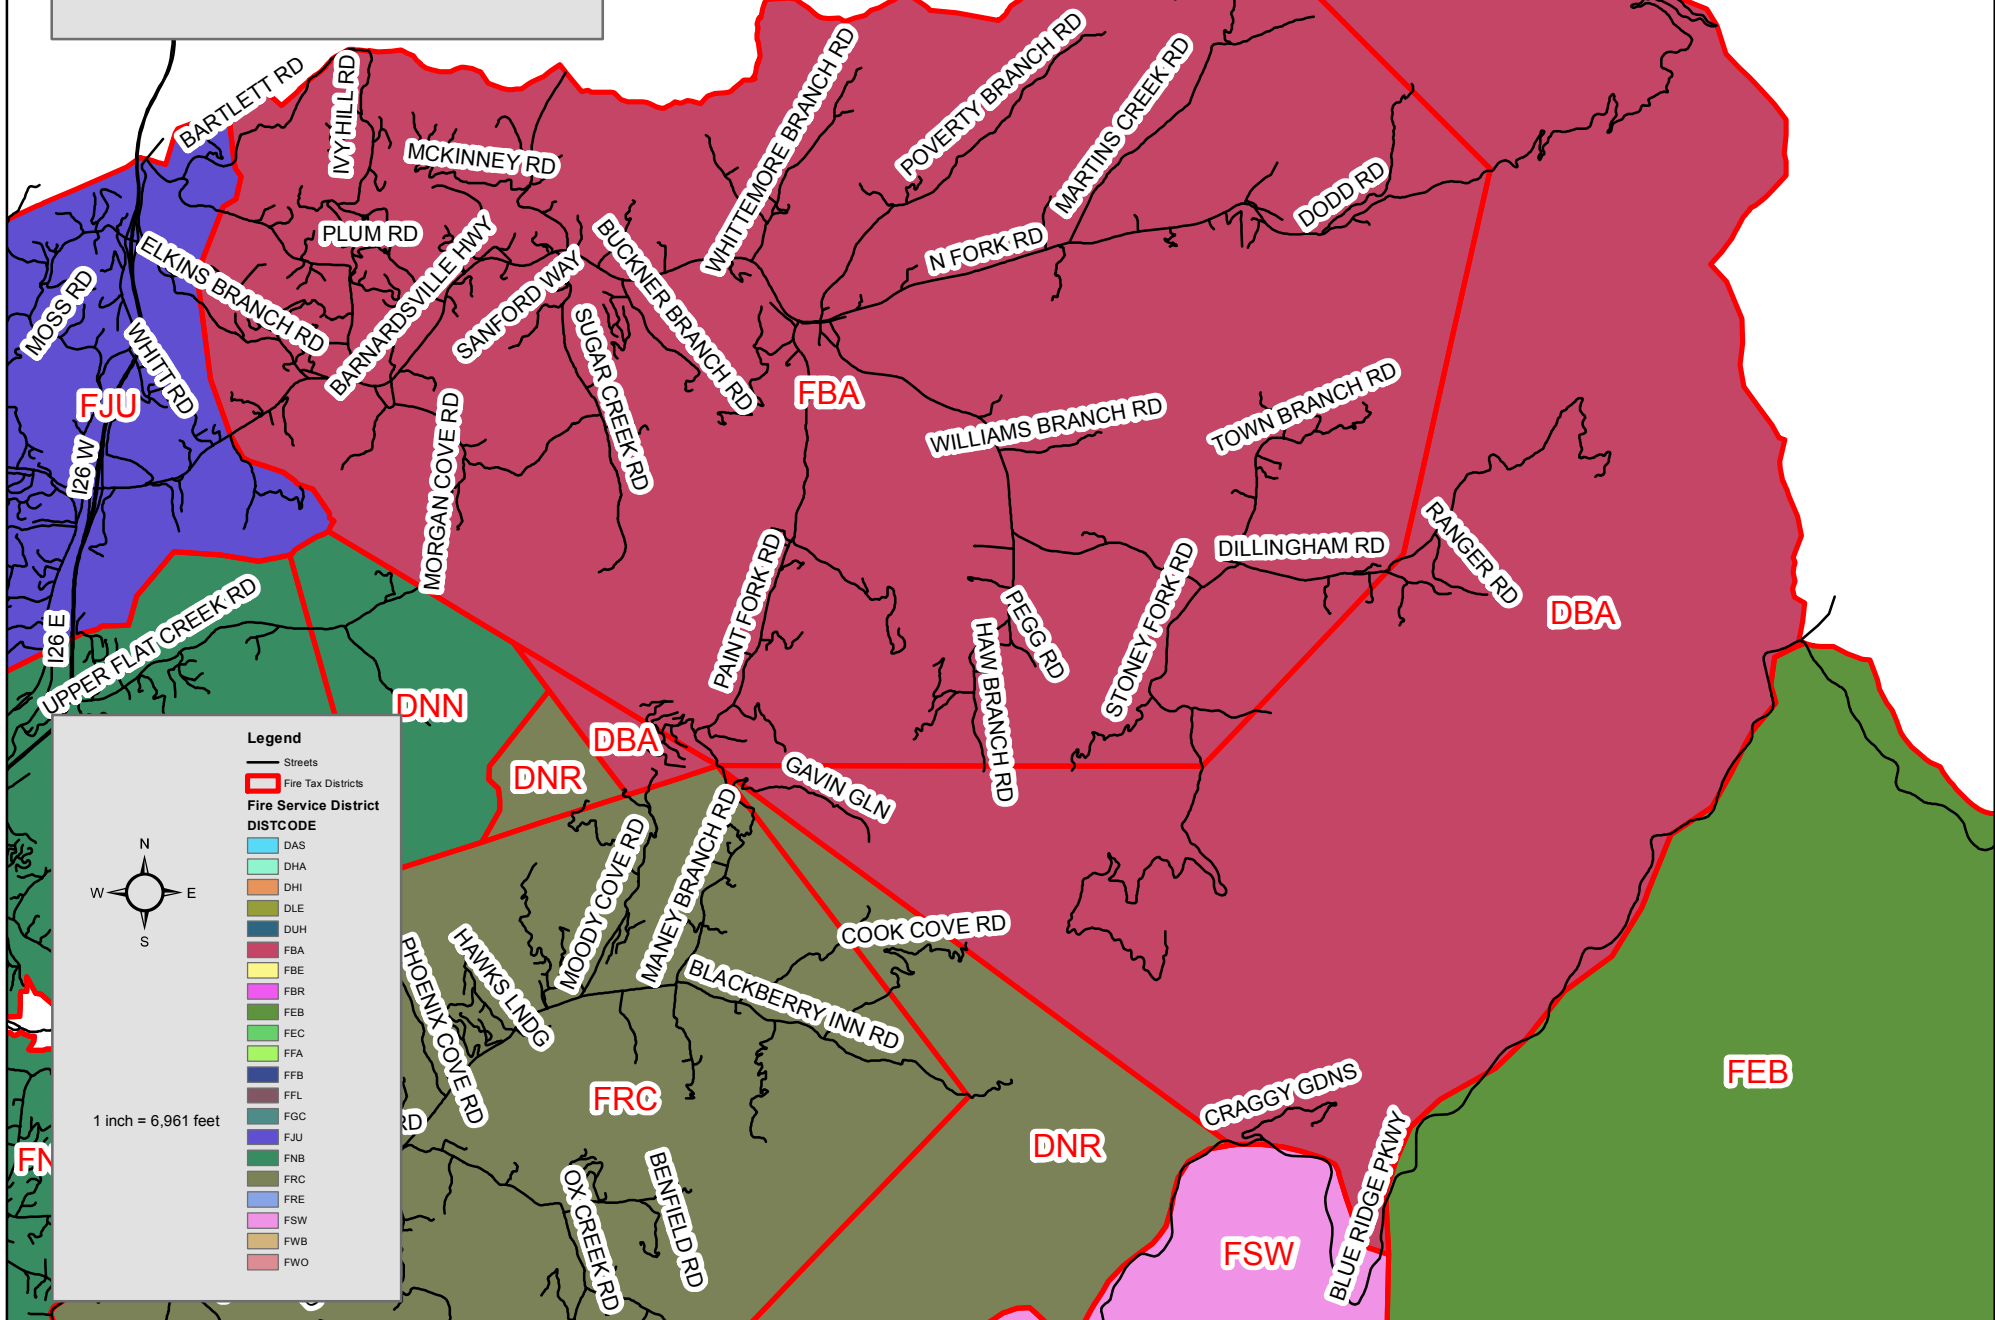

Barnardsville Fire Service District

Legend

- Streets
- Fire Tax Districts
- **Fire Service District**
- **DISTCODE**
- DAS
- DHA
- DHI
- DLE
- DUH
- FBA
- FBE
- FBR
- FEB
- FEC
- FFA
- FFB
- FFL
- FGC
- FJU
- FNB
- FRC
- FRE
- FSW
- FWB
- FWO

1 inch = 6,961 feet