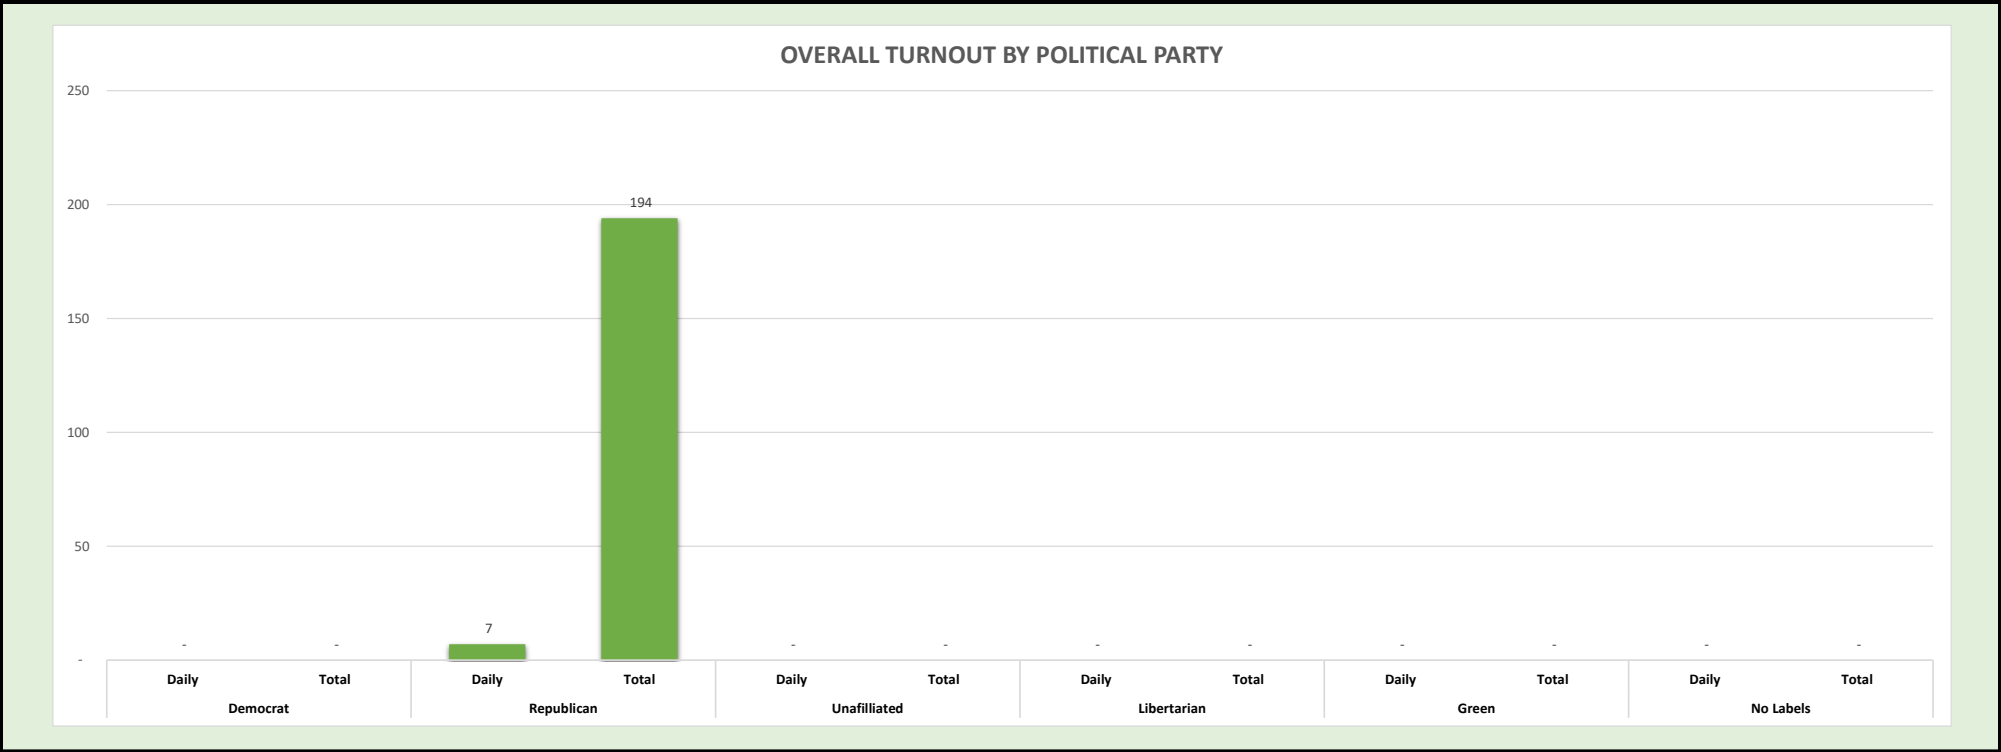

BUNCOMBE COUNTY EARLY VOTING STATISTICS - MAY 14, 2024 SECOND PRIMARY

Turnout by Political Party												
Early Voting Site	Democrat		Republican		Unaffiliated		Libertarian		Green		No Labels	
	Daily	Total	Daily	Total	Daily	Total	Daily	Total	Daily	Total	Daily	Total
Buncombe County Election Services	0	0	7	194	0	0	0	0	0	0	0	0
Totals	-	-	7	194	-	-	-	-	-	-	-	-