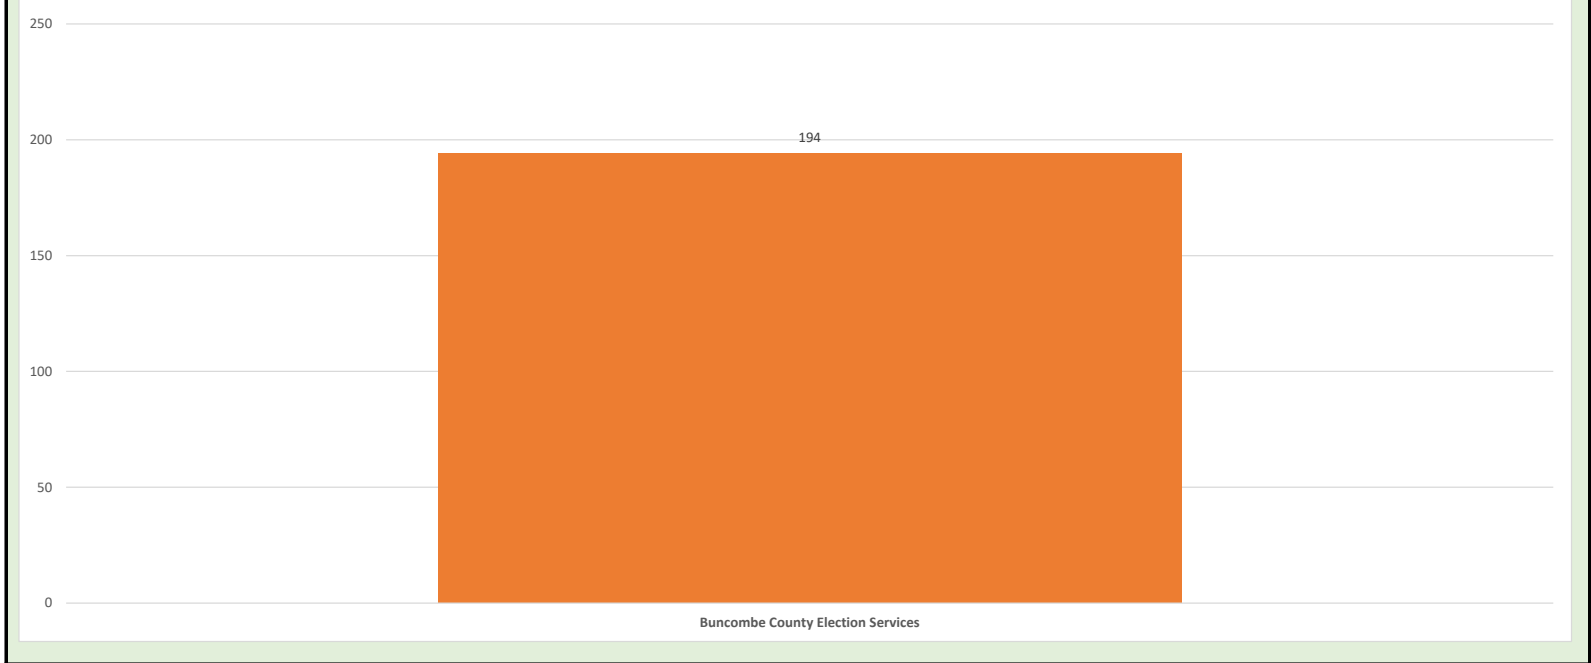

BUNCOMBE COUNTY EARLY VOTING STATISTICS - MAY 14, 2024 SECOND PRIMARY

Early Voting Turnout

Early Voting Site	5/8/24	5/9/24	5/10/24	5/11/24				Overall Total
	Daily Total	Daily Total	Daily Total	Daily Total				Total
Buncombe County Election Services	7							194
Totals	7	0	0	0				194
Percentage of Total Registered Voters	0.00%	0.00%	0.00%	0.00%				0.09%

OVERALL TURNOUT BY SITE