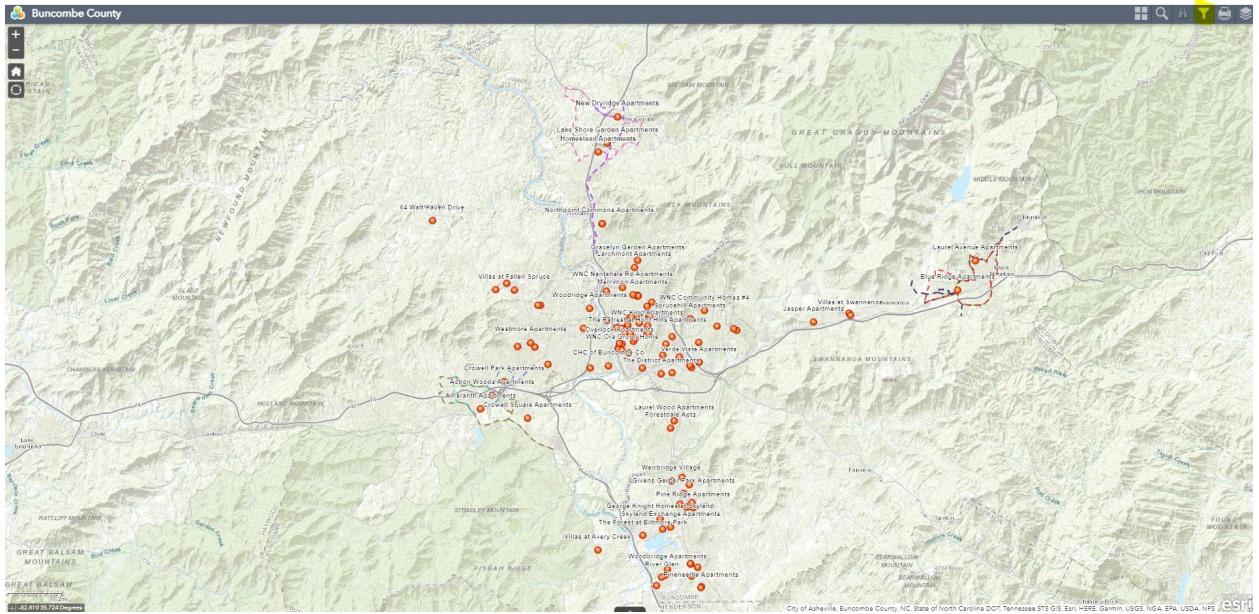

# How to Use Buncombe County's Affordable Housing Map

1. Open the map and click on the highlighted icon in the top right to start filtering your desired categories.

2. Once the above highlighted icon is selected, the below list of filtering options will appear