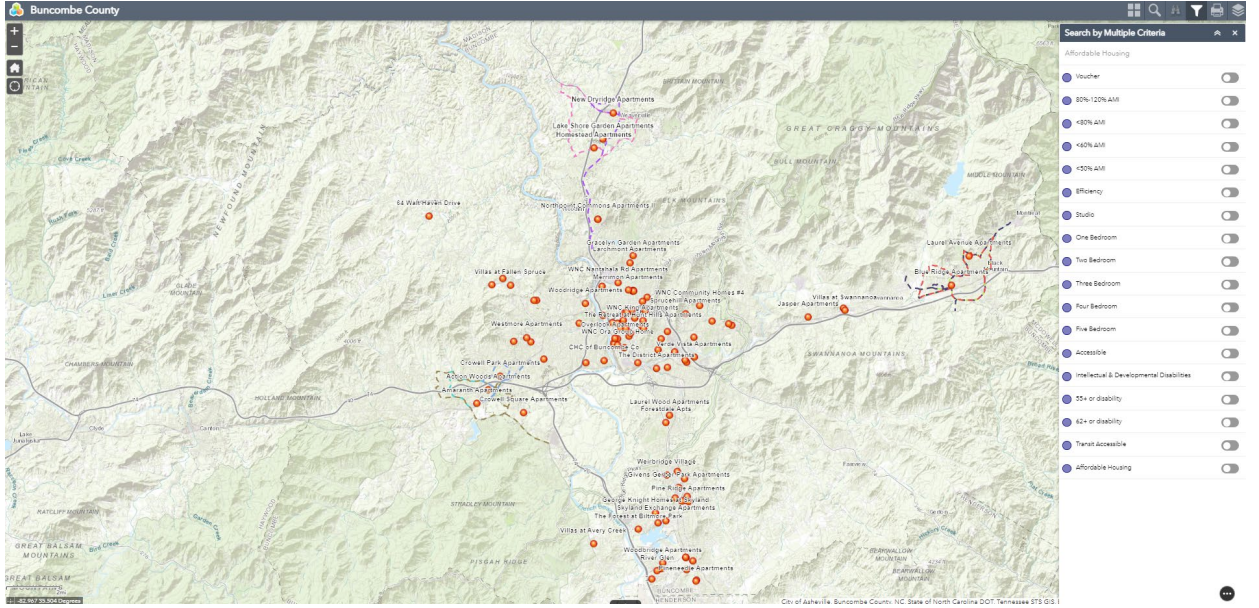

# How to Use Buncombe County's Affordable Housing Map

1. Open the map and click on the highlighted icon in the top right to start filtering your desired categories.

2. Once the above highlighted icon is selected, the below list of filtering options will appear