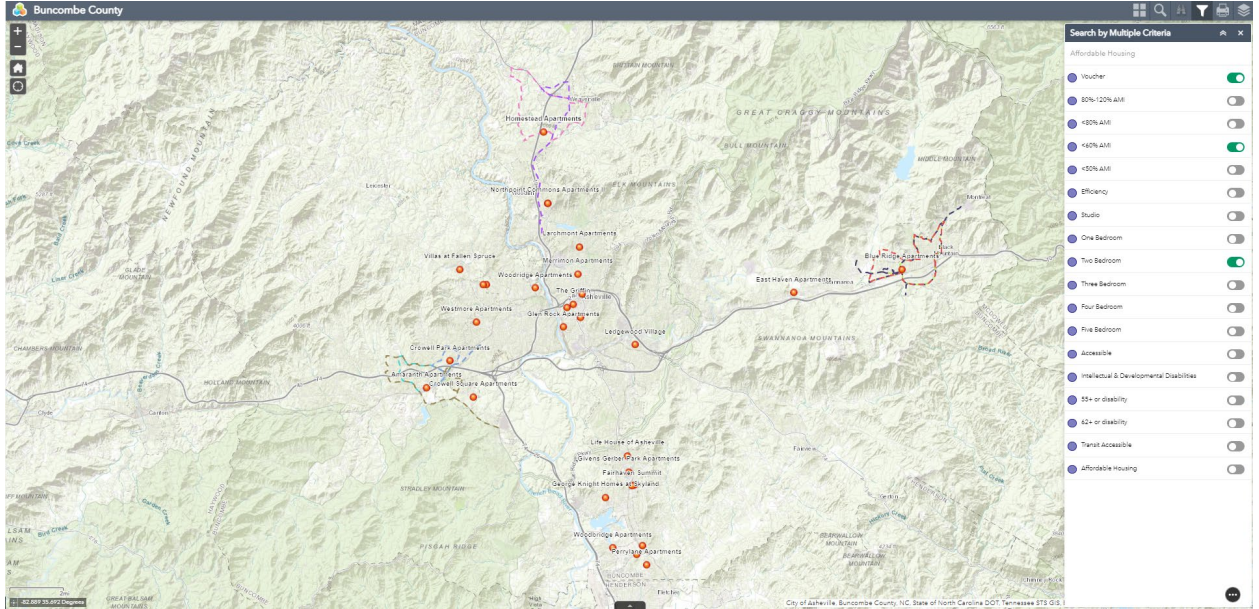

1. Select the toggles on the right to filter housing options the best suit your needs, the selected options should slide right and highlight green. This will present the housing options that provide the needs you are looking to fulfill in housing. The example below shows housing options that accept housing vouchers, are targeted for residents with income $\leq 60\%$ AMI, and have two-bedroom units.