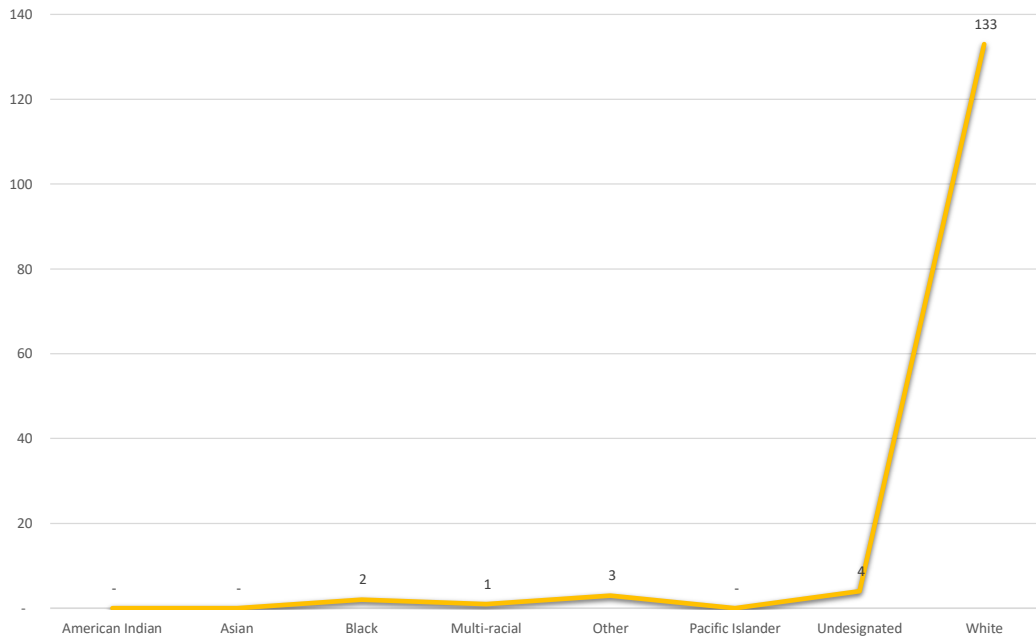

OVERALL TURNOUT BY SITE

BUNCOMBE COUNTY EARLY VOTING STATISTICS - MAY 14, 2024 SECOND PRIMARY

Turnout by Political Party												
Early Voting Site	Democrat		Republican		Unaffiliated		Libertarian		Green		No Labels	
	Daily	Total	Daily	Total	Daily	Total	Daily	Total	Daily	Total	Daily	Total
Buncombe County Election Services	0	0	28	143	0	0	0	0	0	0	0	0
Totals	-	-	28	143	-	-	-	-	-	-	-	-

OVERALL TURNOUT BY POLITICAL PARTY

BUNCOMBE COUNTY EARLY VOTING STATISTICS - MAY 14, 2024 SECOND PRIMARY

Total Turnout by Race and Gender

Early Voting Site	Race								Gender		
	American Indian	Asian	Black	Multi-racial	Other	Pacific Islander	Undesignated	White	Female	Male	Undesignated
Black Mountain Branch Library	0	0	2	1	3	0	4	133	77	62	4
Totals	-	-	2	1	3	-	4	133	77	62	4

OVERALL TURNOUT BY RACE

OVERALL TURNOUT BY GENDER