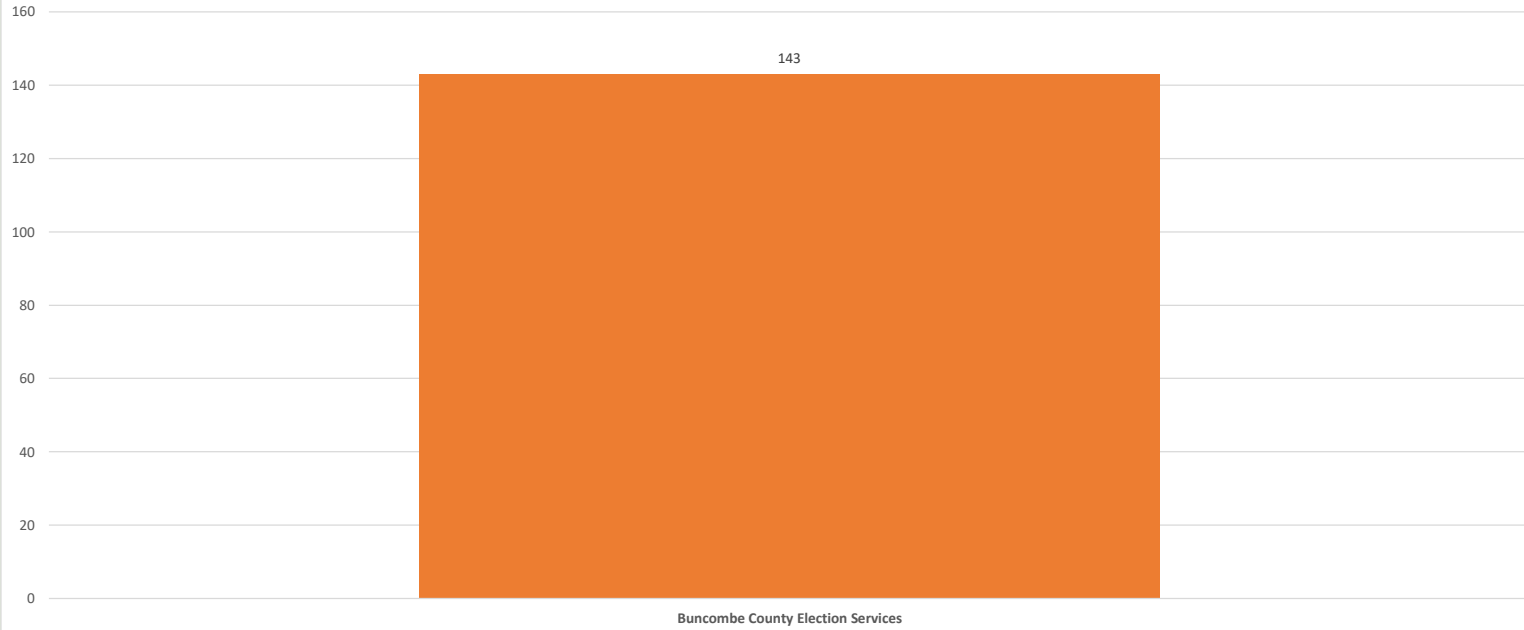

BUNCOMBE COUNTY EARLY VOTING STATISTICS - MAY 14, 2024 SECOND PRIMARY

Early Voting Turnout									
Early Voting Site	4/25/24	4/26/24	4/29/24	4/30/24	5/1/24	5/2/24	5/3/24	5/6/24	5/7/24
	Daily Total	Daily Total	Daily Total	Daily Total	Daily Total	Daily Total	Daily Total	Daily Total	Daily Total
Buncombe County Election Services	12	22	16	19	20	26	28		
Totals	12	22	16	19	20	26	28	0	0
Percentage of Total Registered Voters	0.01%	0.01%	0.01%	0.01%	0.01%	0.01%	0.01%	0.00%	0.00%

BUNCOMBE COUNTY EARLY VOTING STATISTICS - MAY 14, 2024 SECOND PRIMARY

Early Voting Turnout

Early Voting Site	5/8/24	5/9/24	5/10/24	5/11/24				Overall Total
	Daily Total	Daily Total	Daily Total	Daily Total				Total
Buncombe County Election Services								143
Totals	0	0	0	0				143
Percentage of Total Registered Voters	0.00%	0.00%	0.00%	0.00%				0.07%

OVERALL TURNOUT BY SITE

BUNCOMBE COUNTY EARLY VOTING STATISTICS - MAY 14, 2024 SECOND PRIMARY

Turnout by Political Party												
Early Voting Site	Democrat		Republican		Unaffiliated		Libertarian		Green		No Labels	
	Daily	Total	Daily	Total	Daily	Total	Daily	Total	Daily	Total	Daily	Total
Buncombe County Election Services	0	0	28	143	0	0	0	0	0	0	0	0
Totals	-	-	28	143	-	-	-	-	-	-	-	-

OVERALL TURNOUT BY RACE

OVERALL TURNOUT BY GENDER