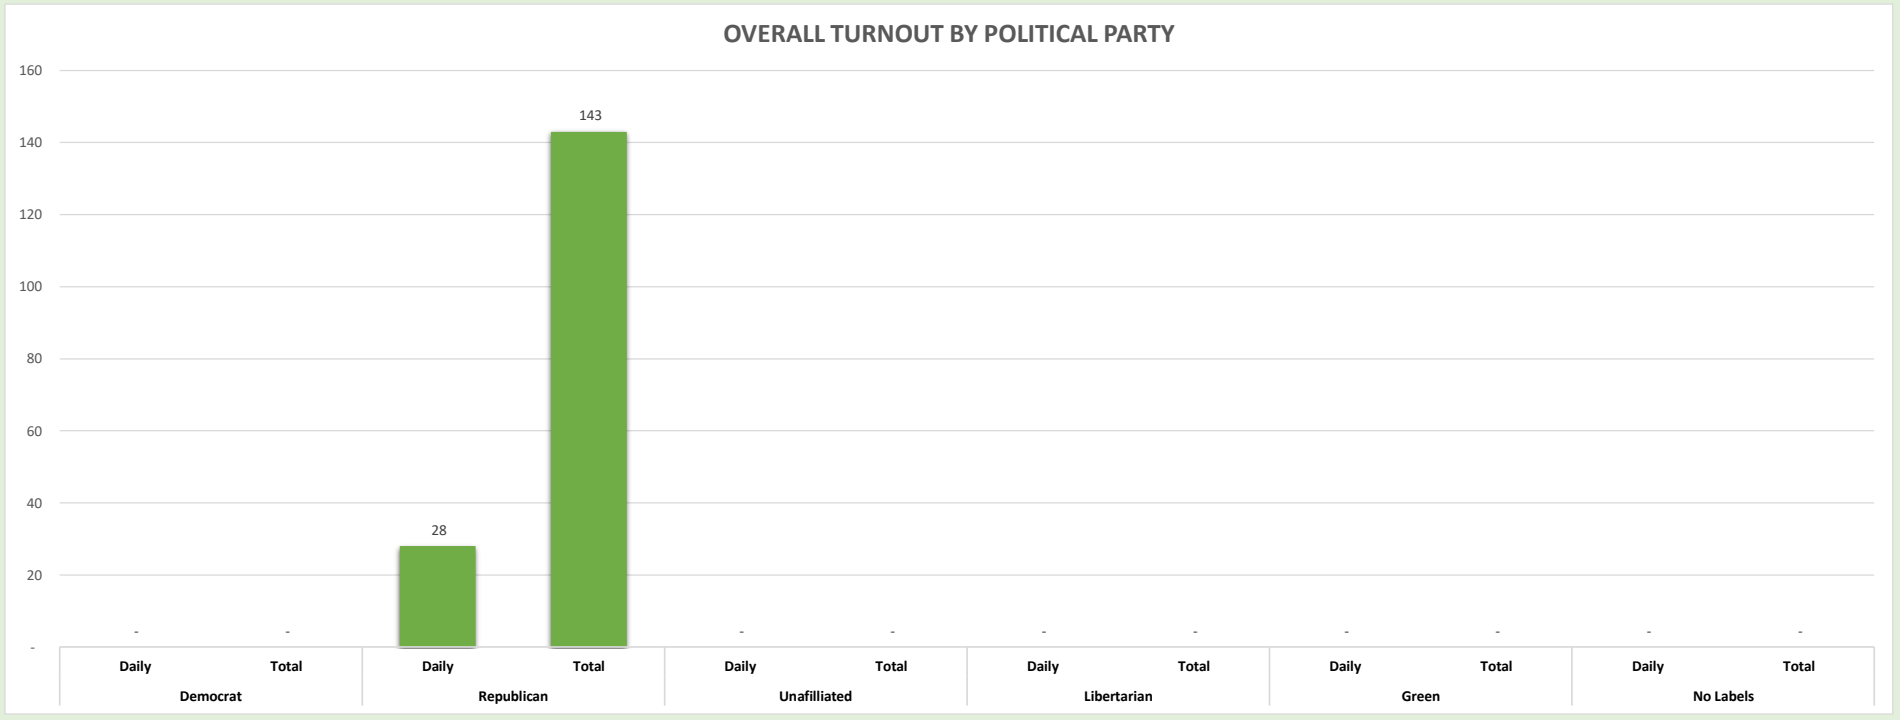

BUNCOMBE COUNTY EARLY VOTING STATISTICS - MAY 14, 2024 SECOND PRIMARY

Turnout by Political Party												
Early Voting Site	Democrat		Republican		Unaffiliated		Libertarian		Green		No Labels	
	Daily	Total	Daily	Total	Daily	Total	Daily	Total	Daily	Total	Daily	Total
Buncombe County Election Services	0	0	28	143	0	0	0	0	0	0	0	0
Totals	-	-	28	143	-	-	-	-	-	-	-	-

OVERALL TURNOUT BY POLITICAL PARTY